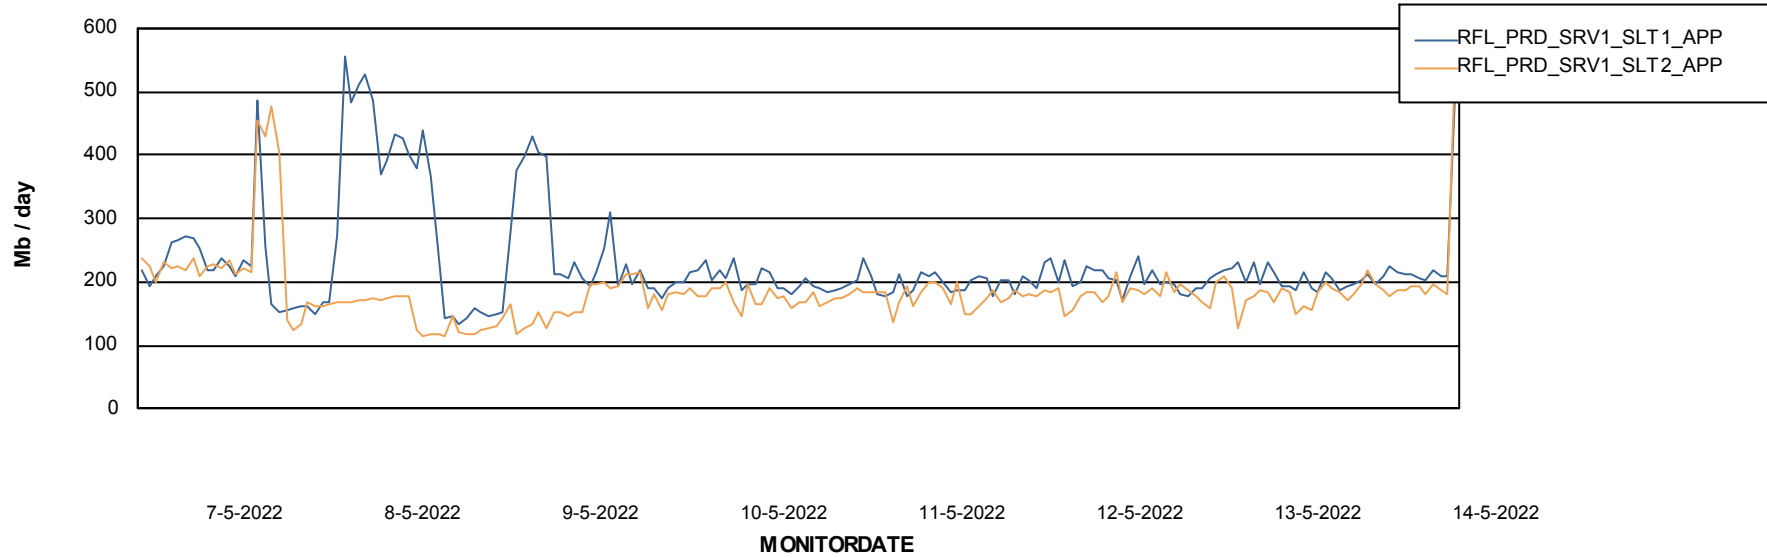

Weekly SLA Customer Report

Customer RFL_Production
Database ID 36

Database Performance RFLDB_Production

Weekly SLA Customer Report

Customer RFL_Production
Database ID 36

Database Performance RFLDB_Standby

DB Processes Max 1,000

Weekly SLA Customer Report

Customer RFL_Production
 Database ID 36

DATABASE SIZE RFLDB_Production

Database growth over last month

Database Tablespace RFLDB_Production

Date	Tablespace Name	Filesize (Gb)	Usedsize (Gb)	Percentage free
14-5-2022	ABSDATA	90	67	25
	INDX	208	170	18
13-5-2022	ABSDATA	90	67	25
	INDX	208	170	18
12-5-2022	ABSDATA	90	67	25
	INDX	208	170	18
11-5-2022	ABSDATA	90	67	25
	INDX	208	170	18
10-5-2022	ABSDATA	90	67	26
	INDX	208	170	18
9-5-2022	ABSDATA	90	67	26
	INDX	208	170	18
8-5-2022	ABSDATA	90	67	26
	INDX	208	170	18

Weekly SLA Customer Report

Customer RFL_Production
Database ID 36

ABSSolute Application Server Services

Avg memory used per ABS Server Service

Avg users per day per ABS server

Weekly SLA Customer Report

Customer RFL_Production
Database ID 36