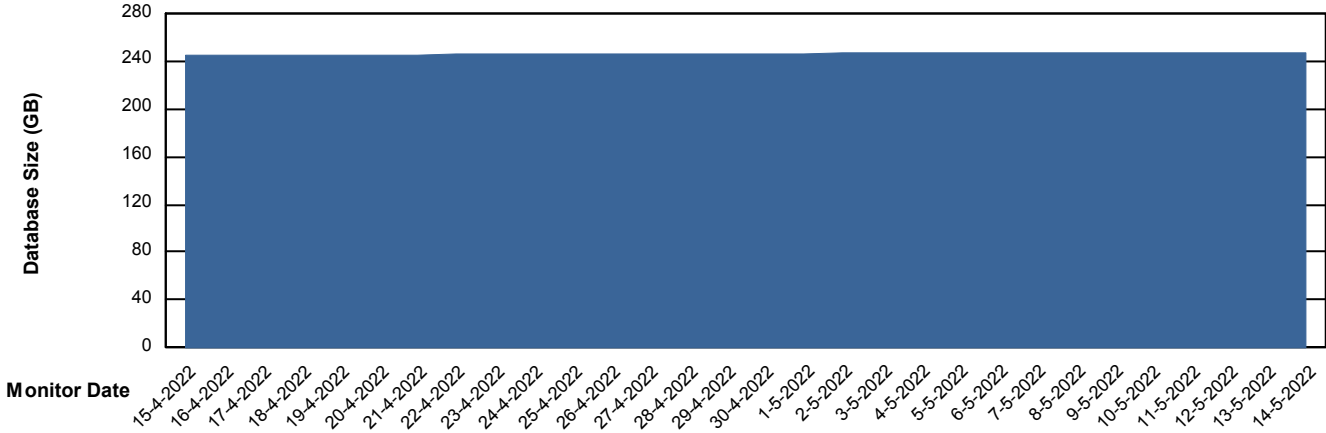

Weekly SLA Customer Report

Customer RFL_Production
Database ID 36

Database Performance RFLDB_Production

Weekly SLA Customer Report

Customer RFL_Production
Database ID 36

Database Performance RFLDB_Standby

DB Processes Max 1,000

Weekly SLA Customer Report

Customer RFL_Production
 Database ID 36

DATABASE SIZE RFLDB_Production

Database growth over last month

Database Tablespace RFLDB_Production

Date	Tablespace Name	Filesize (Gb)	Usedsize (Gb)	Percentage free
14-5-2022	ABSDATA	90	67	25
	INDX	208	170	18
13-5-2022	ABSDATA	90	67	25
	INDX	208	170	18
12-5-2022	ABSDATA	90	67	25
	INDX	208	170	18
11-5-2022	ABSDATA	90	67	25
	INDX	208	170	18
10-5-2022	ABSDATA	90	67	26
	INDX	208	170	18
9-5-2022	ABSDATA	90	67	26
	INDX	208	170	18
8-5-2022	ABSDATA	90	67	26
	INDX	208	170	18