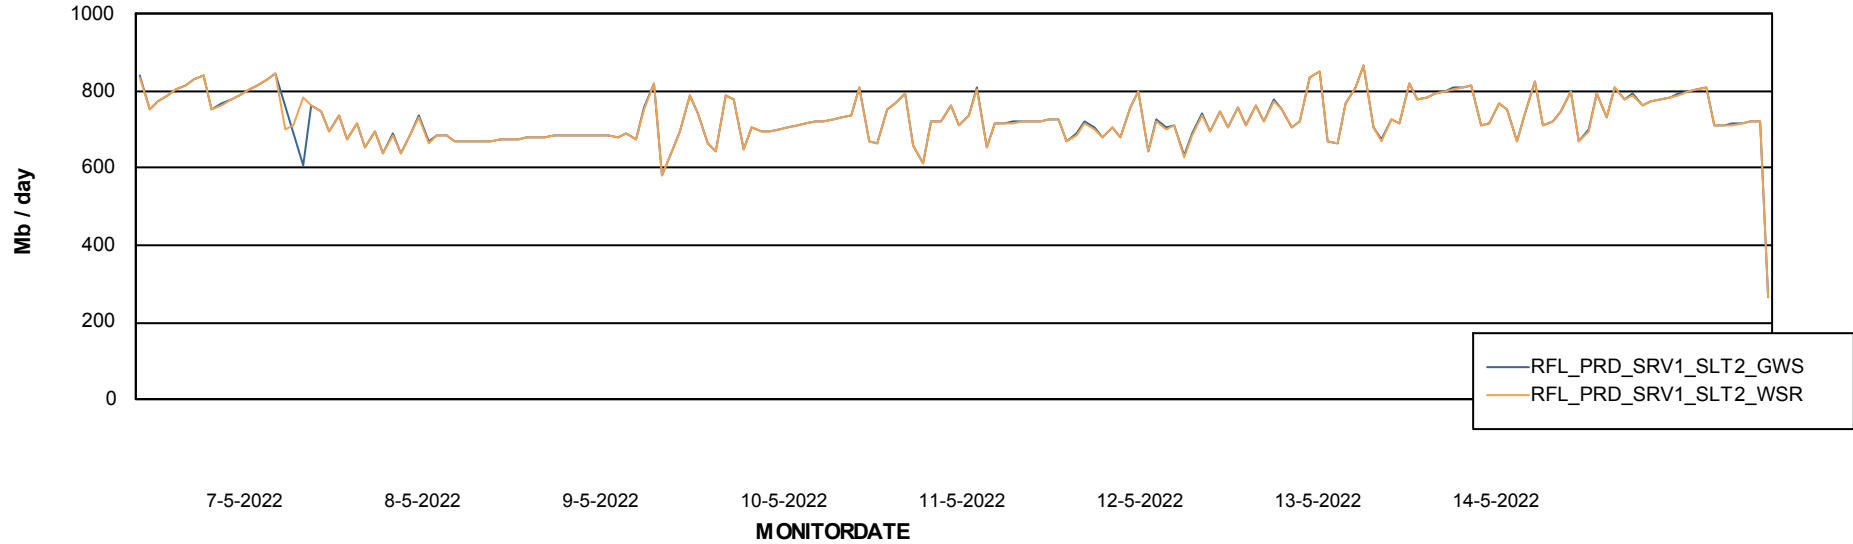

ABSSolute Application ReportServer Services

Avg memory used per ReportServer Service

Weekly SLA Customer Report

Customer RFL_Production
Database ID 36

ABSSolute Web Component Services

Avg memory used per ABS Web component