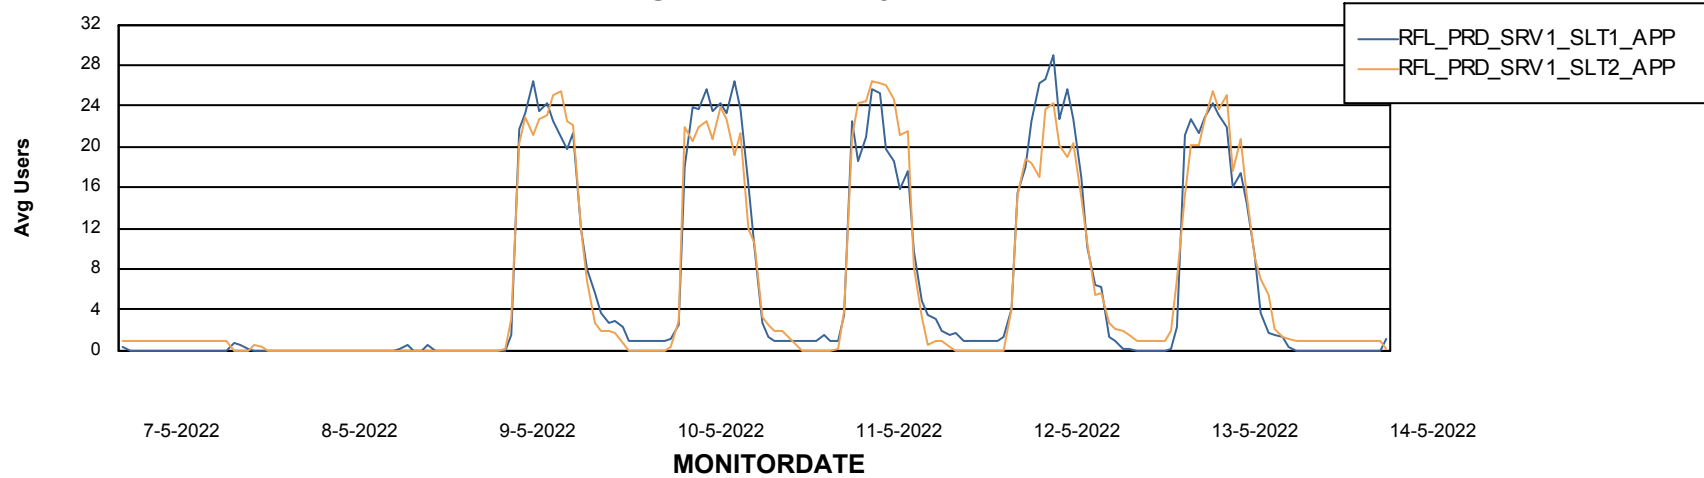

Weekly SLA Customer Report

Customer RFL_Production
Database ID 36

ABSSolute Application Server Services

Avg memory used per ABS Server Service

Avg users per day per ABS server

Weekly SLA Customer Report

Customer RFL_Production
Database ID 36