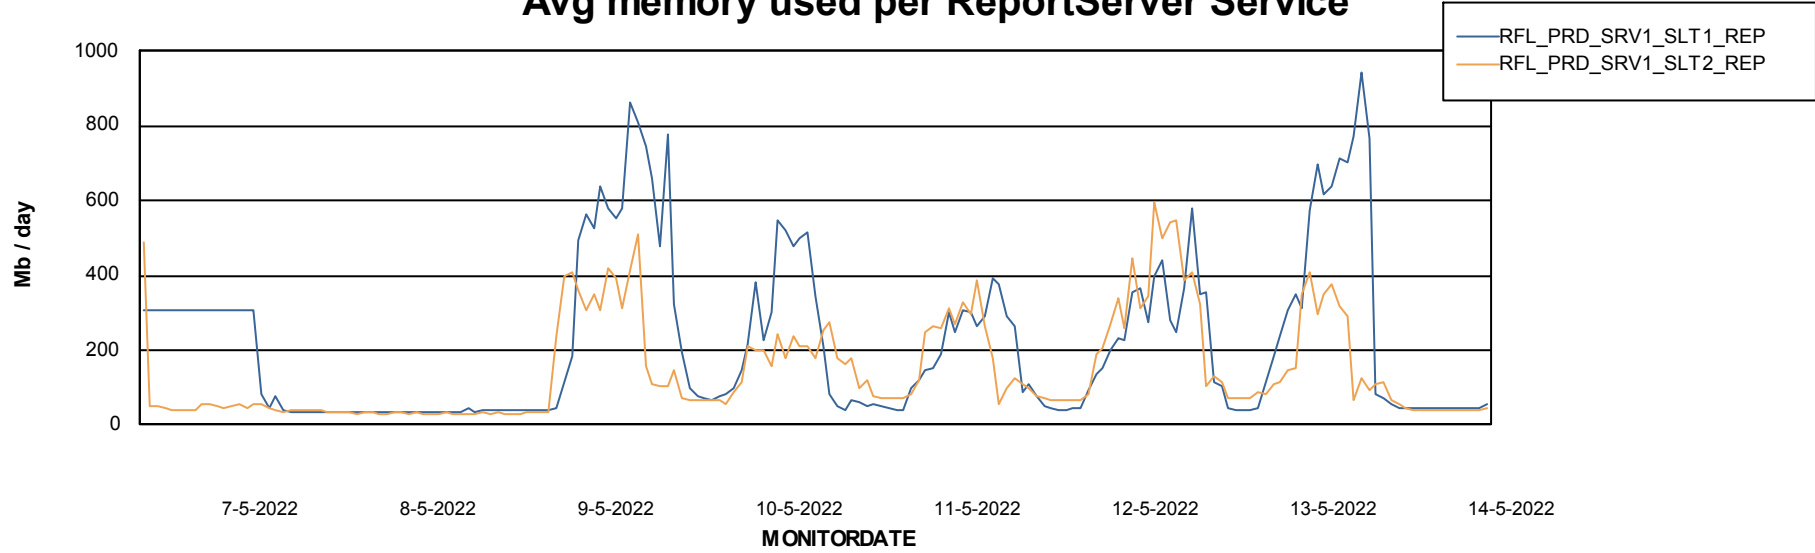

ABSSolute Application ReportServer Services

Avg memory used per ReportServer Service