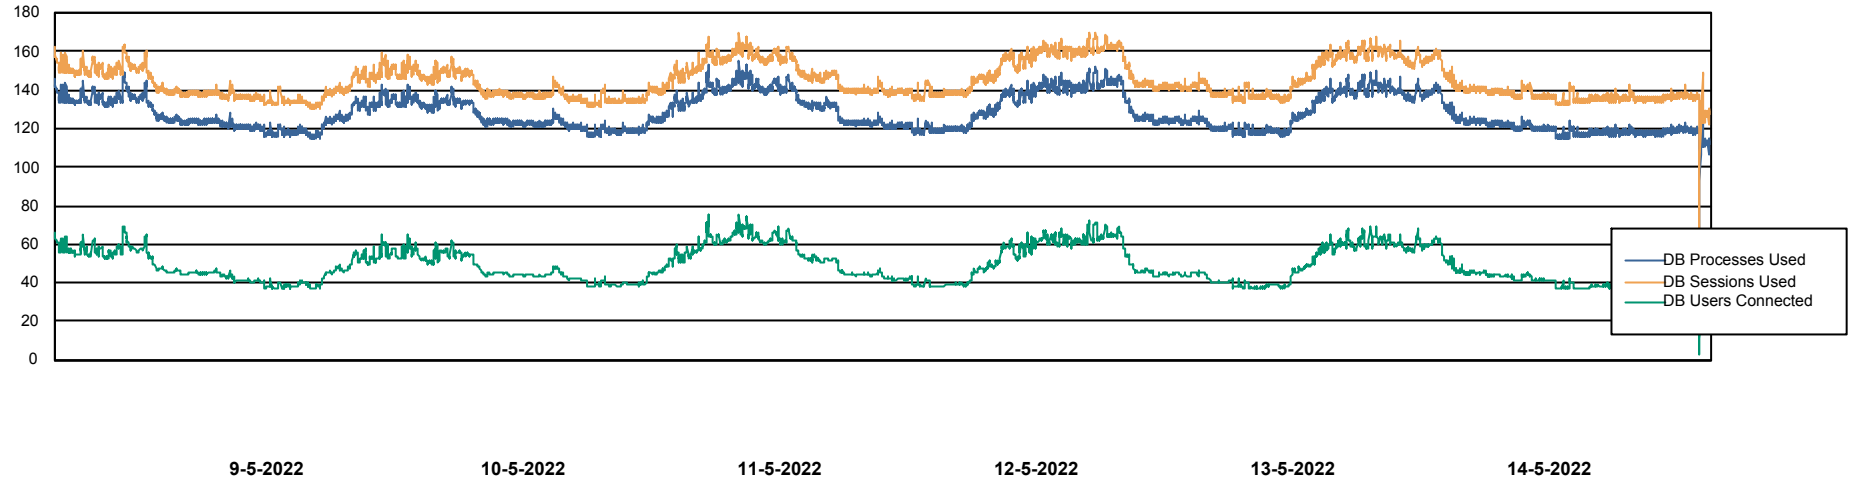

Weekly SLA Customer Report

Customer RFL_Production
Database ID 36

Harddisk Usage RFL_WEB

	Free disk space on C: (%)	Total disk space on C: (Gb)	Used disk space on C: (Gb)
14-5-2022	45	40	22
13-5-2022	46	40	21
12-5-2022	46	40	21
11-5-2022	46	40	21
10-5-2022	46	40	21
9-5-2022	46	40	21
8-5-2022	46	40	21

Weekly SLA Customer Report

Customer RFL_Production
Database ID 36

Database Performance RFLDB_Production

Weekly SLA Customer Report

Customer RFL_Production
Database ID 36

Database Performance RFLDB_Standby

DB Processes Max 1,000