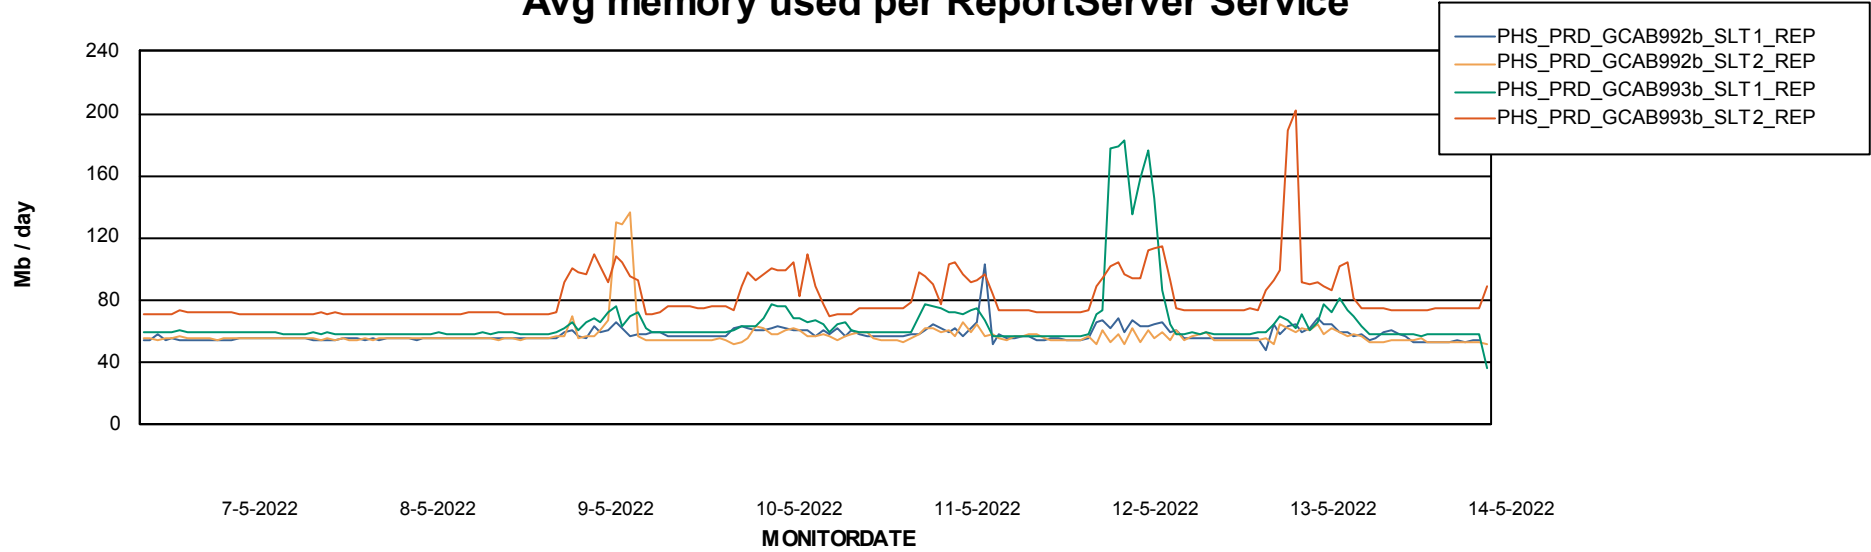

ABSSolute Application ReportServer Services

Avg memory used per ReportServer Service