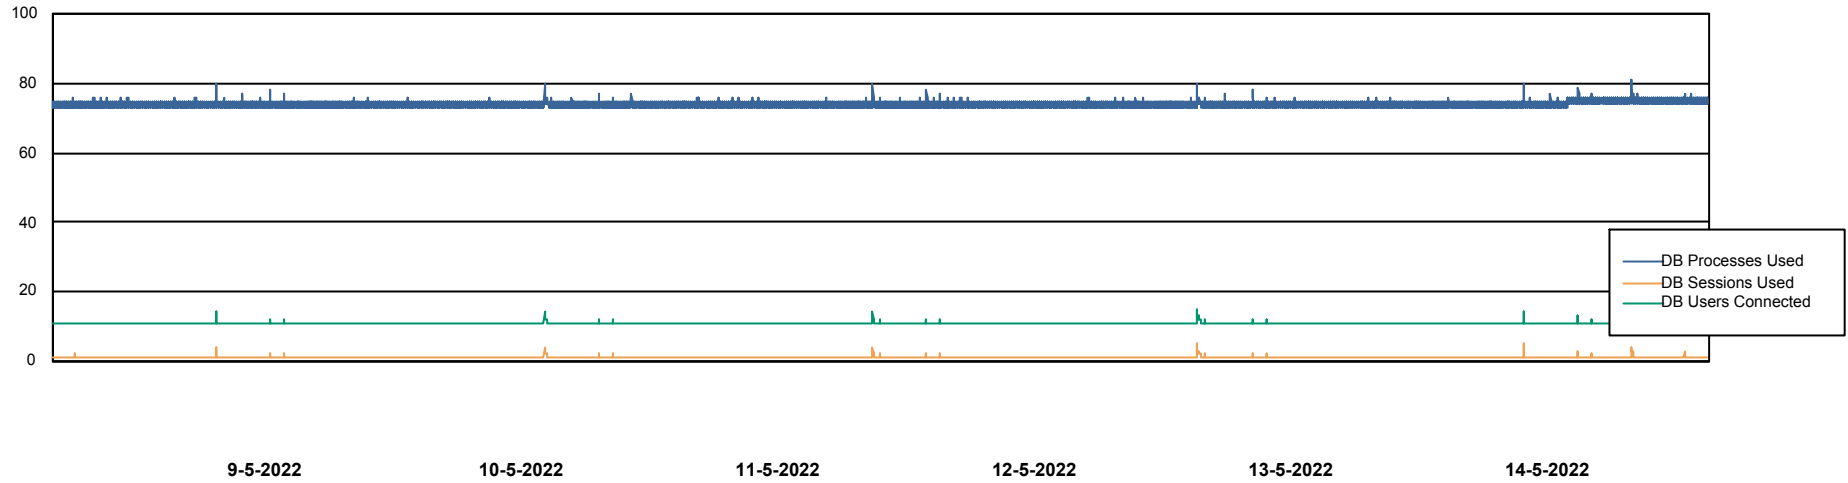

Database Performance PHSDB_Test

DB Processes Max 1,000