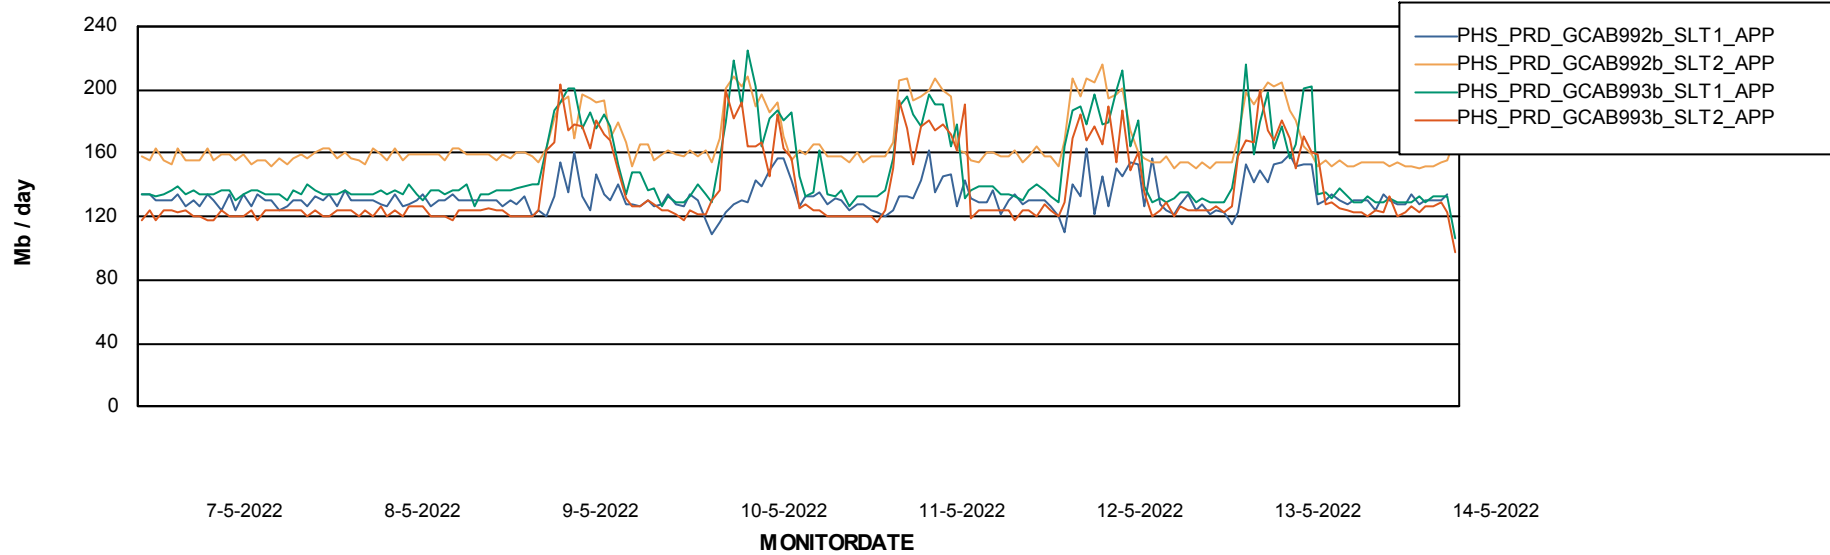

ABSSolute Application Server Services

Avg memory used per ABS Server Service