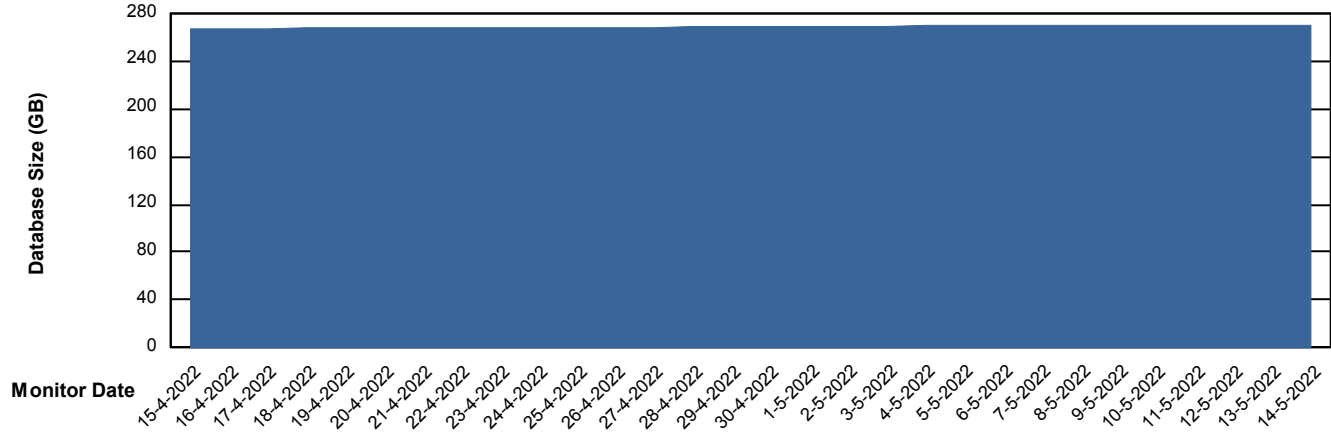

DATABASE SIZE PHSDB_Production

Database growth over last month