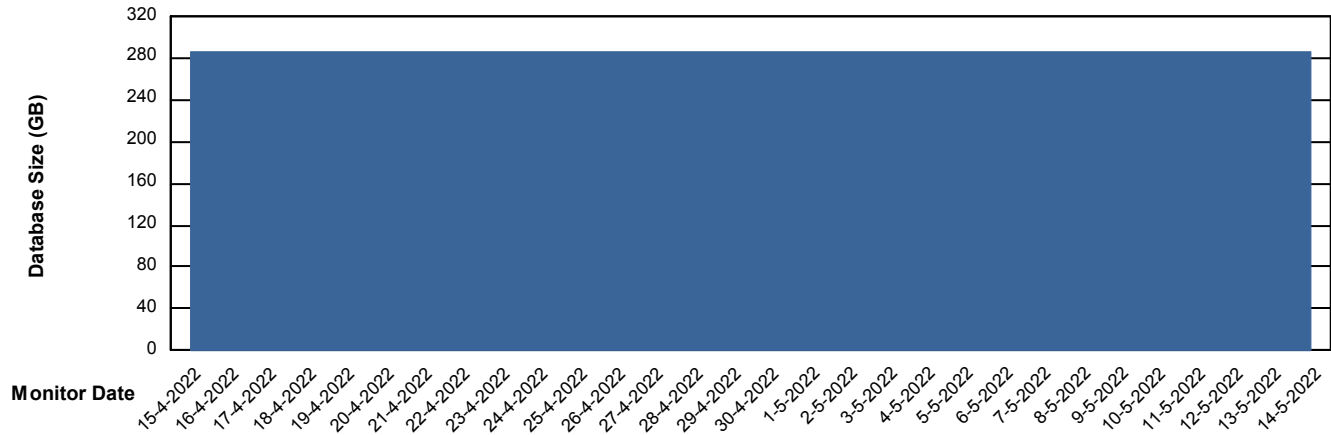

DATABASE SIZE PHSDB_Test

Database growth over last month