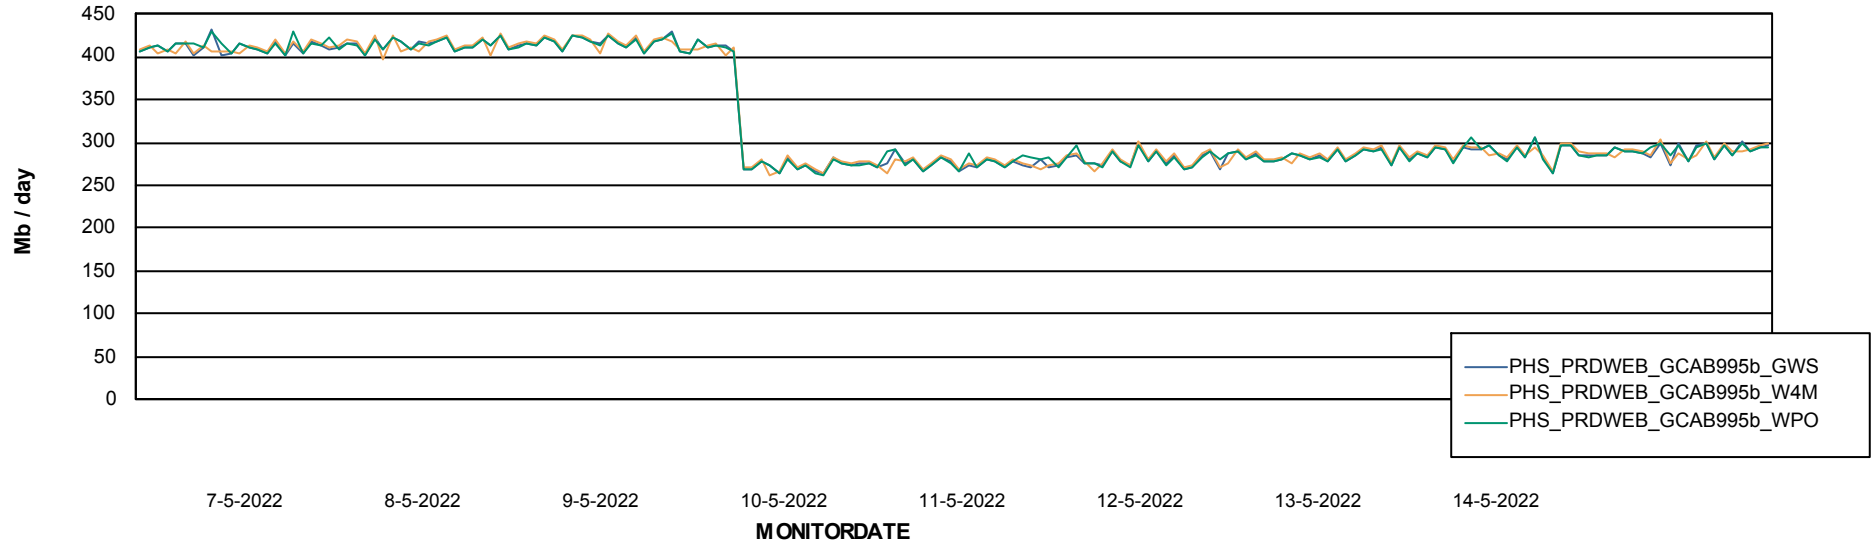

ABSSolute Web Component Services

Avg memory used per ABS Web component