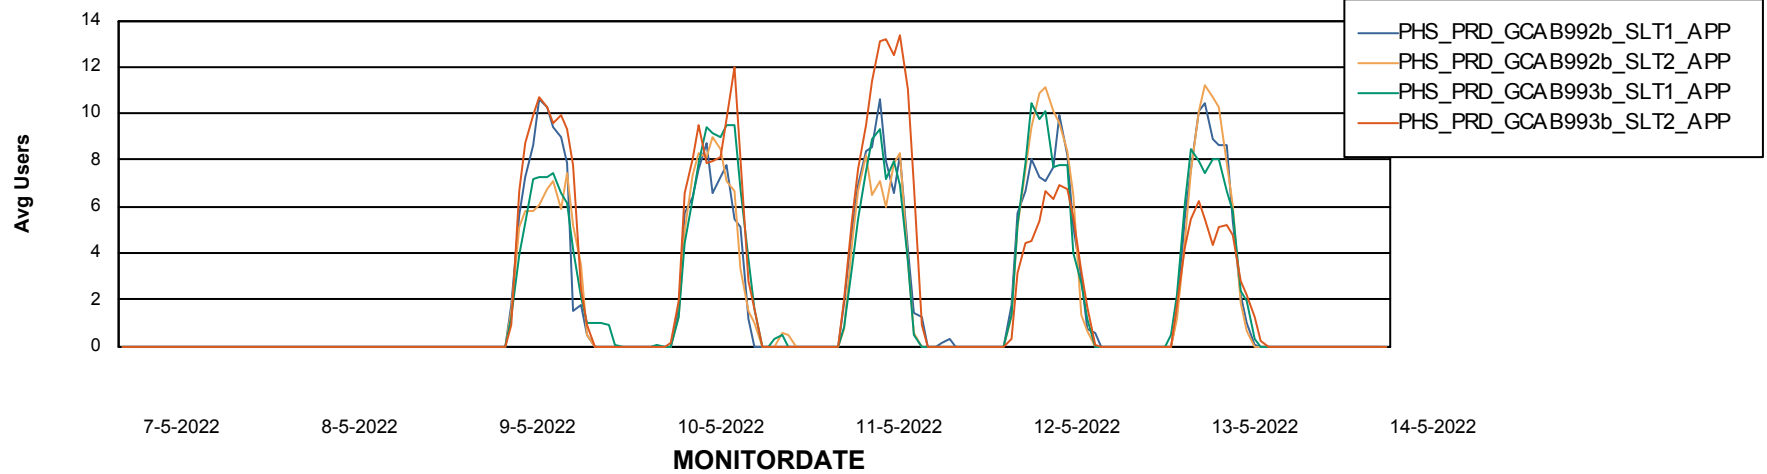

Avg users per day per ABS server