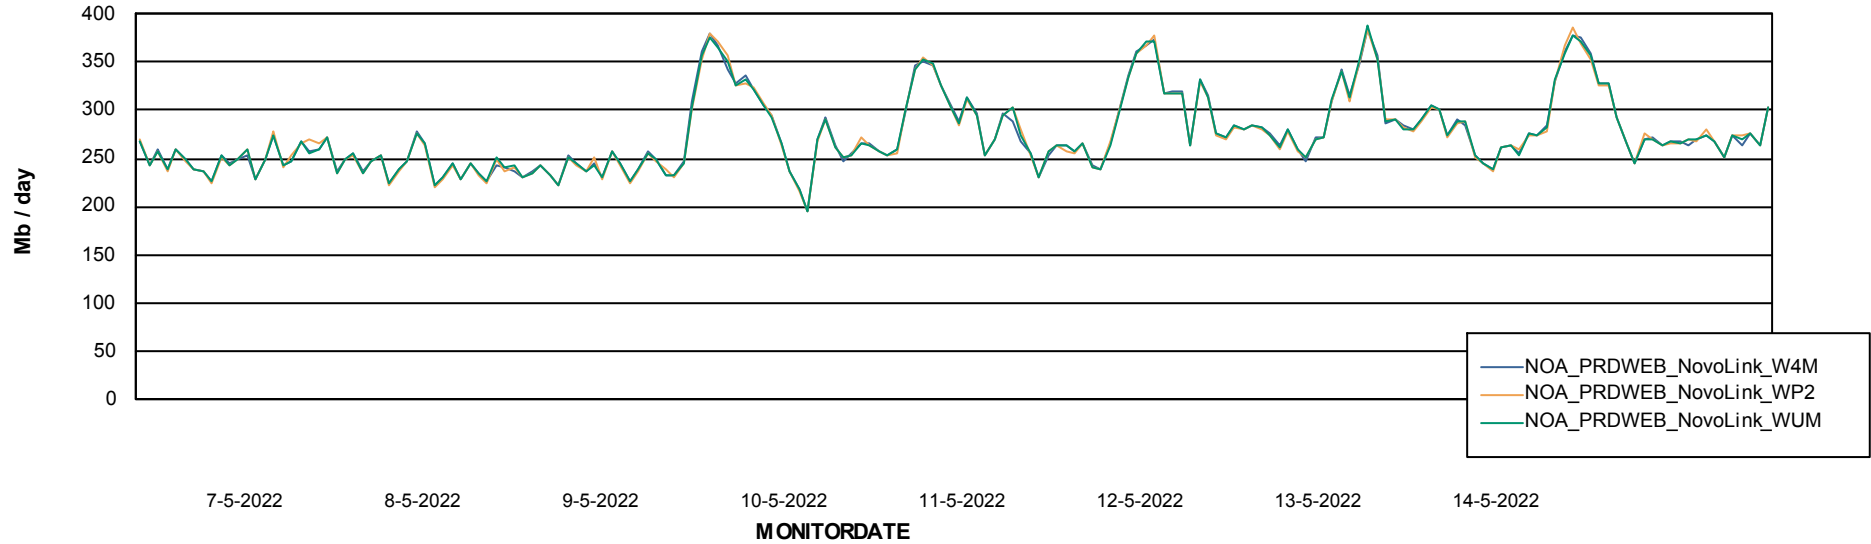

ABSSolute Application ReportServer Services

Avg memory used per ReportServer Service

Weekly SLA Customer Report

Customer NOA_Production
Database ID 116

ABSSolute Web Component Services

Avg memory used per ABS Web component