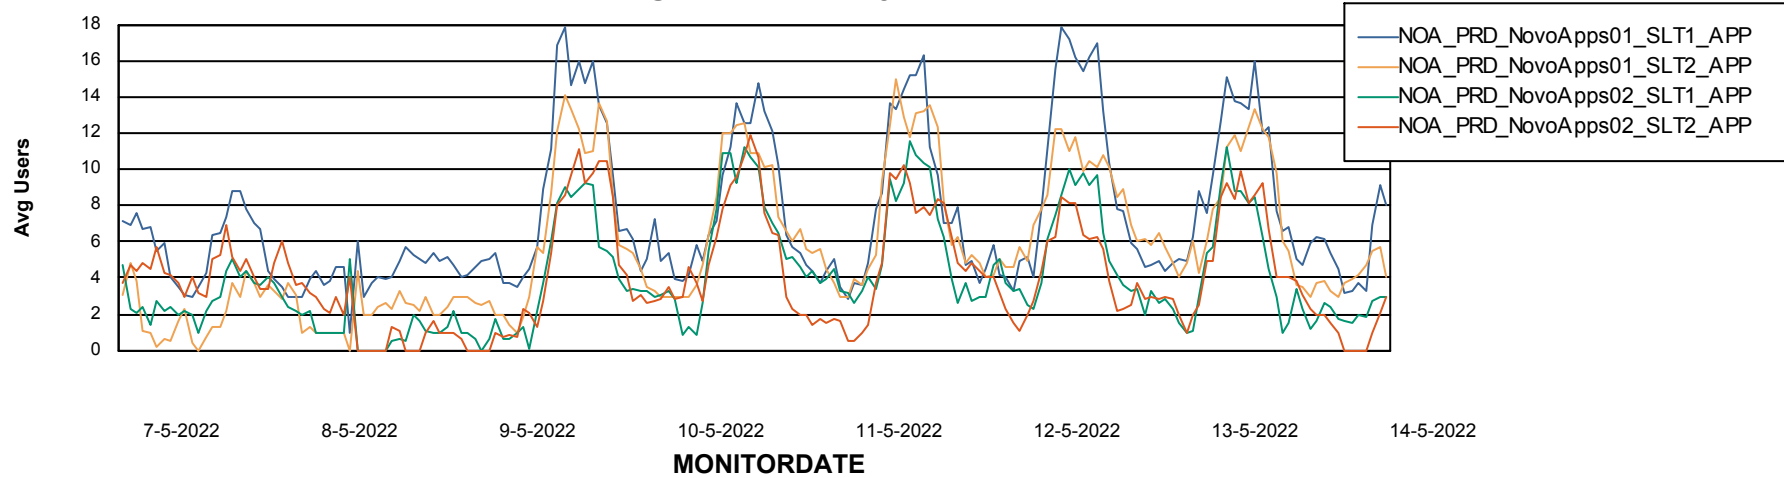

Weekly SLA Customer Report

Customer NOA_Production
Database ID 116

ABSSolute Application Server Services

Avg memory used per ABS Server Service

Avg users per day per ABS server

Weekly SLA Customer Report

Customer NOA_Production
Database ID 116