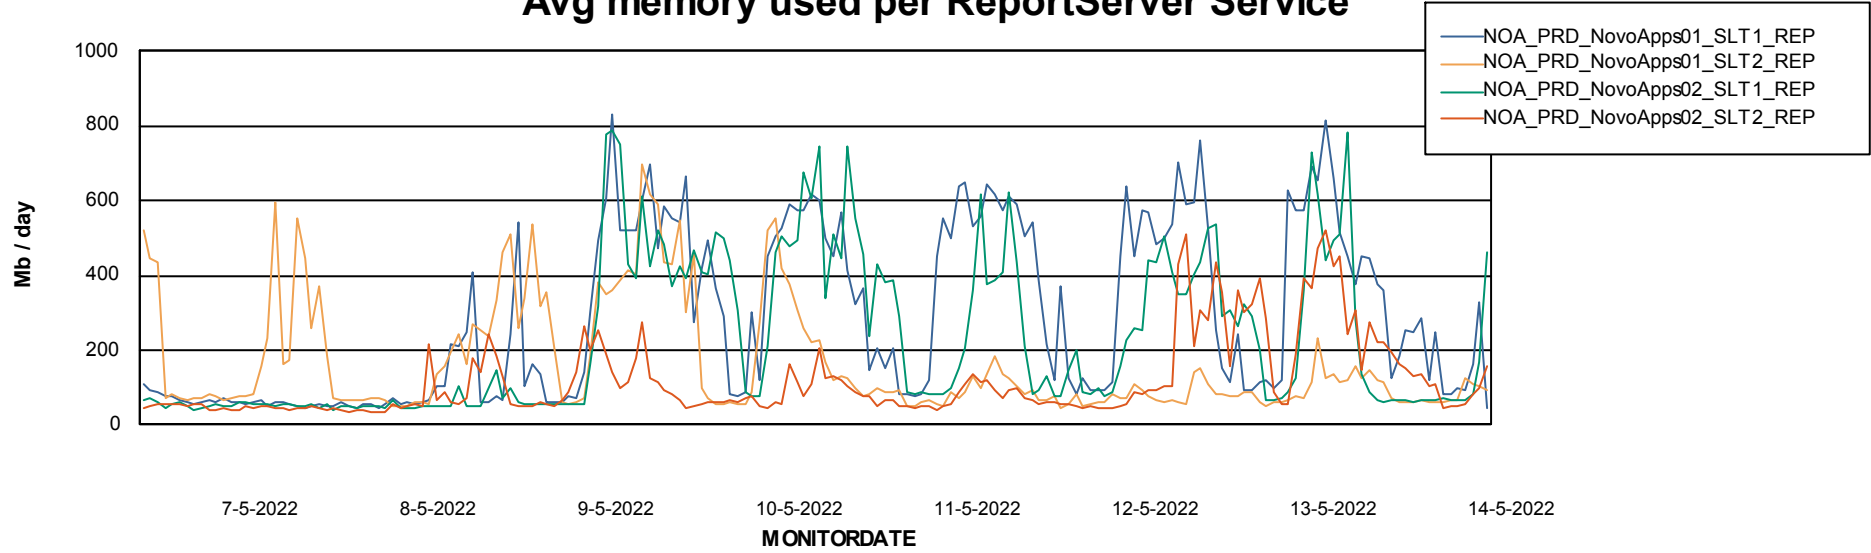

ABSSolute Application ReportServer Services

Avg memory used per ReportServer Service