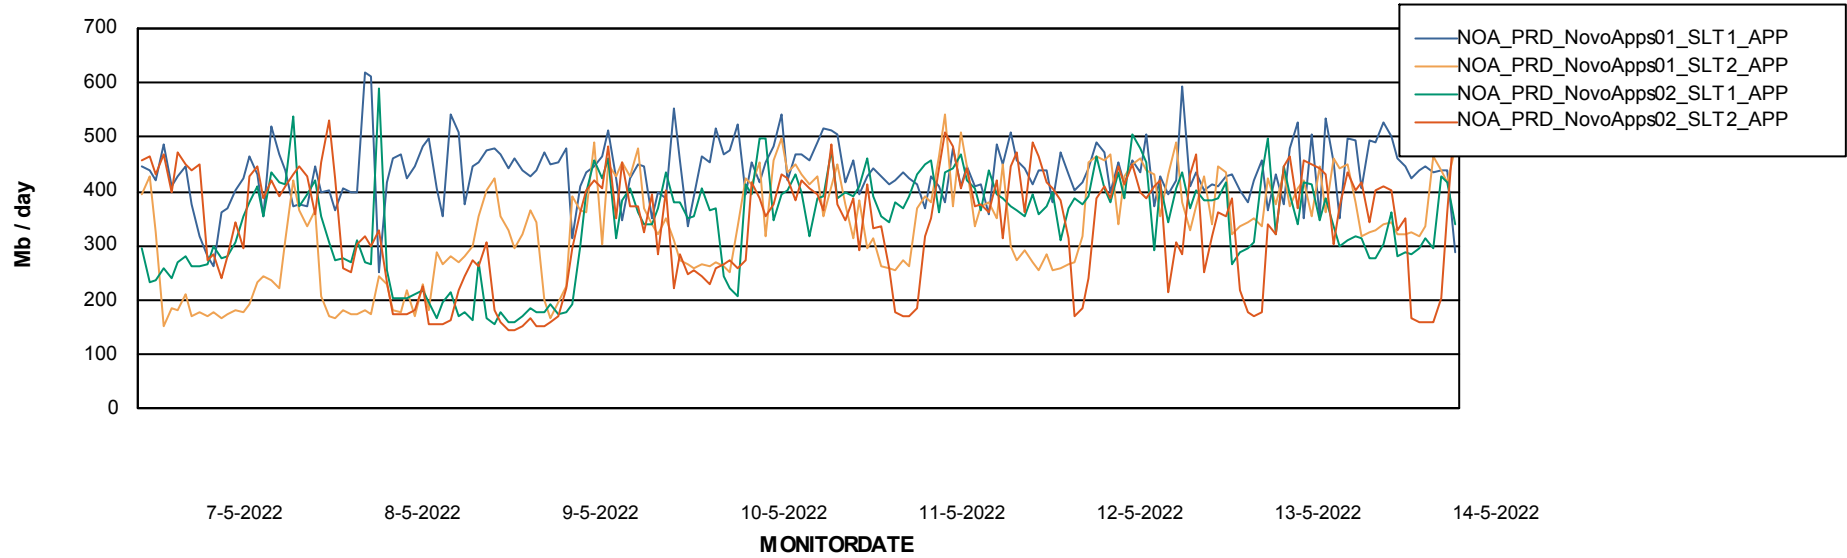

DB Processes Max 300

Weekly SLA Customer Report

Customer NOA_Production
 Database ID 116

DATABASE SIZE NOA_PRD_NovoABS01_DB

Database growth over last month

Database Tablespace NOA_PRD_NovoABS01_DB

Date	Tablespace Name	Filesize (Gb)	Usedsize (Gb)	Percentage free
14-5-2022	ABSDATA	148	110	26
	INDX	184	152	17
13-5-2022	ABSDATA	148	110	26
	INDX	184	152	17
12-5-2022	ABSDATA	148	110	26
	INDX	184	152	17
11-5-2022	ABSDATA	148	110	26
	INDX	184	152	17
10-5-2022	ABSDATA	148	110	26
	INDX	184	152	17
9-5-2022	ABSDATA	148	110	26
	INDX	184	152	17
8-5-2022	ABSDATA	148	110	26
	INDX	184	152	17

Weekly SLA Customer Report

Customer NOA_Production
Database ID 116

ABSSolute Application Server Services

Avg memory used per ABS Server Service

Avg users per day per ABS server

Weekly SLA Customer Report

Customer NOA_Production
Database ID 116