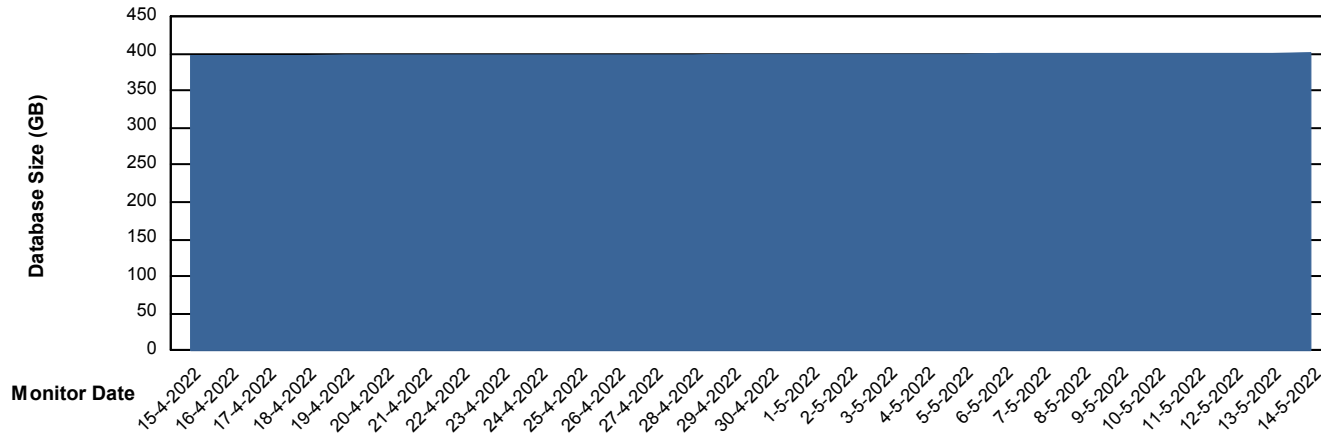

# Weekly SLA Customer Report

Customer NIX\_Production  
Database ID 51

DATABASE SIZE NIXDB\_BI

### Database growth over last month

DATABASE SIZE NIXDB\_Production

### Database growth over last month