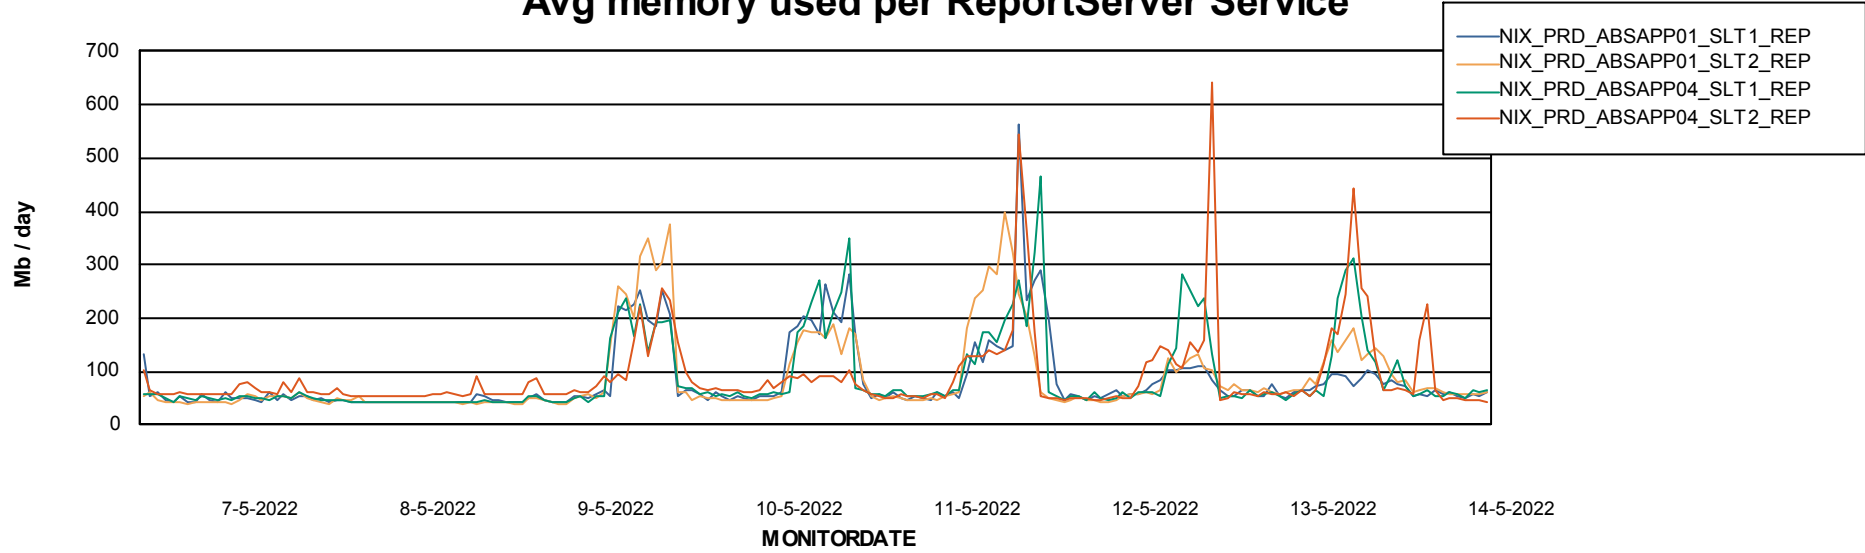

ABSSolute Application ReportServer Services

Avg memory used per ReportServer Service