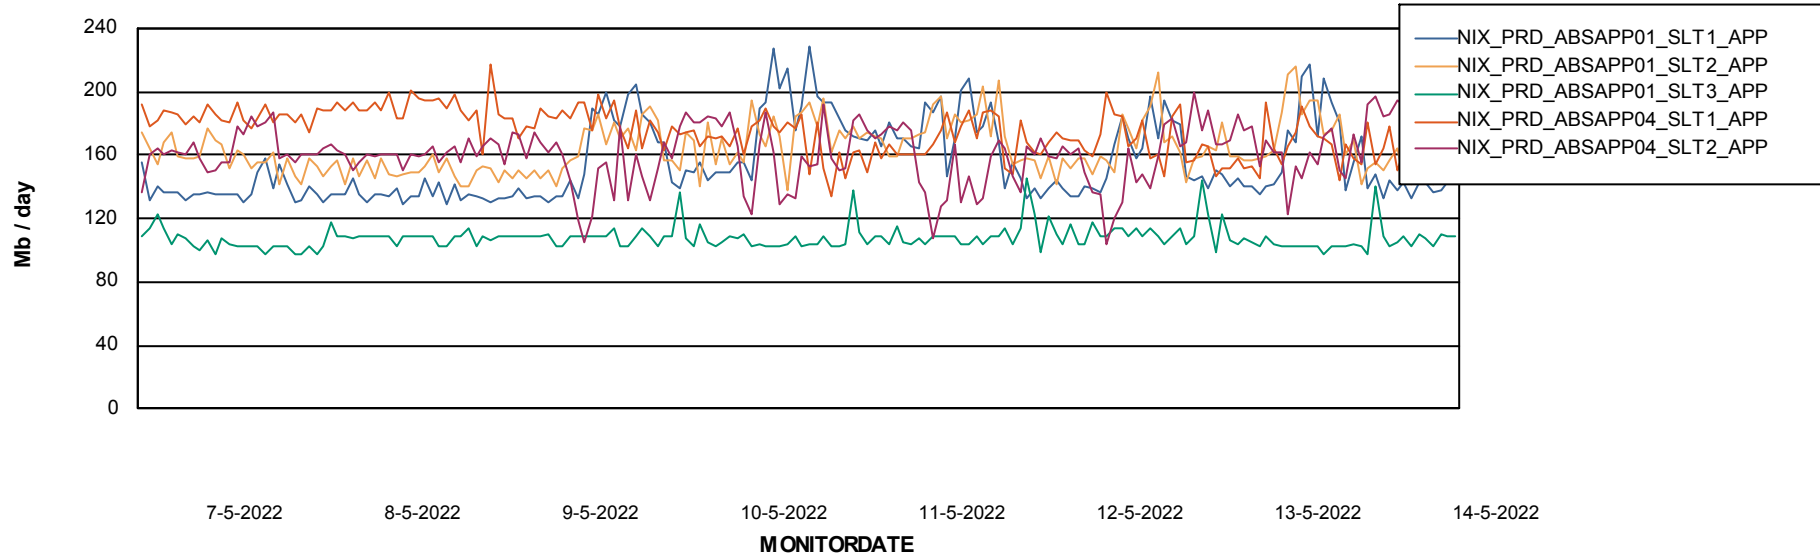

ABSSolute Application Server Services

Avg memory used per ABS Server Service