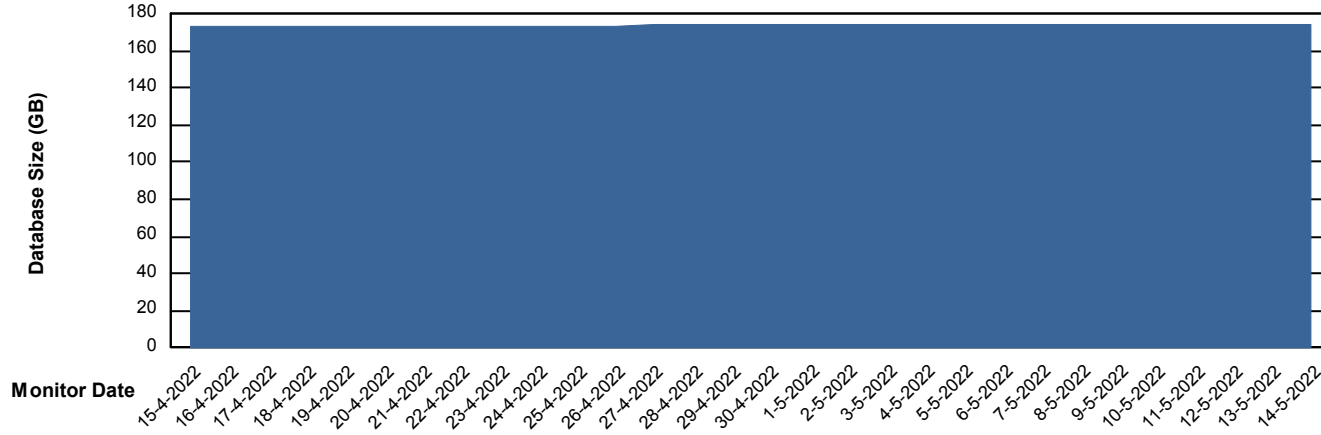

DATABASE SIZE NIXDB_BI

Database growth over last month