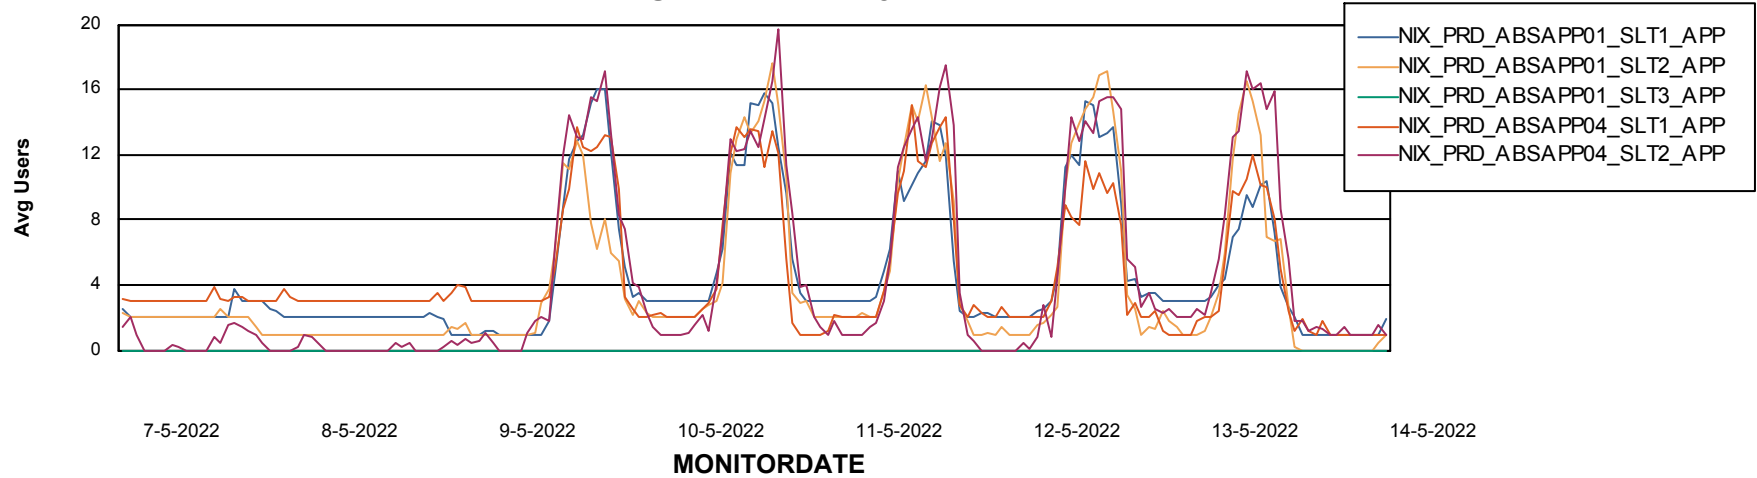

Avg users per day per ABS server