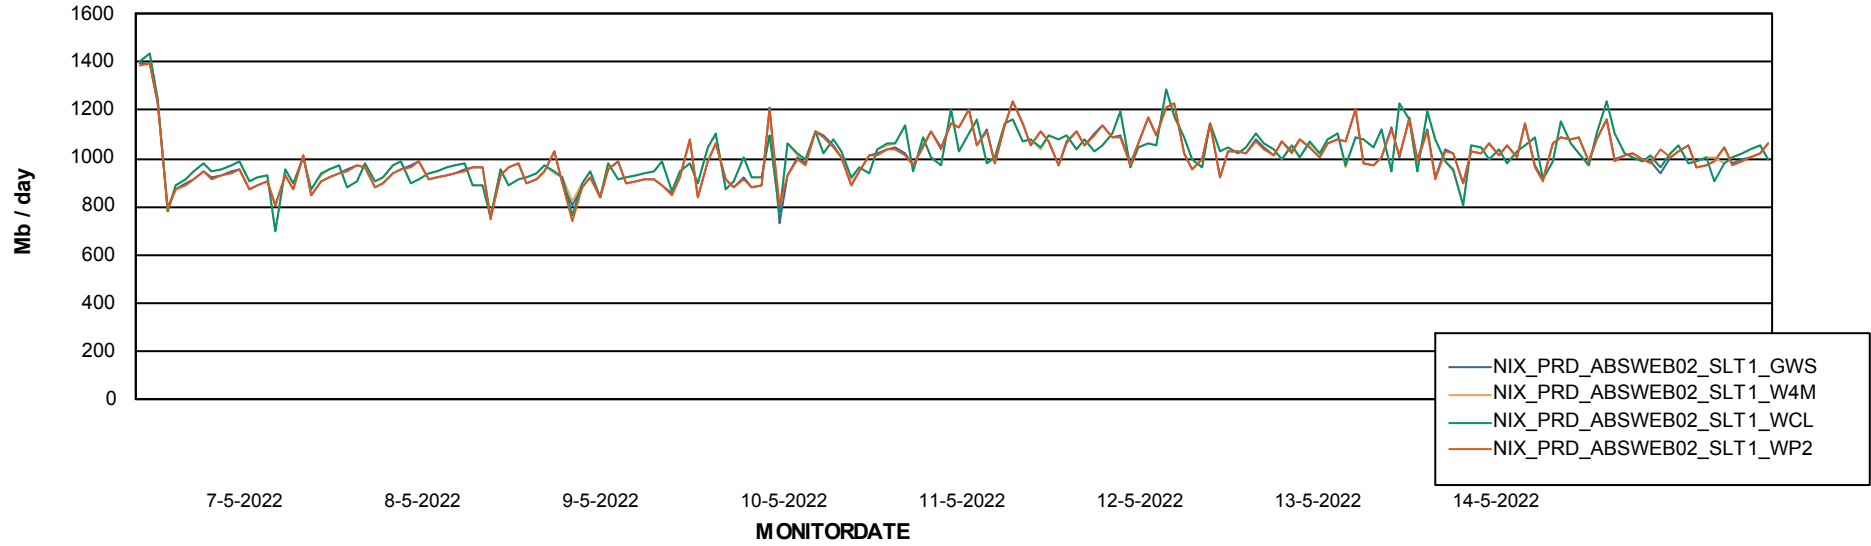

ABSSolute Web Component Services

Avg memory used per ABS Web component