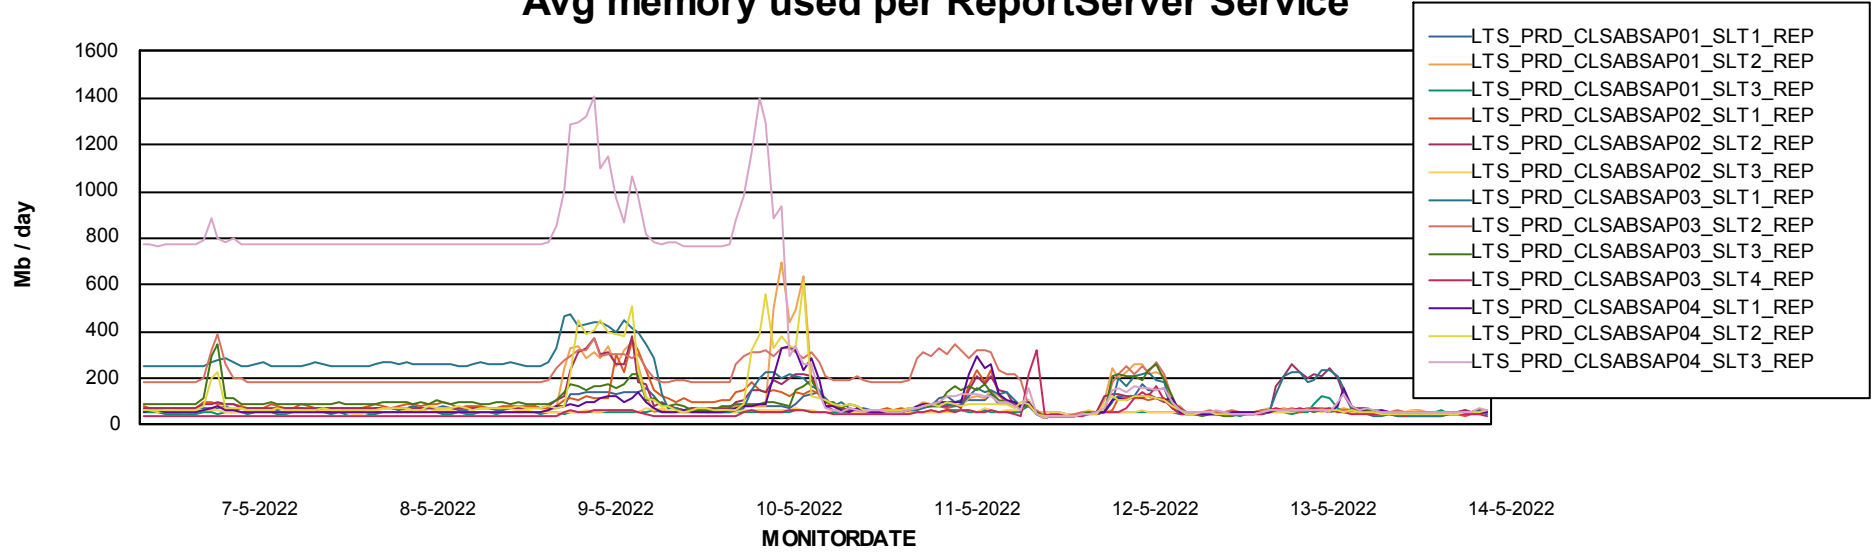

ABSSolute Application ReportServer Services

Avg memory used per ReportServer Service