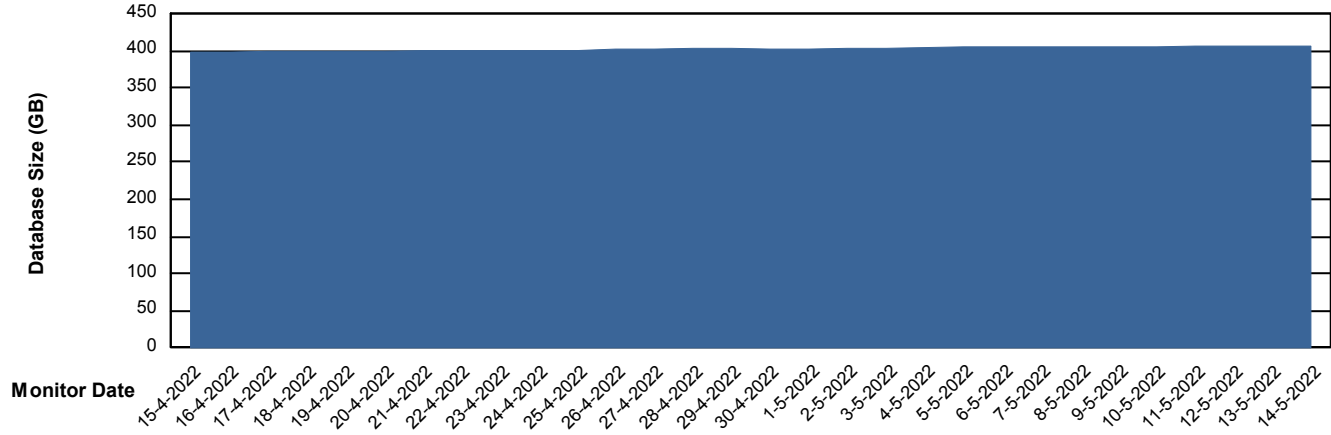

DATABASE SIZE LTS_PROD_CLSABSBI01_BI

Database growth over last month