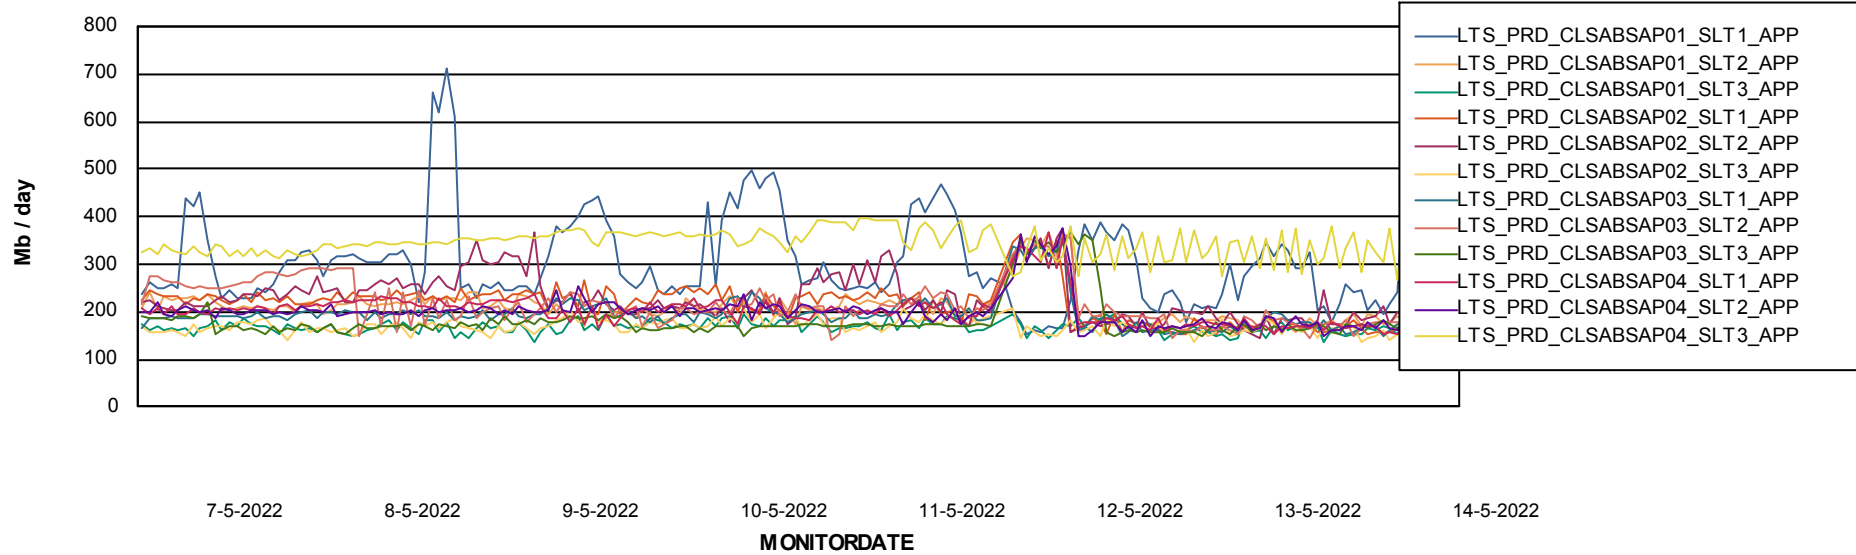

ABSSolute Application Server Services

Avg memory used per ABS Server Service