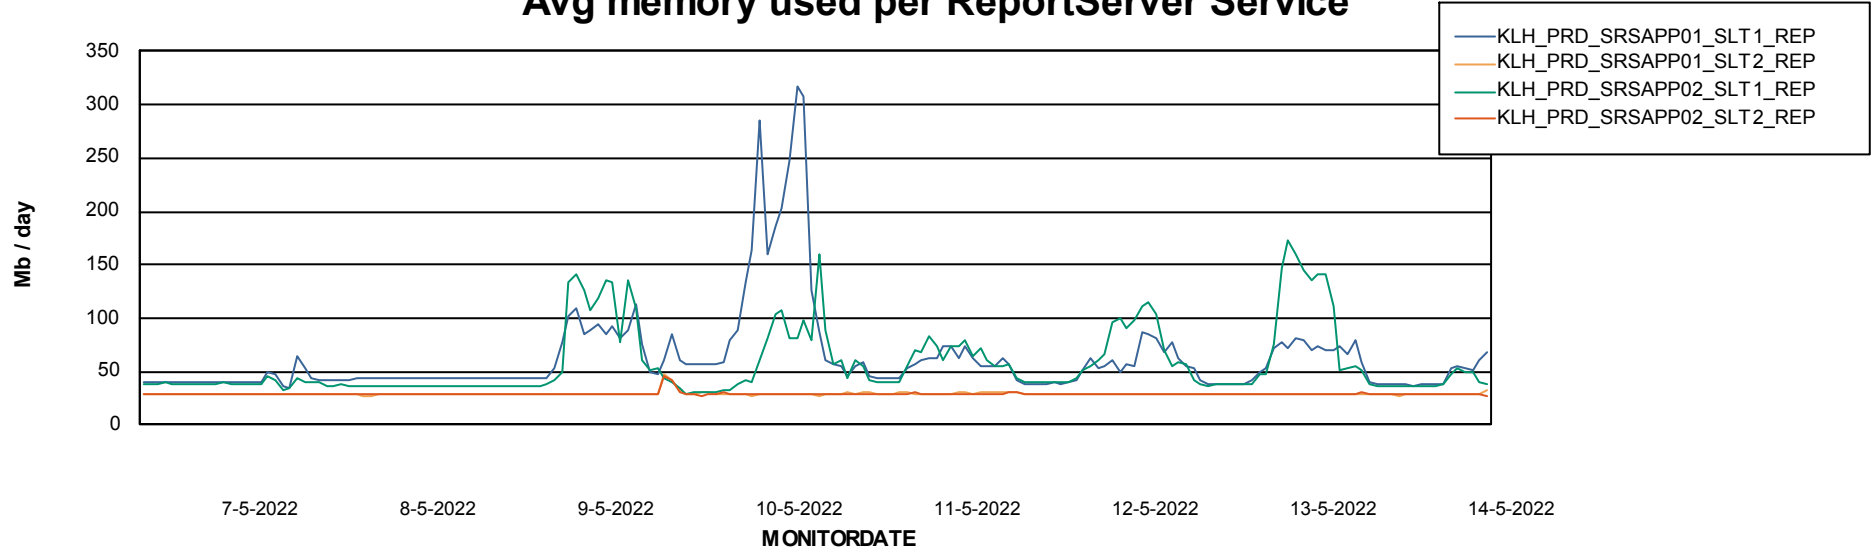

ABSSolute Application ReportServer Services

Avg memory used per ReportServer Service