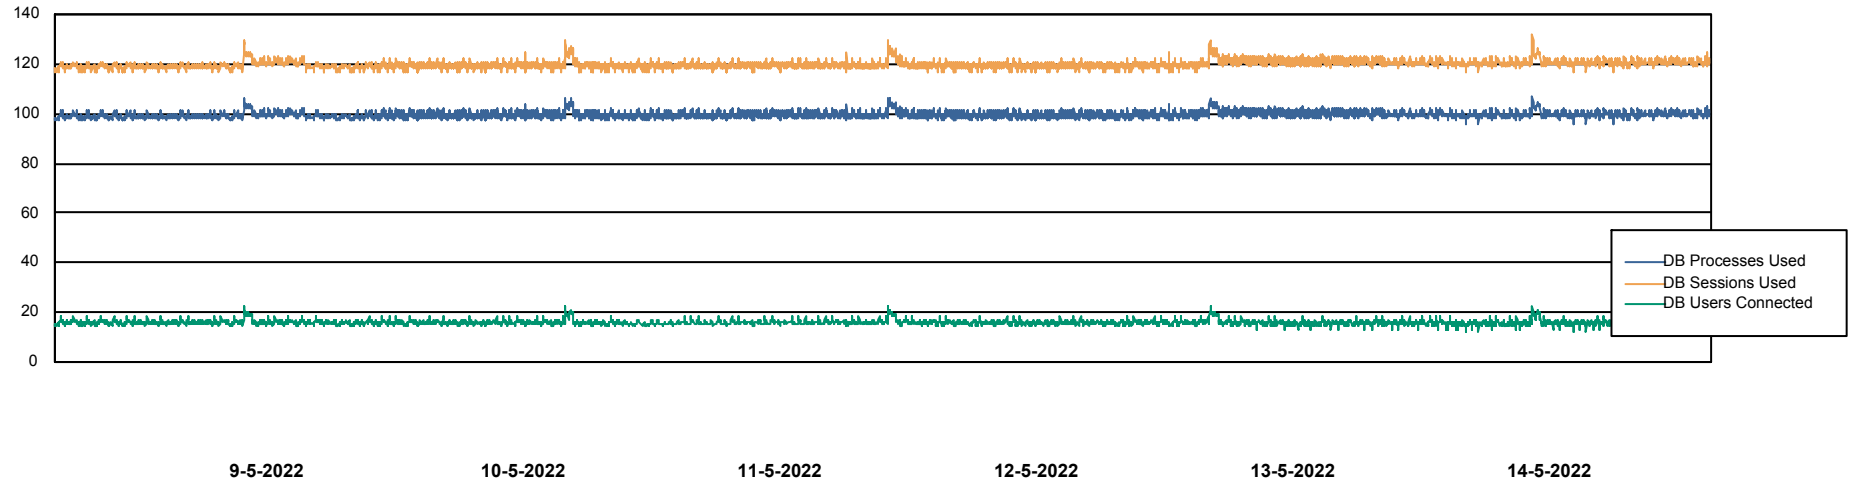

Database Performance KLHDB_BI