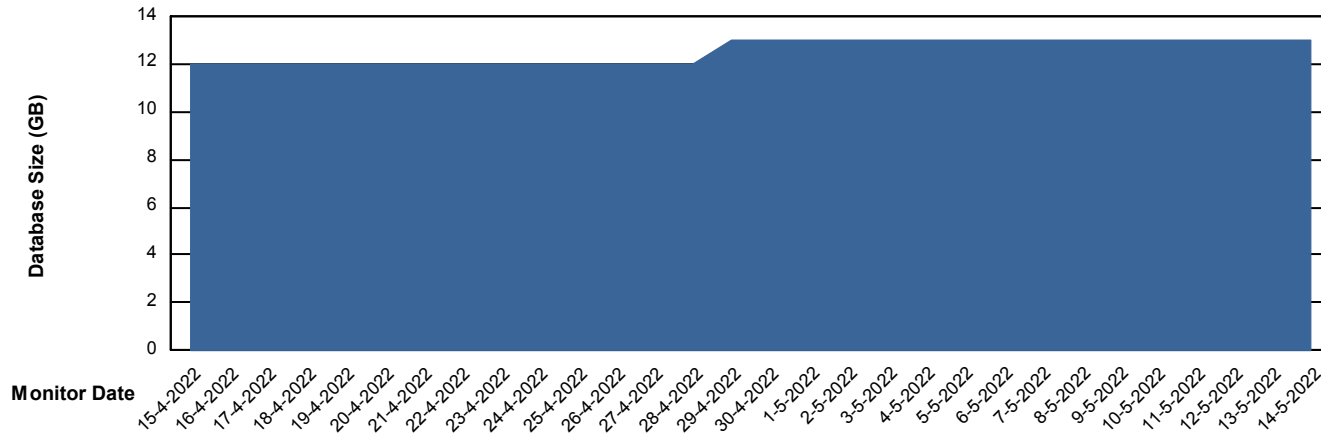

DATABASE SIZE KLHDB_Production

Database growth over last month