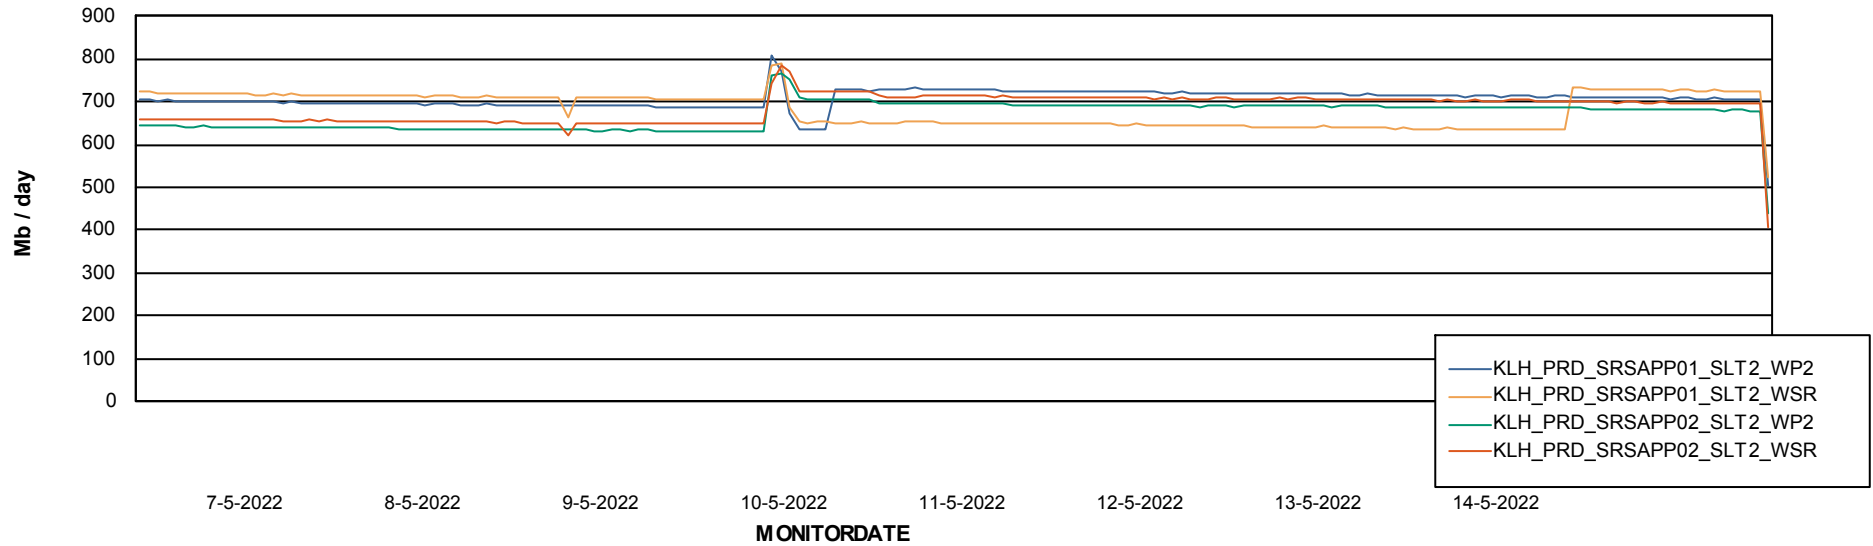

ABSSolute Web Component Services

Avg memory used per ABS Web component