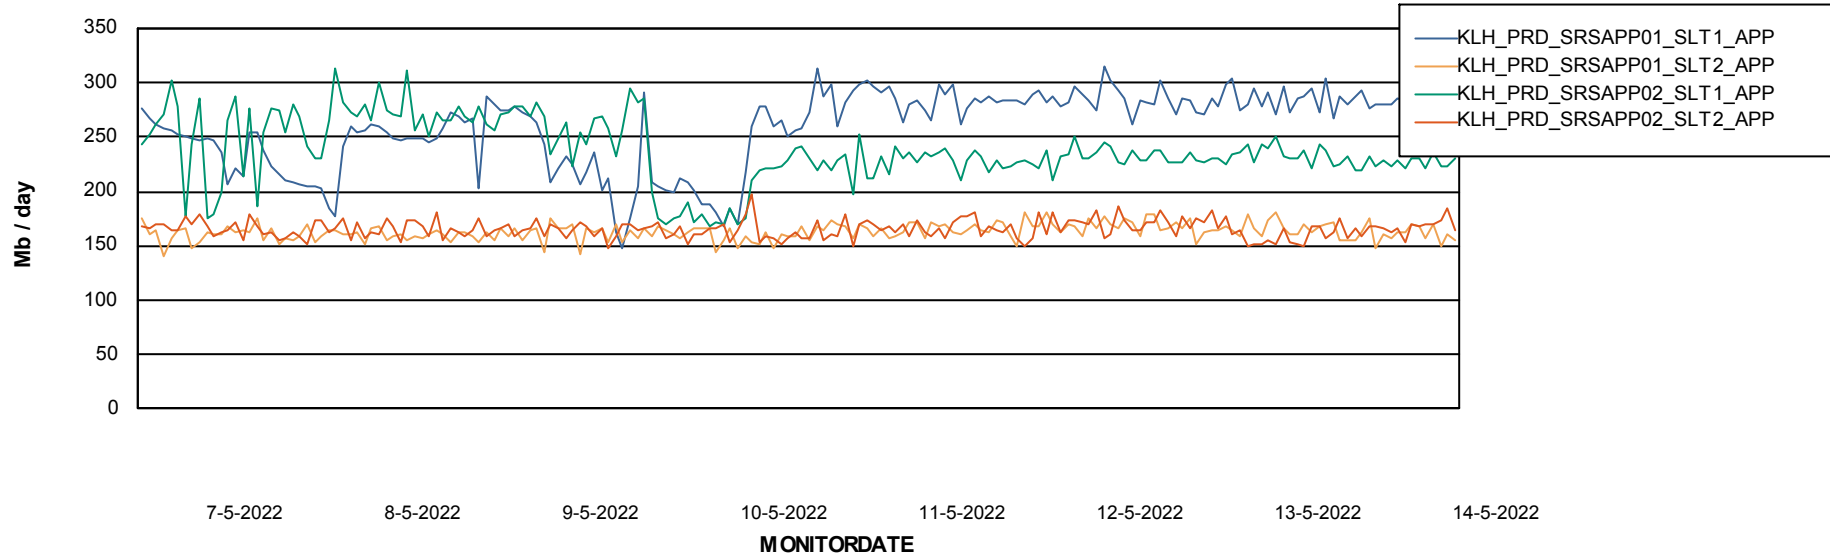

ABSSolute Application Server Services

Avg memory used per ABS Server Service