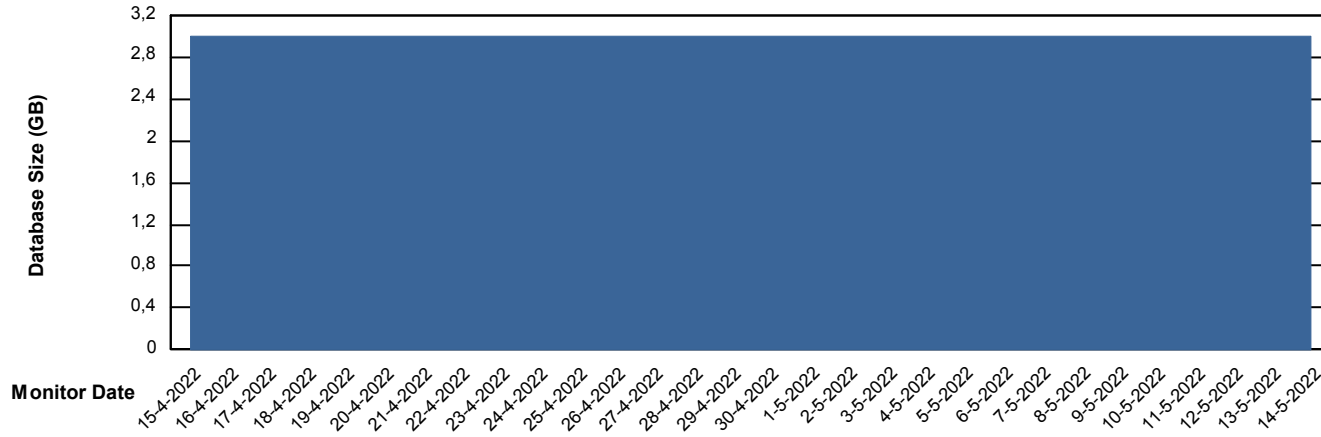

DATABASE SIZE KLHDB_BI

Database growth over last month