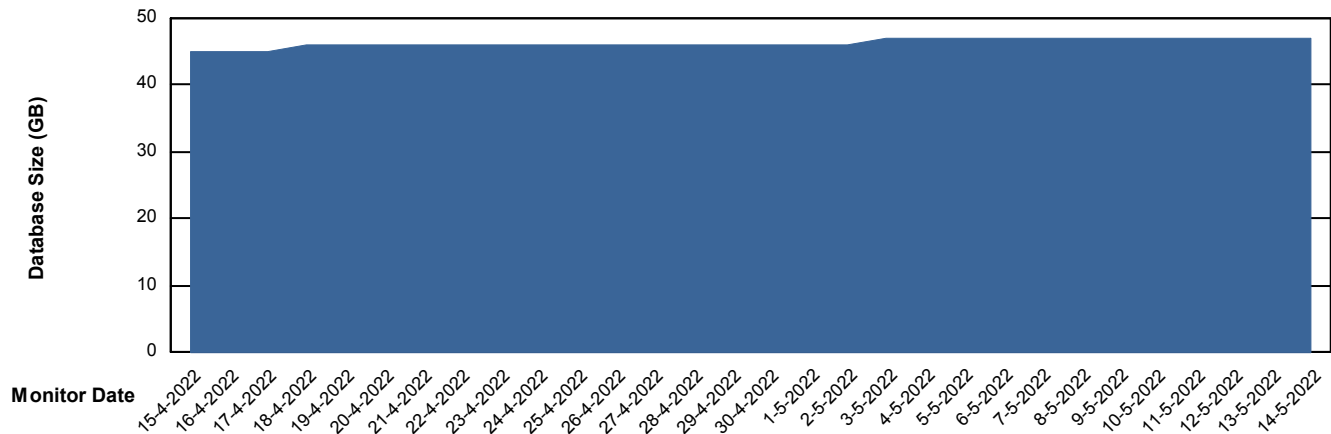

DATABASE SIZE HUE_PRD_S-ORAPROD_DB

Database growth over last month