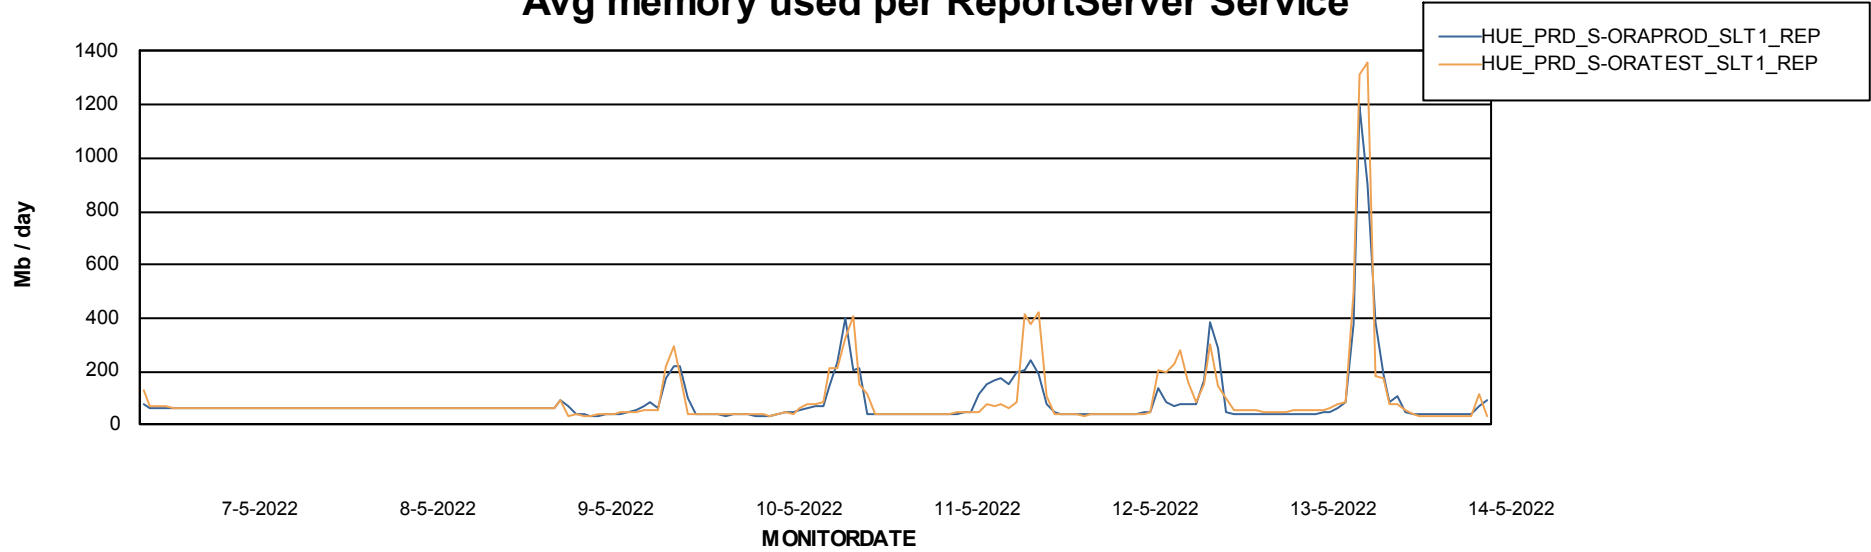

ABSSolute Application ReportServer Services

Avg memory used per ReportServer Service