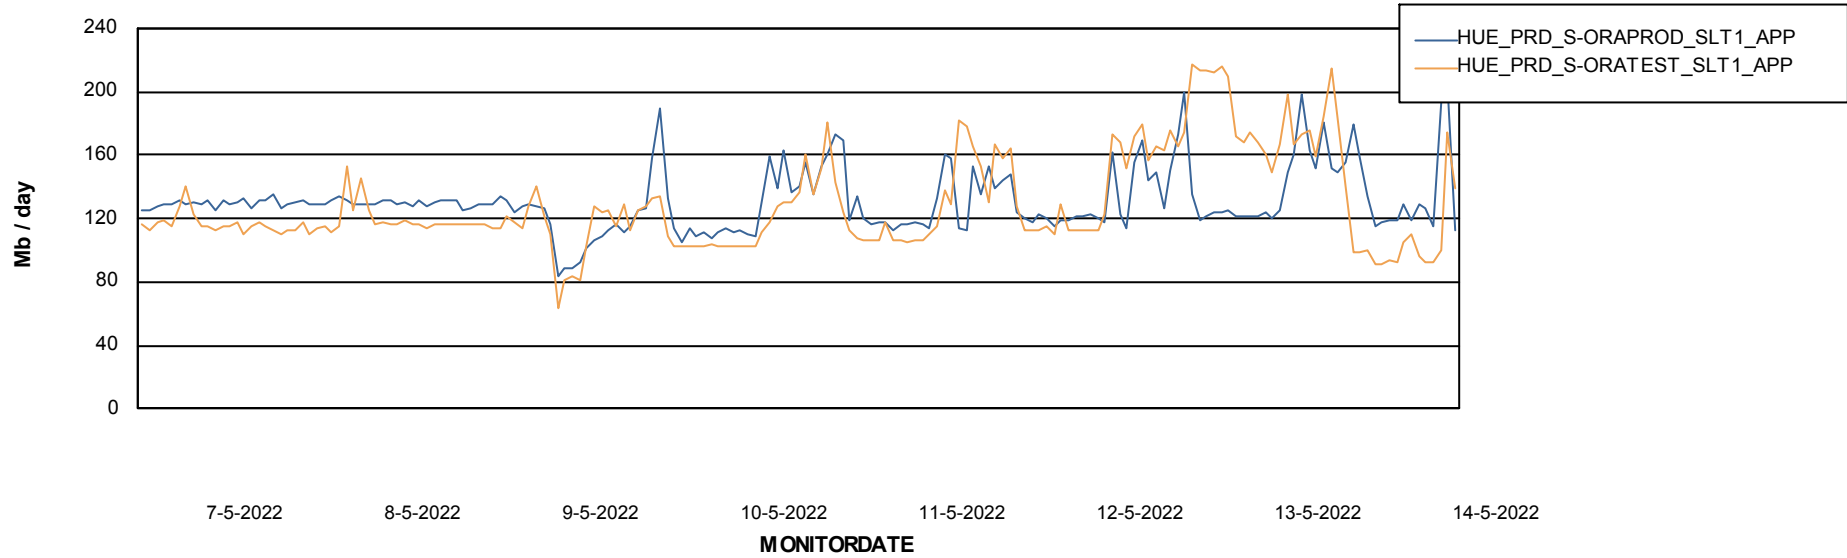

ABSSolute Application Server Services

Avg memory used per ABS Server Service