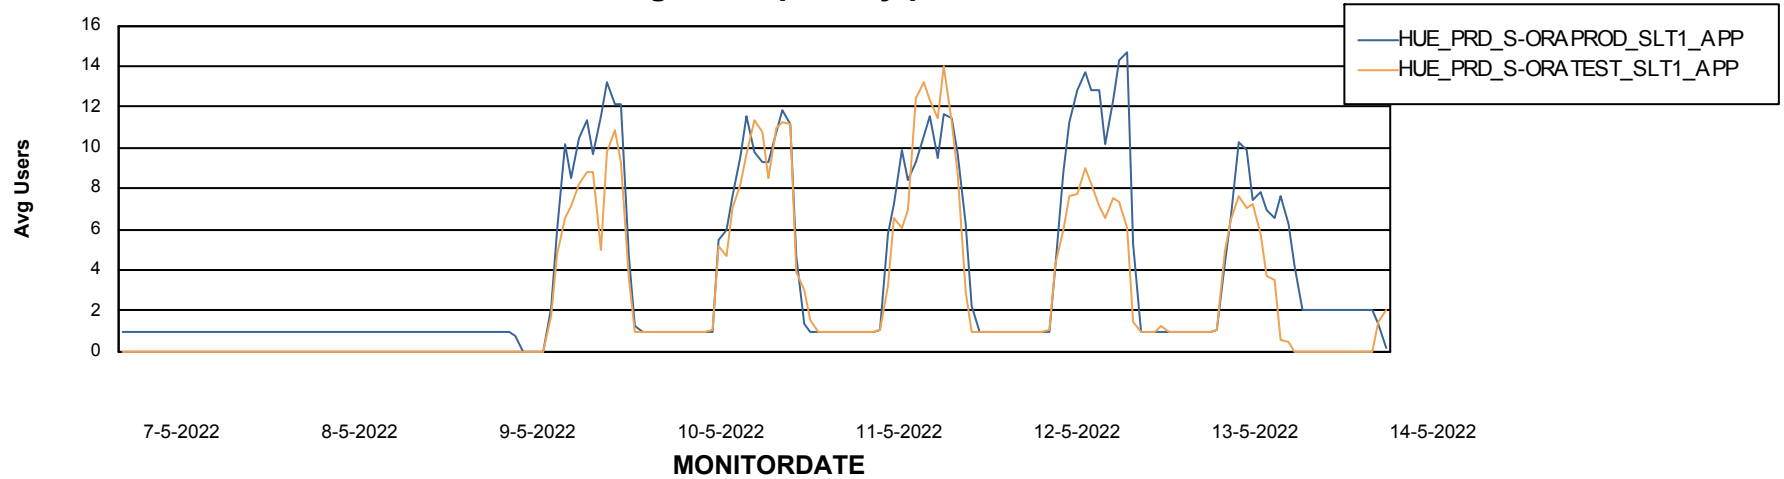

Avg users per day per ABS server