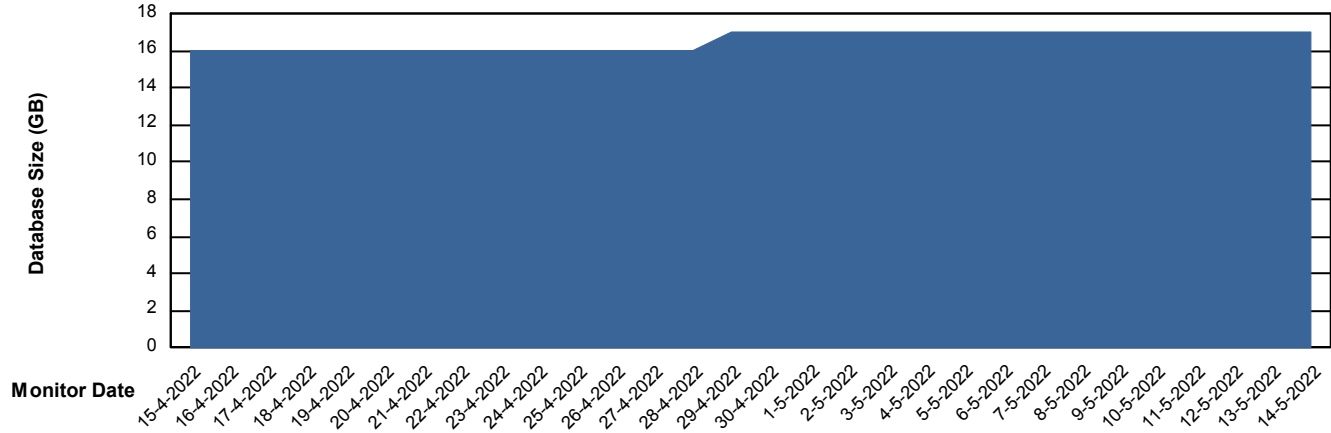

DATABASE SIZE HUE_PRD_S-ORABI_DB

Database growth over last month