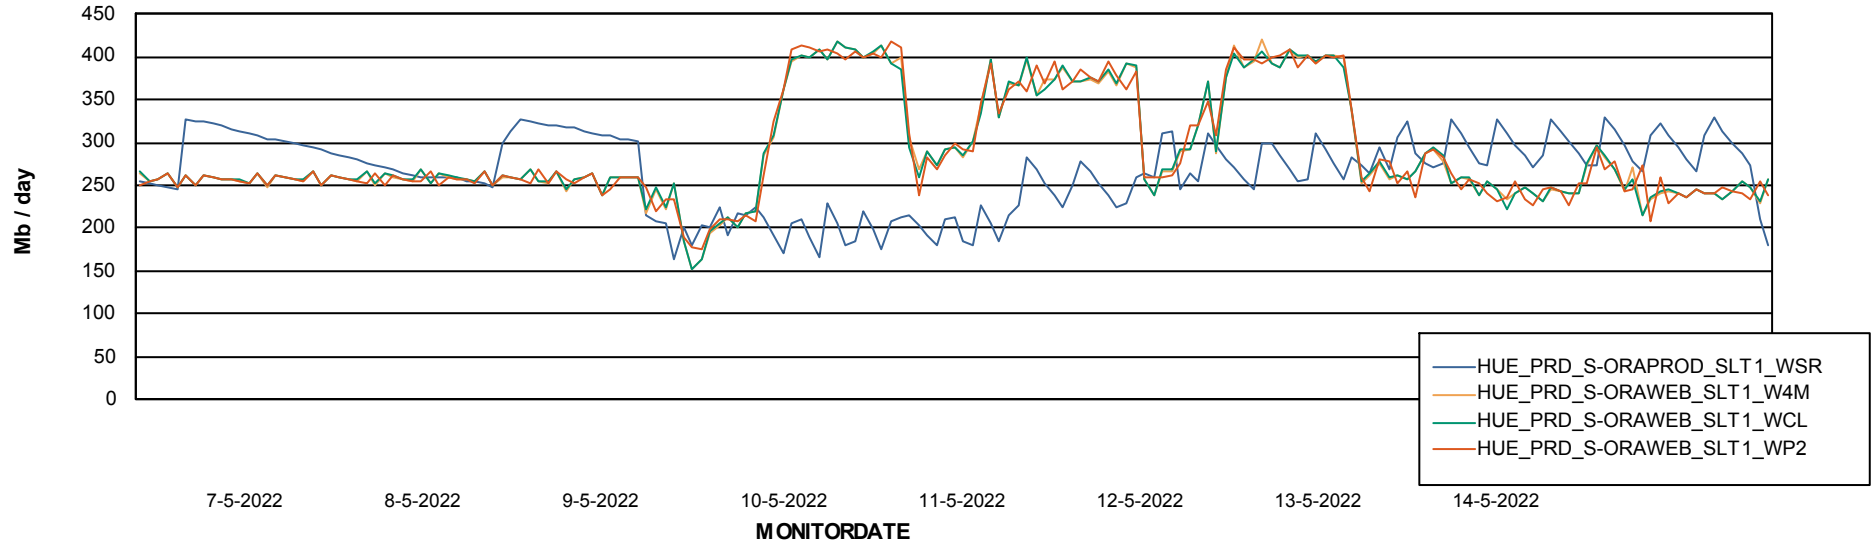

ABSSolute Web Component Services

Avg memory used per ABS Web component