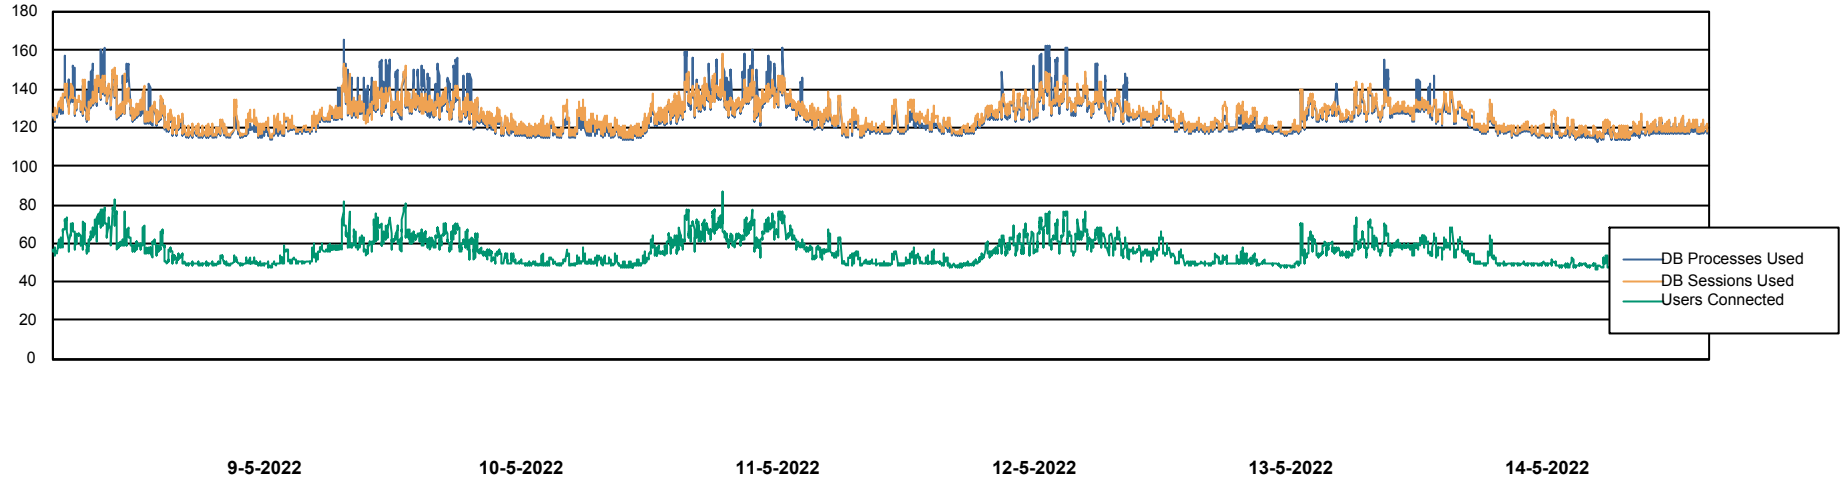

Database Performance ELJDB_Production

DB Processes Max 600
DB Sessions Max 924