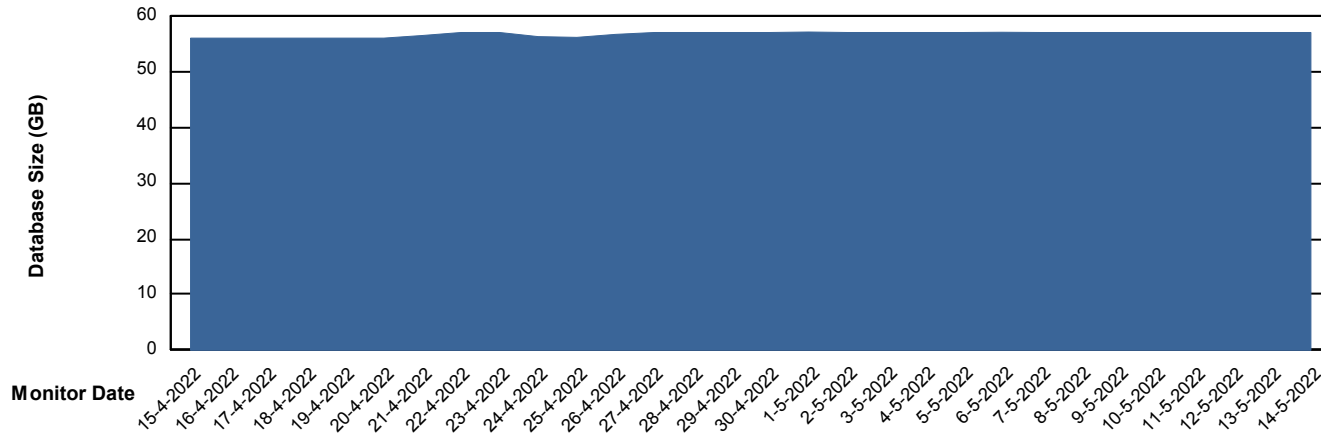

Weekly SLA Customer Report

Customer ELJ Production
Database ID 72

DATABASE SIZE ELJDB_PRD_BI

Database growth over last month

DATABASE SIZE ELJDB_Production

Database growth over last month

Weekly SLA Customer Report