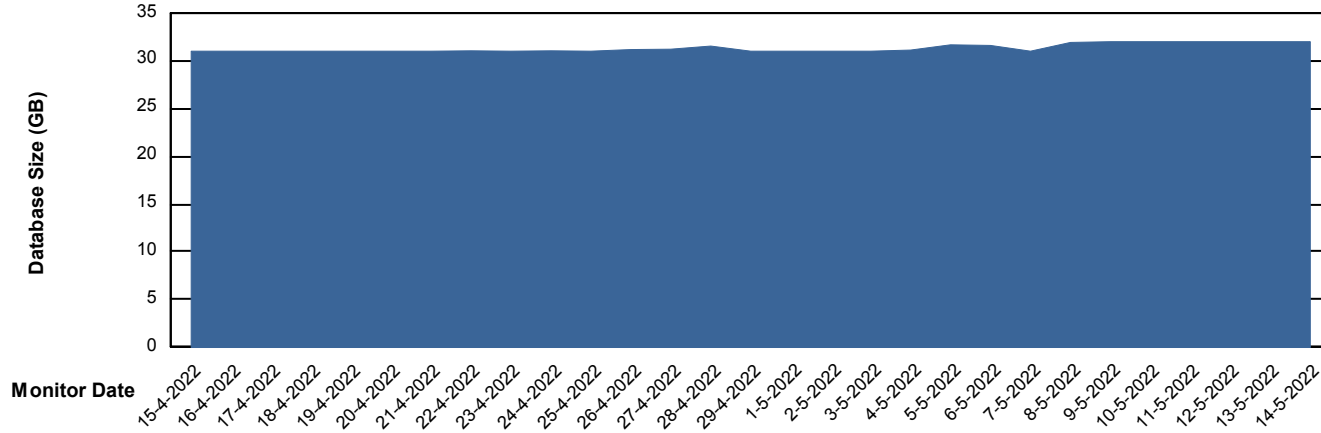

Database Performance ELJDB_Production

DB Processes Max 600
DB Sessions Max 924

Weekly SLA Customer Report

Customer ELJ Production
Database ID 72

Database Performance ELJDB_Standby

DB Processes Max 600
DB Sessions Max 924

Weekly SLA Customer Report

Customer ELJ Production
Database ID 72

DATABASE SIZE ELJDB_PRD_BI

Database growth over last month

DATABASE SIZE ELJDB_Production

Database growth over last month

Weekly SLA Customer Report