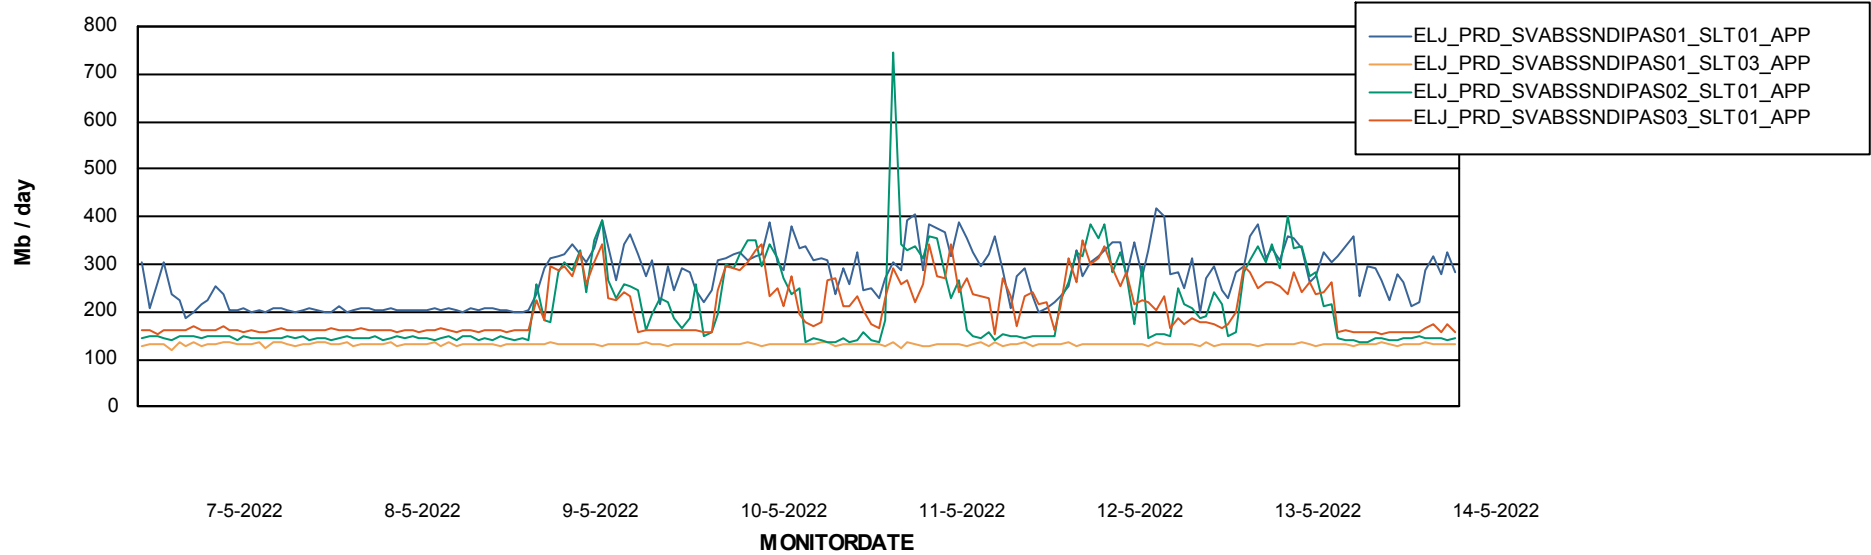

BI Status and last ETL error for ELJDB_PRD_BI

	zo 8/5/2022	ma 9/5/2022	di 10/5/2022	wo 11/5/2022	do 12/5/2022	vr 13/5/2022	za 14/5/2022
ABS DataWarehouse ETL Health	OK	OK	OK	OK	OK	OK	OK
ABS DWHStaging ETL Health	OK	OK	OK	OK	OK	OK	OK

Weekly SLA Customer Report

Customer ELJ Production
Database ID 72

ABSSolute Application Server Services

Avg memory used per ABS Server Service

Avg users per day per ABS server

Weekly SLA Customer Report

Customer ELJ Production
Database ID 72