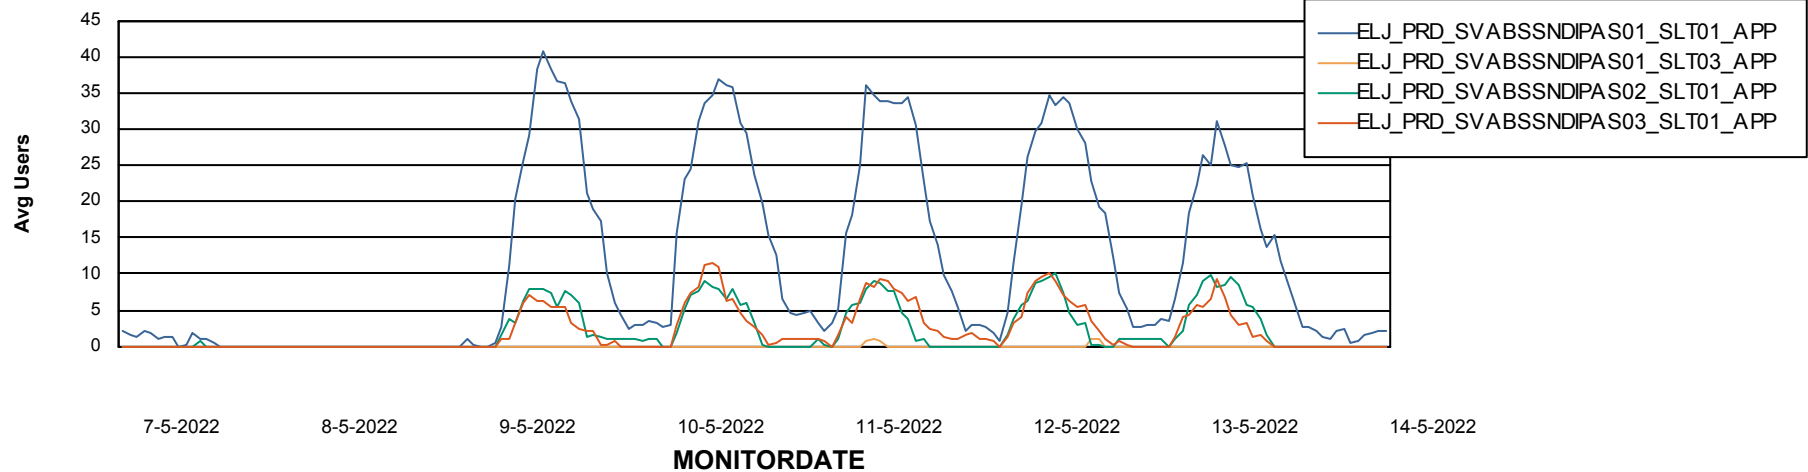

Weekly SLA Customer Report

Customer ELJ Production
Database ID 72

ABSSolute Application Server Services

Avg memory used per ABS Server Service

Avg users per day per ABS server

Weekly SLA Customer Report

Customer ELJ Production
Database ID 72