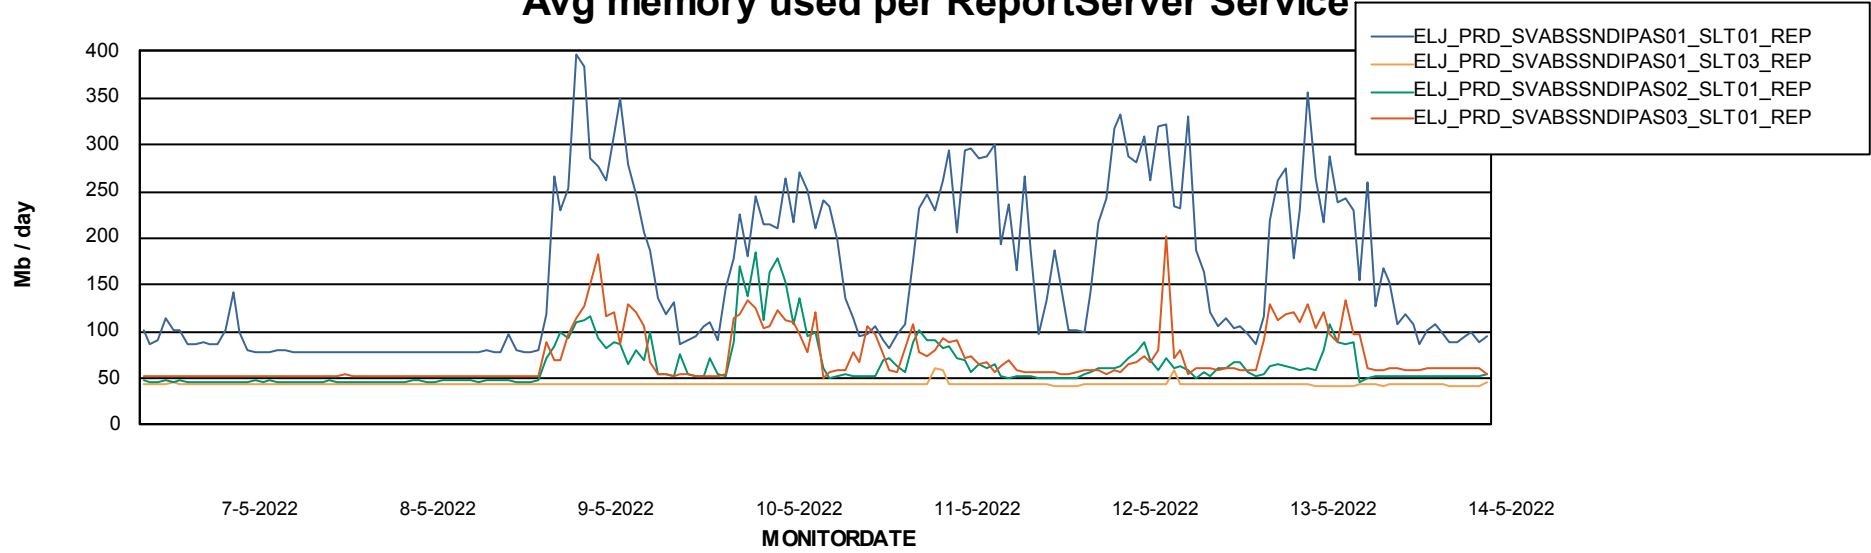

ABSSolute Application ReportServer Services

Avg memory used per ReportServer Service