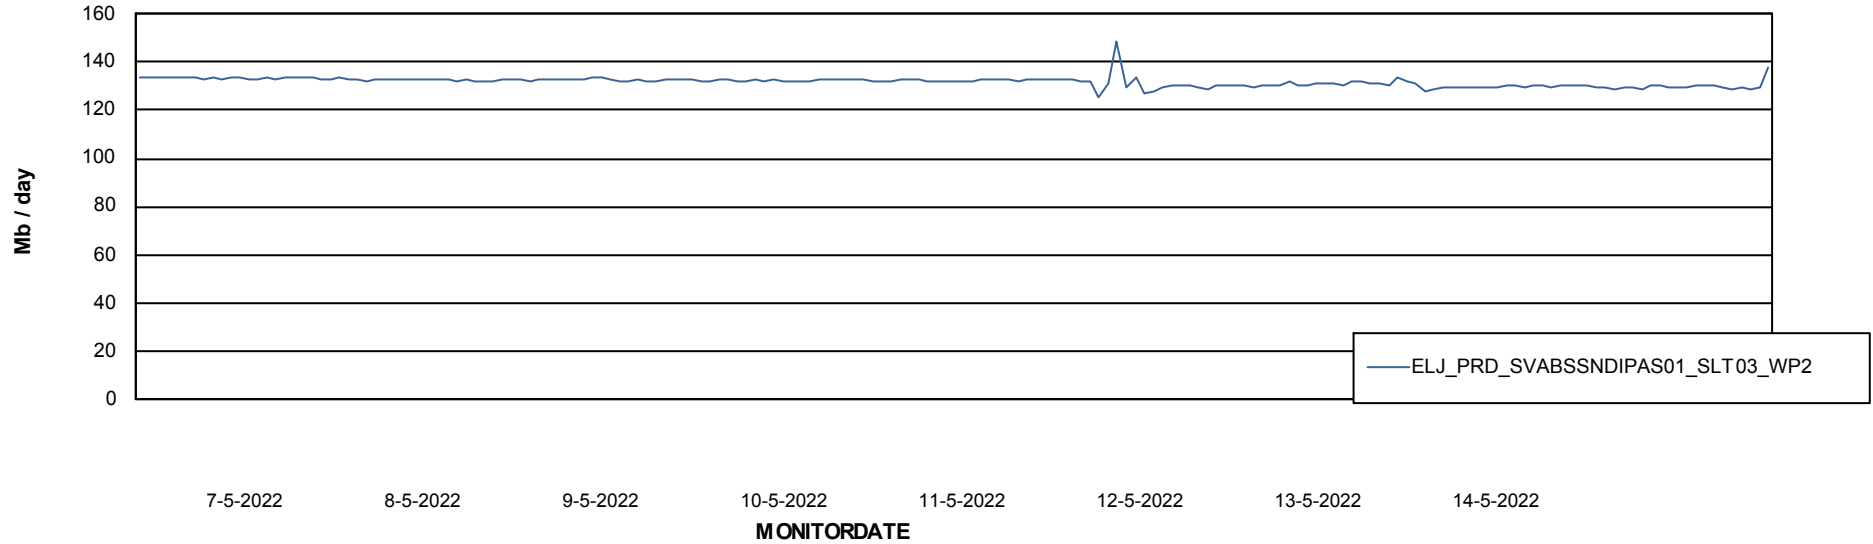

ABSSolute Application ReportServer Services

Avg memory used per ReportServer Service

Weekly SLA Customer Report

Customer ELJ Production
Database ID 72

ABSSolute Web Component Services

Avg memory used per ABS Web component