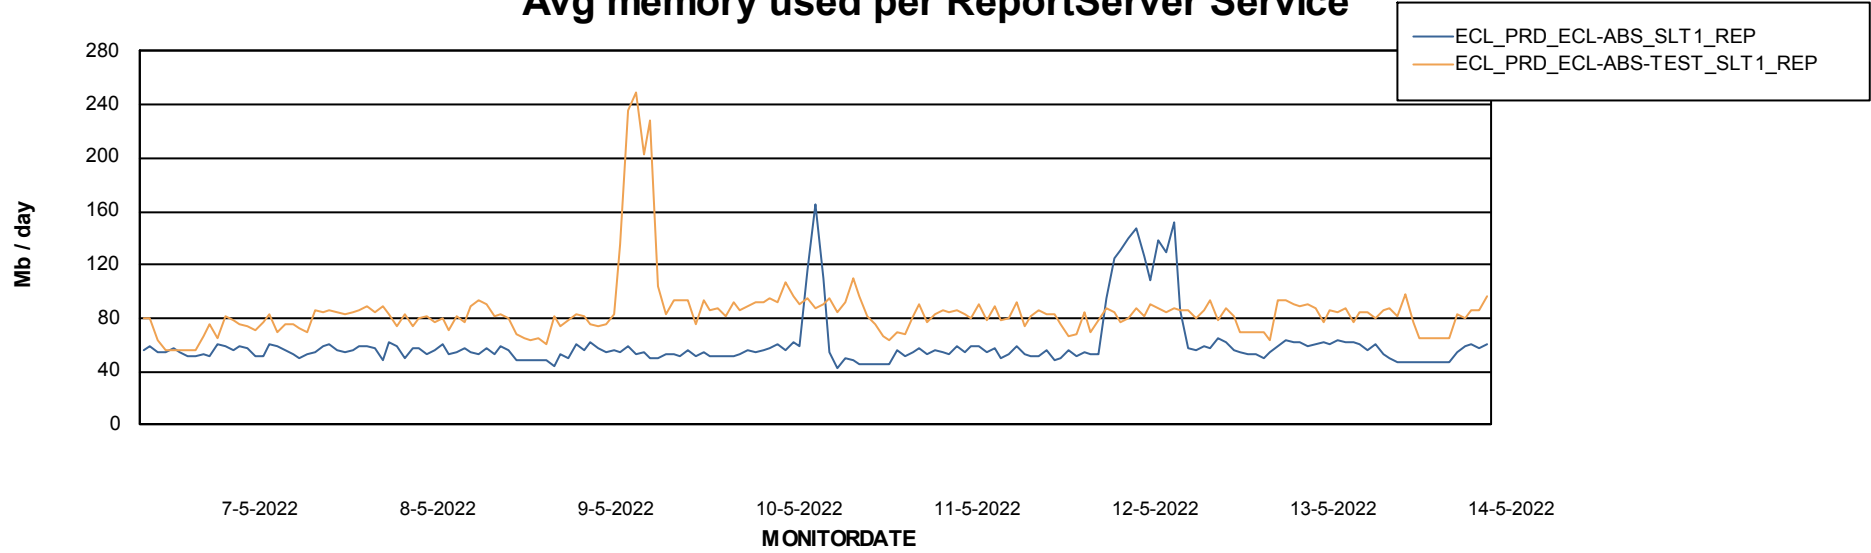

ABSSolute Application ReportServer Services

Avg memory used per ReportServer Service