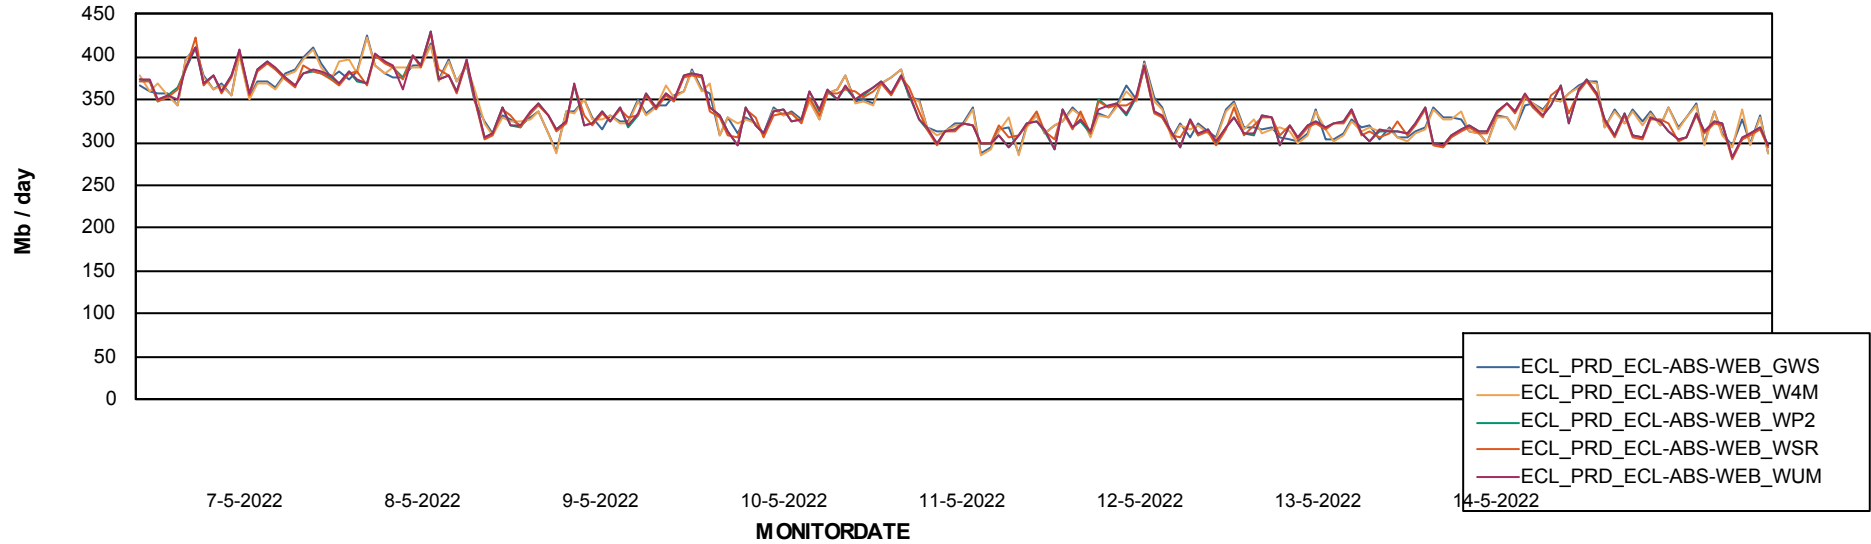

ABSSolute Application ReportServer Services

Avg memory used per ReportServer Service

Weekly SLA Customer Report

Customer ECL_Production
Database ID 77

ABSolute Web Component Services

Avg memory used per ABS Web component