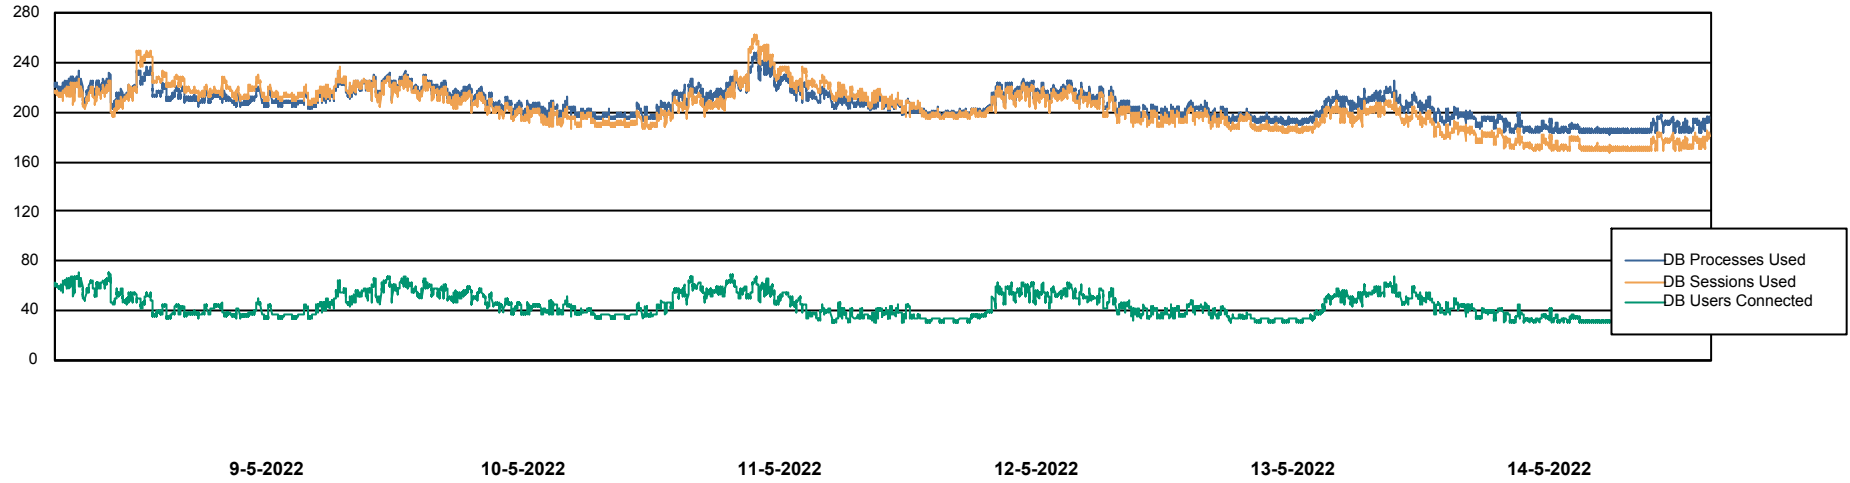

Weekly SLA Customer Report

Customer ECL_Production
Database ID 77

Harddisk Usage ECL_PRD_ECL-ABS-WEB

	Free disk space on C: (%)	Total disk space on C: (Gb)	Used disk space on C: (Gb)
14-5-2022	34	127	84
13-5-2022	34	127	84
12-5-2022	34	127	83
11-5-2022	36	127	82
10-5-2022	37	127	80
9-5-2022	37	127	79
8-5-2022	38	127	78

Weekly SLA Customer Report

Customer ECL_Production
Database ID 77

Database Performance ECLDB_Production

Weekly SLA Customer Report

Customer ECL_Production
Database ID 77

Database Performance ECLDB_Standby

DATABASE SIZE ECLDB_Production