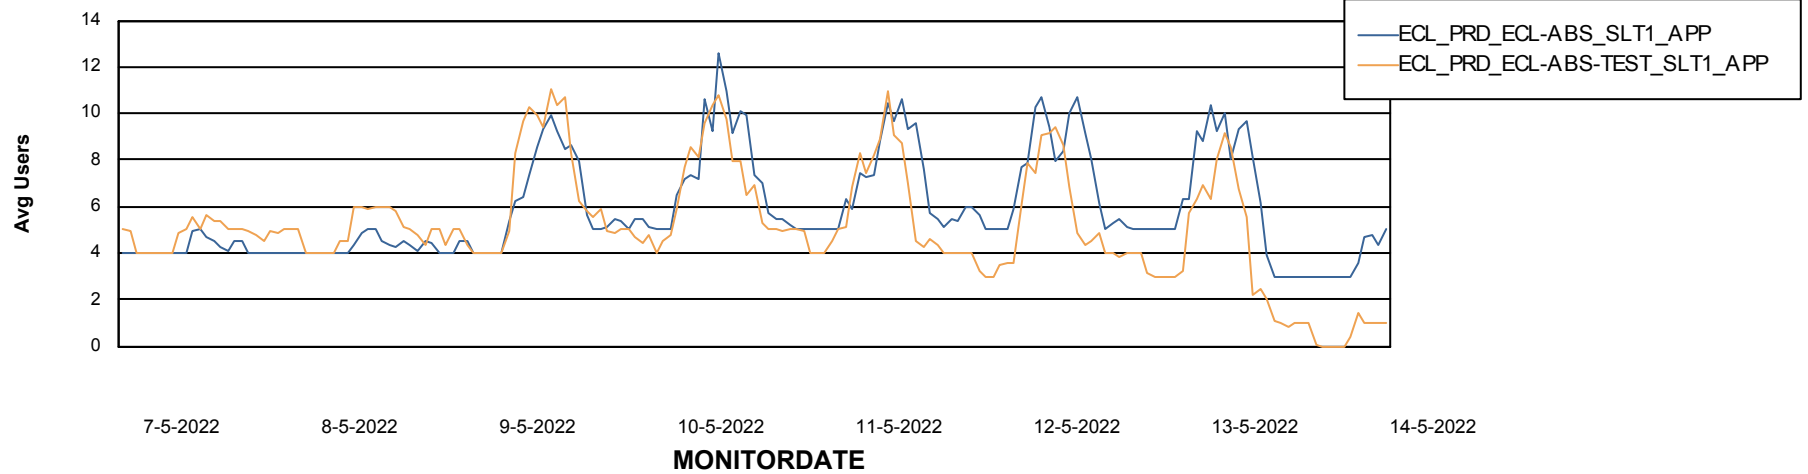

Weekly SLA Customer Report

Customer ECL_Production
Database ID 77

ABSSolute Application Server Services

Avg memory used per ABS Server Service

Avg users per day per ABS server

Weekly SLA Customer Report

Customer ECL_Production
Database ID 77