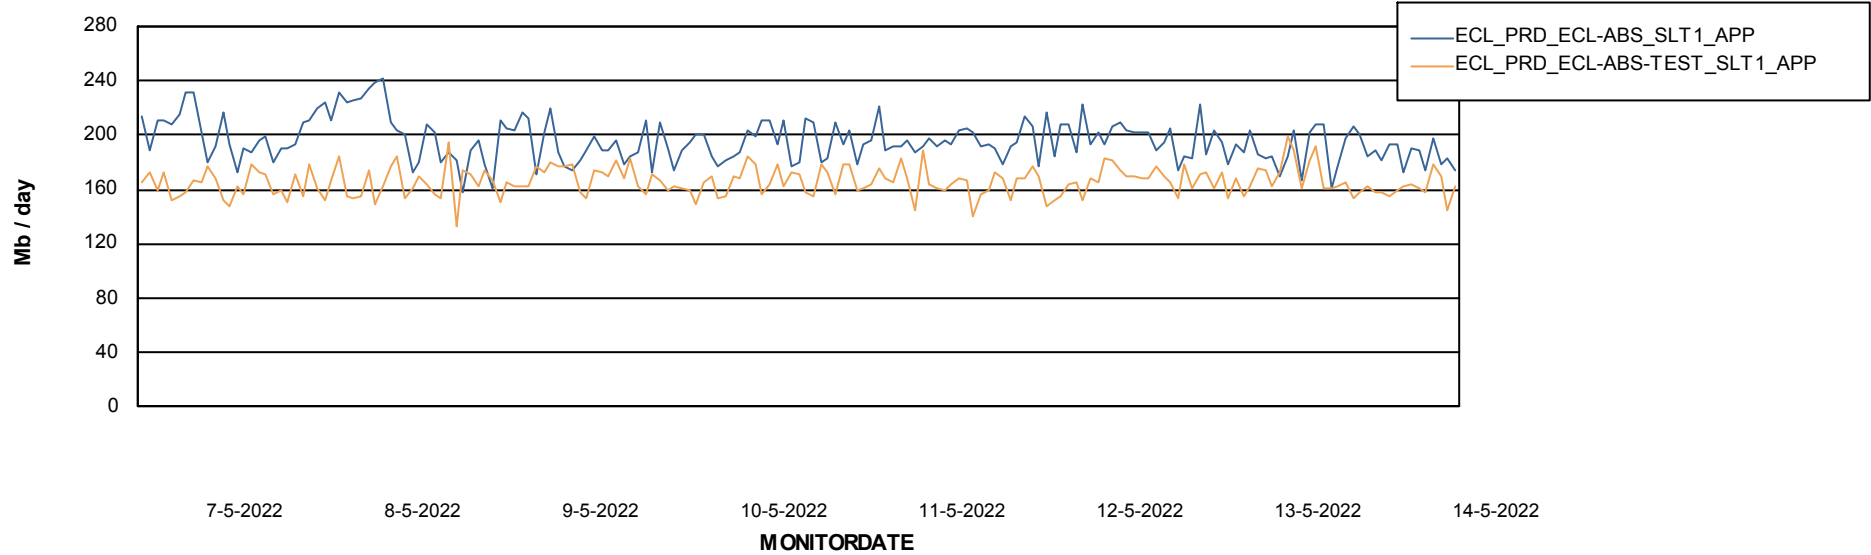

Weekly SLA Customer Report

Customer ECL_Production
Database ID 77

Database Performance ECLDB_Production

Weekly SLA Customer Report

Customer ECL_Production
Database ID 77

Database Performance ECLDB_Standby

DATABASE SIZE ECLDB_Production

Database growth over last month

Weekly SLA Customer Report

Customer ECL_Production
 Database ID 77

Database Tablespace ECLDB_Production

Date	Tablespace Name	Filesize (Gb)	Usedsize (Gb)	Percentage free
14-5-2022	ABSDATA	64	51	20
	INDX	8	4	46
13-5-2022	ABSDATA	64	51	20
	INDX	8	4	46
12-5-2022	ABSDATA	64	51	20
	INDX	8	4	46
11-5-2022	ABSDATA	64	51	21
	INDX	8	4	46
10-5-2022	ABSDATA	64	51	21
	INDX	8	4	46
9-5-2022	ABSDATA	64	51	21
	INDX	8	4	46
8-5-2022	ABSDATA	64	50	21
	INDX	8	4	46

Weekly SLA Customer Report

Customer ECL_Production
Database ID 77

ABSSolute Application Server Services

Avg memory used per ABS Server Service

Avg users per day per ABS server

Weekly SLA Customer Report

Customer ECL_Production
Database ID 77