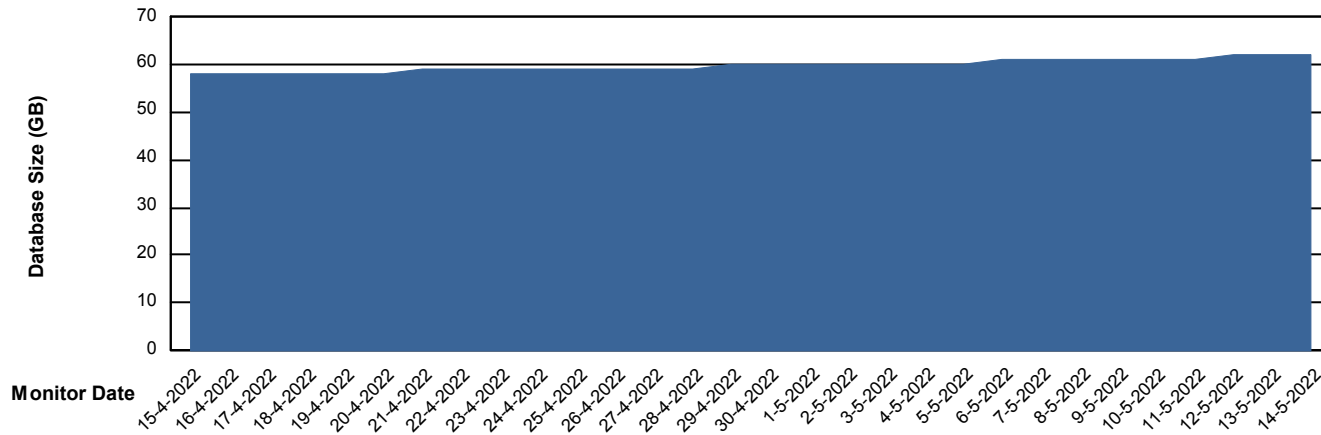

Weekly SLA Customer Report

Customer ECL_Production
Database ID 77

Database Performance ECLDB_Production

Weekly SLA Customer Report

Customer ECL_Production
Database ID 77

Database Performance ECLDB_Standby

DATABASE SIZE ECLDB_Production

Database growth over last month

Weekly SLA Customer Report

Customer ECL_Production
 Database ID 77

Database Tablespace ECLDB_Production

Date	Tablespace Name	Filesize (Gb)	Usedsize (Gb)	Percentage free
14-5-2022	ABSDATA	64	51	20
	INDX	8	4	46
13-5-2022	ABSDATA	64	51	20
	INDX	8	4	46
12-5-2022	ABSDATA	64	51	20
	INDX	8	4	46
11-5-2022	ABSDATA	64	51	21
	INDX	8	4	46
10-5-2022	ABSDATA	64	51	21
	INDX	8	4	46
9-5-2022	ABSDATA	64	51	21
	INDX	8	4	46
8-5-2022	ABSDATA	64	50	21
	INDX	8	4	46