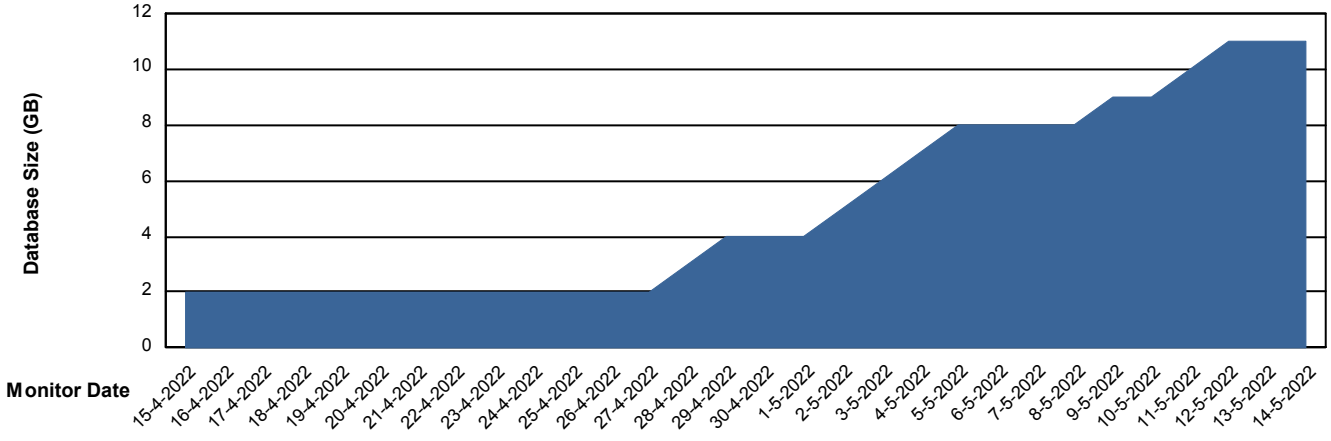

Weekly SLA Customer Report

Customer DFD_Production
Database ID 39

Database Performance DFDDDB_Production

DB Processes Max 600
DB Sessions Max 4

Weekly SLA Customer Report

Customer DFD_Production
 Database ID 39

DATABASE SIZE DFDDDB_Production

Database growth over last month

Database Tablespace DFDDDB_Production

Date	Tablespace Name	Filesize (Gb)	Usedsize (Gb)	Percentage free
14-5-2022	ABSDATA	83	0	100
	INDX	161	8	95
13-5-2022	ABSDATA	83	0	100
	INDX	161	8	95
12-5-2022	ABSDATA	83	0	100
	INDX	161	8	95
11-5-2022	ABSDATA	83	0	100
	INDX	161	8	95
10-5-2022	ABSDATA	83	0	100
	INDX	161	7	96
9-5-2022	ABSDATA	83	0	100
	INDX	161	7	96
8-5-2022	ABSDATA	83	0	100
	INDX	161	6	96