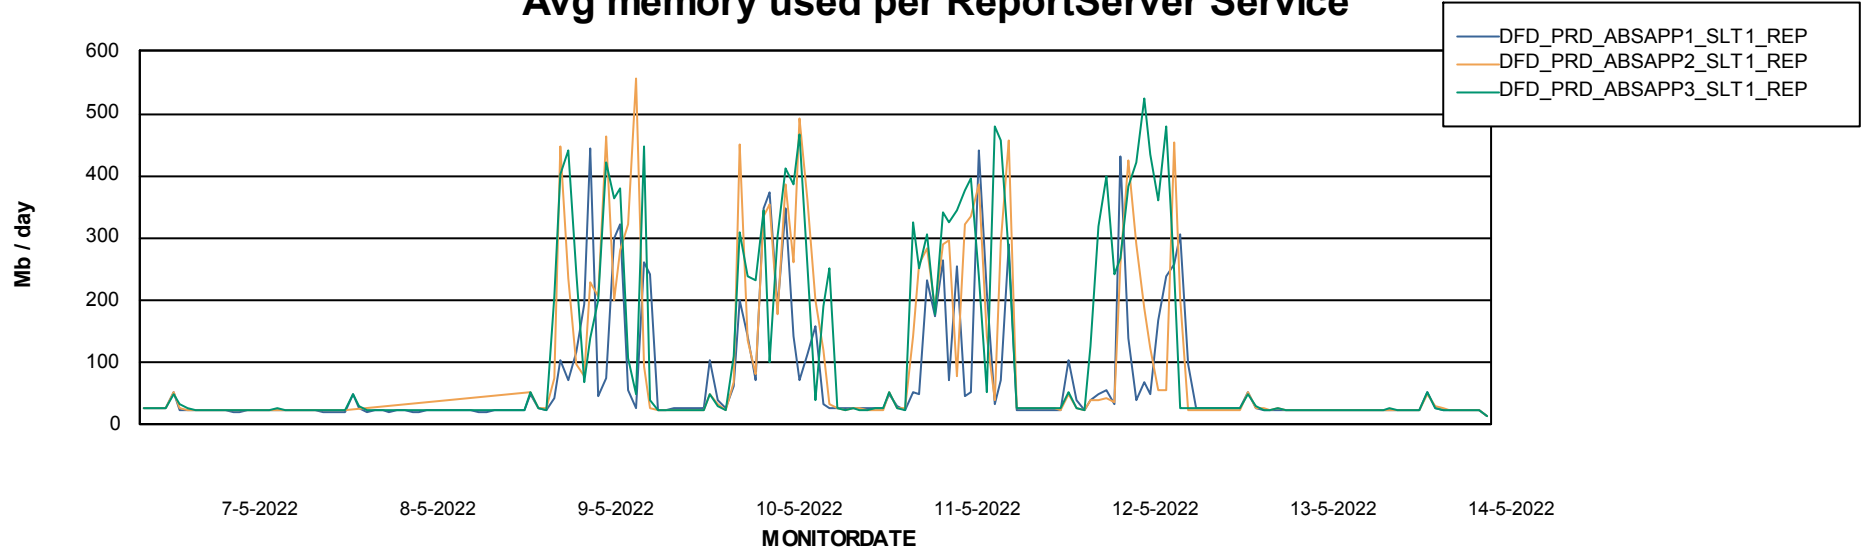

ABSSolute Application ReportServer Services

Avg memory used per ReportServer Service