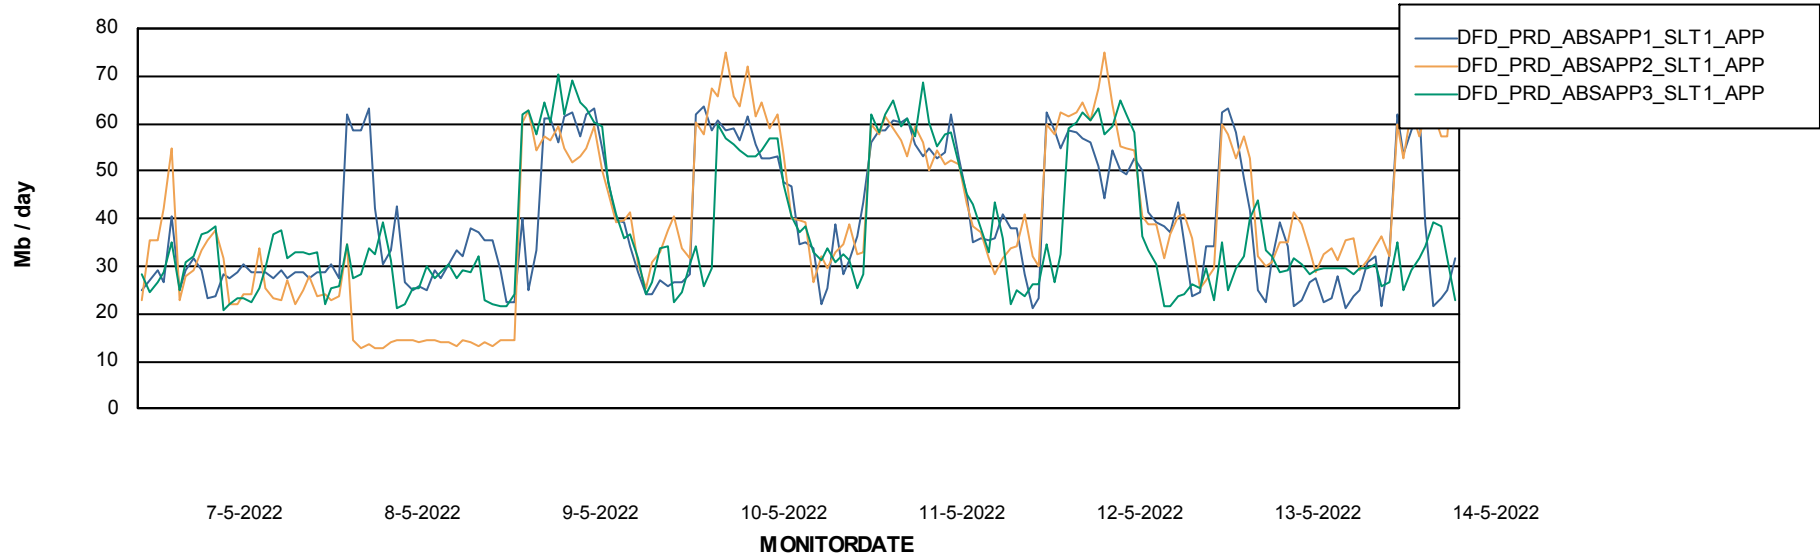

Weekly SLA Customer Report

Customer DFD_Production
Database ID 39

Database Performance DFDDDB_Production

DB Processes Max 600
DB Sessions Max 4

Weekly SLA Customer Report

Customer DFD_Production
 Database ID 39

DATABASE SIZE DFDDDB_Production

Database growth over last month

Database Tablespace DFDDDB_Production

Date	Tablespace Name	Filesize (Gb)	Usedsize (Gb)	Percentage free
14-5-2022	ABSDATA	83	0	100
	INDX	161	8	95
13-5-2022	ABSDATA	83	0	100
	INDX	161	8	95
12-5-2022	ABSDATA	83	0	100
	INDX	161	8	95
11-5-2022	ABSDATA	83	0	100
	INDX	161	8	95
10-5-2022	ABSDATA	83	0	100
	INDX	161	7	96
9-5-2022	ABSDATA	83	0	100
	INDX	161	7	96
8-5-2022	ABSDATA	83	0	100
	INDX	161	6	96

Weekly SLA Customer Report

Customer DFD_Production
Database ID 39

ABSSolute Application Server Services

Avg memory used per ABS Server Service

Avg users per day per ABS server

Weekly SLA Customer Report

Customer DFD_Production
Database ID 39