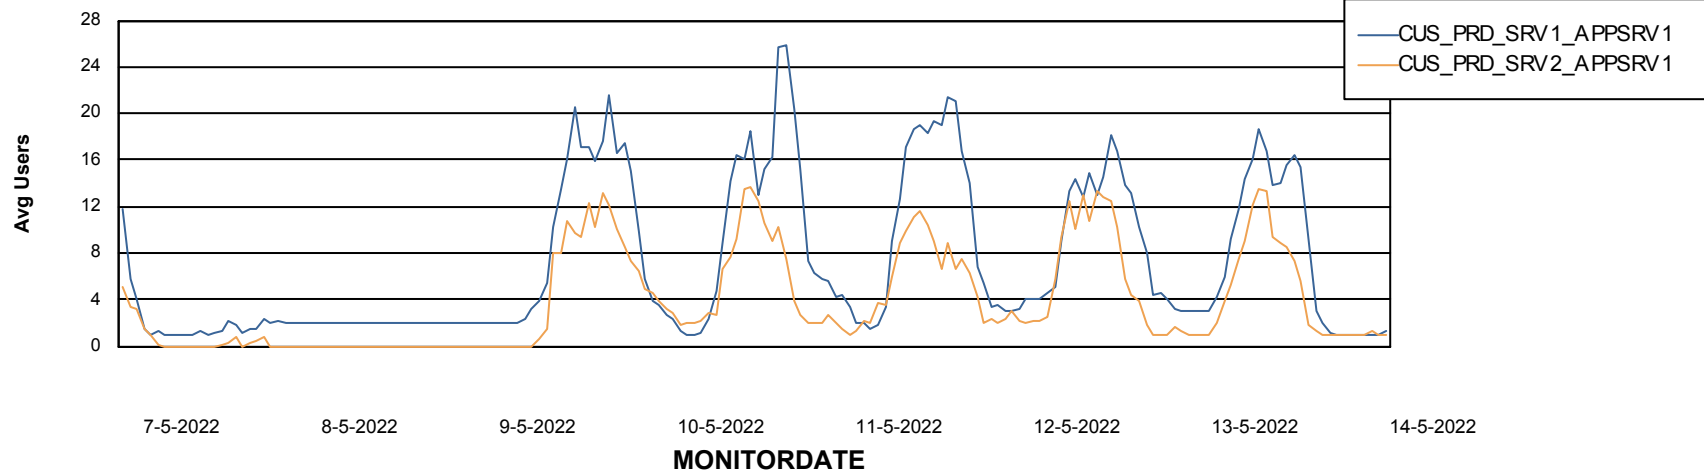

Avg users per day per ABS server