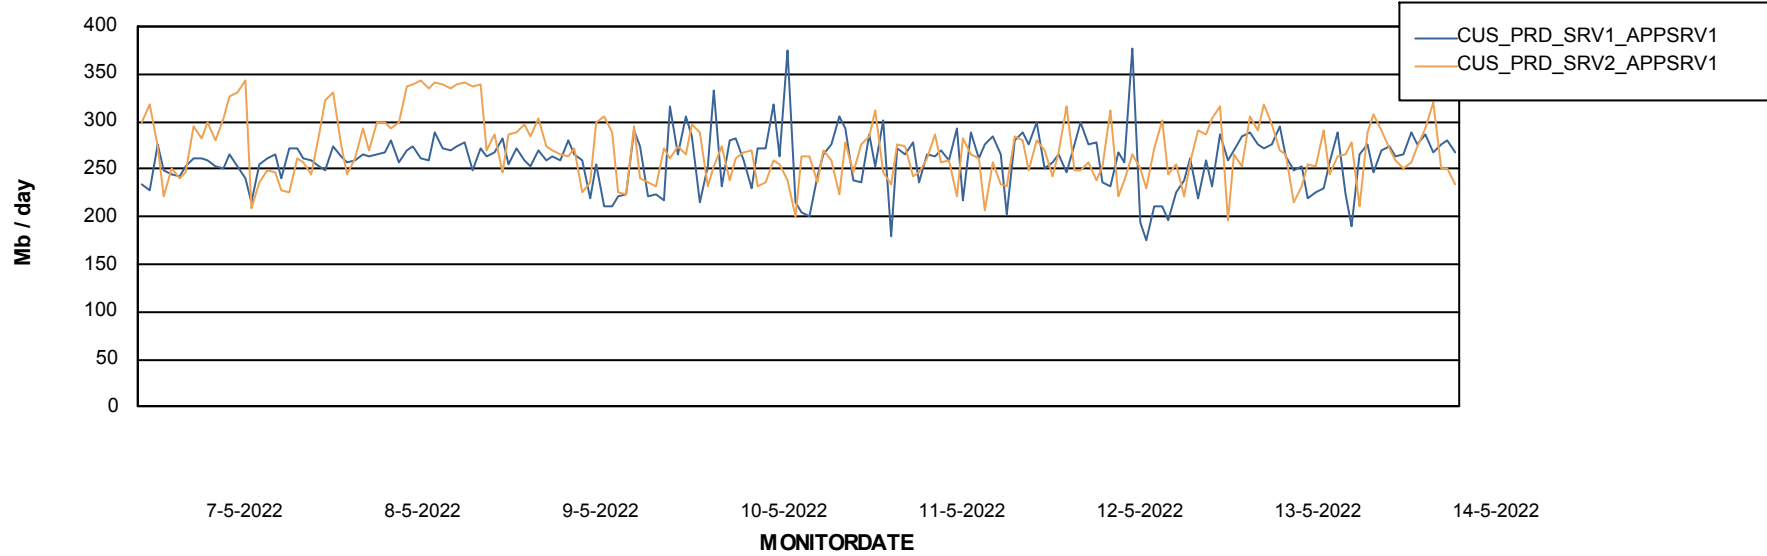

Standby Database Health CUS_Production

Recovery lag for last 7 days

Weekly SLA Customer Report

Customer CUS_Production
Database ID 131

ABSSolute Application Server Services

Avg memory used per ABS Server Service