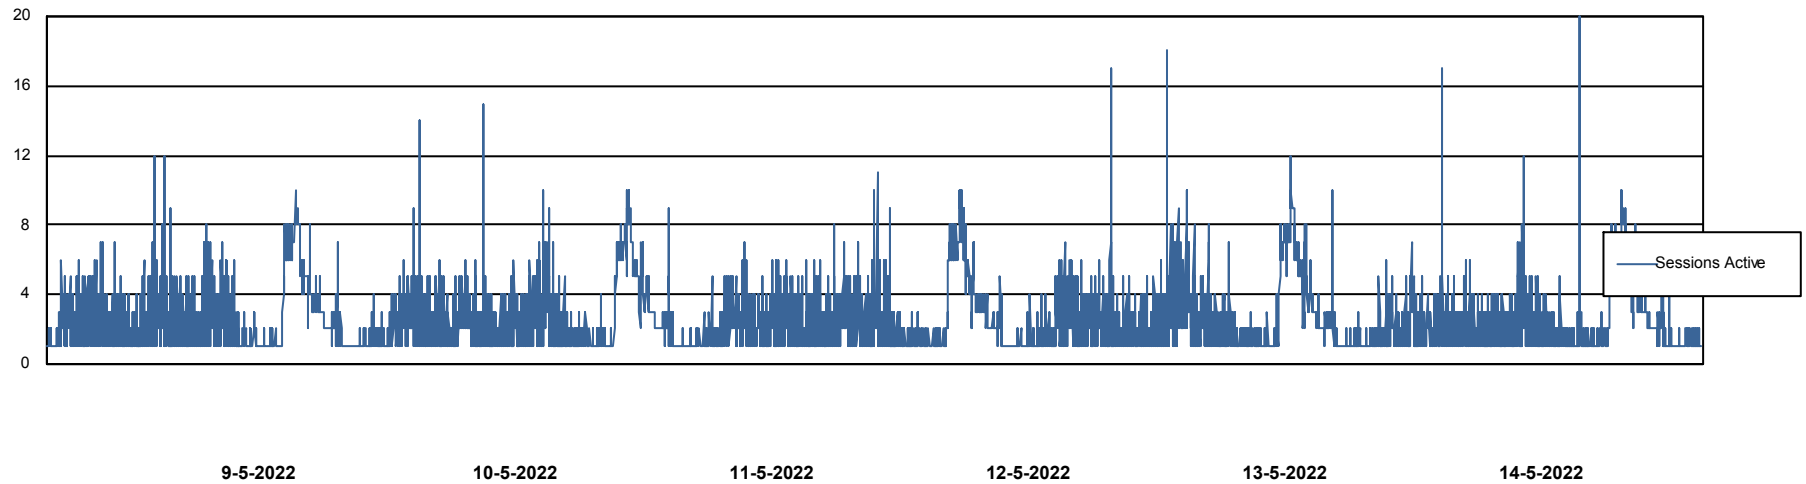

Harddisk Usage CUS_StandByDBSrv_ABSD2

	Free disk space on C: (%)	Total disk space on C: (Gb)	Used disk space on C: (Gb)	Free disk space on D: (%)	Total disk space on D: (Gb)	Used disk space on D: (Gb)
14-5-2022	74	199	51	26	1,024	758
13-5-2022	75	199	51	26	1,024	757
12-5-2022	75	199	50	27	1,024	752
11-5-2022	75	199	50	27	1,024	746
10-5-2022	75	199	50	27	1,024	744
9-5-2022	75	199	50	28	1,024	736
8-5-2022	75	199	49	28	1,024	736

Weekly SLA Customer Report

Customer CUS_Production
Database ID 131

Database Performance CUS_ProdDB_Primary

Weekly SLA Customer Report

Customer CUS_Production
Database ID 131

Database Performance CUS_ProdDB_Standby