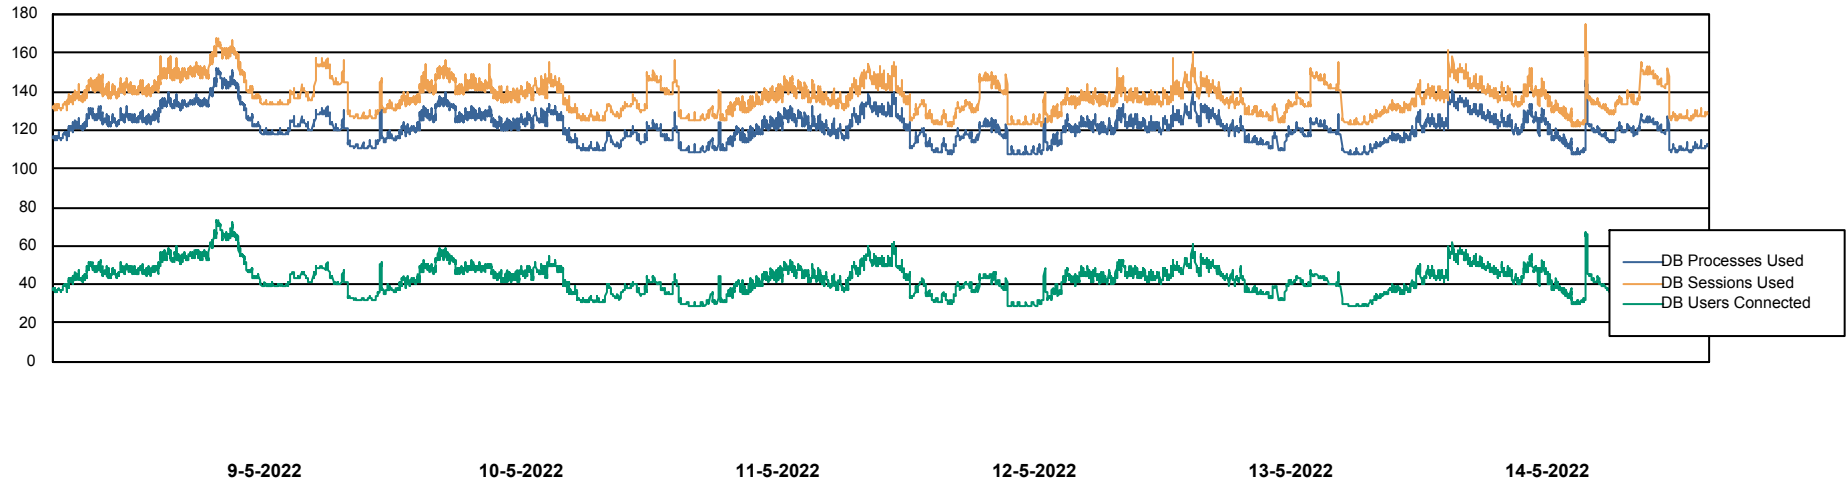

Harddisk Usage CUS_StandByDBSrv_ABSD2

	Free disk space on C: (%)	Total disk space on C: (Gb)	Used disk space on C: (Gb)	Free disk space on D: (%)	Total disk space on D: (Gb)	Used disk space on D: (Gb)
14-5-2022	74	199	51	26	1,024	758
13-5-2022	75	199	51	26	1,024	757
12-5-2022	75	199	50	27	1,024	752
11-5-2022	75	199	50	27	1,024	746
10-5-2022	75	199	50	27	1,024	744
9-5-2022	75	199	50	28	1,024	736
8-5-2022	75	199	49	28	1,024	736

Weekly SLA Customer Report

Customer CUS_Production
Database ID 131

Database Performance CUS_ProdDB_Primary

Weekly SLA Customer Report

Customer CUS_Production
Database ID 131

Database Performance CUS_ProdDB_Standby