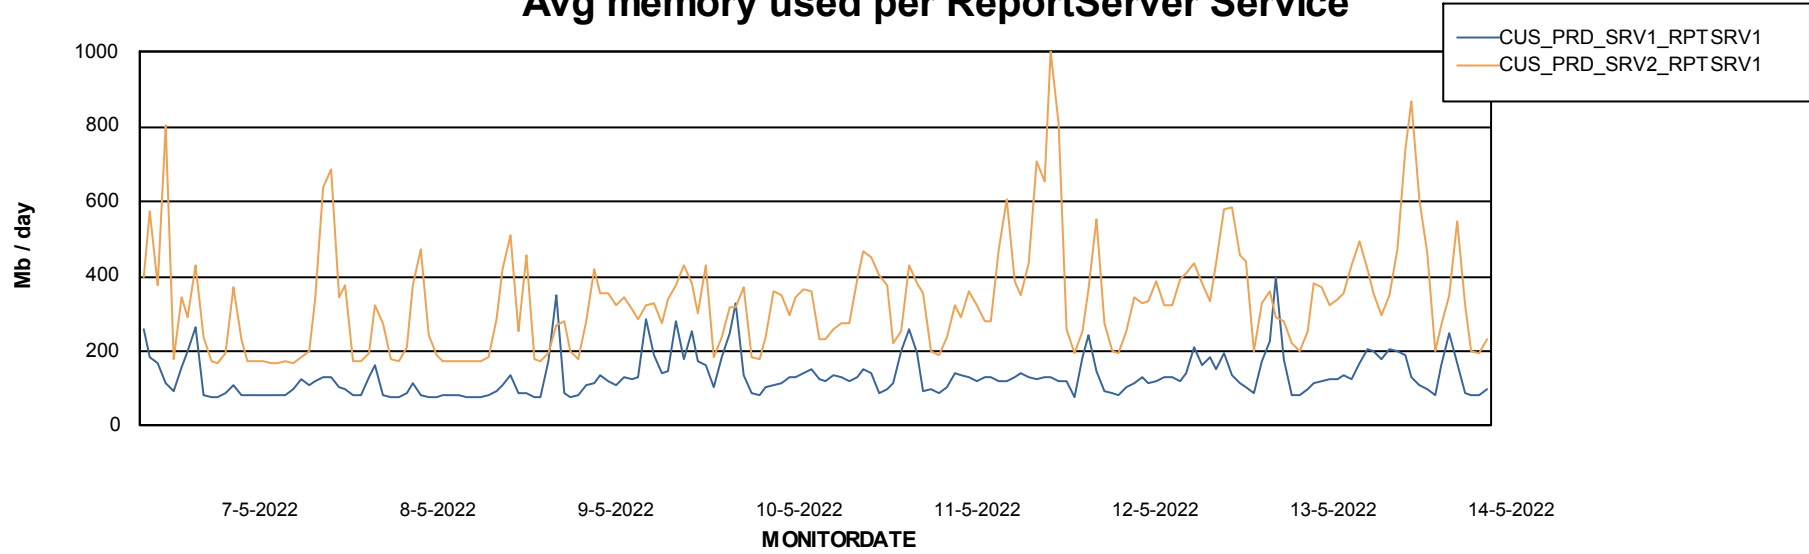

Avg users per day per ABS server

Weekly SLA Customer Report

Customer CUS_Production
Database ID 131

ABSSolute Web Component Services

Avg memory used per ReportServer Service

Weekly SLA Customer Report

Customer CUS_Production
Database ID 131