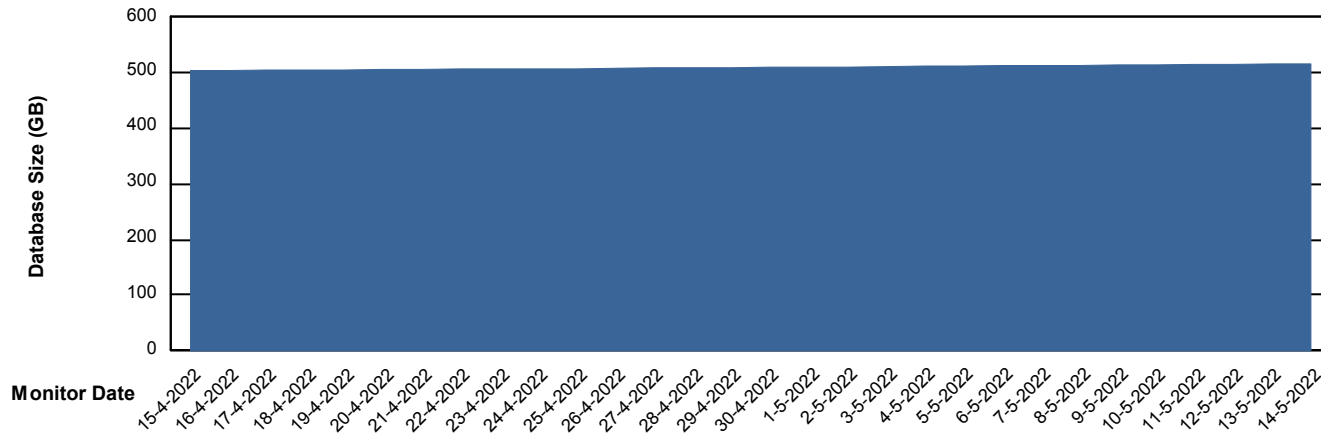

DATABASE SIZE CUS_ProdDB_Primary

Database growth over last month