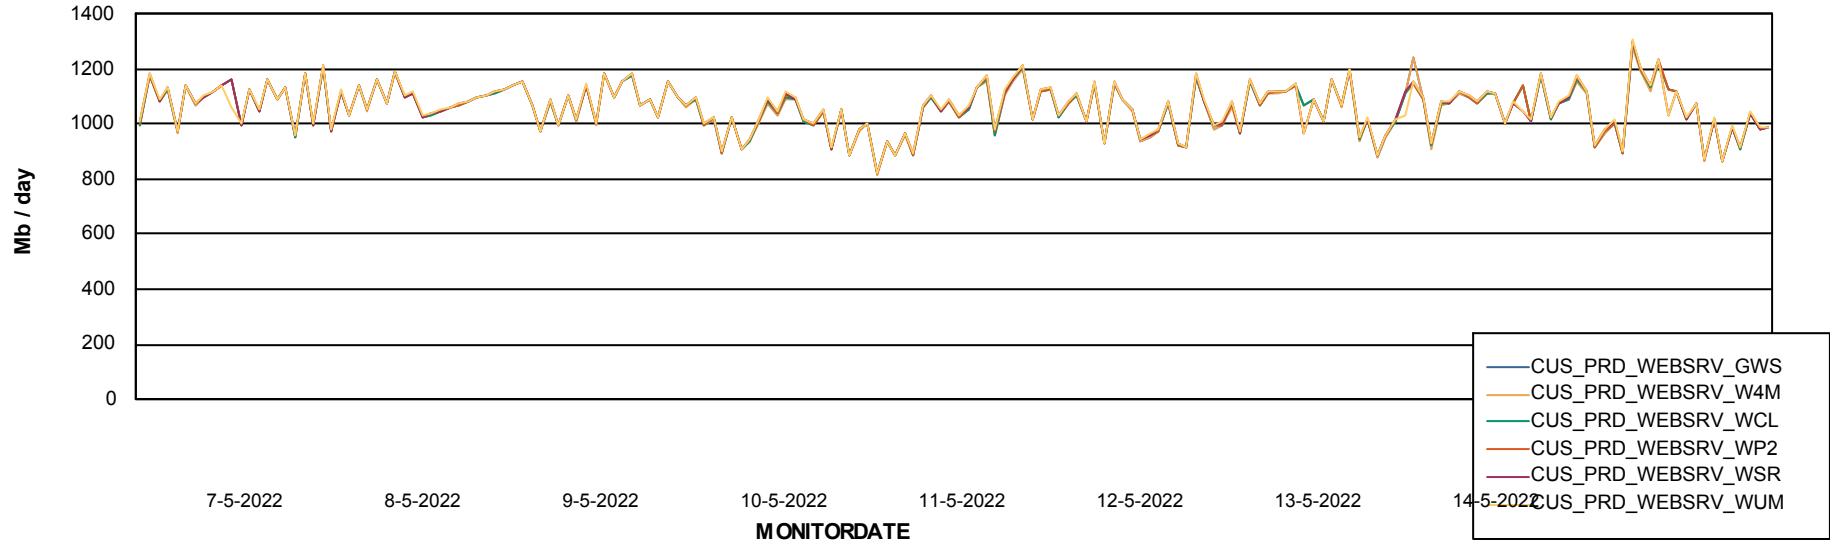

ABSSolute Web Component Services

Avg memory used per ABS Web component