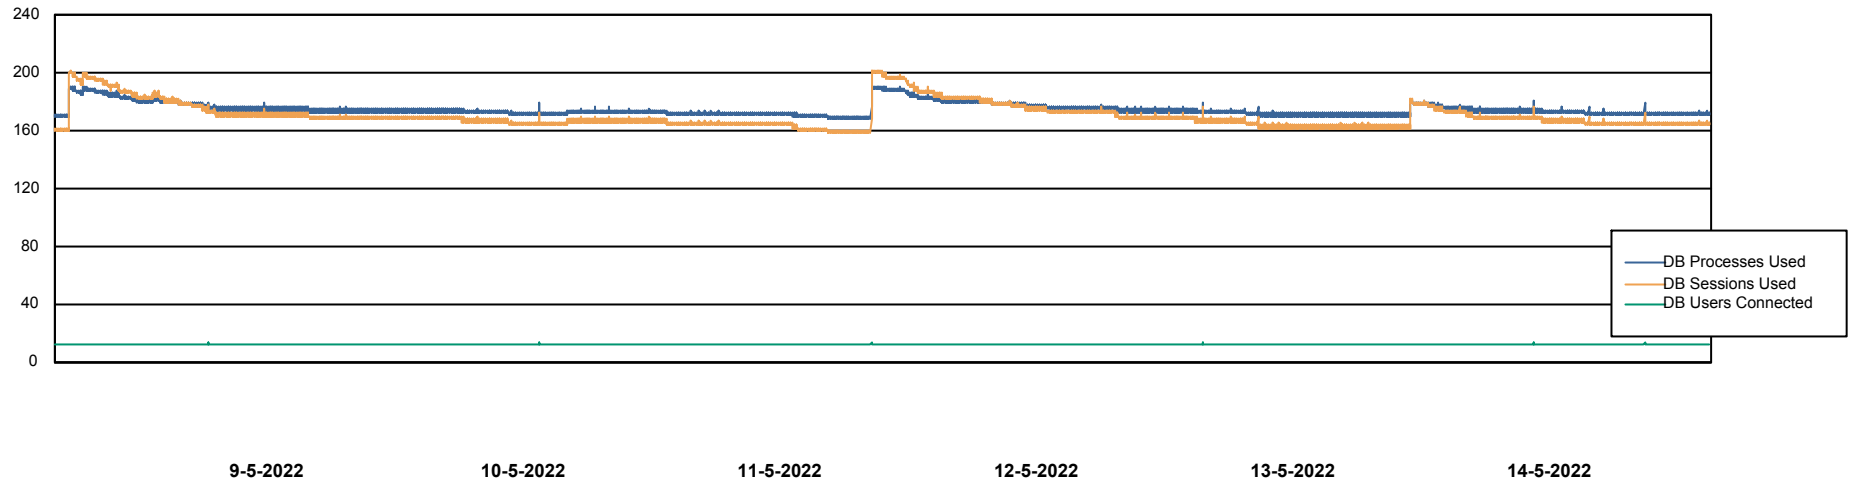

Database Performance CLODB_TEST_CLO-ORA02