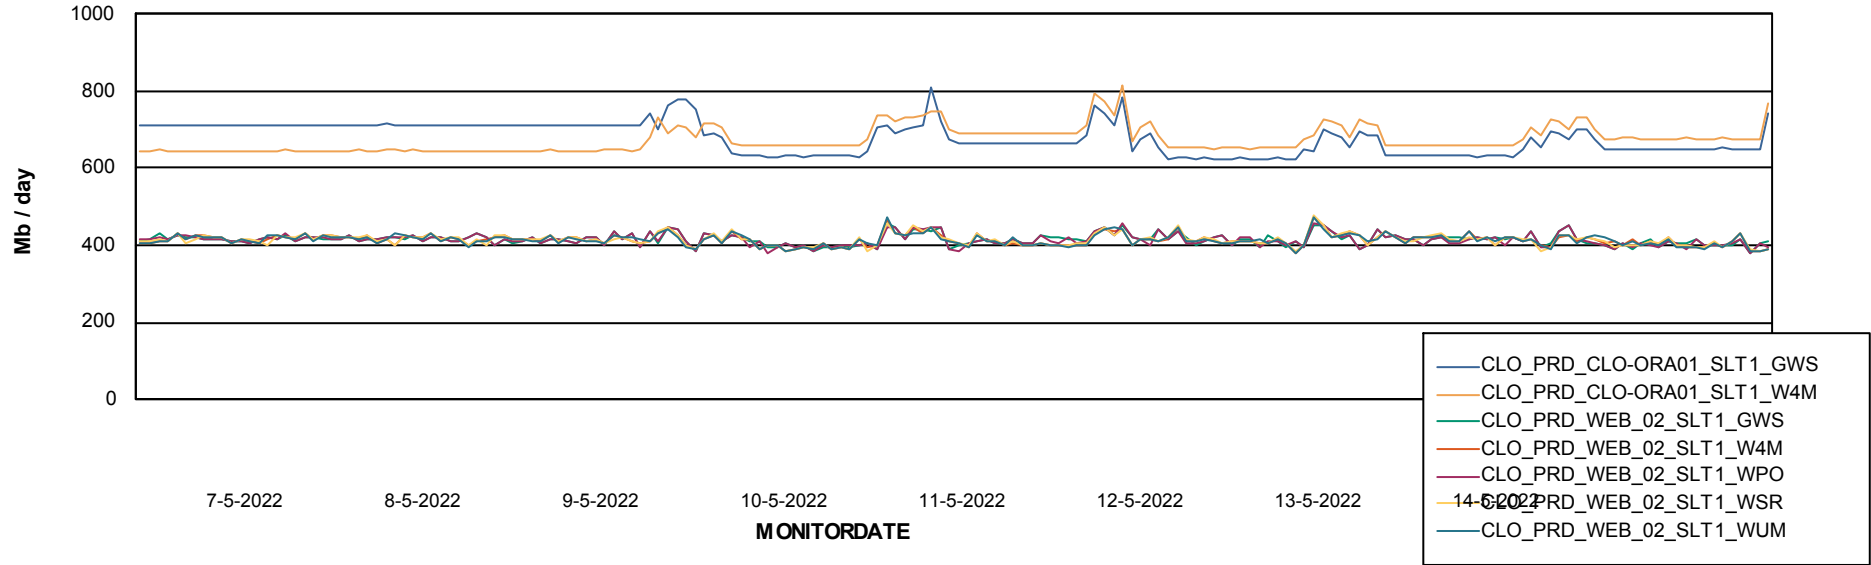

ABSSolute Web Component Services

Avg memory used per ABS Web component