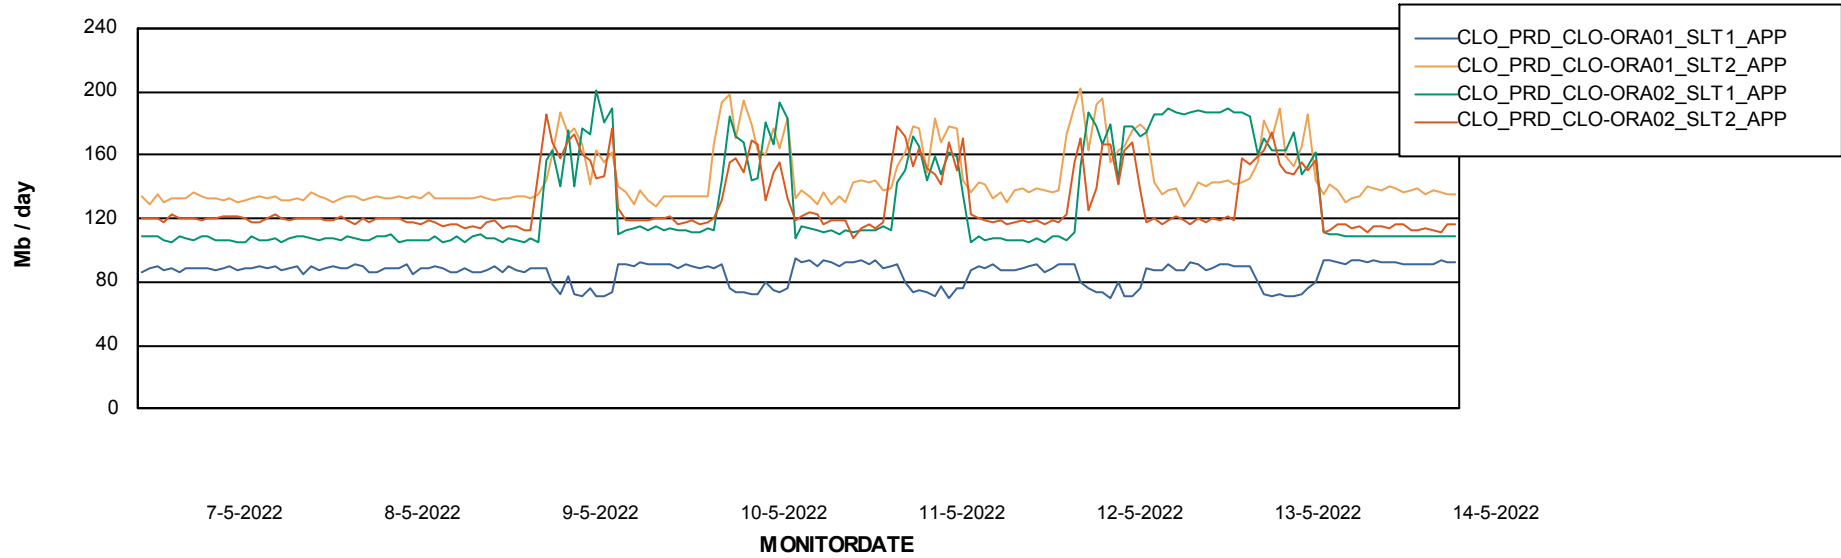

ABSSolute Application Server Services

Avg memory used per ABS Server Service