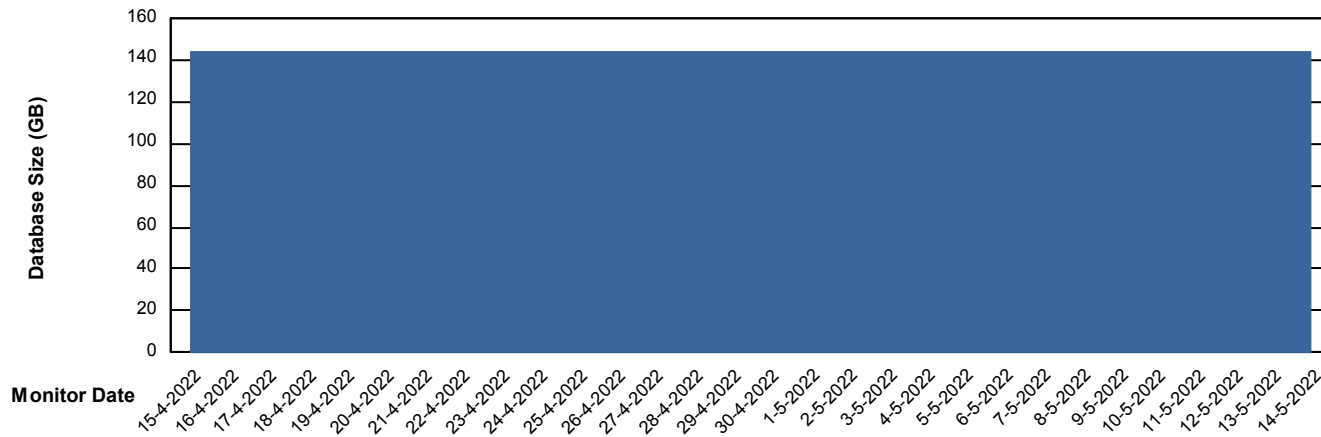

DATABASE SIZE CLODB_TEST_CLO-ORA02

Database growth over last month