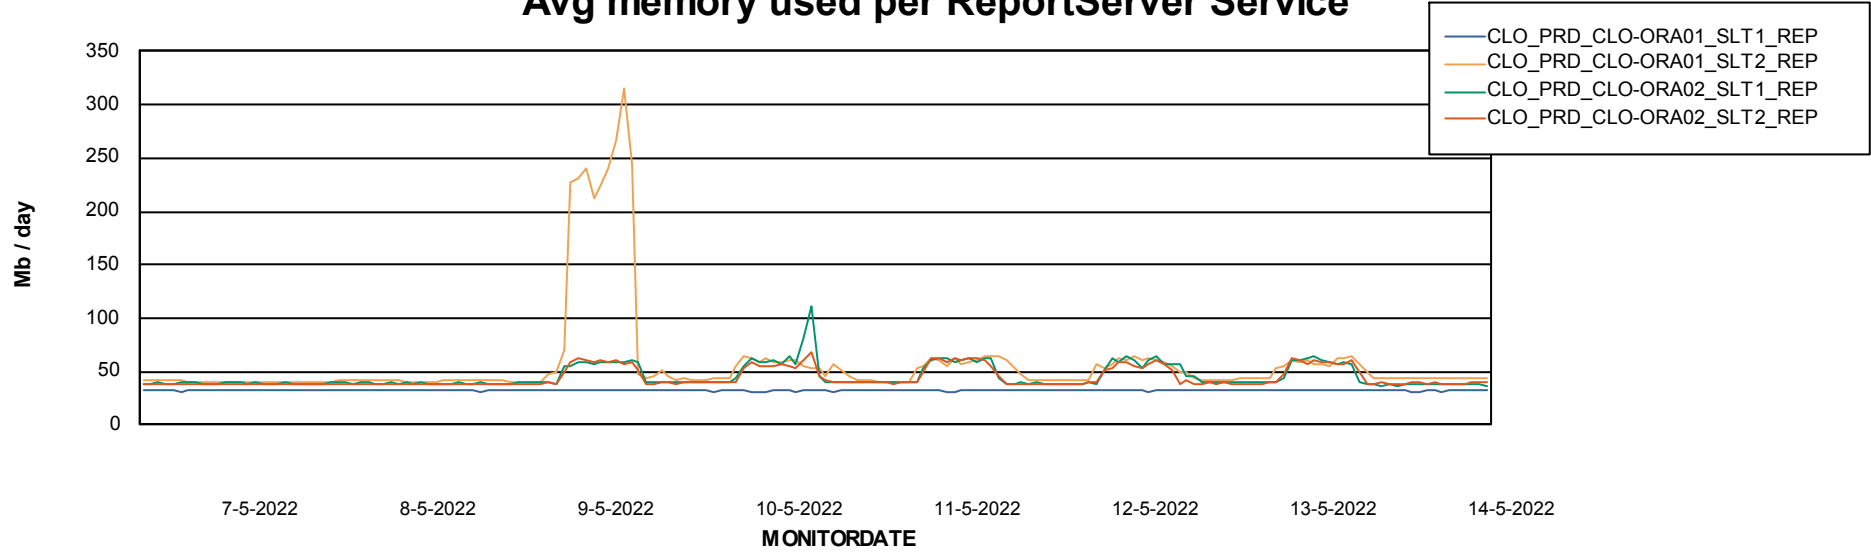

ABSSolute Application ReportServer Services

Avg memory used per ReportServer Service