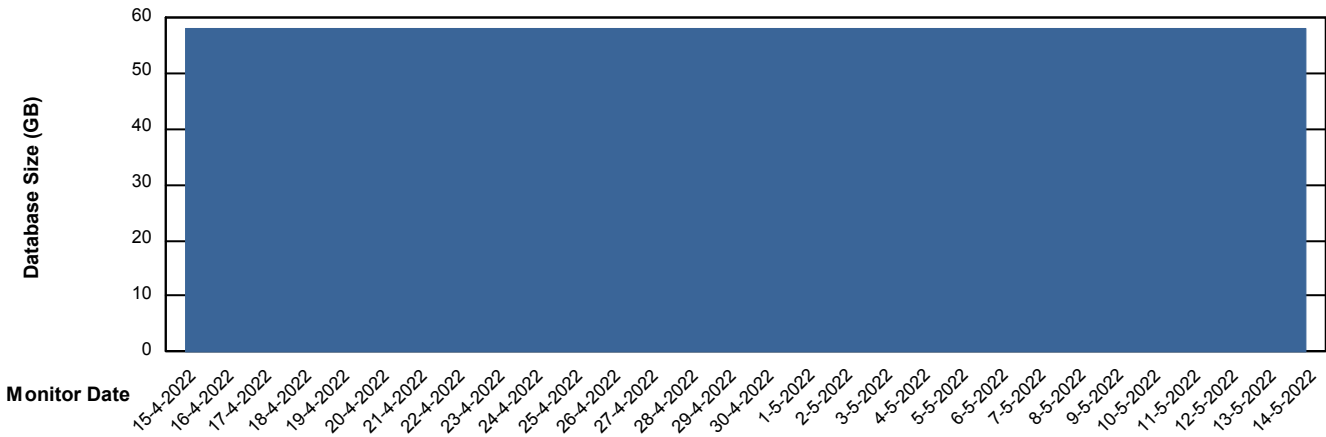

Weekly SLA Customer Report

Customer CIW Production
Database ID 45

Database Performance CIWDB_Production

Weekly SLA Customer Report

Customer CIW Production
Database ID 45

Database Performance CIWDB_Standby

Weekly SLA Customer Report

Customer CIW Production
 Database ID 45

DATABASE SIZE CIWDB_Production

Database growth over last month

Database Tablespace CIWDB_Production

Date	Tablespace Name	Filesize (Gb)	Usedsize (Gb)	Percentage free
14-5-2022	ABSDATA	54	44	19
	INDX	12	6	50
13-5-2022	ABSDATA	54	44	19
	INDX	12	6	50
12-5-2022	ABSDATA	54	44	19
	INDX	12	6	50
11-5-2022	ABSDATA	54	44	19
	INDX	12	6	50
10-5-2022	ABSDATA	54	44	19
	INDX	12	6	50
9-5-2022	ABSDATA	54	44	19
	INDX	12	6	50
8-5-2022	ABSDATA	54	44	19
	INDX	12	6	50