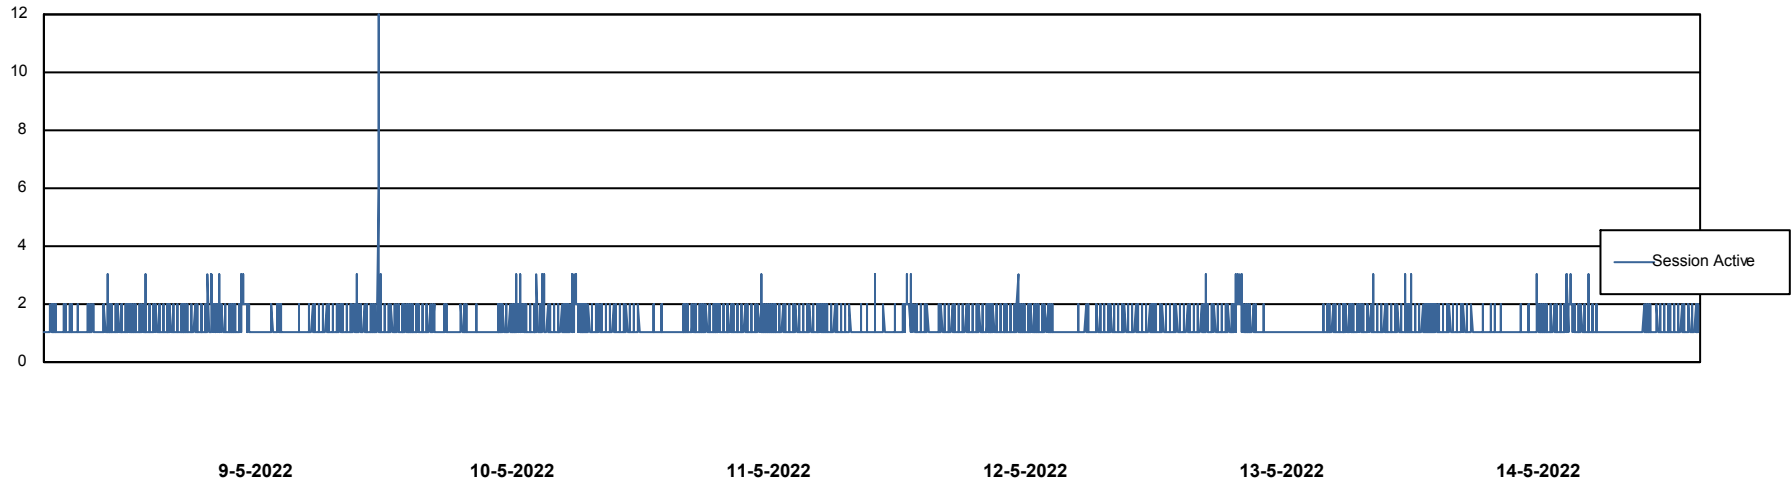

Harddisk Usage CIW_PRD_ORACLE2

	Free disk space on c: (%)	Total disk space on c: (Gb)	Free disk space on d: (%)	Total disk space on d: (Gb)	Free disk space on e: (%)	Total disk space on e: (Gb)
14-5-2022	91	701	65	700	100	830
13-5-2022	90	701	64	700	100	830
12-5-2022	90	701	64	700	100	830
11-5-2022	90	701	64	700	100	830
10-5-2022	91	701	65	700	100	830
9-5-2022	91	701	65	700	100	830
8-5-2022	91	701	65	700	100	830

Weekly SLA Customer Report

Customer CIW Production
Database ID 45

Database Performance CIWDB_Production

Weekly SLA Customer Report

Customer CIW Production
Database ID 45

Database Performance CIWDB_Standby

Weekly SLA Customer Report