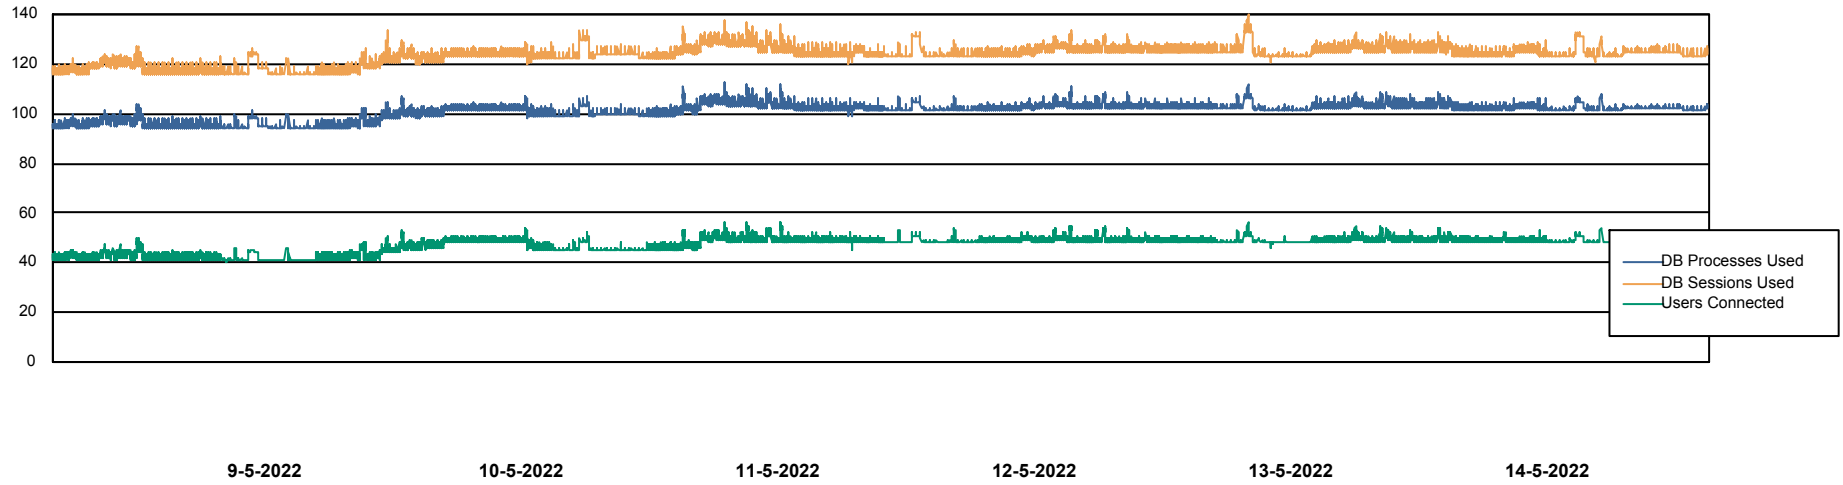

Harddisk Usage CIW_PRD_ORACLE2

	Free disk space on c: (%)	Total disk space on c: (Gb)	Free disk space on d: (%)	Total disk space on d: (Gb)	Free disk space on e: (%)	Total disk space on e: (Gb)
14-5-2022	91	701	65	700	100	830
13-5-2022	90	701	64	700	100	830
12-5-2022	90	701	64	700	100	830
11-5-2022	90	701	64	700	100	830
10-5-2022	91	701	65	700	100	830
9-5-2022	91	701	65	700	100	830
8-5-2022	91	701	65	700	100	830

Weekly SLA Customer Report

Customer CIW Production
Database ID 45

Database Performance CIWDB_Production

Weekly SLA Customer Report

Customer CIW Production
Database ID 45

Database Performance CIWDB_Standby

Weekly SLA Customer Report