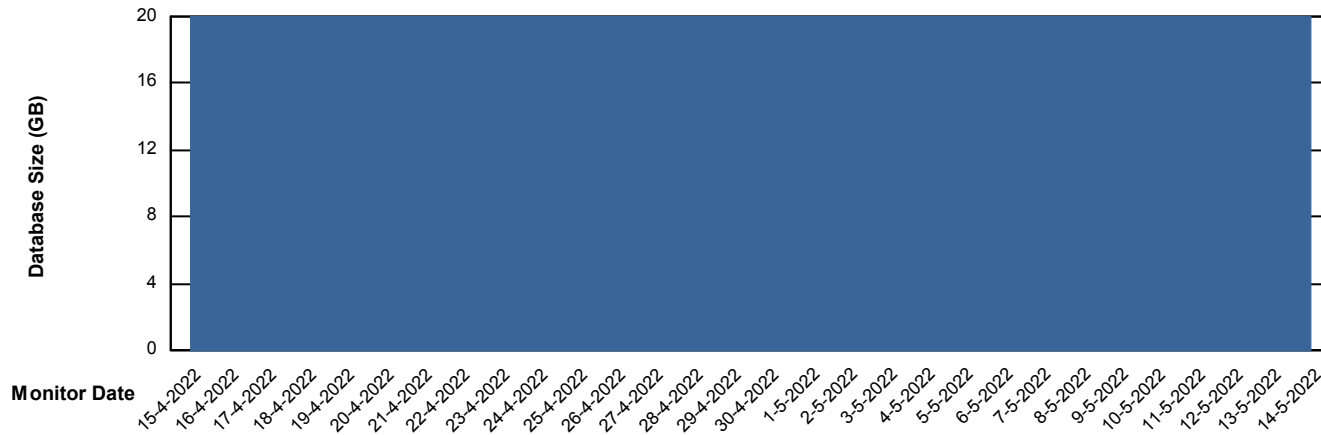

DATABASE SIZE BCMDB_ABS1 Production Database

Database growth over last month