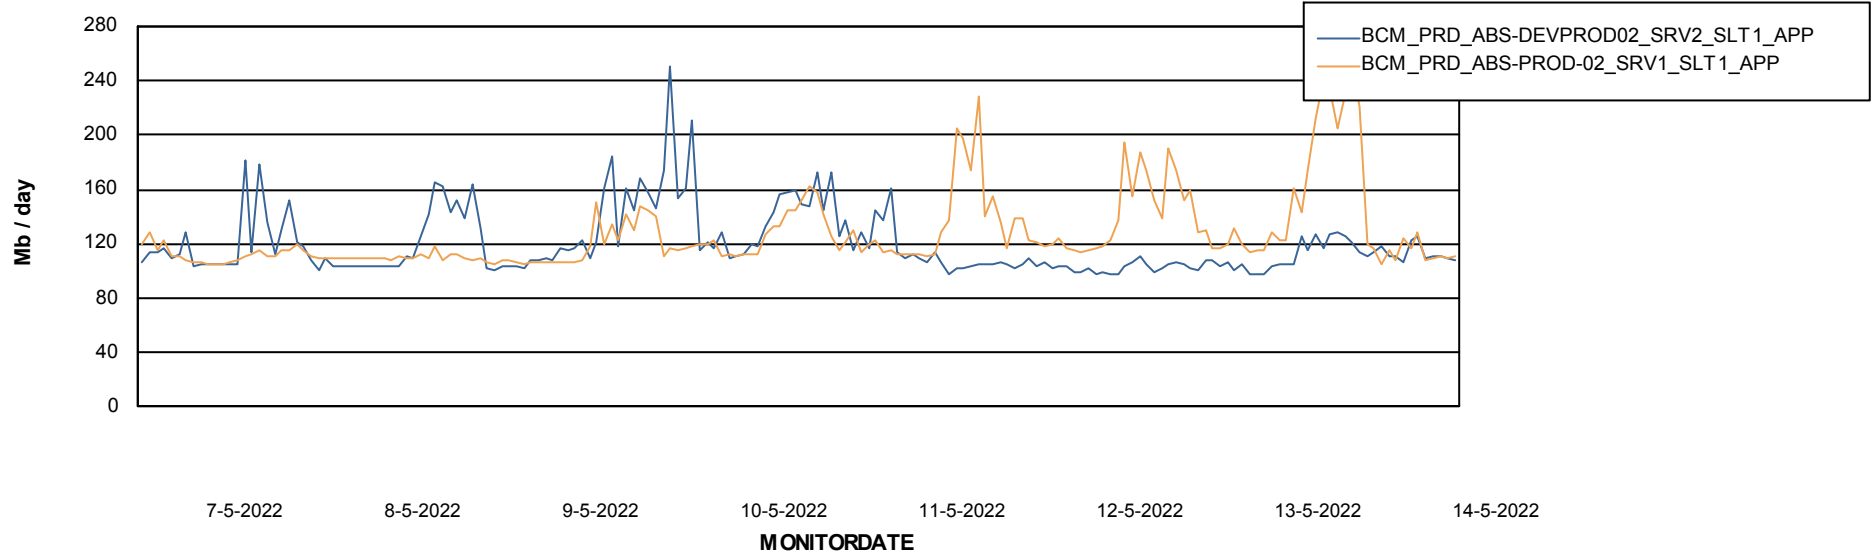

ABSSolute Application Server Services

Avg memory used per ABS Server Service