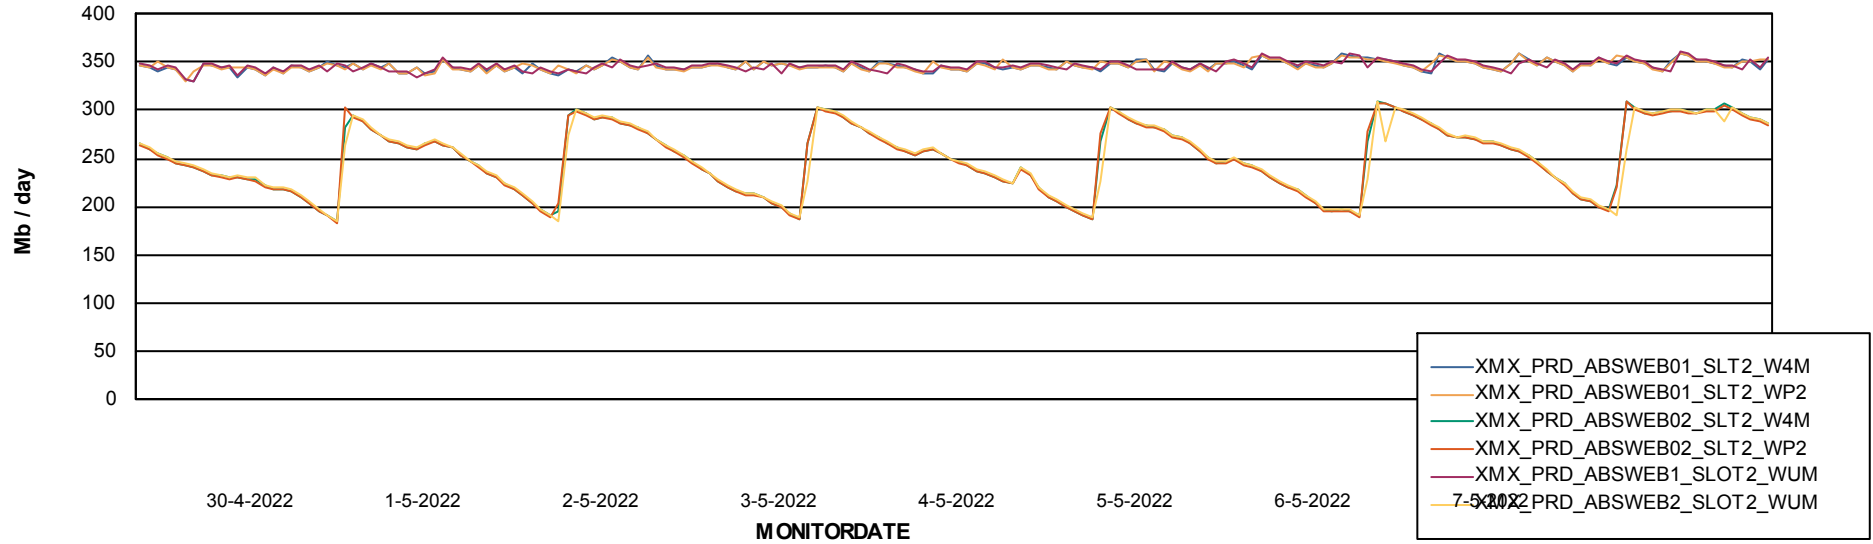

ABSSolute Web Component Services

Avg memory used per ABS Web component