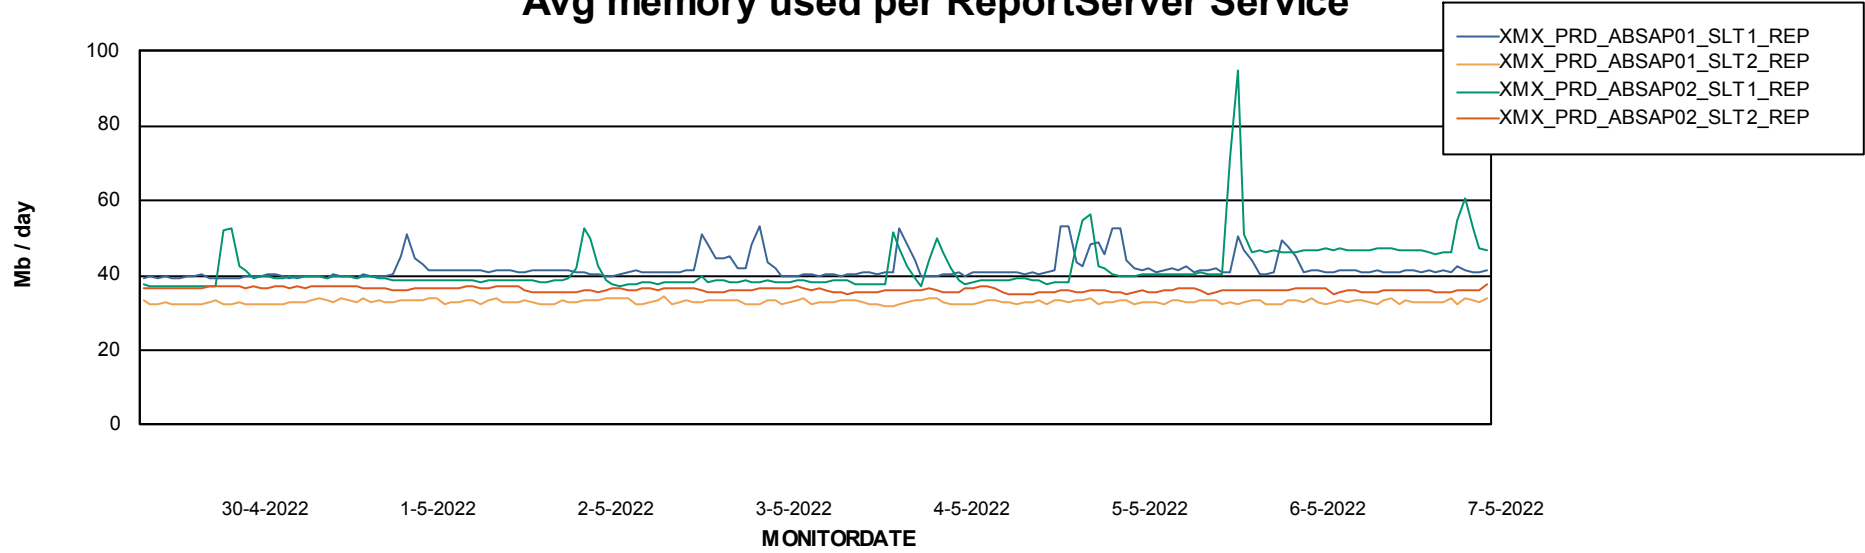

Weekly SLA Customer Report

Customer XMX Production
Database ID 146

Standby Database Health XMX Production

Recovery lag for last 7 days

Weekly SLA Customer Report

Customer XMX Production
Database ID 146

ABSSolute Application Server Services

Avg memory used per ABS Server Service

Avg users per day per ABS server

Weekly SLA Customer Report

Customer XMX Production
Database ID 146

ABSSolute Application ReportServer Services

Avg memory used per ReportServer Service

Weekly SLA Customer Report

Customer XMX Production
Database ID 146

ABSSolute Web Component Services

Avg memory used per ABS Web component

Weekly SLA Customer Report

Customer XMX Production
Database ID 146

Disaster per ABS component