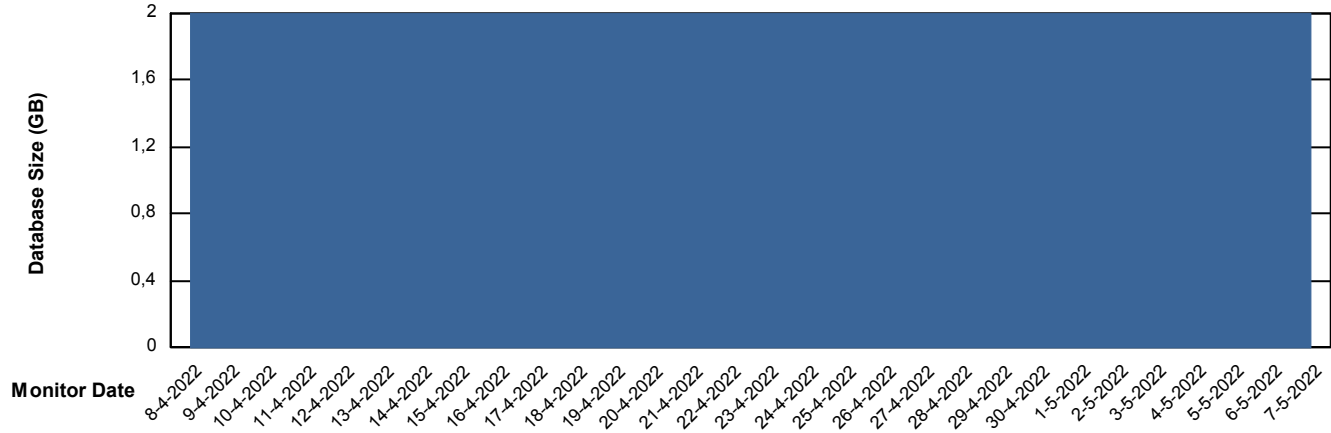

DB Processes Max 0
DB Processes Max 4
DB Processes Max 1,000

Weekly SLA Customer Report

Customer XMX Production
 Database ID 146

DATABASE SIZE XMX_PROD_ABSDB01_PRDB

Database growth over last month

Database Tablespace XMX_PROD_ABSDB01_PRDB