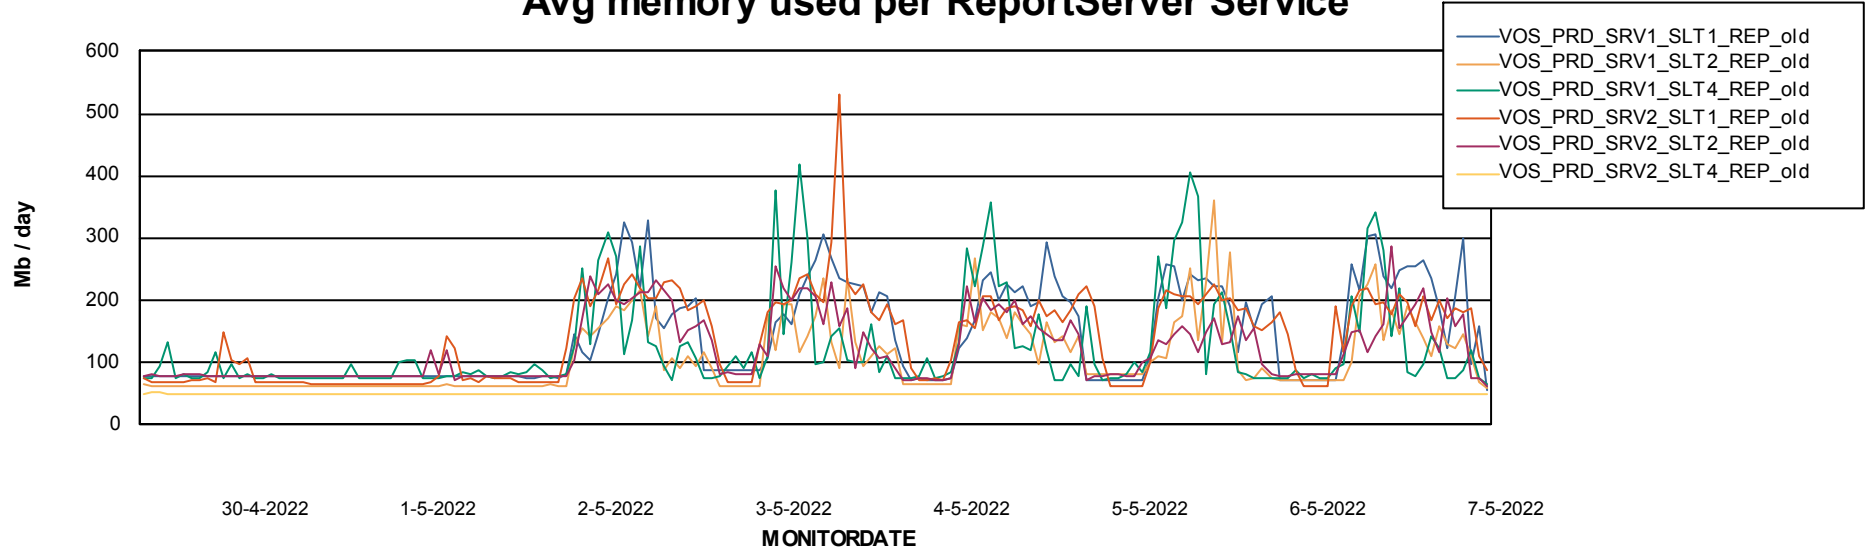

Avg users per day per ABS server

Weekly SLA Customer Report

Customer VOS_Production_old
Database ID 68

ABSSolute Application ReportServer Services

Avg memory used per ReportServer Service

Weekly SLA Customer Report