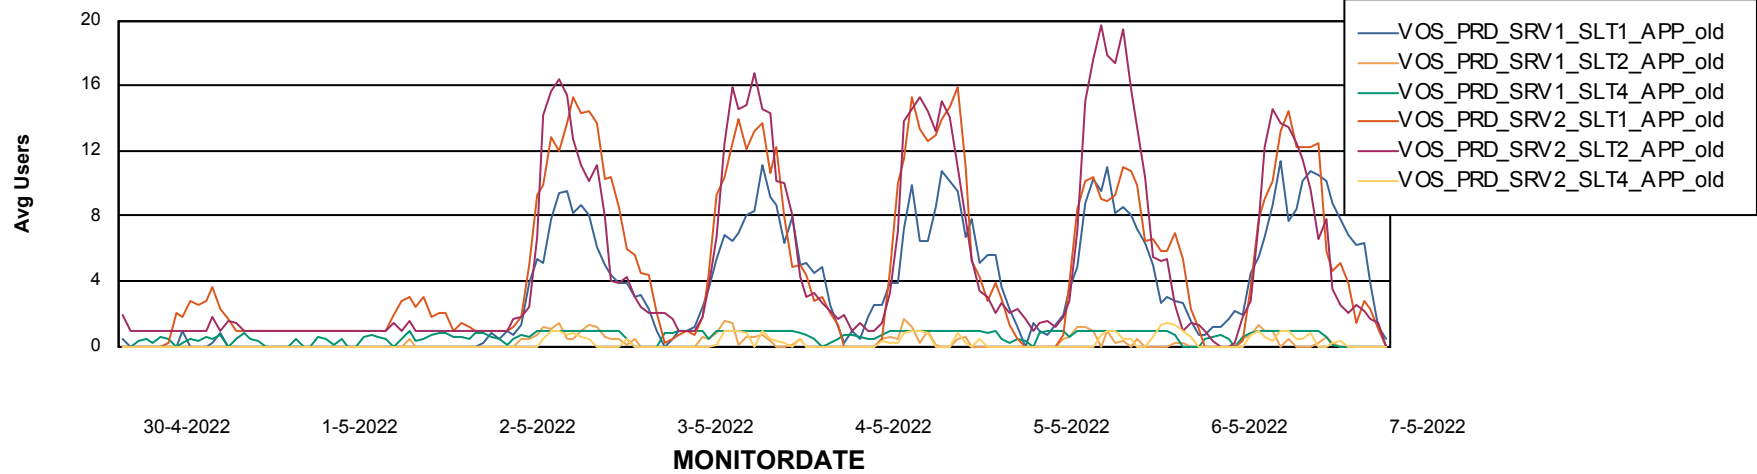

Avg users per day per ABS server