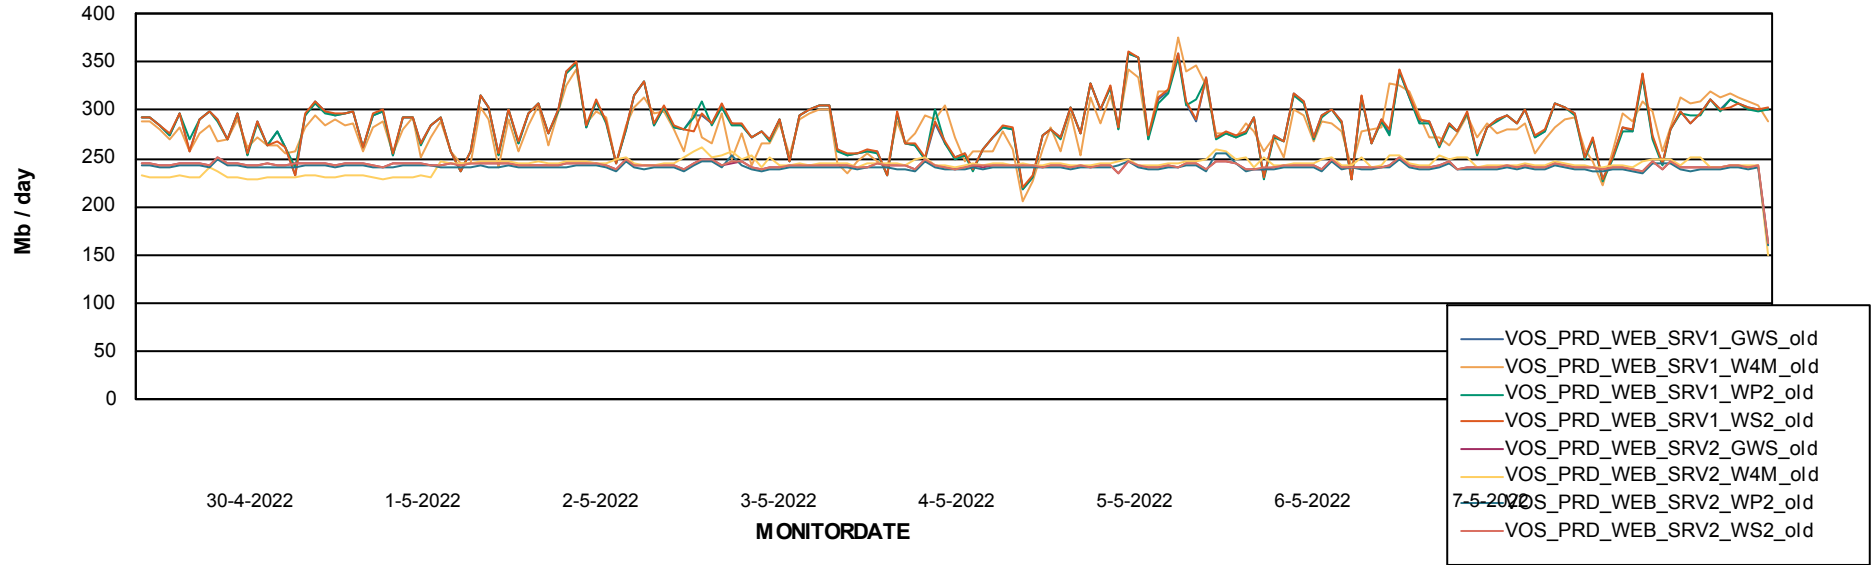

ABSSolute Web Component Services

Avg memory used per ABS Web component