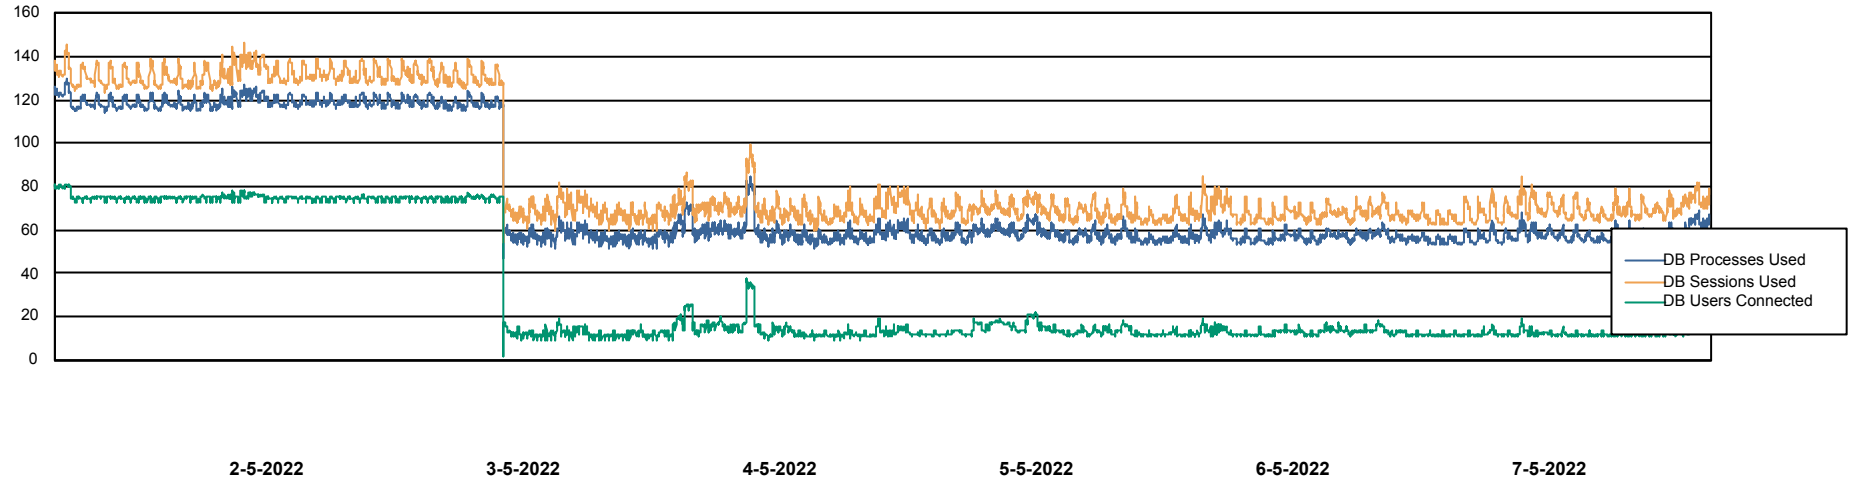

Database Performance VOSDB_BI