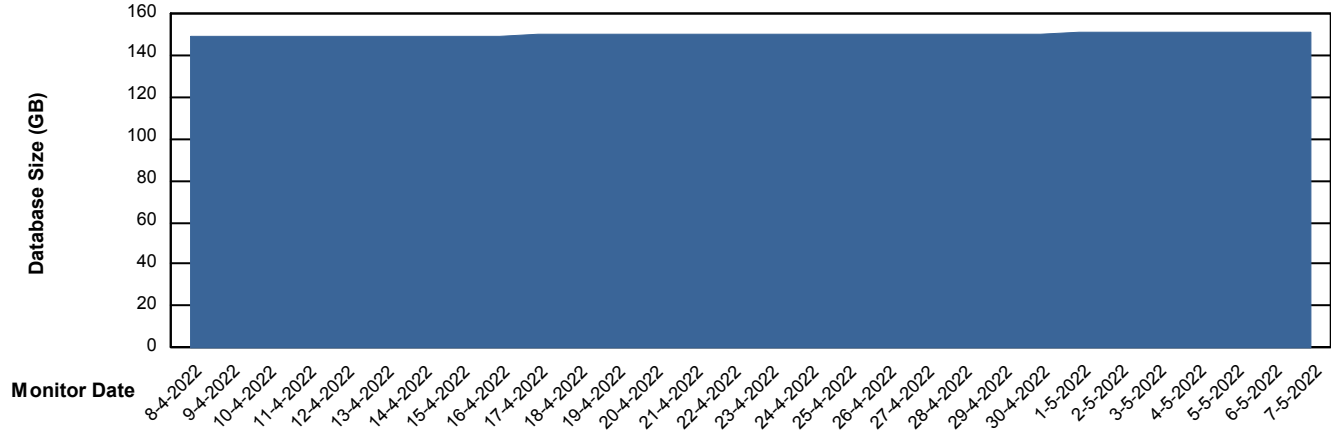

DATABASE SIZE VOSDB_BI

Database growth over last month