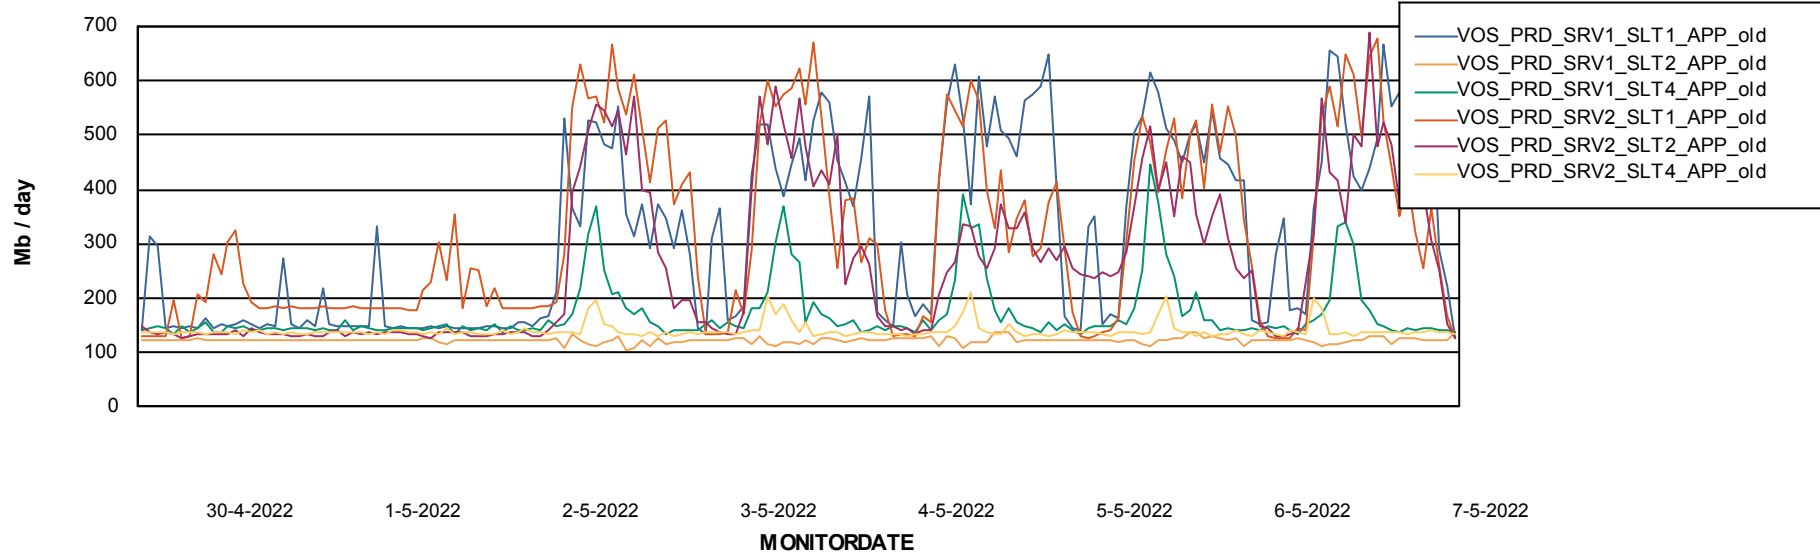

Standby Database Health VOS_Production_old

Recovery lag for last 7 days

Weekly SLA Customer Report

Customer VOS_Production_old
Database ID 68

ABSSolute Application Server Services

Avg memory used per ABS Server Service