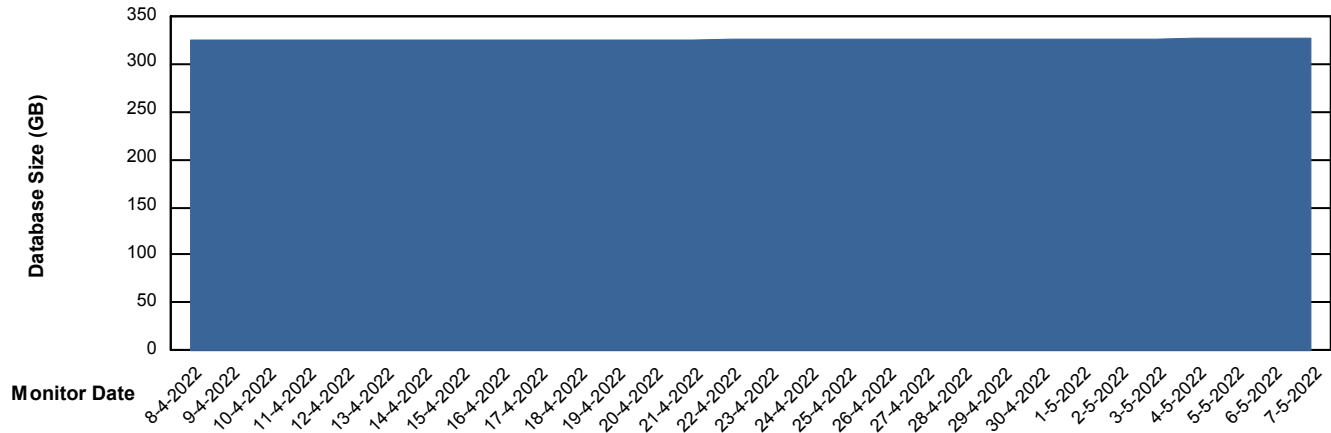

DATABASE SIZE VOSDB_Production_old

Database growth over last month