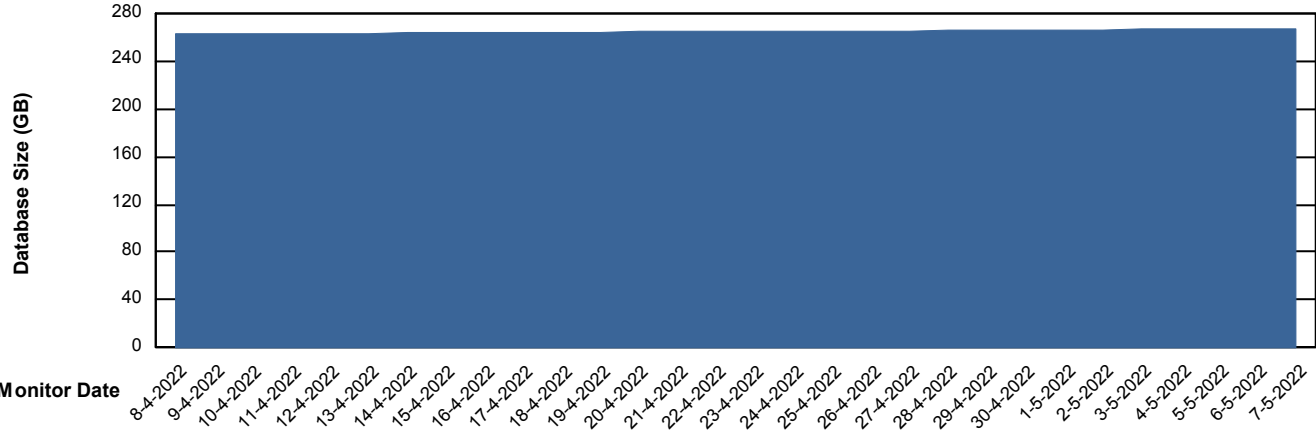

DATABASE SIZE STKDB_Production

Database growth over last month