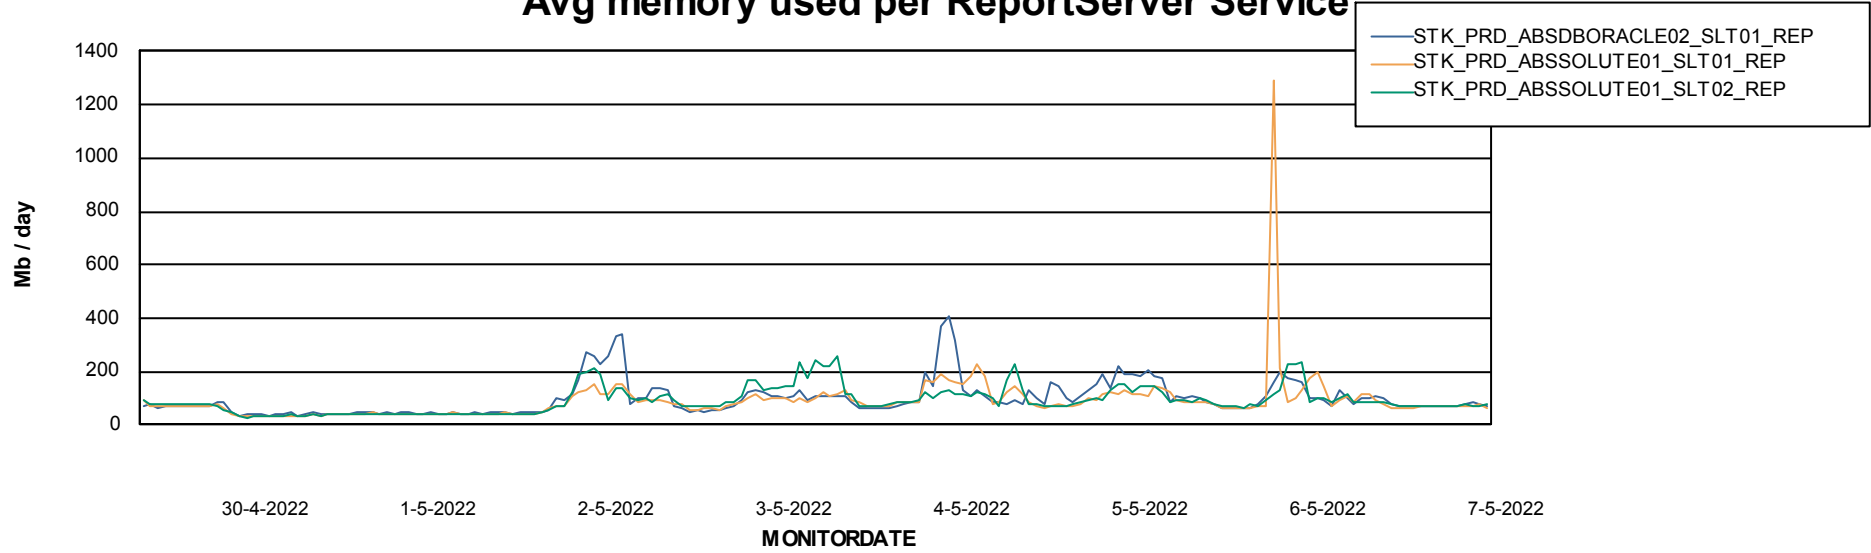

Avg memory used per ABS Server Service

Avg users per day per ABS server

Weekly SLA Customer Report

Customer STK_Production
Database ID 82

ABSSolute Application ReportServer Services

Avg memory used per ReportServer Service