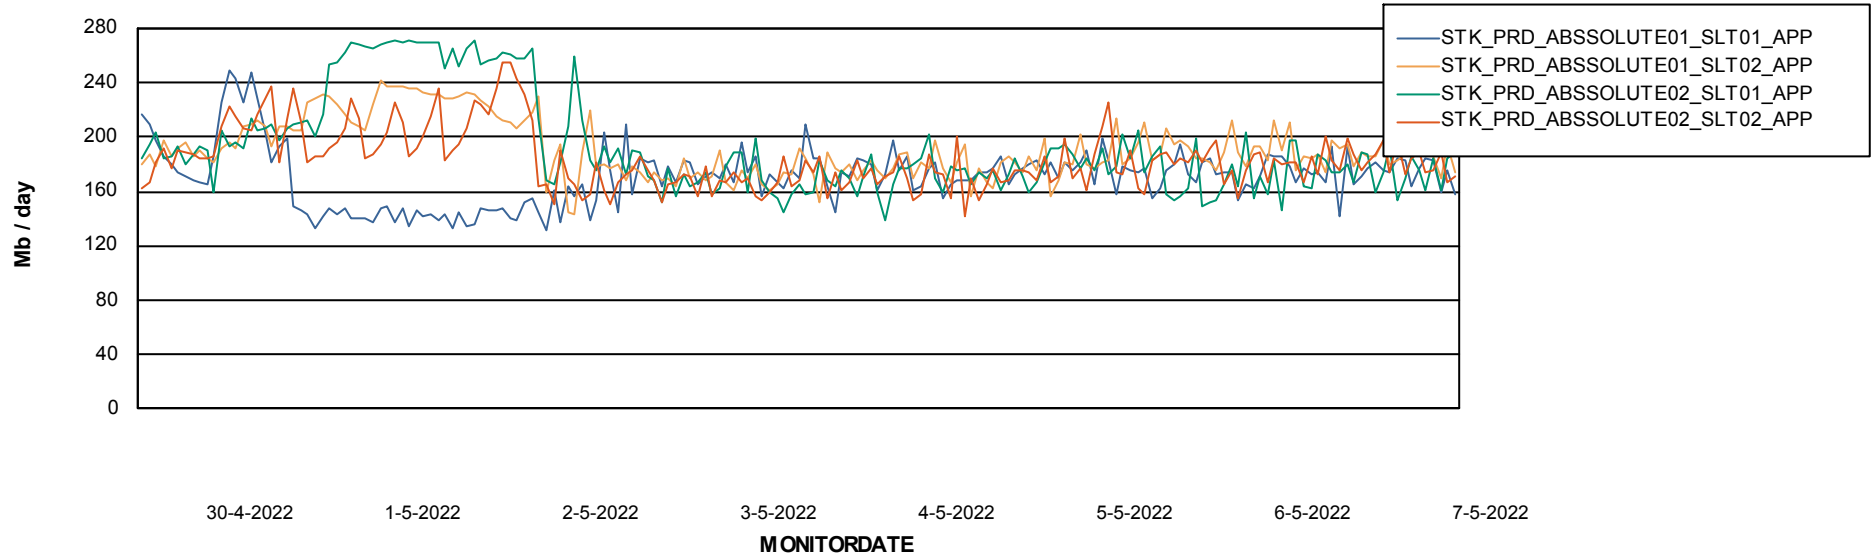

ABSSolute Application Server Services

Avg memory used per ABS Server Service