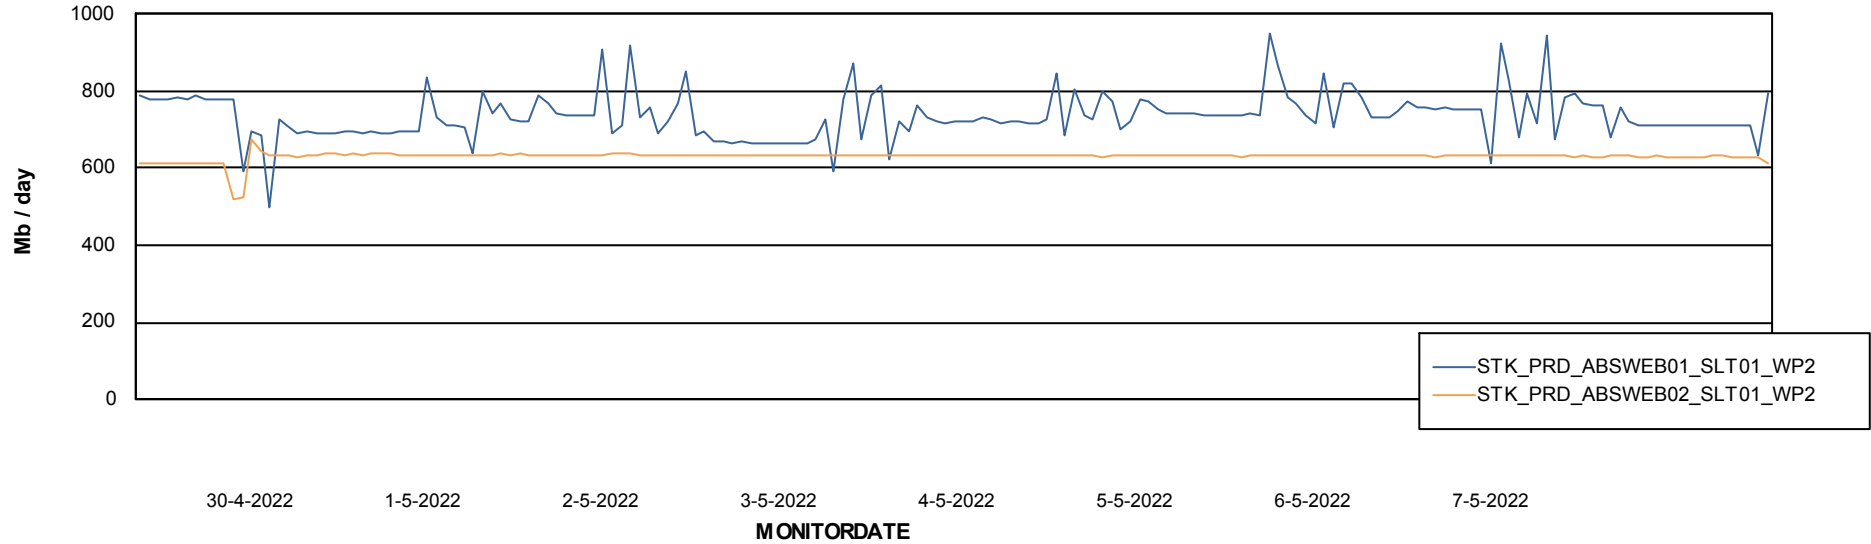

ABSSolute Web Component Services

Avg memory used per ABS Web component