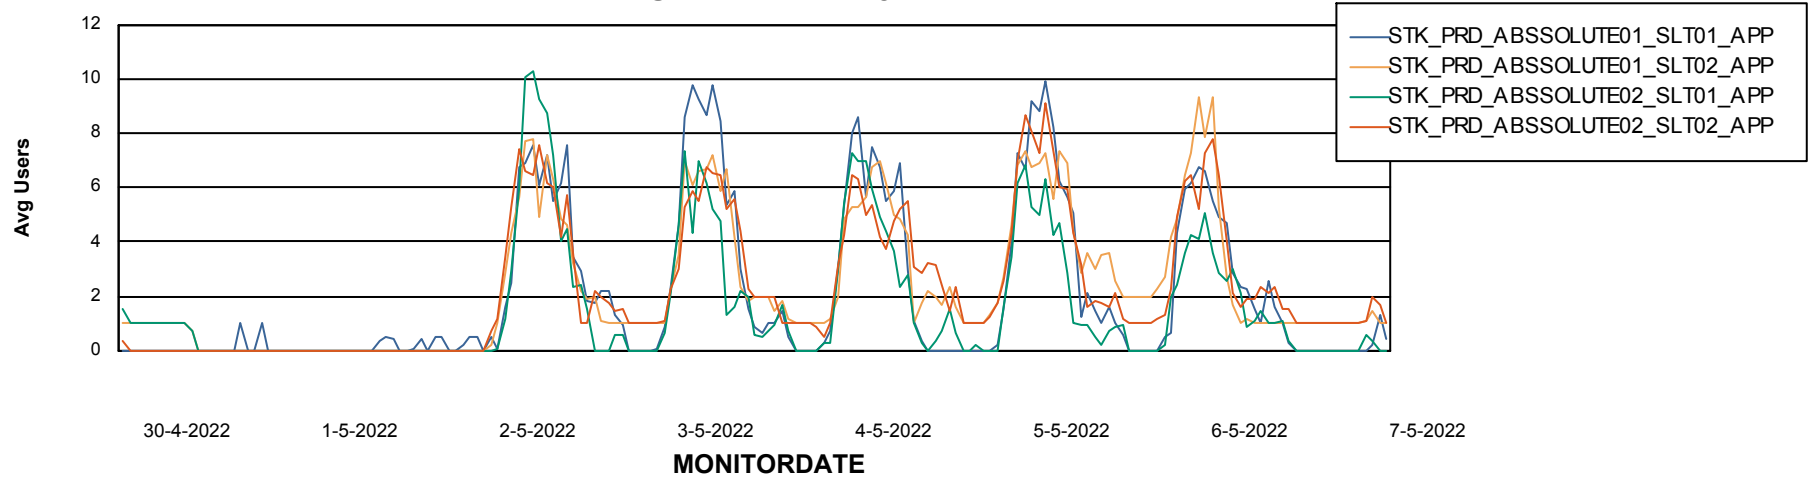

Avg users per day per ABS server