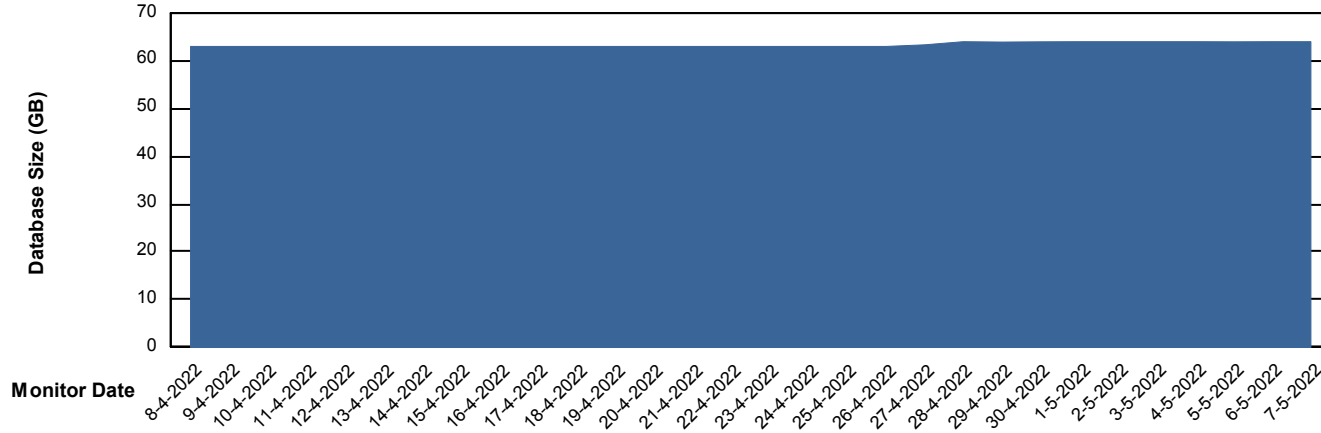

Weekly SLA Customer Report

Customer SPO_Production Silver
Database ID 57

Database Performance SPODB_BI

DB Processes Max 500
DB Sessions Max 772

Weekly SLA Customer Report

Customer SPO_Production Silver
Database ID 57

Database Performance SPODB_Production

DB Processes Max 300
DB Sessions Max 472

Weekly SLA Customer Report

Customer SPO_Production Silver
Database ID 57

Database Performance SPODB_Standby

DB Processes Max 300
DB Sessions Max 472

Weekly SLA Customer Report

Customer SPO_Production Silver
Database ID 57

DATABASE SIZE SPODB_BI

Database growth over last month

DATABASE SIZE SPODB_Production

Database growth over last month

Weekly SLA Customer Report