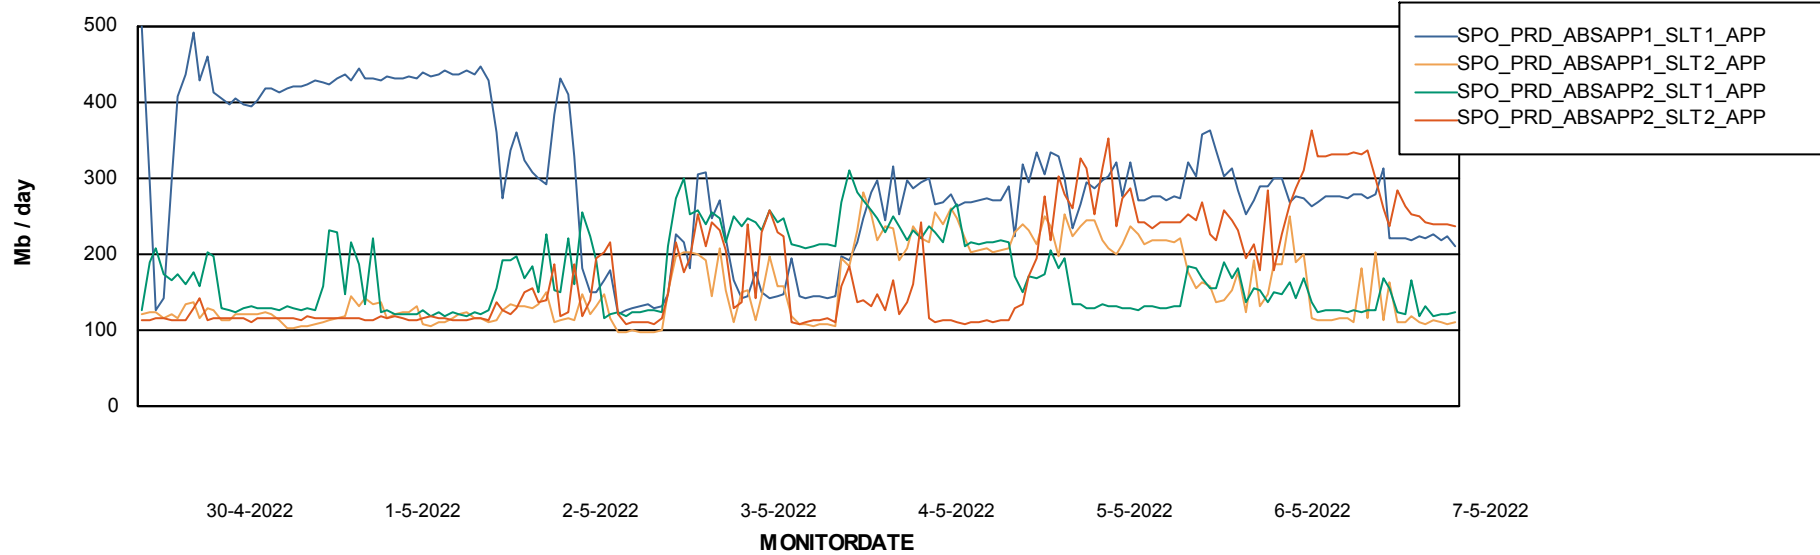

Standby Database Health SPO_Production Silver

Recovery lag for last 7 days

Weekly SLA Customer Report

Customer SPO_Production Silver
Database ID 57

ABSSolute Application Server Services

Avg memory used per ABS Server Service