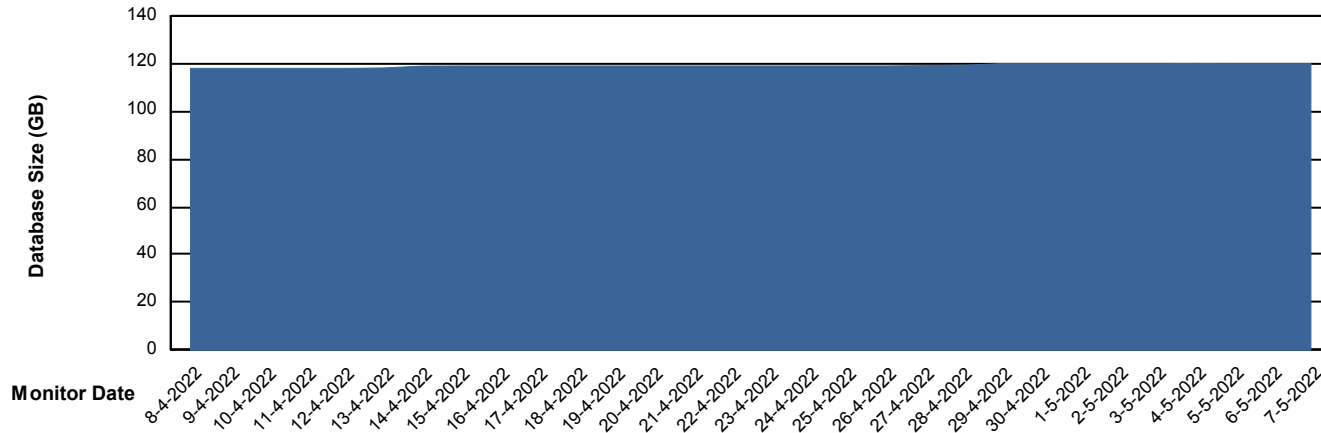

Weekly SLA Customer Report

Customer SPO_Production Silver
Database ID 57

DATABASE SIZE SPODB_BI

Database growth over last month

DATABASE SIZE SPODB_Production

Database growth over last month

Weekly SLA Customer Report

Customer SPO_Production Silver
 Database ID 57

Database Tablespace SPODB_BI

Date	Tablespace Name	Filesize (Gb)	Usedsize (Gb)	Percentage free
7-5-2022	ABSDATA	34	27	21
	INDX	80	35	56
6-5-2022	ABSDATA	34	27	21
	INDX	80	35	56
5-5-2022	ABSDATA	34	27	21
	INDX	80	35	56
4-5-2022	ABSDATA	34	27	21
	INDX	80	35	56
3-5-2022	ABSDATA	34	27	21
	INDX	80	35	56
2-5-2022	ABSDATA	34	27	21
	INDX	80	35	56
1-5-2022	ABSDATA	34	27	21
	INDX	80	35	56