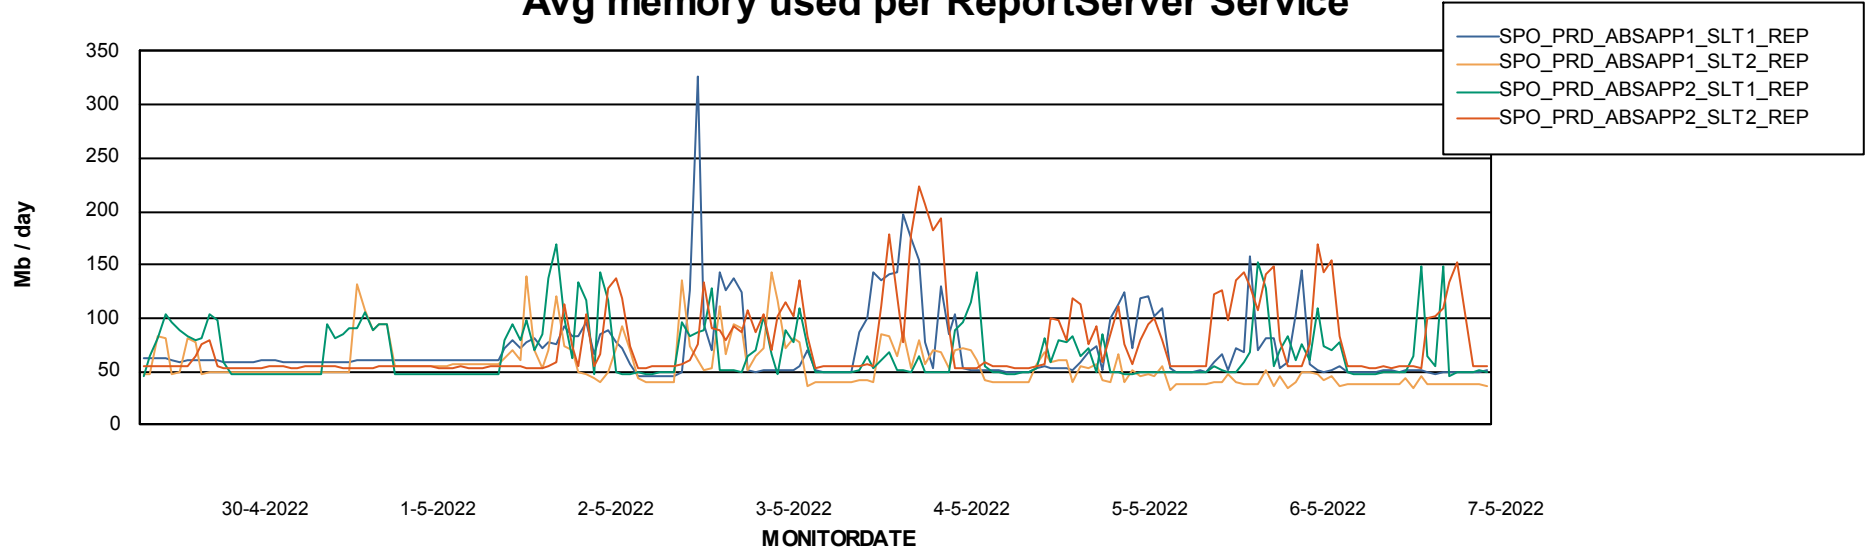

Avg users per day per ABS server

Weekly SLA Customer Report

Customer SPO_Production Silver
Database ID 57

ABSSolute Application ReportServer Services

Avg memory used per ReportServer Service

Weekly SLA Customer Report