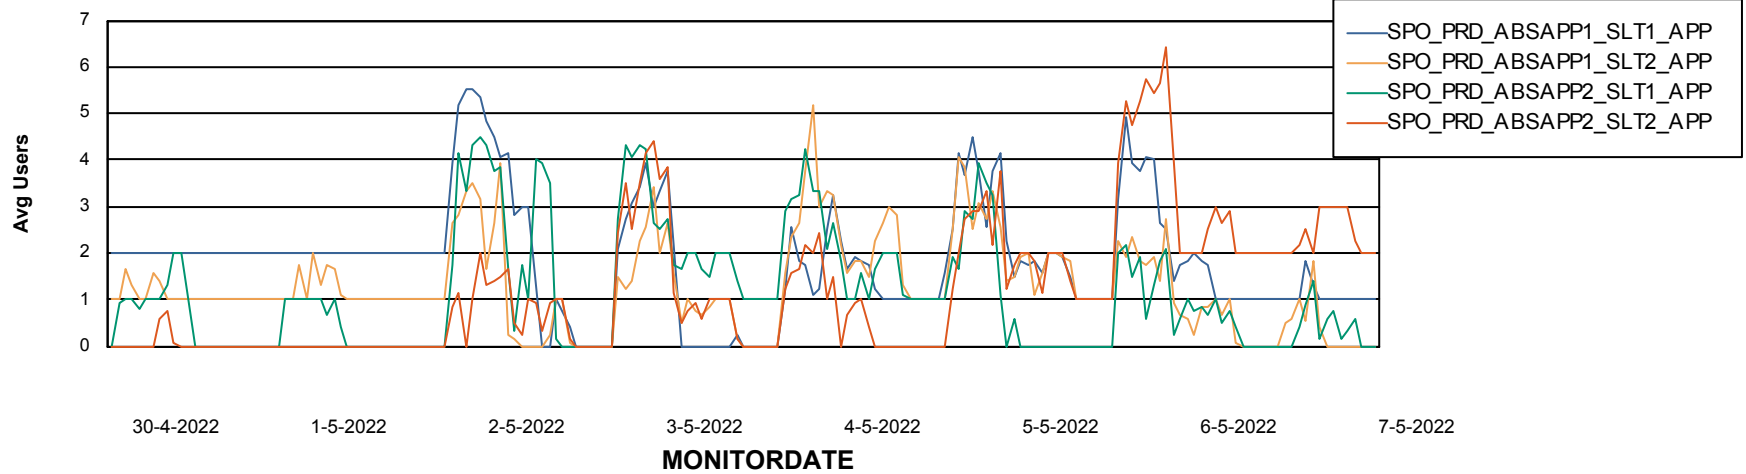

Avg users per day per ABS server