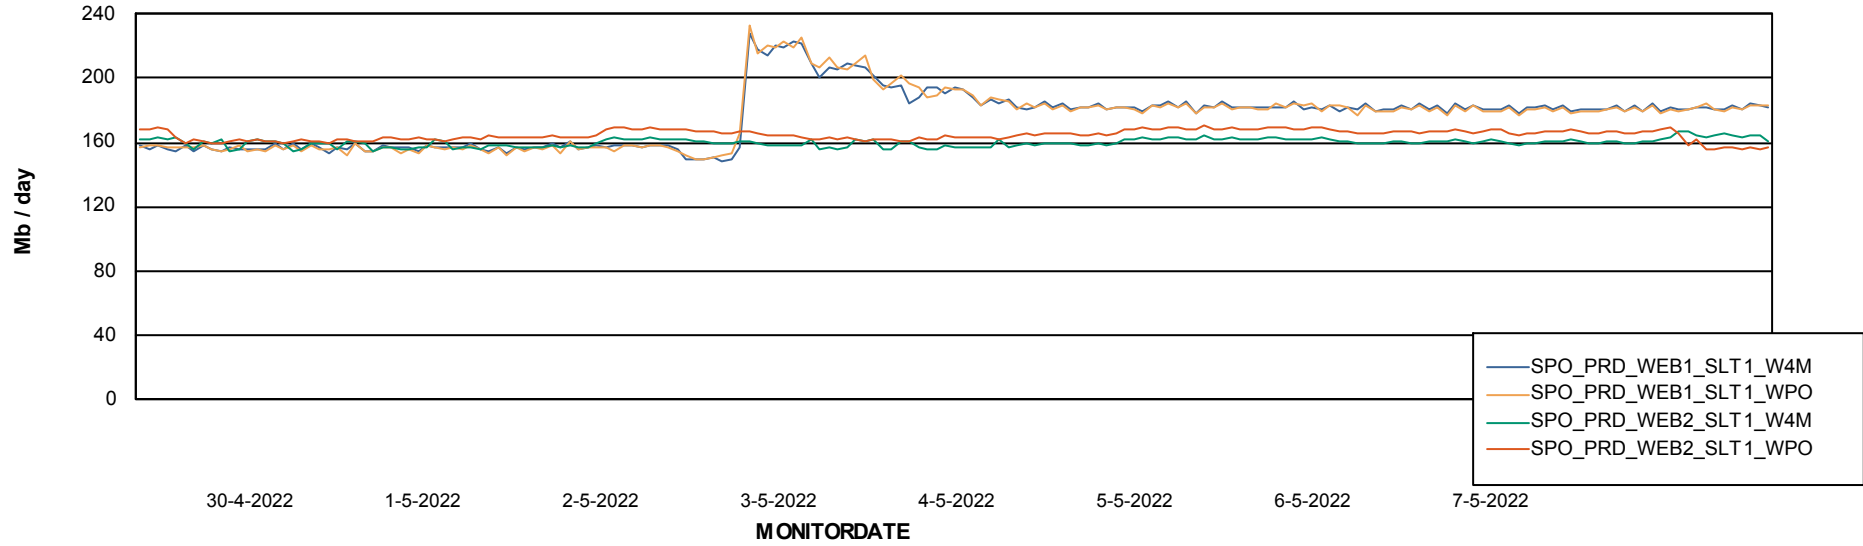

ABSSolute Web Component Services

Avg memory used per ABS Web component