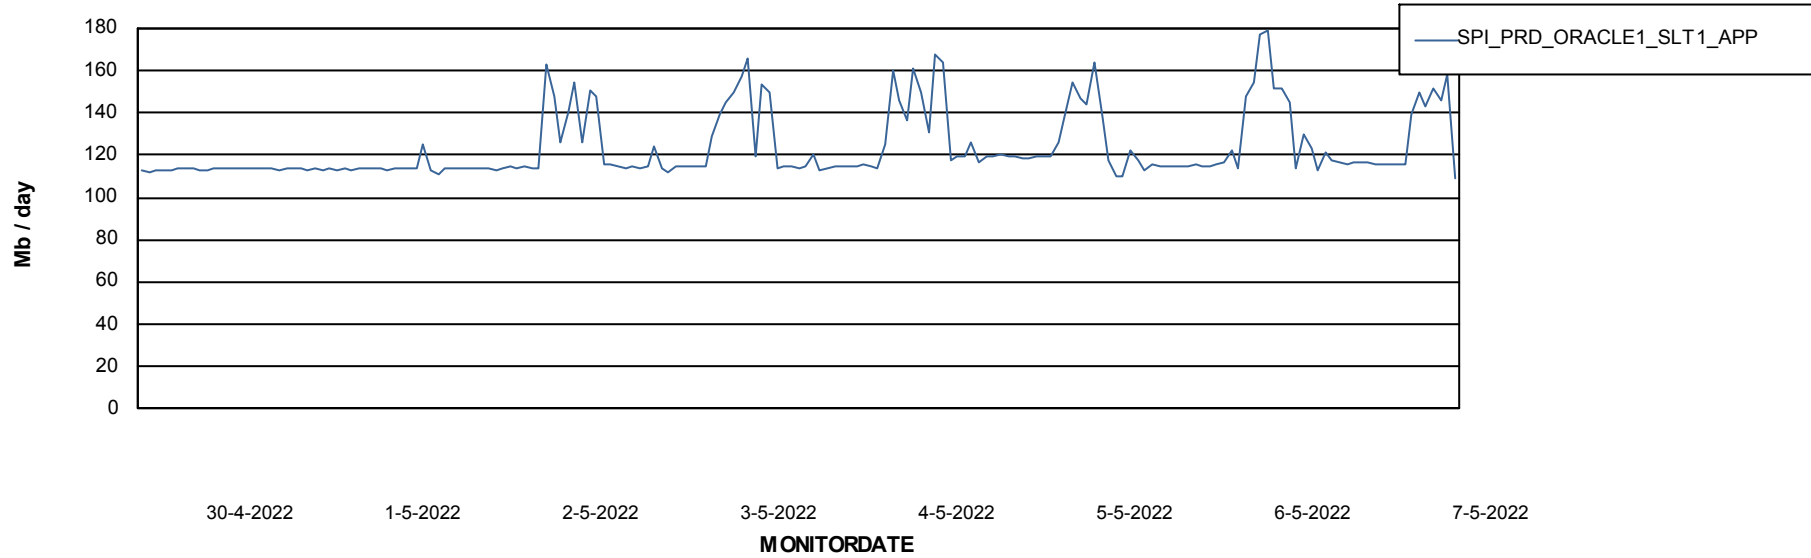

Weekly SLA Customer Report

Customer SPI_Production
Database ID 49

Database Performance SPIDB_Production

DB Processes Max 500

Weekly SLA Customer Report

Customer SPI_Production
Database ID 49

Database Performance SPIDB_Standby

DB Processes Max 500

Weekly SLA Customer Report

Customer SPI_Production
 Database ID 49

DATABASE SIZE SPIDB_Production

Database growth over last month

Database Tablespace SPIDB_Production

Date	Tablespace Name	Filesize (Gb)	Usedsize (Gb)	Percentage free
7-5-2022	ABSDATA	5	2	52
	INDX	8	4	50
6-5-2022	ABSDATA	5	2	52
	INDX	8	4	50
5-5-2022	ABSDATA	5	2	52
	INDX	8	4	50
4-5-2022	ABSDATA	5	2	52
	INDX	8	4	50
3-5-2022	ABSDATA	5	2	52
	INDX	8	4	50
2-5-2022	ABSDATA	5	2	52
	INDX	8	4	50
1-5-2022	ABSDATA	5	2	52
	INDX	8	4	50

Weekly SLA Customer Report

Customer SPI_Production
Database ID 49

ABSSolute Application Server Services

Avg memory used per ABS Server Service

Avg users per day per ABS server

Weekly SLA Customer Report

Customer SPI_Production
Database ID 49