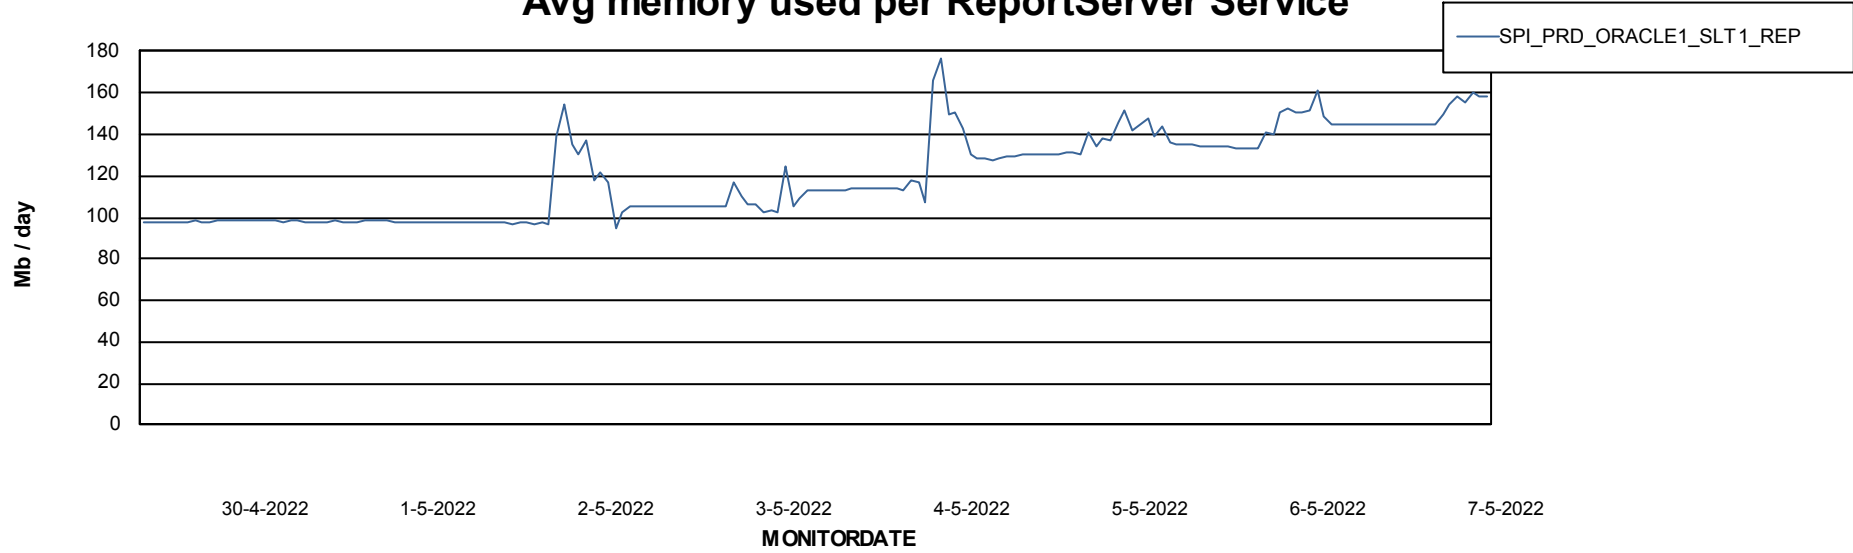

ABSSolute Application ReportServer Services

Avg memory used per ReportServer Service