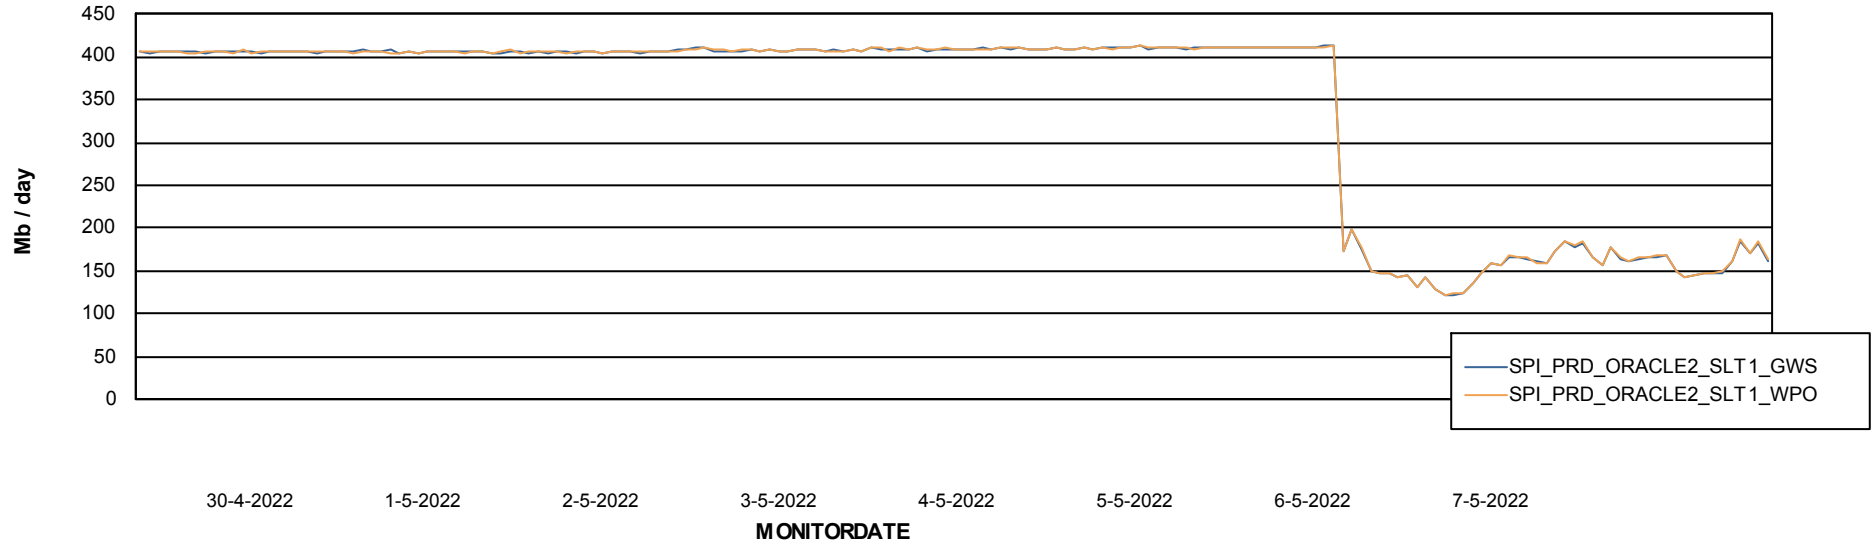

ABSSolute Application ReportServer Services

Avg memory used per ReportServer Service

Weekly SLA Customer Report

Customer SPI_Production
Database ID 49

ABSSolute Web Component Services

Avg memory used per ABS Web component