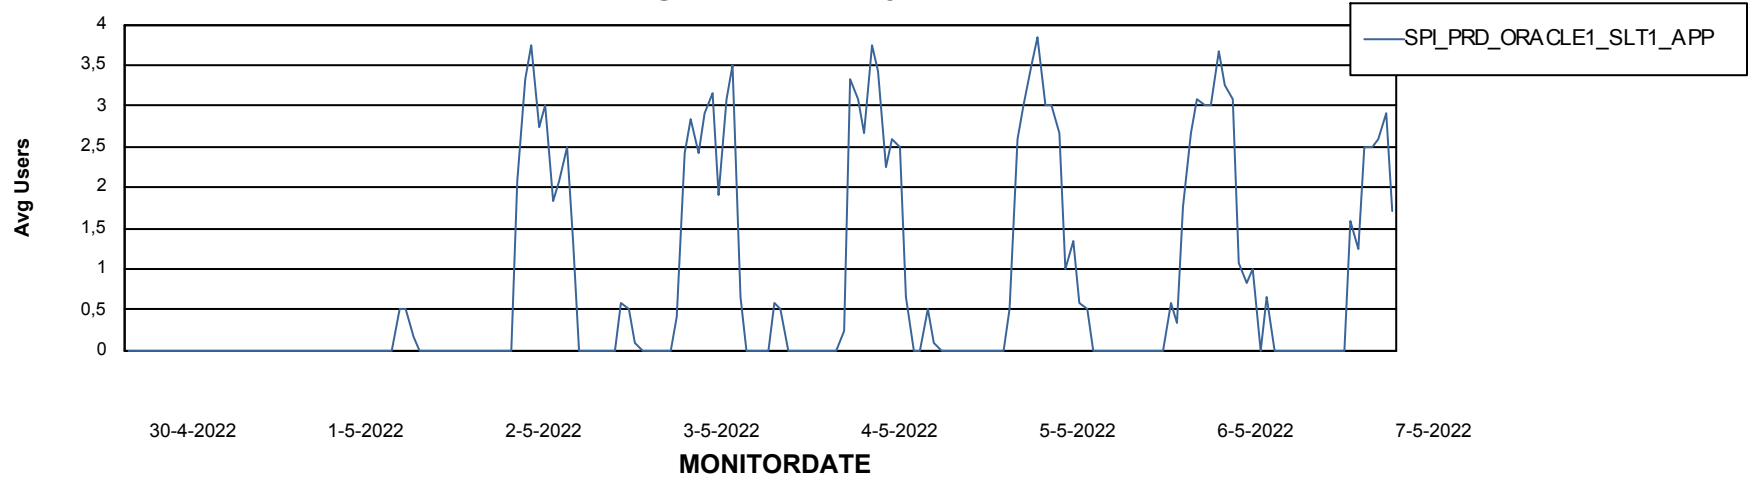

Weekly SLA Customer Report

Customer SPI_Production
Database ID 49

ABSSolute Application Server Services

Avg memory used per ABS Server Service

Avg users per day per ABS server

Weekly SLA Customer Report

Customer SPI_Production
Database ID 49