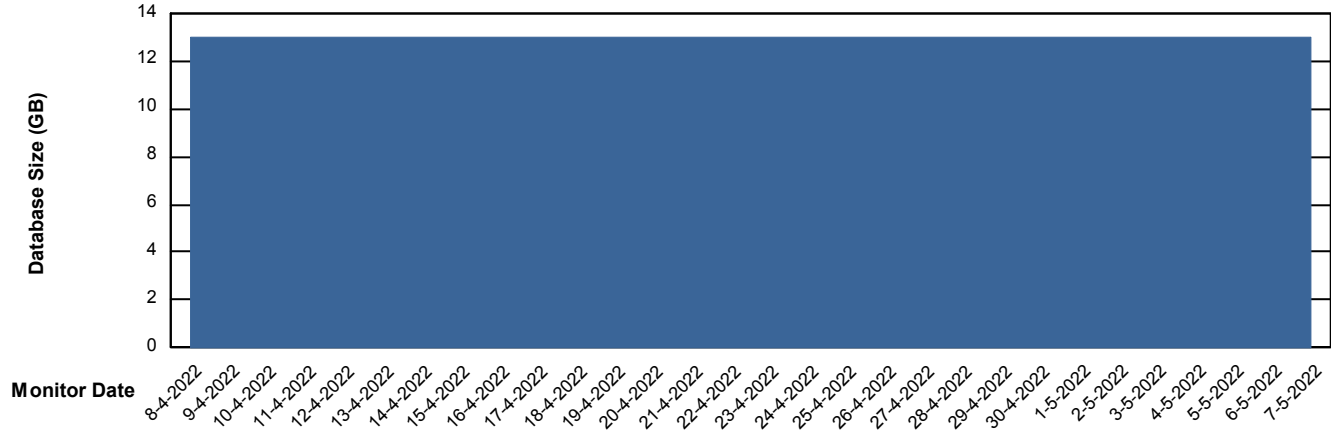

DB Processes Max 500

Weekly SLA Customer Report

Customer SPI_Production
 Database ID 49

DATABASE SIZE SPIDB_Production

Database growth over last month

Database Tablespace SPIDB_Production

Date	Tablespace Name	Filesize (Gb)	Usedsize (Gb)	Percentage free
7-5-2022	ABSDATA	5	2	52
	INDX	8	4	50
6-5-2022	ABSDATA	5	2	52
	INDX	8	4	50
5-5-2022	ABSDATA	5	2	52
	INDX	8	4	50
4-5-2022	ABSDATA	5	2	52
	INDX	8	4	50
3-5-2022	ABSDATA	5	2	52
	INDX	8	4	50
2-5-2022	ABSDATA	5	2	52
	INDX	8	4	50
1-5-2022	ABSDATA	5	2	52
	INDX	8	4	50