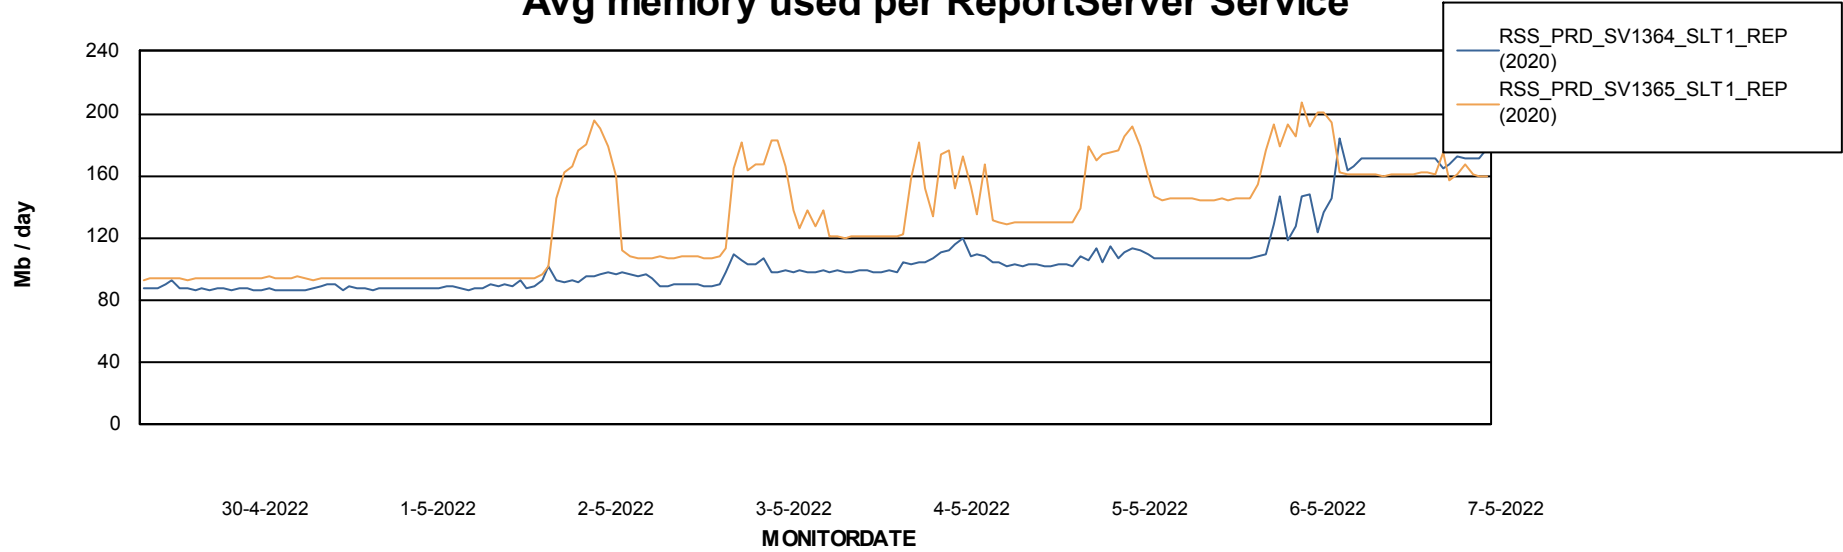

Avg memory used per ABS Server Service

Avg users per day per ABS server

Weekly SLA Customer Report

Customer RSS Production
Database ID 52

ABSSolute Application ReportServer Services

Avg memory used per ReportServer Service

Weekly SLA Customer Report

Customer RSS Production
Database ID 52

ABSSolute Web Component Services

Avg memory used per ABS Web component

Weekly SLA Customer Report

Customer RSS Production
Database ID 52

Disaster per ABS component