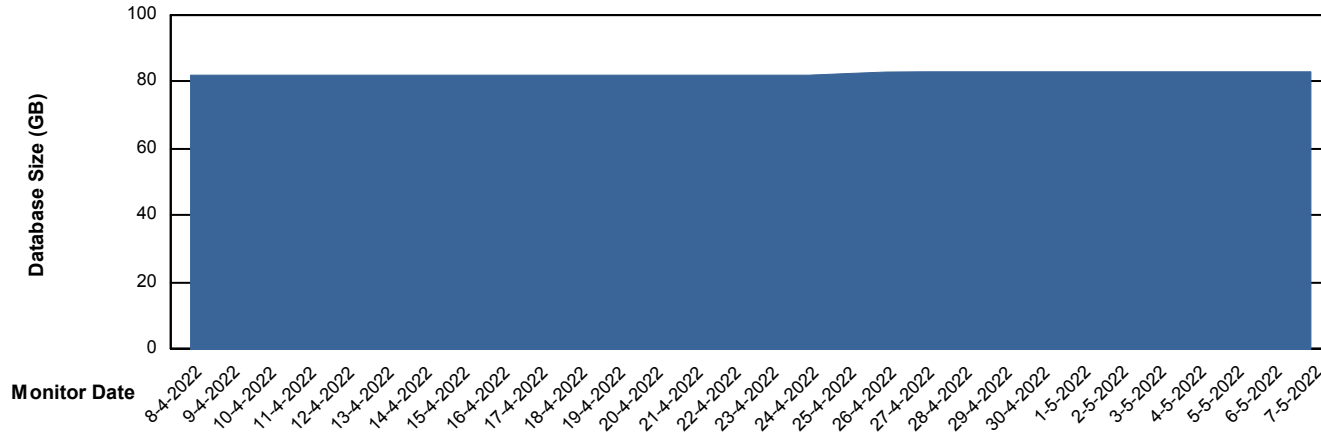

Database Performance RSS_DB_Standby (2020)

DB Processes Max 300
DB Sessions Max 472

Weekly SLA Customer Report

Customer RSS Production
 Database ID 52

DATABASE SIZE RSS_DB_Primary (2020)

Database growth over last month

Database Tablespace RSS_DB_Primary (2020)

Date	Tablespace Name	Filesize (Gb)	Usedsize (Gb)	Percentage free
7-5-2022	ABSDATA	47	38	19
	INDX	55	43	22
6-5-2022	ABSDATA	47	38	19
	INDX	55	43	22
5-5-2022	ABSDATA	47	37	21
	INDX	55	43	22
4-5-2022	ABSDATA	47	37	21
	INDX	55	43	22
3-5-2022	ABSDATA	47	37	21
	INDX	55	43	22
2-5-2022	ABSDATA	47	37	21
	INDX	55	43	22
1-5-2022	ABSDATA	47	37	21
	INDX	55	43	22