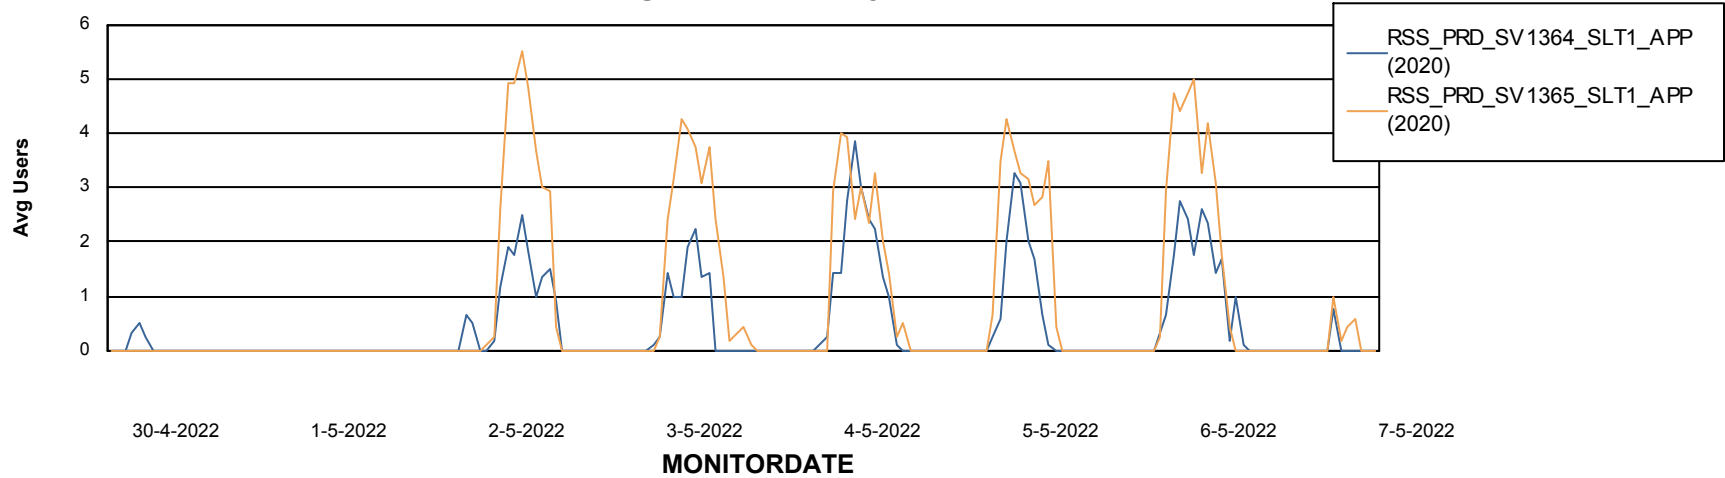

Avg users per day per ABS server