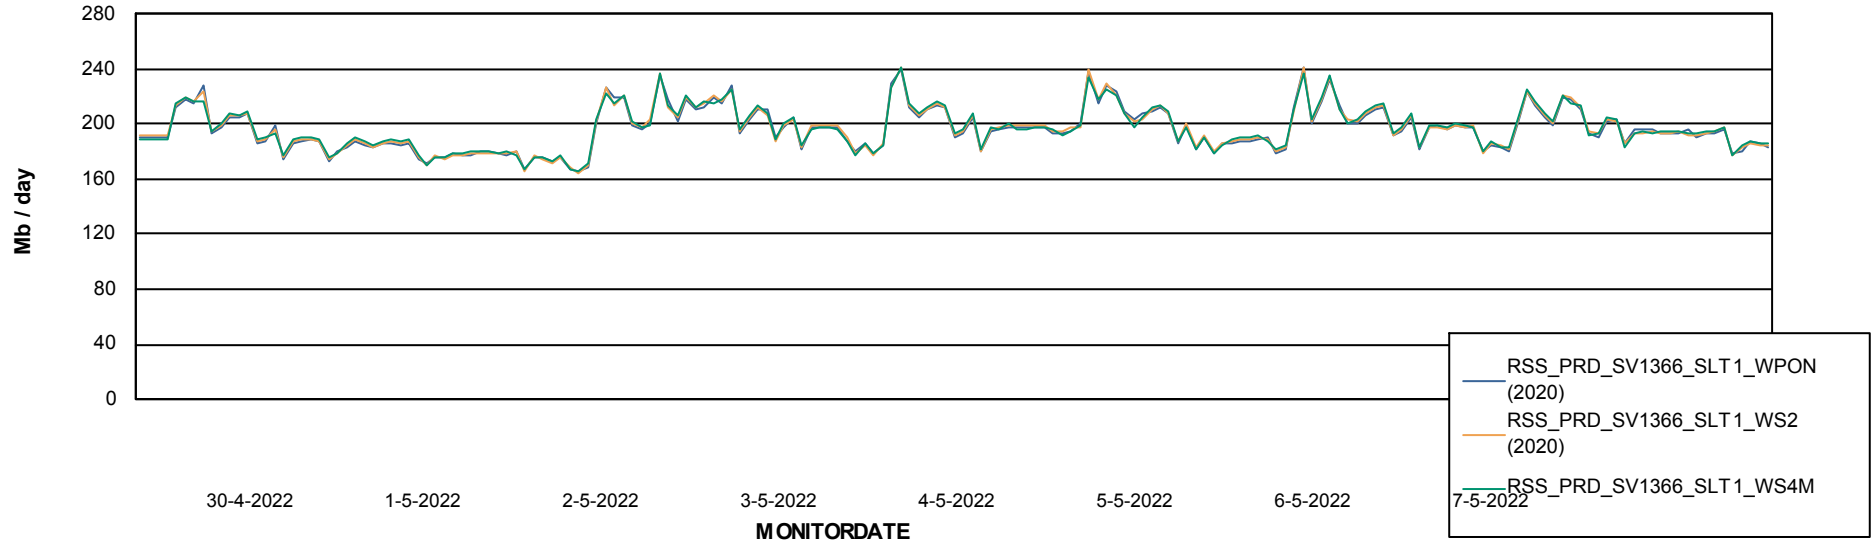

ABSSolute Web Component Services

Avg memory used per ABS Web component