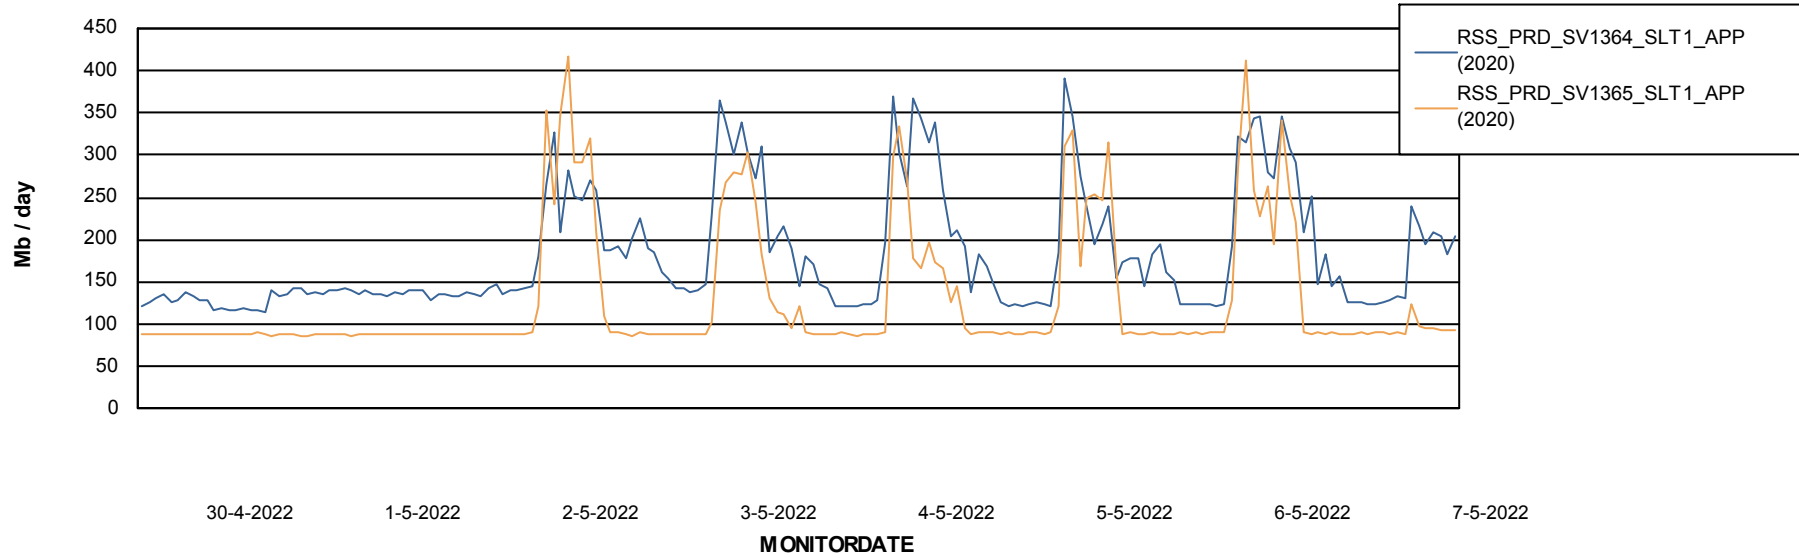

ABSSolute Application Server Services

Avg memory used per ABS Server Service