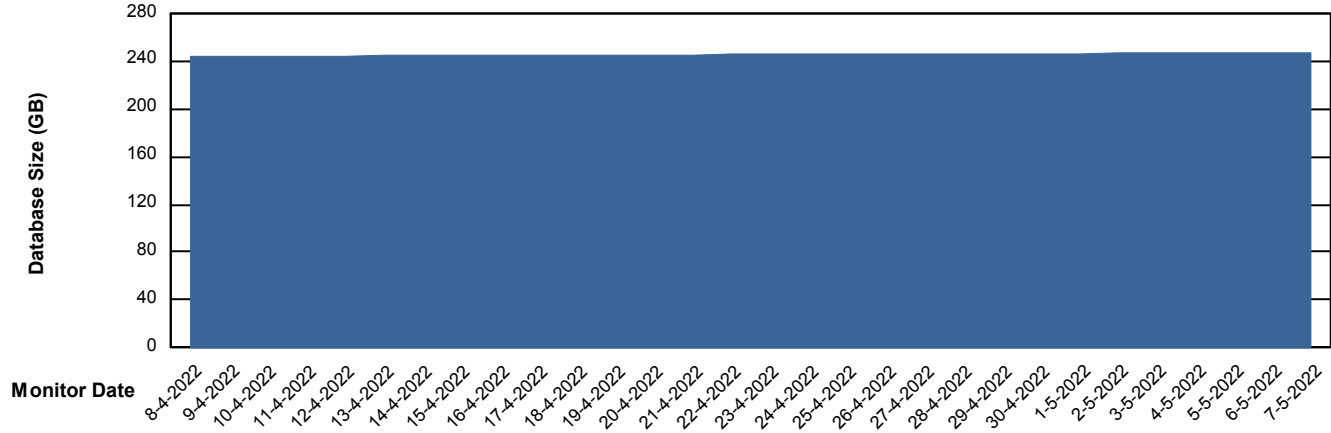

Weekly SLA Customer Report

Customer RFL_Production
Database ID 36

Database Performance RFLDB_Production

Weekly SLA Customer Report

Customer RFL_Production
Database ID 36

Database Performance RFLDB_Standby

DB Processes Max 1,000

Weekly SLA Customer Report

Customer RFL_Production
 Database ID 36

DATABASE SIZE RFLDB_Production

Database growth over last month

Database Tablespace RFLDB_Production

Date	Tablespace Name	Filesize (Gb)	Usedsize (Gb)	Percentage free
7-5-2022	ABSDATA	90	67	25
	INDX	208	170	18
6-5-2022	ABSDATA	90	67	25
	INDX	208	170	18
5-5-2022	ABSDATA	90	67	25
	INDX	208	170	18
4-5-2022	ABSDATA	90	67	25
	INDX	208	170	18
3-5-2022	ABSDATA	90	67	25
	INDX	208	170	18
2-5-2022	ABSDATA	90	67	25
	INDX	208	170	18
1-5-2022	ABSDATA	90	67	25
	INDX	208	170	18