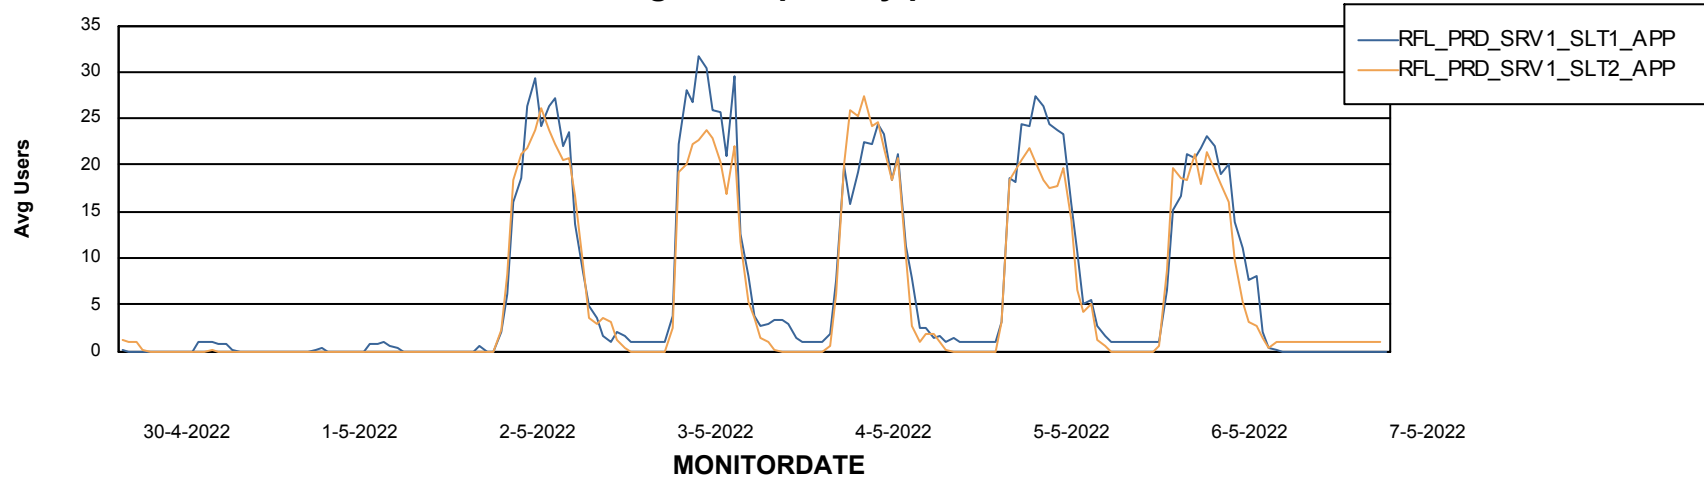

Weekly SLA Customer Report

Customer RFL_Production
Database ID 36

Standby Database Health RFL_Production

Recovery lag for last 7 days

Weekly SLA Customer Report

Customer RFL_Production
Database ID 36

ABSSolute Application Server Services

Avg memory used per ABS Server Service

Avg users per day per ABS server

Weekly SLA Customer Report

Customer RFL_Production
Database ID 36

ABSSolute Application ReportServer Services

Avg memory used per ReportServer Service