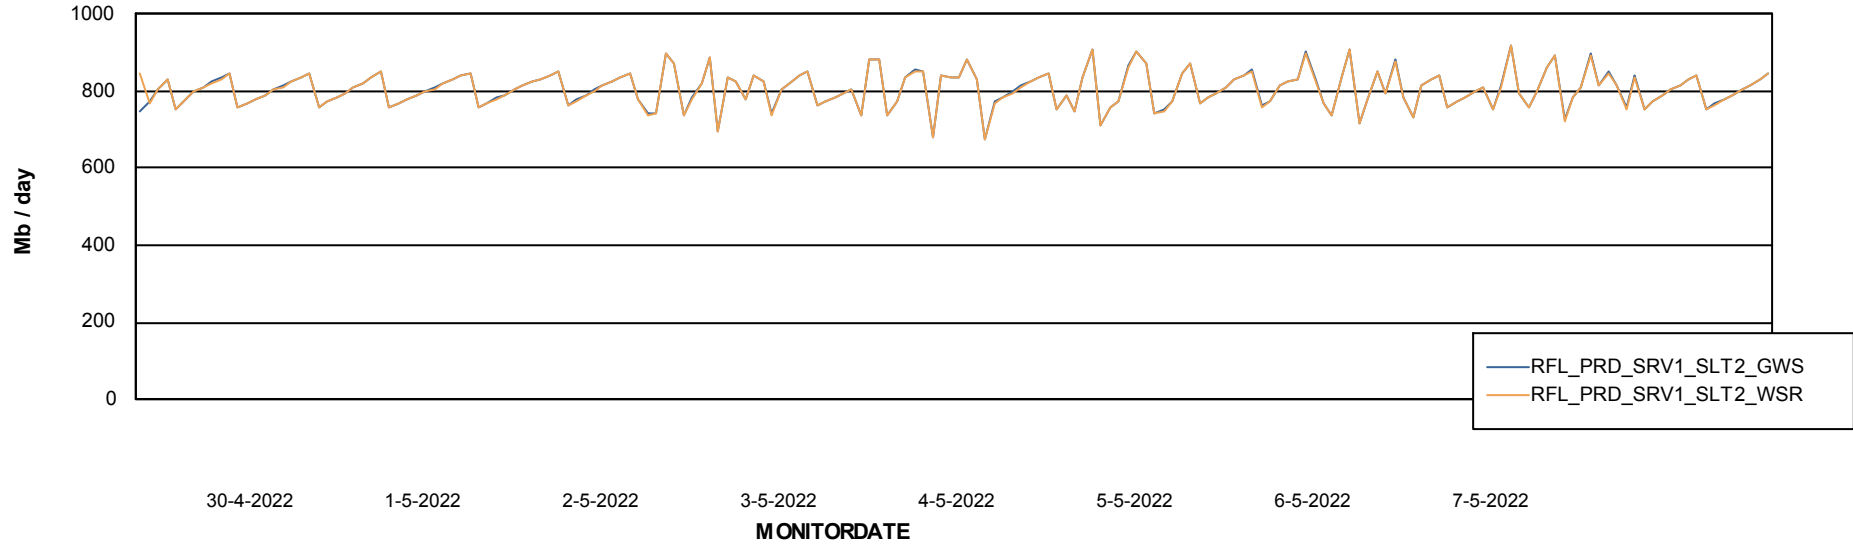

ABSSolute Web Component Services

Avg memory used per ABS Web component