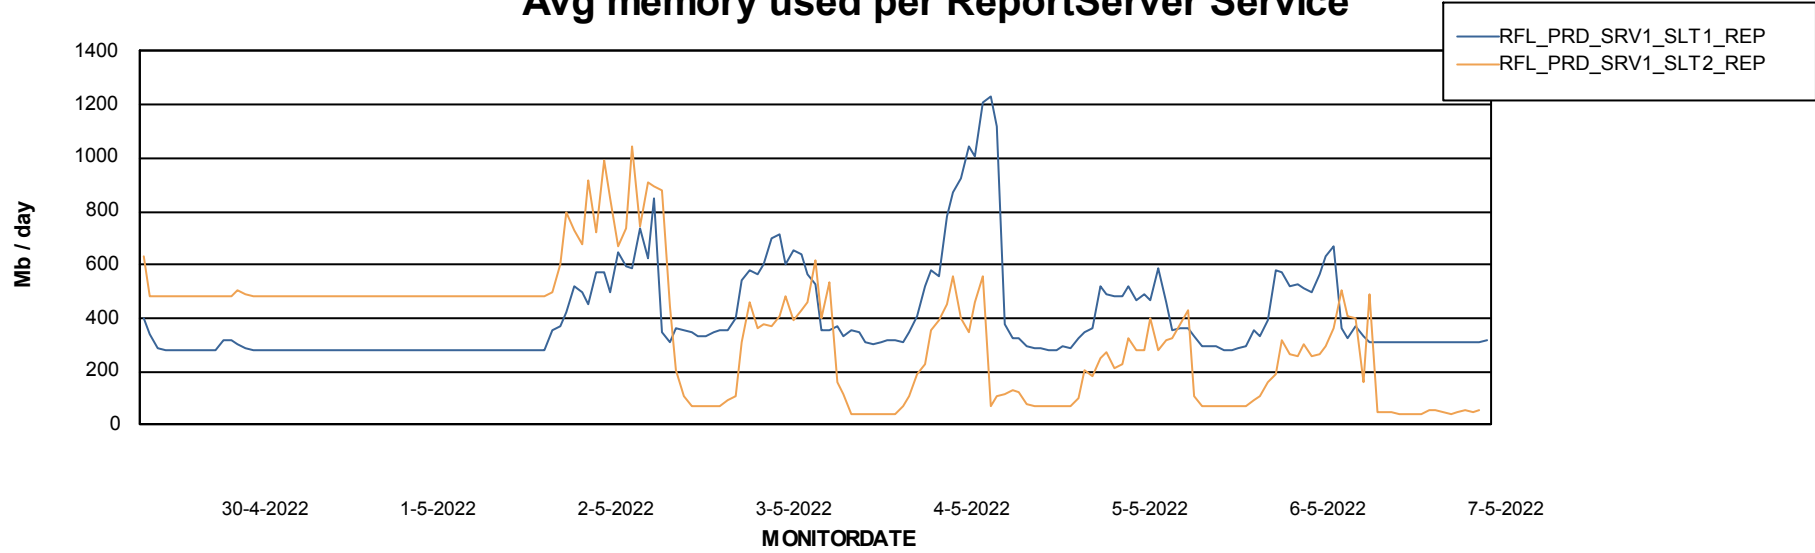

Avg memory used per ABS Server Service

Avg users per day per ABS server

Weekly SLA Customer Report

Customer RFL_Production
Database ID 36

ABSSolute Application ReportServer Services

Avg memory used per ReportServer Service

Weekly SLA Customer Report

Customer RFL_Production
Database ID 36

ABSSolute Web Component Services

Avg memory used per ABS Web component

Weekly SLA Customer Report

Customer RFL_Production
Database ID 36

Disaster per ABS component