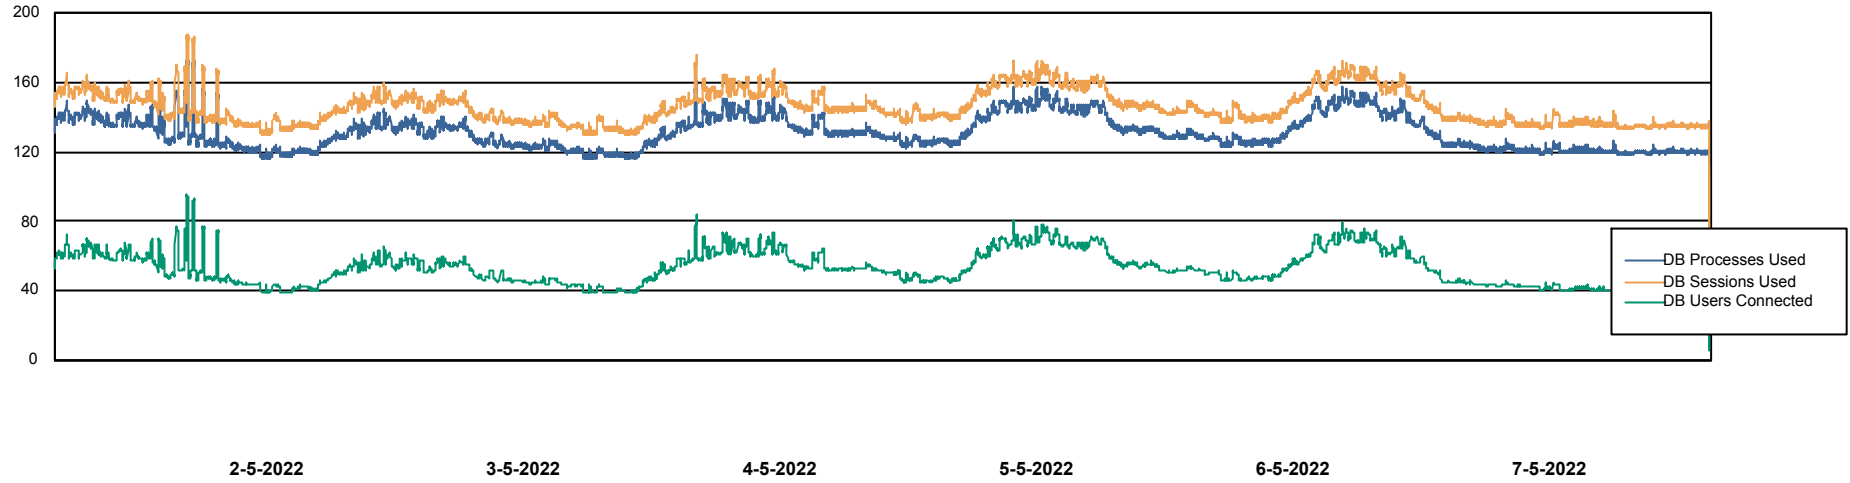

Weekly SLA Customer Report

Customer RFL_Production
Database ID 36

Harddisk Usage RFL_WEB

	Free disk space on C: (%)	Total disk space on C: (Gb)	Used disk space on C: (Gb)
7-5-2022	46	40	21
6-5-2022	46	40	21
5-5-2022	46	40	21
4-5-2022	46	40	21
3-5-2022	46	40	21
2-5-2022	46	40	22
1-5-2022	46	40	21

Weekly SLA Customer Report

Customer RFL_Production
Database ID 36

Database Performance RFLDB_Production

Weekly SLA Customer Report

Customer RFL_Production
Database ID 36

Database Performance RFLDB_Standby

DB Processes Max 1,000