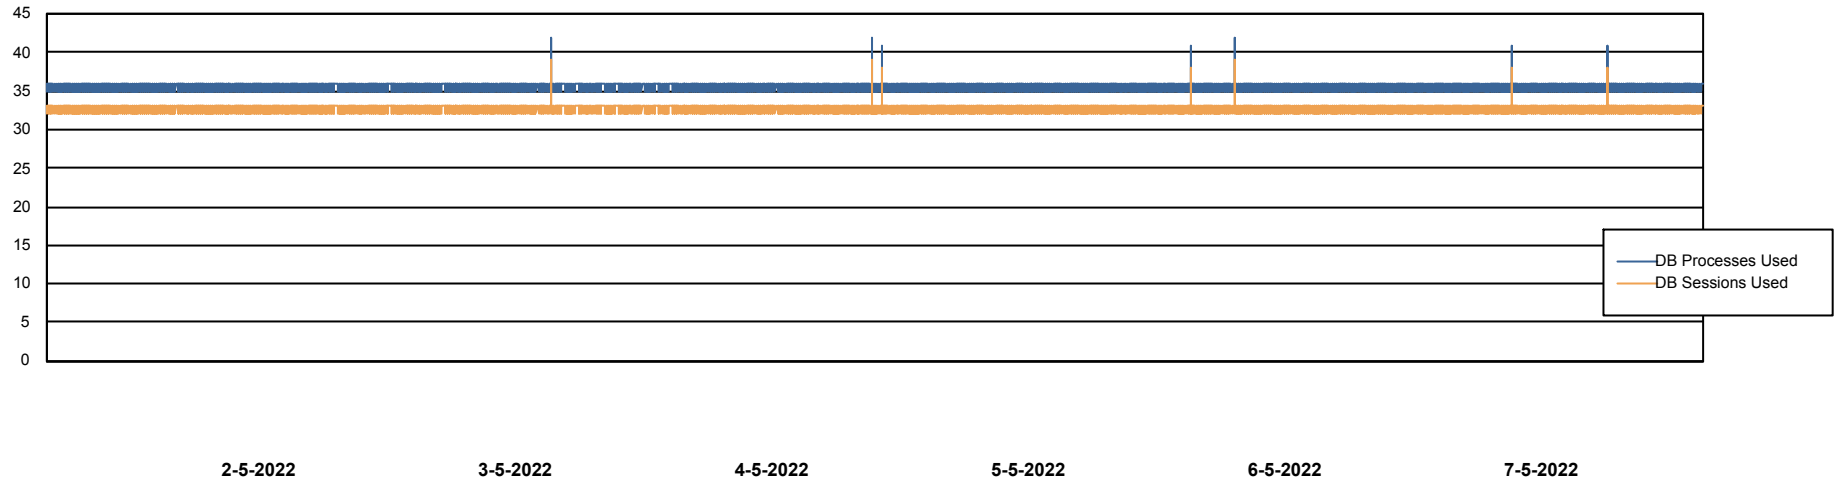

Weekly SLA Customer Report

Customer RFL_Production
Database ID 36

Database Performance RFLDB_Production

Weekly SLA Customer Report

Customer RFL_Production
Database ID 36

Database Performance RFLDB_Standby

DB Processes Max 1,000