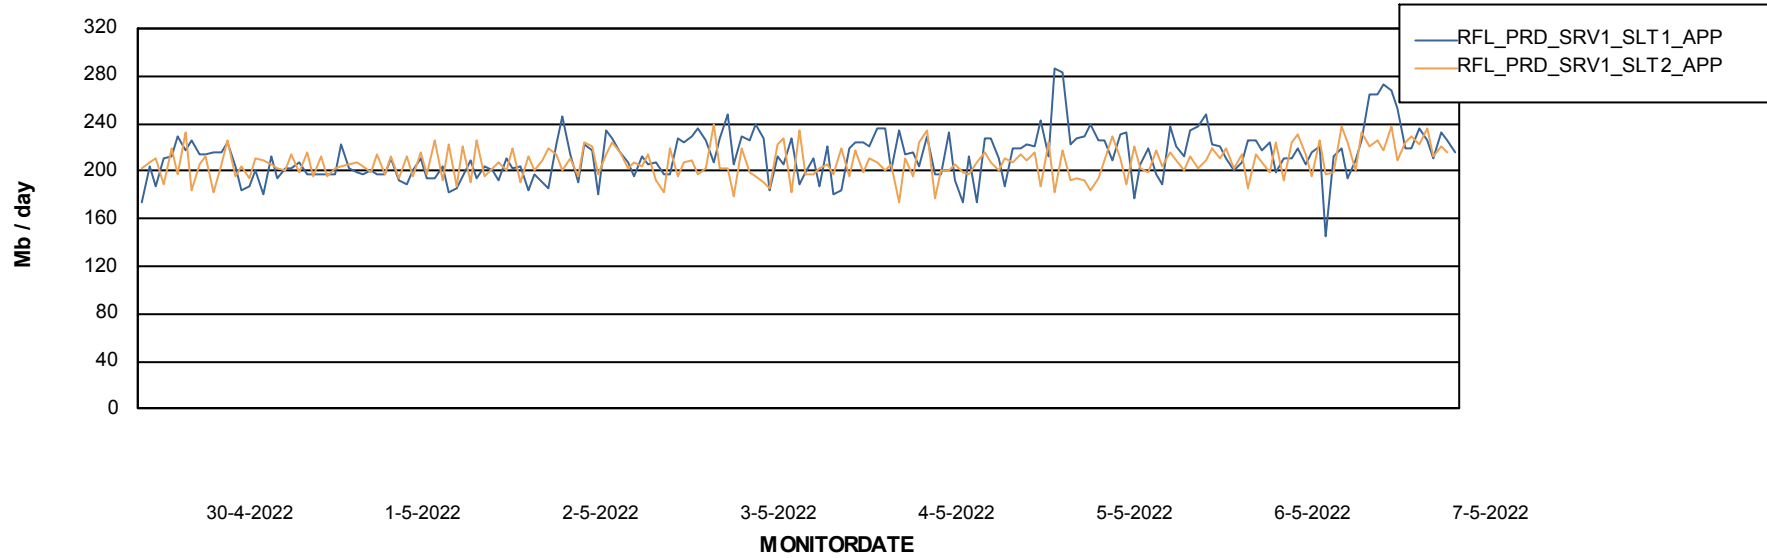

ABSSolute Application Server Services

Avg memory used per ABS Server Service