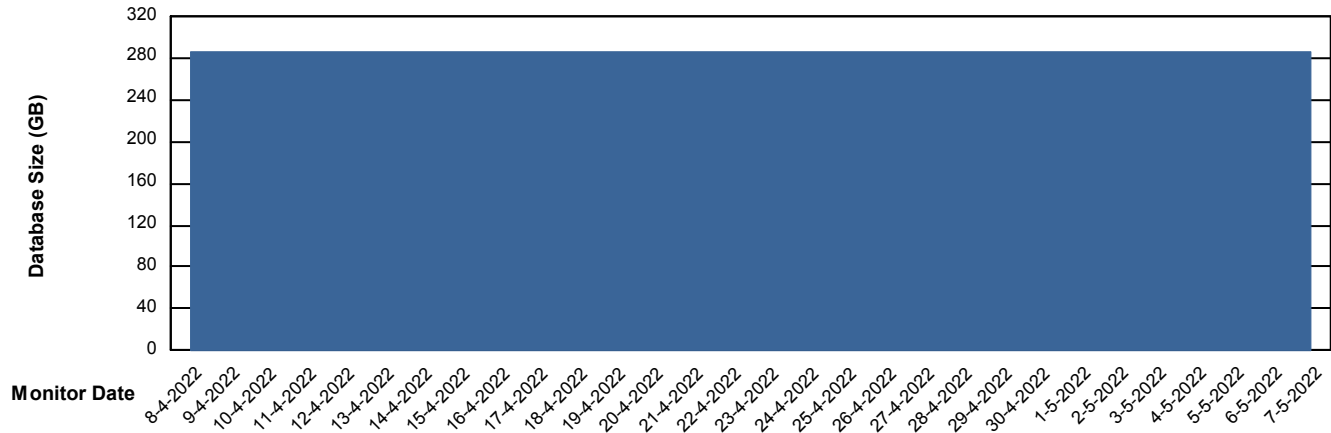

DATABASE SIZE PHSDB_Test

Database growth over last month