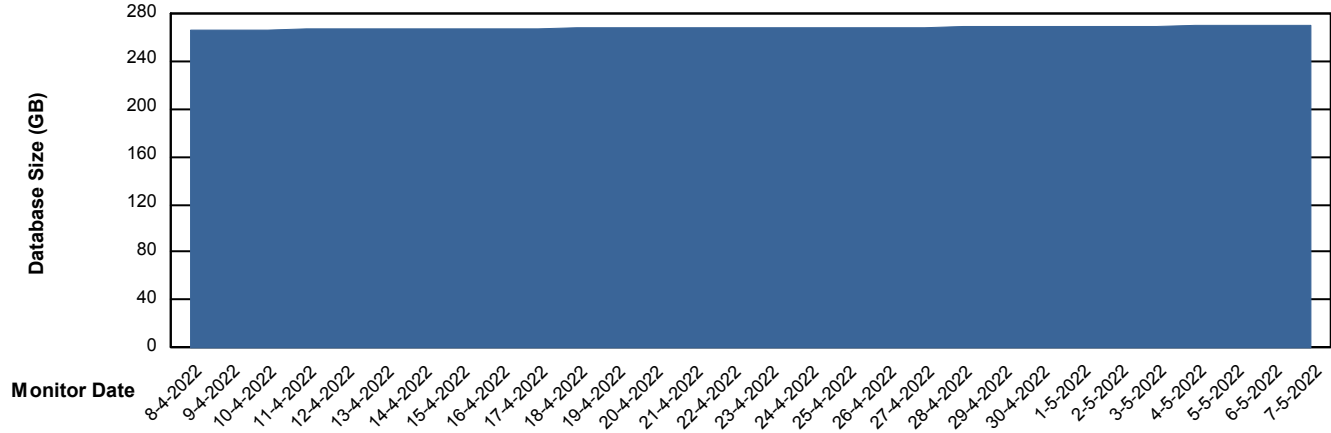

DATABASE SIZE PHSDB_Production

Database growth over last month