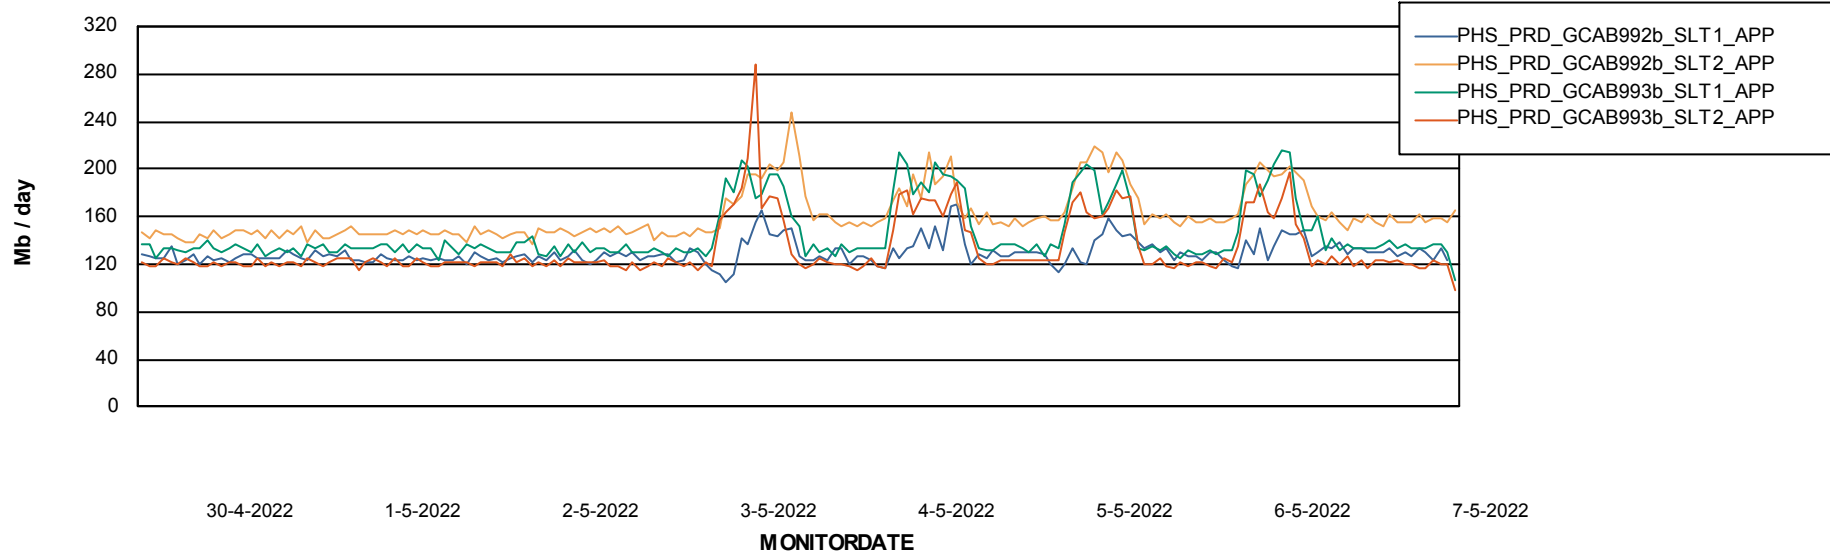

ABSSolute Application Server Services

Avg memory used per ABS Server Service