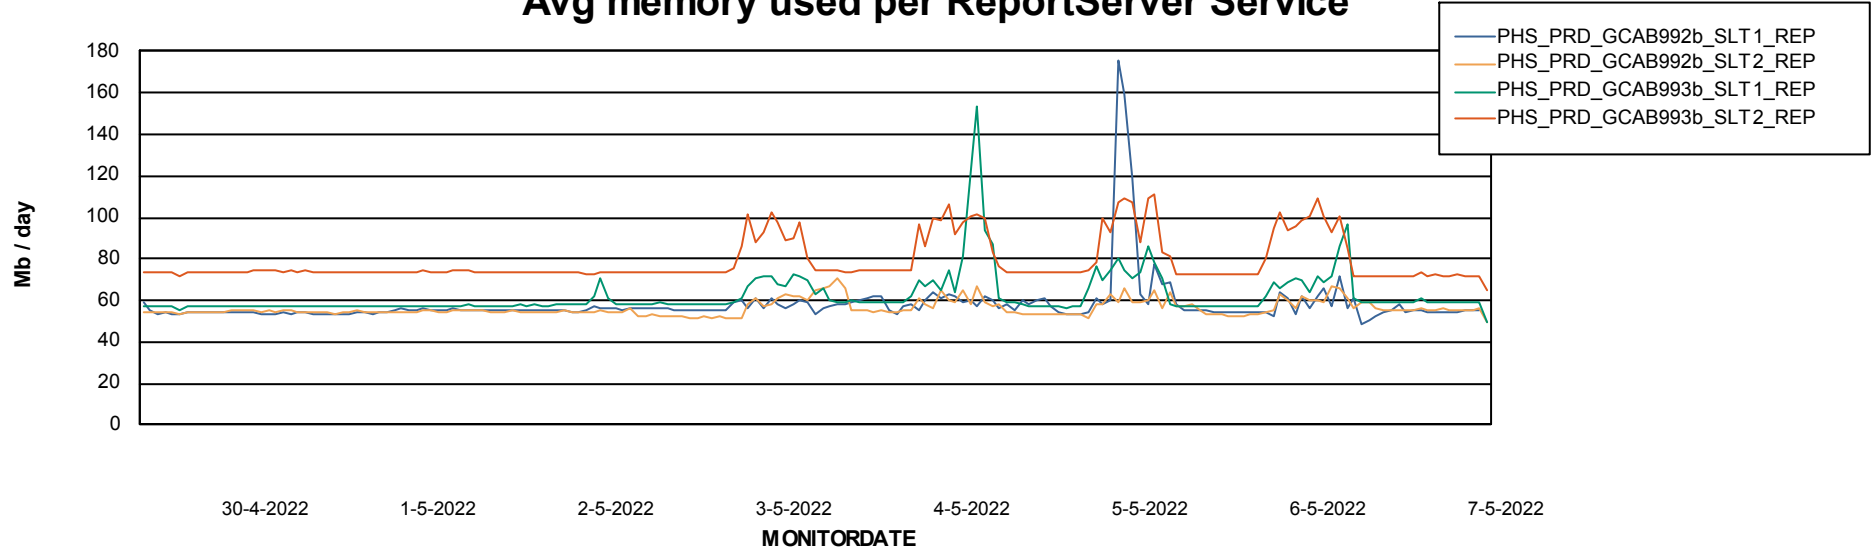

ABSSolute Application ReportServer Services

Avg memory used per ReportServer Service