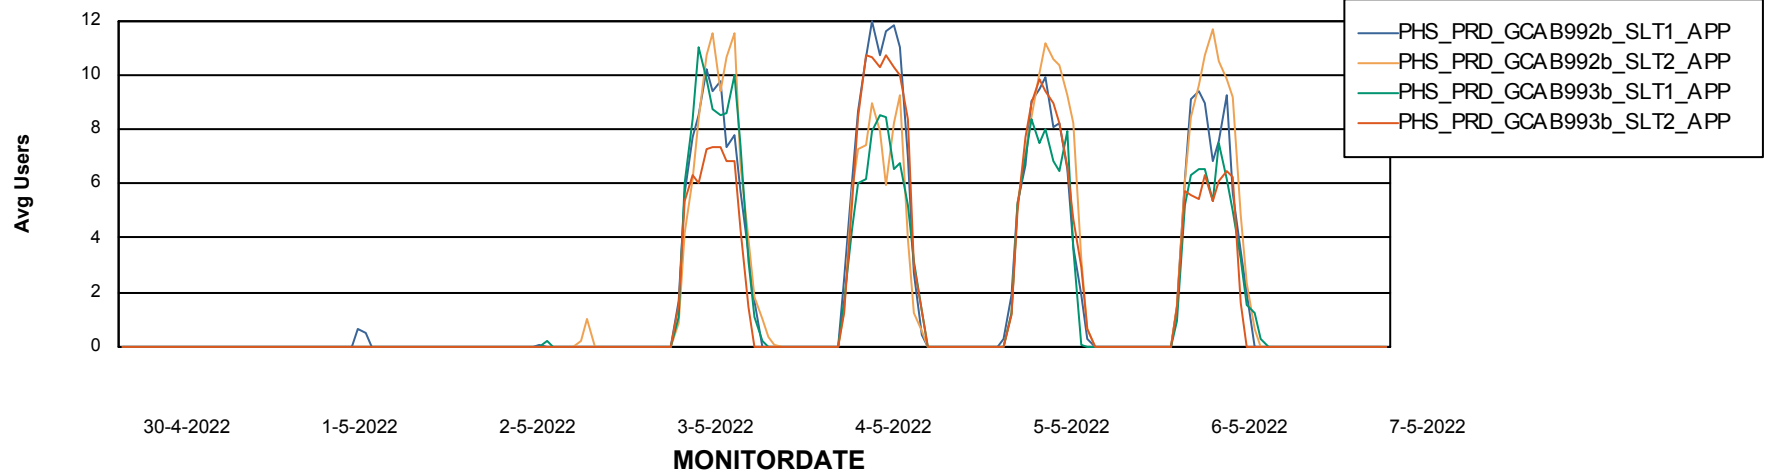

Weekly SLA Customer Report

Customer PHS_Production
Database ID 47

ABSSolute Application Server Services

Avg memory used per ABS Server Service

Avg users per day per ABS server

Weekly SLA Customer Report

Customer PHS_Production
Database ID 47