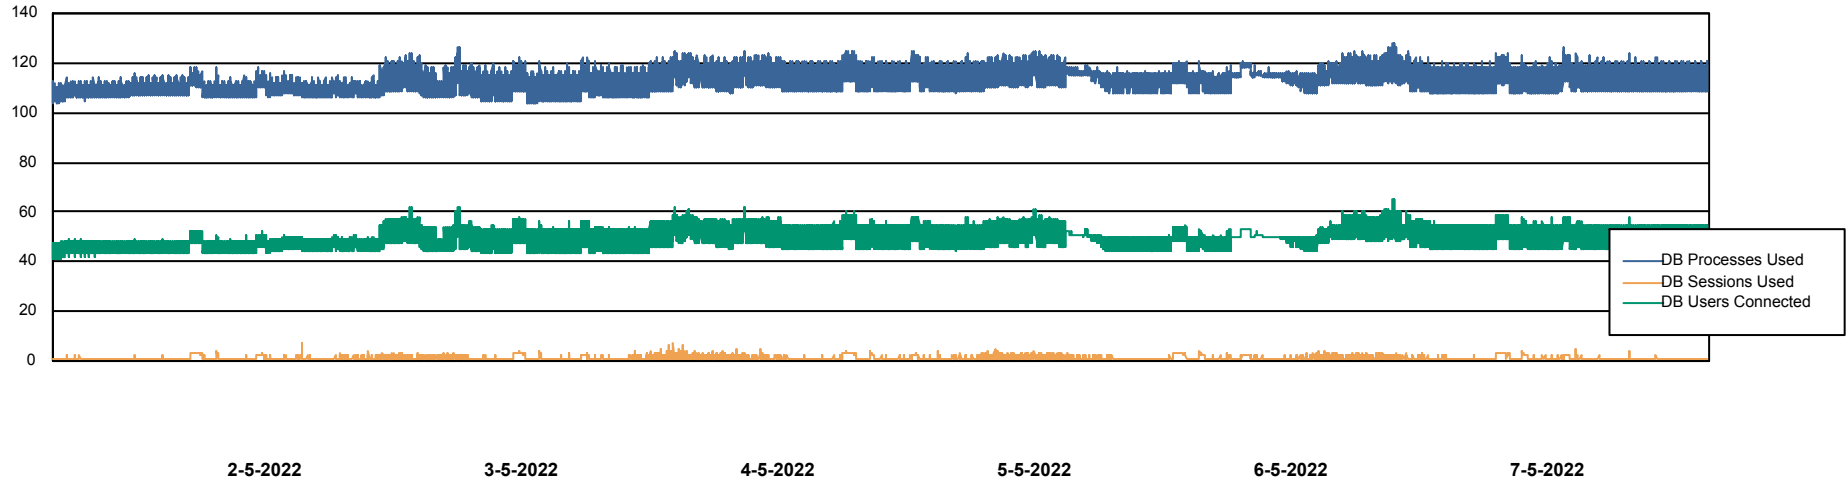

Database Performance PHSDB_Production

DB Processes Max 1,000