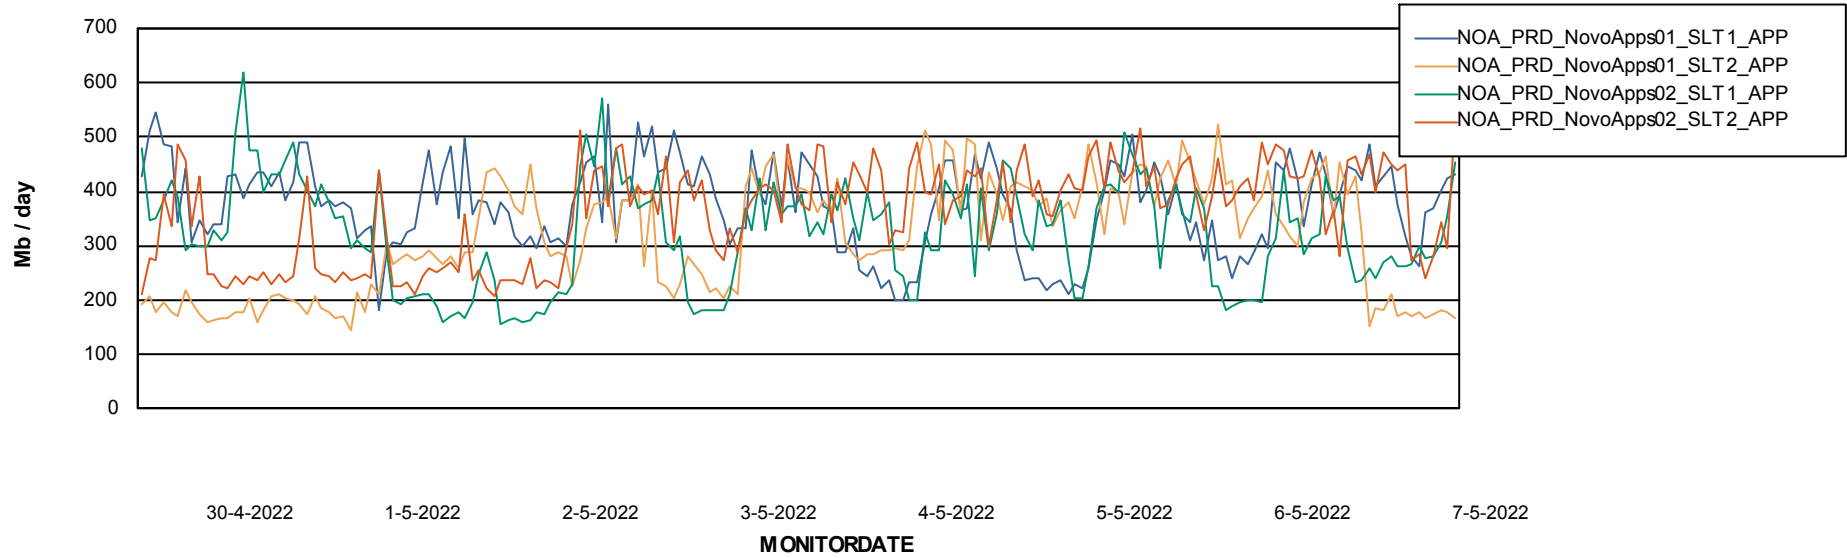

DB Processes Max 300

Weekly SLA Customer Report

Customer NOA_Production
 Database ID 116

DATABASE SIZE NOA_PRD_NovoABS01_DB

Database growth over last month

Database Tablespace NOA_PRD_NovoABS01_DB

Date	Tablespace Name	Filesize (Gb)	Usedsize (Gb)	Percentage free
7-5-2022	ABSDATA	148	110	26
	INDX	184	152	17
6-5-2022	ABSDATA	148	110	26
	INDX	184	152	17
5-5-2022	ABSDATA	148	110	26
	INDX	184	152	18
4-5-2022	ABSDATA	148	110	26
	INDX	184	152	18
3-5-2022	ABSDATA	148	110	26
	INDX	184	152	18
2-5-2022	ABSDATA	148	110	26
	INDX	184	151	18
1-5-2022	ABSDATA	148	110	26
	INDX	184	151	18

Weekly SLA Customer Report

Customer NOA_Production
Database ID 116

ABSSolute Application Server Services

Avg memory used per ABS Server Service

Avg users per day per ABS server

Weekly SLA Customer Report

Customer NOA_Production
Database ID 116