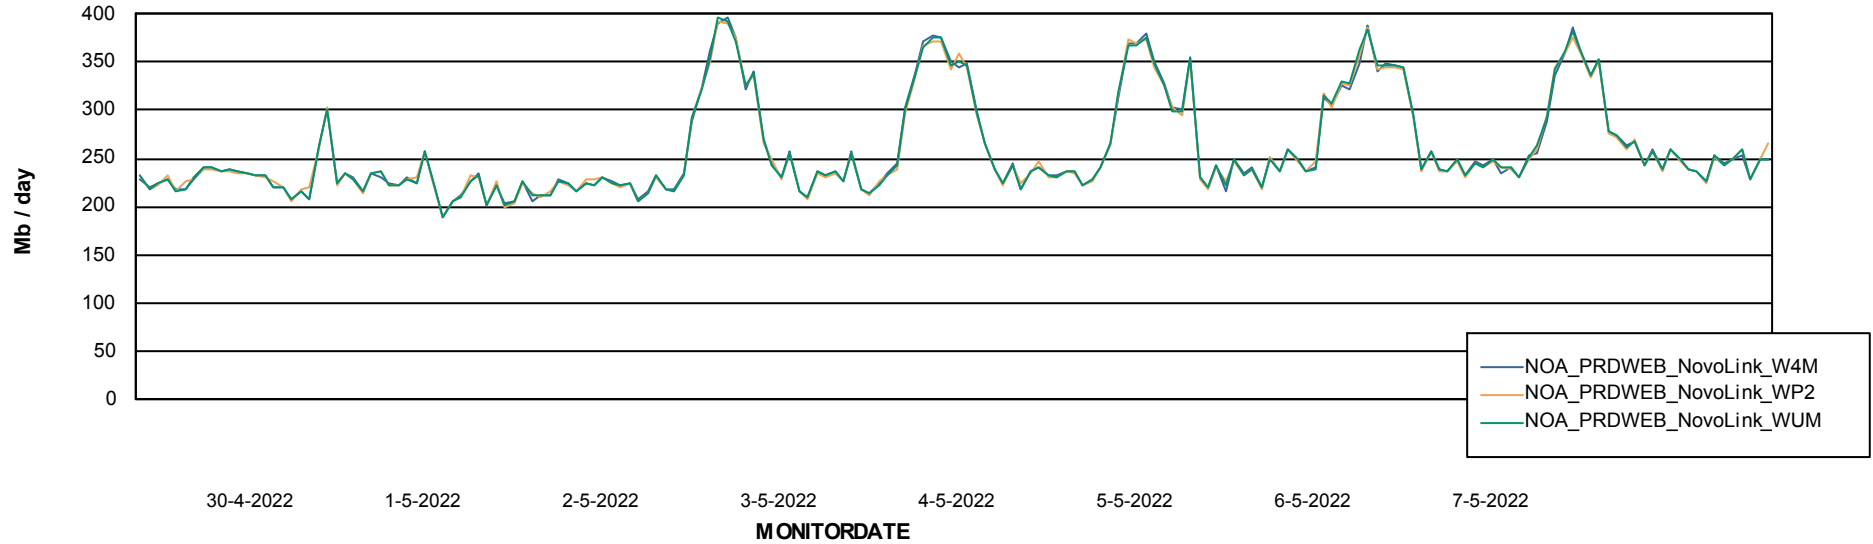

ABSSolute Application ReportServer Services

Avg memory used per ReportServer Service

Weekly SLA Customer Report

Customer NOA_Production
Database ID 116

ABSSolute Web Component Services

Avg memory used per ABS Web component