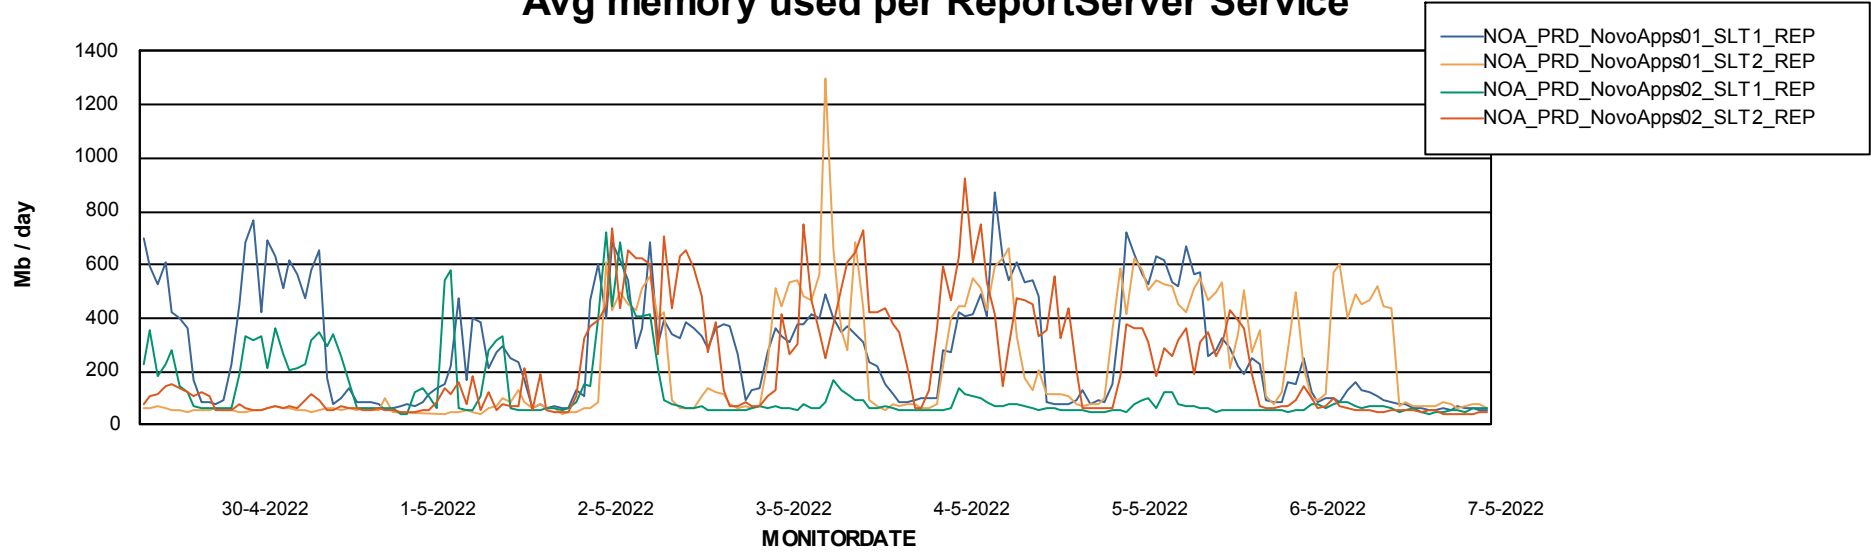

ABSSolute Application ReportServer Services

Avg memory used per ReportServer Service