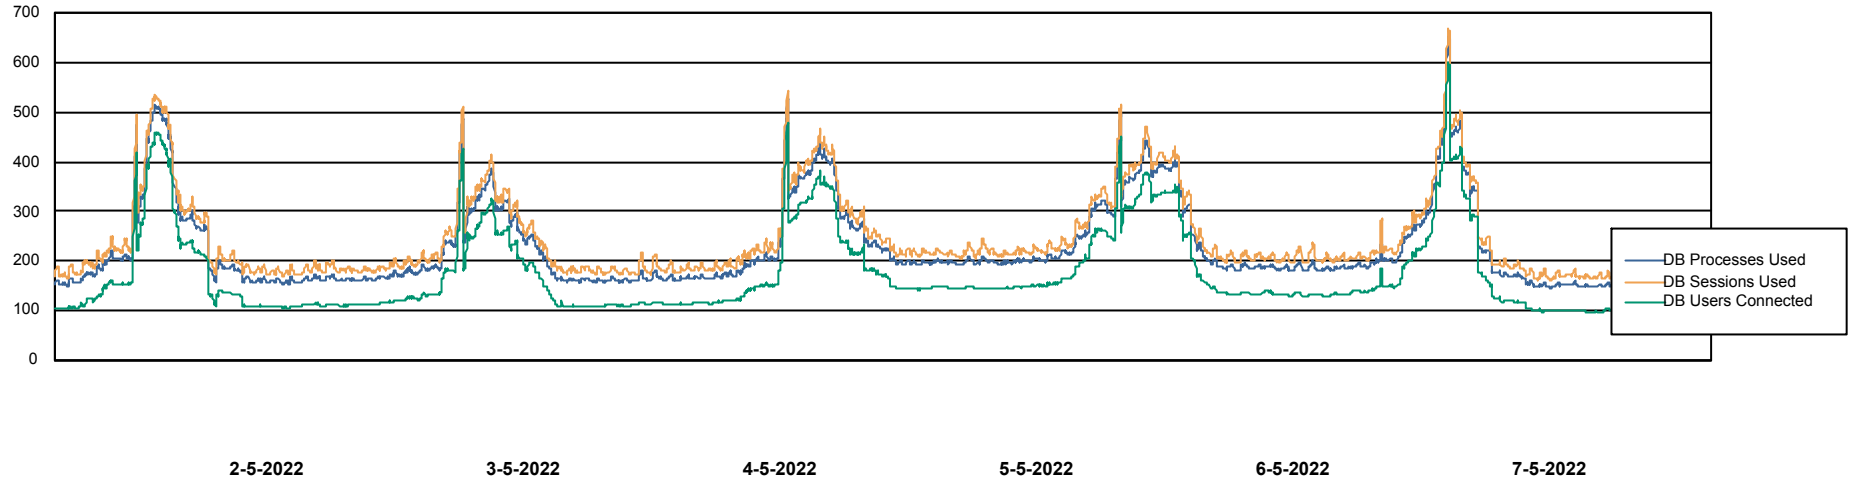

Weekly SLA Customer Report

Customer NIX_Production
Database ID 51

Database Performance NIXDB_BI

Weekly SLA Customer Report

Customer NIX_Production
Database ID 51

Database Performance NIXDB_Production

Weekly SLA Customer Report

Customer NIX_Production
Database ID 51

Database Performance NIXDB_Standby

DB Processes Max 300

Weekly SLA Customer Report

Customer NIX_Production
Database ID 51

DATABASE SIZE NIXDB_BI

Database growth over last month