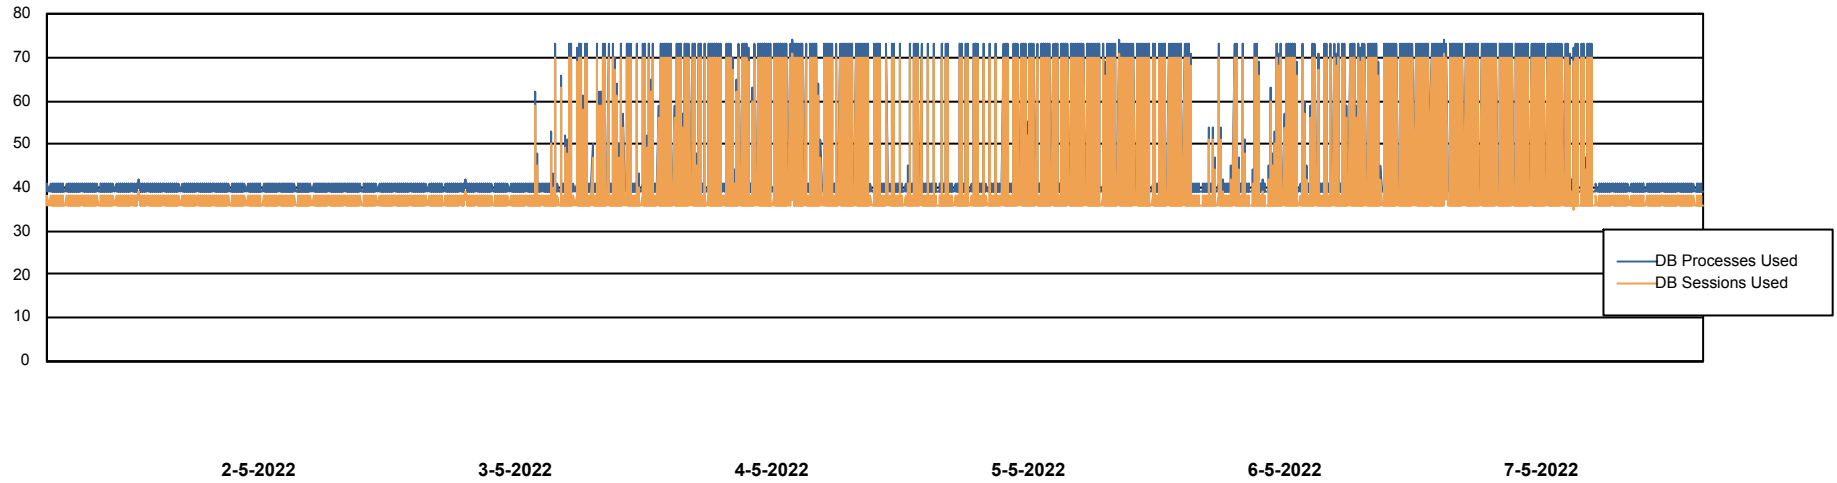

Database Performance NIXDB_Standby

DB Processes Max 300