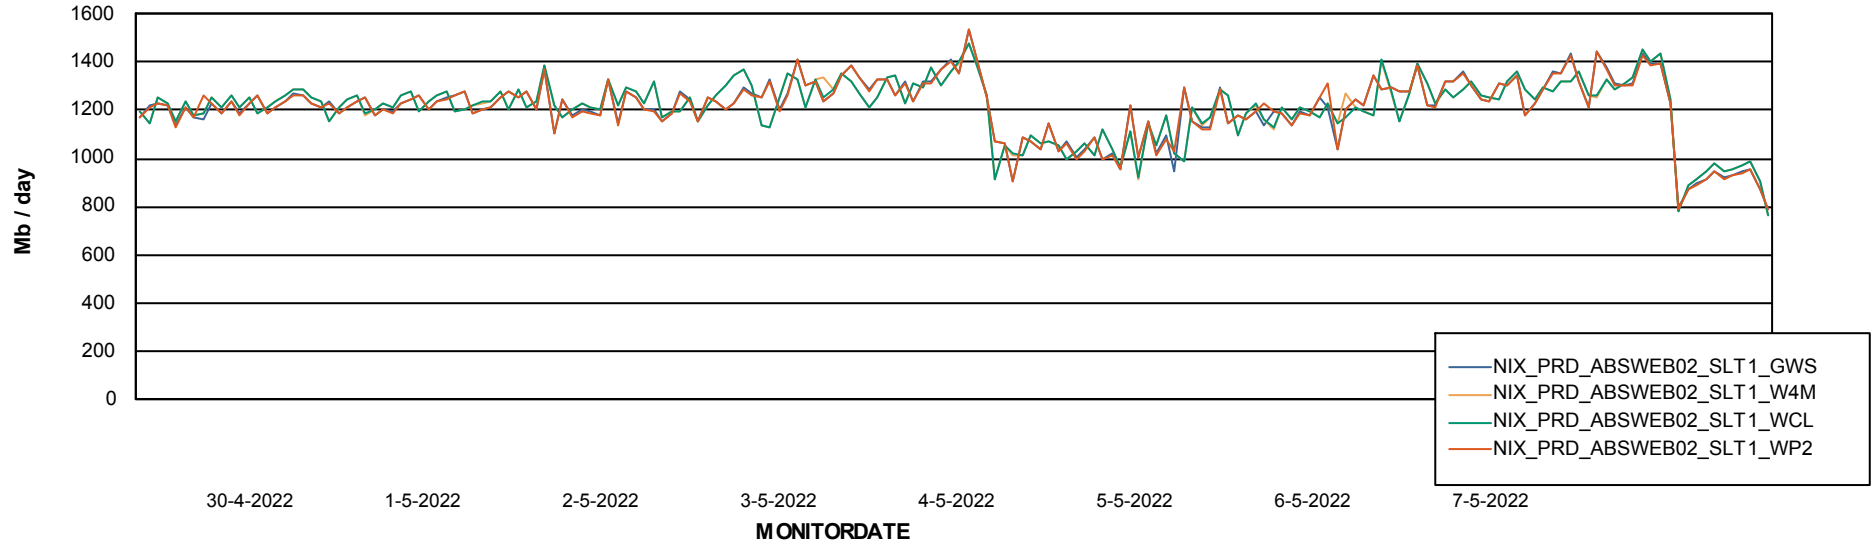

ABSSolute Web Component Services

Avg memory used per ABS Web component