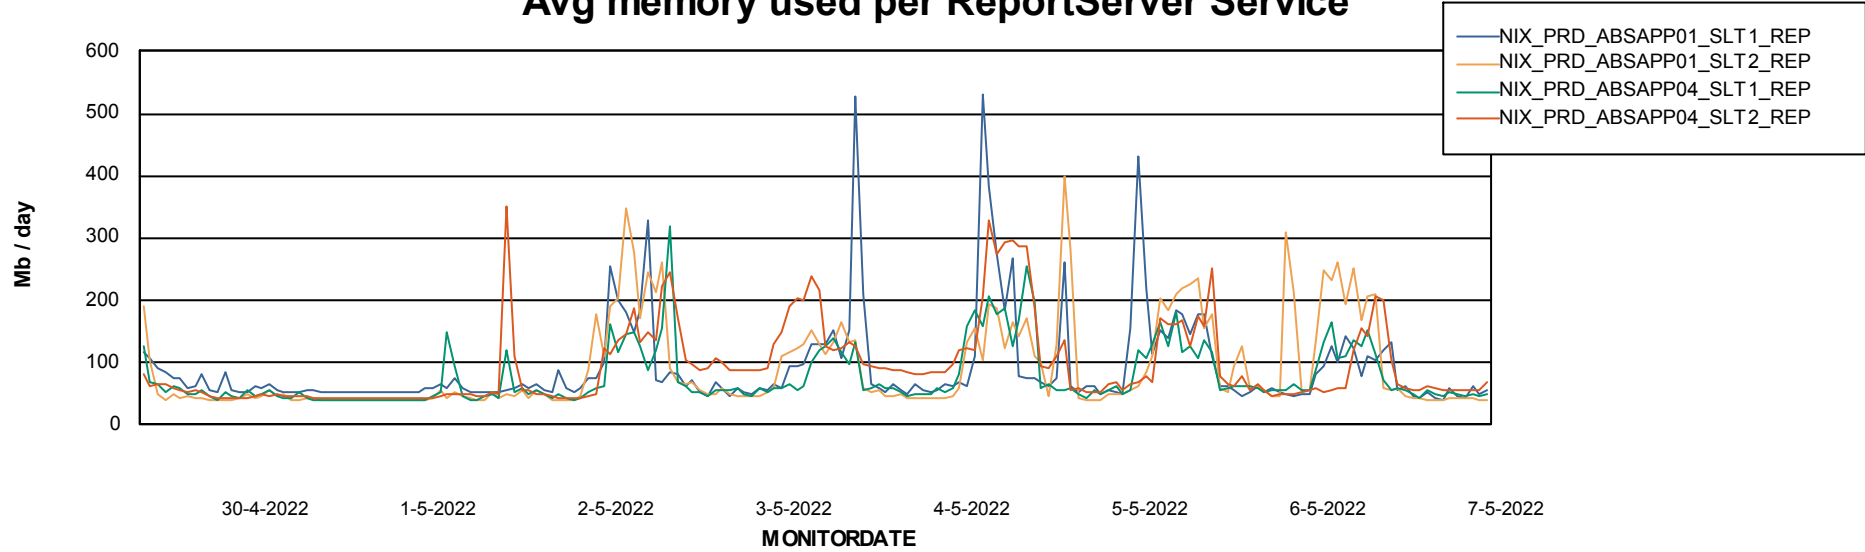

Avg users per day per ABS server

Weekly SLA Customer Report

Customer NIX_Production
Database ID 51

ABSSolute Application ReportServer Services

Avg memory used per ReportServer Service

Weekly SLA Customer Report