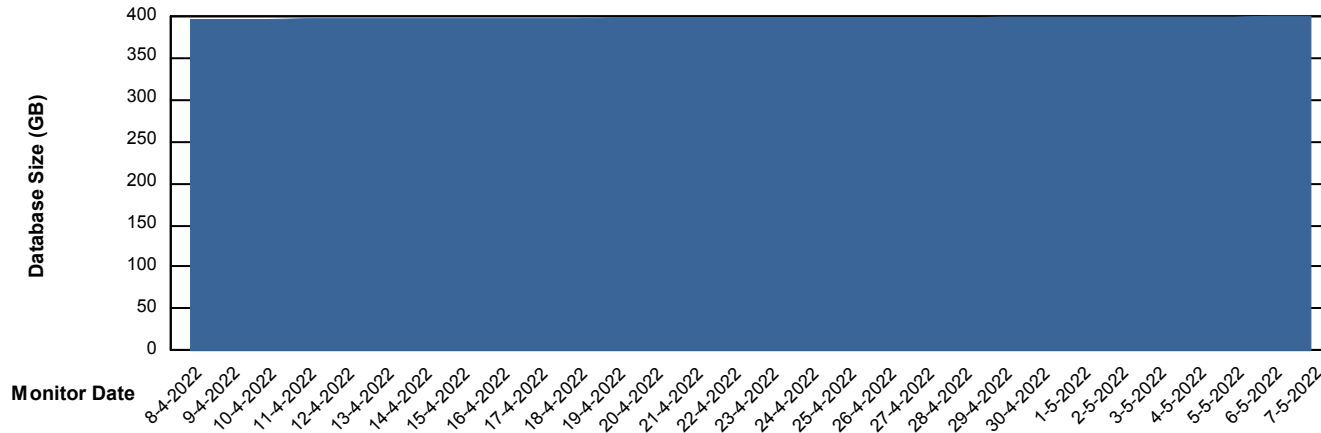

DATABASE SIZE NIXDB_Production

Database growth over last month