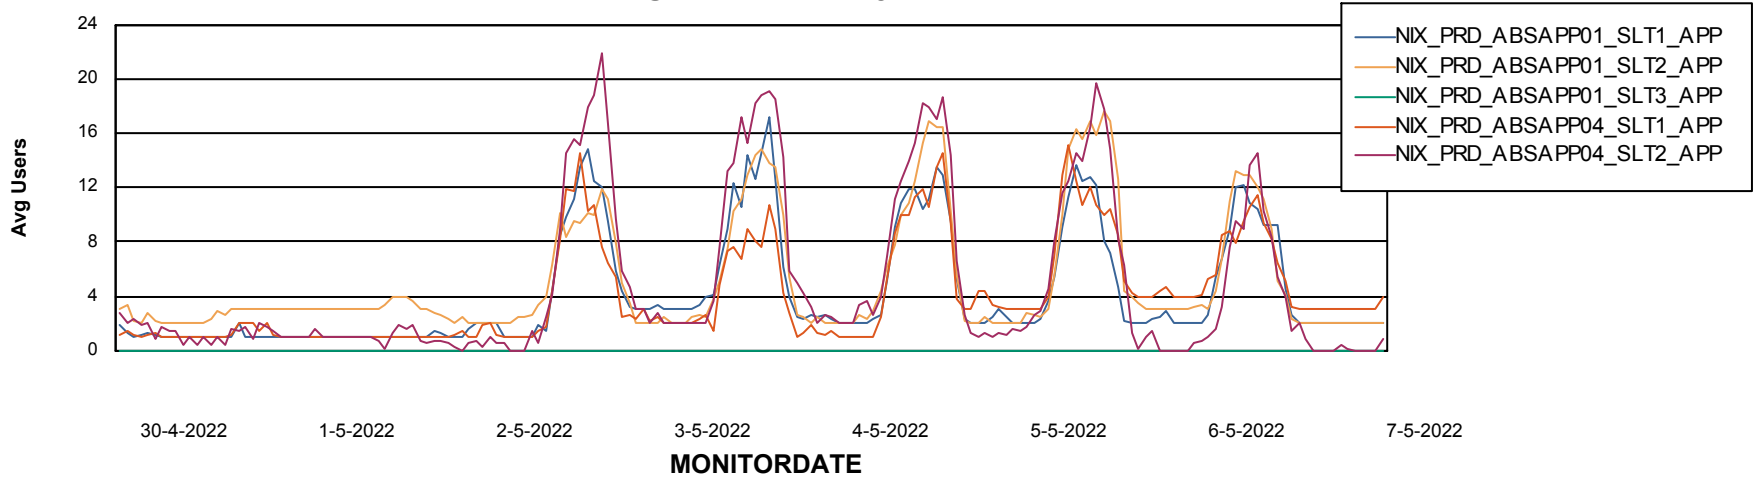

Avg users per day per ABS server