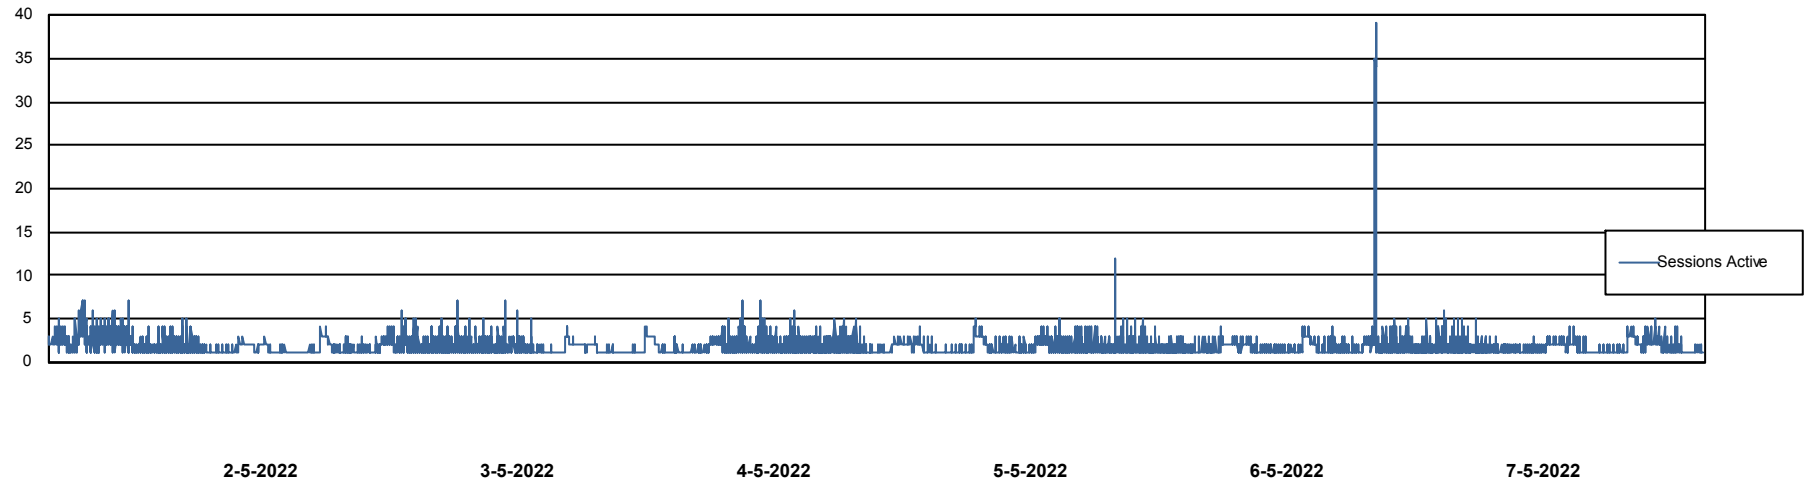

Weekly SLA Customer Report

Customer NIX_Production
Database ID 51

Database Performance NIXDB_BI

Weekly SLA Customer Report

Customer NIX_Production
Database ID 51

Database Performance NIXDB_Production

Weekly SLA Customer Report