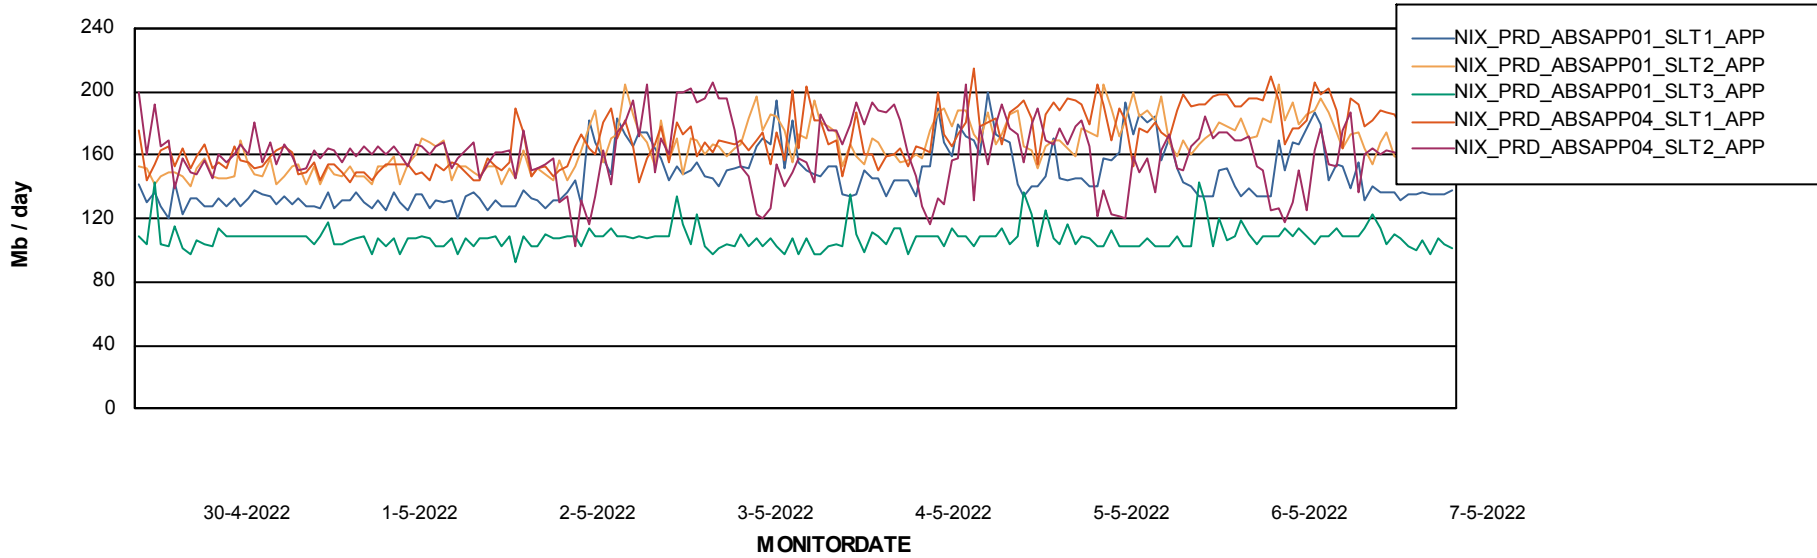

Standby Database Health NIX_Production

Recovery lag for last 7 days

Weekly SLA Customer Report

Customer NIX_Production
Database ID 51

ABSSolute Application Server Services

Avg memory used per ABS Server Service