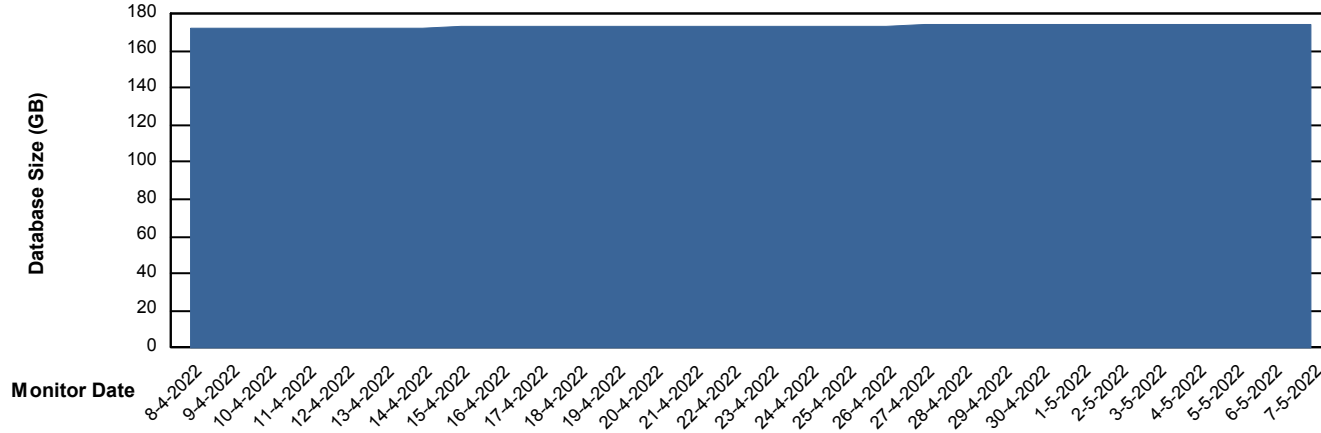

Customer NIX_Production
Database ID 51

Database Performance NIXDB_Standby

DB Processes Max 300

Weekly SLA Customer Report

Customer NIX_Production
Database ID 51

DATABASE SIZE NIXDB_BI

Database growth over last month