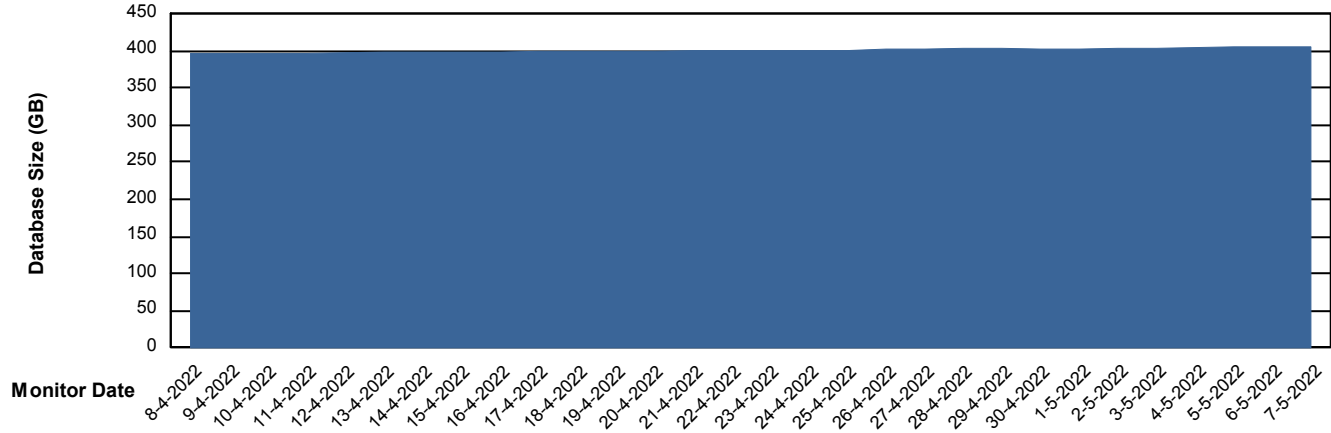

DATABASE SIZE LTS_PROD_CLSABSBI01_BI

Database growth over last month