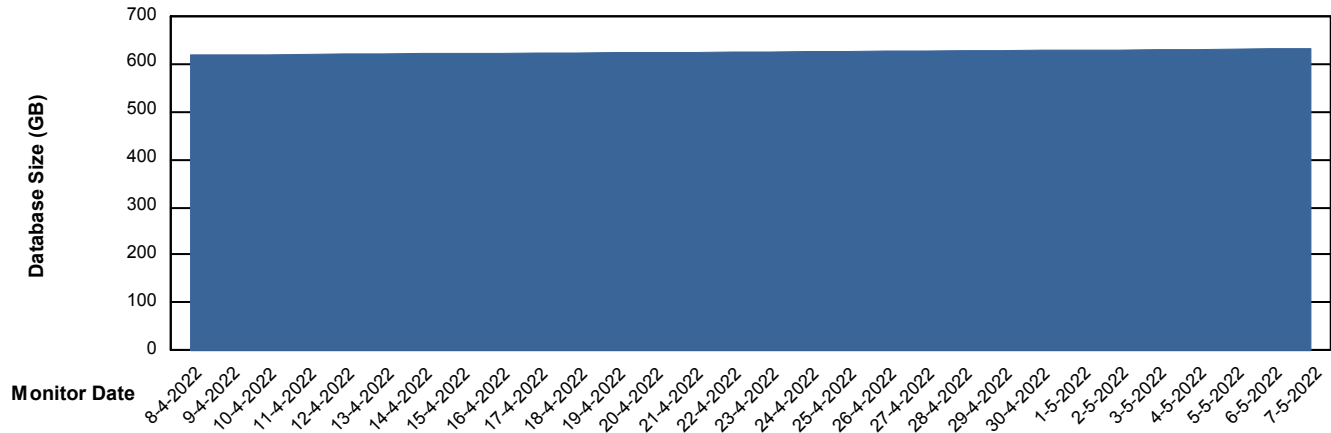

Customer LTS(CleanLease)_Production
Database ID 126

DATABASE SIZE LTS_PROD_CLSABSBI01_BI

Database growth over last month

DATABASE SIZE LTS_PROD_CLSABSDB01_PRDB

Database growth over last month

Weekly SLA Customer Report