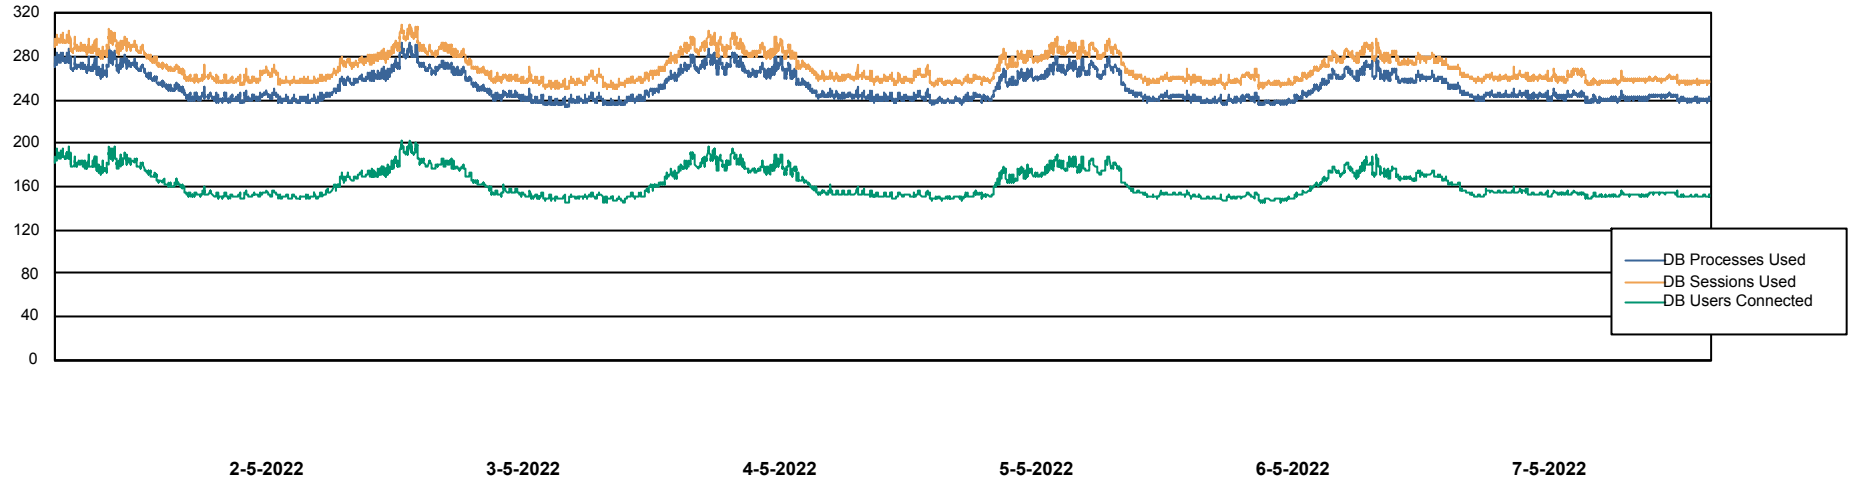

Weekly SLA Customer Report

Customer LTS(CleanLease)_Production
Database ID 126

Database Performance LTS_PROD_CLSABSBI01_BI

Weekly SLA Customer Report

Customer LTS(CleanLease)_Production
Database ID 126

Database Performance LTS_PROD_CLSABSD01_PRDB