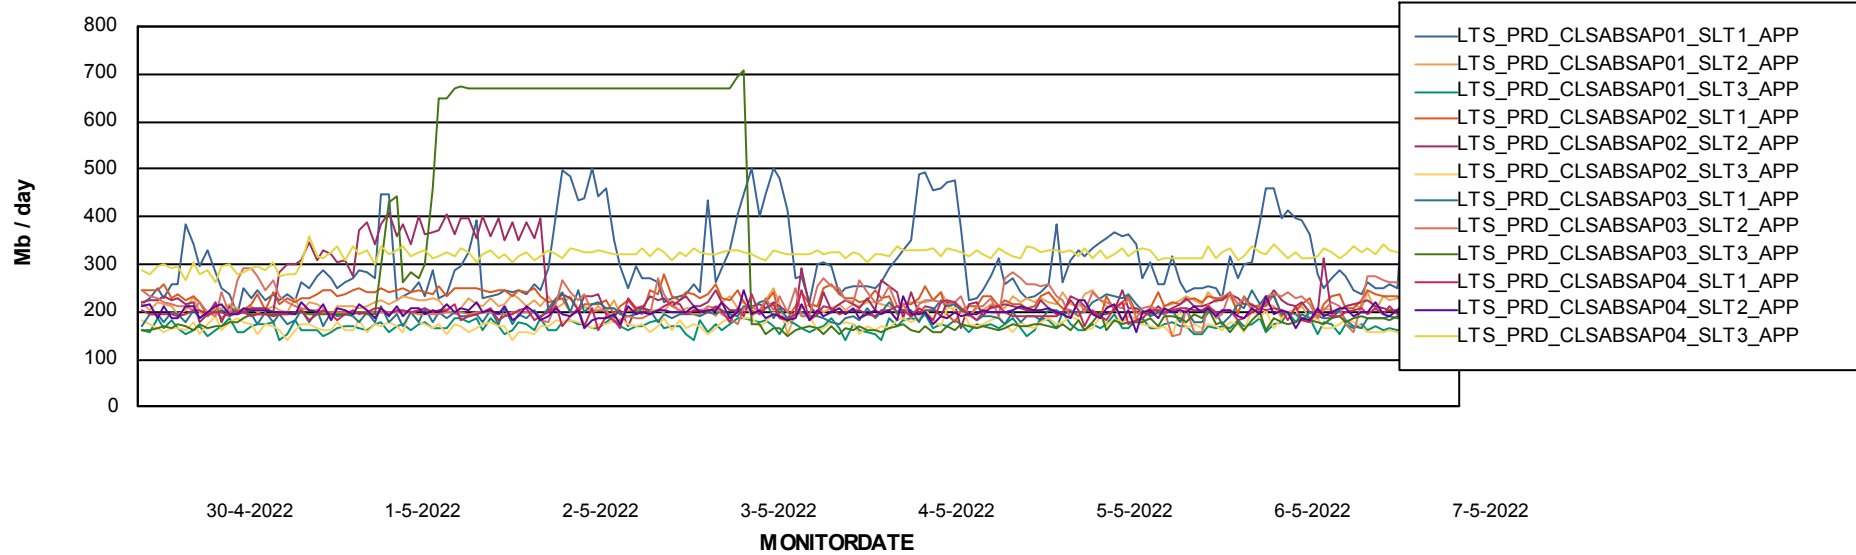

ABSSolute Application Server Services

Avg memory used per ABS Server Service