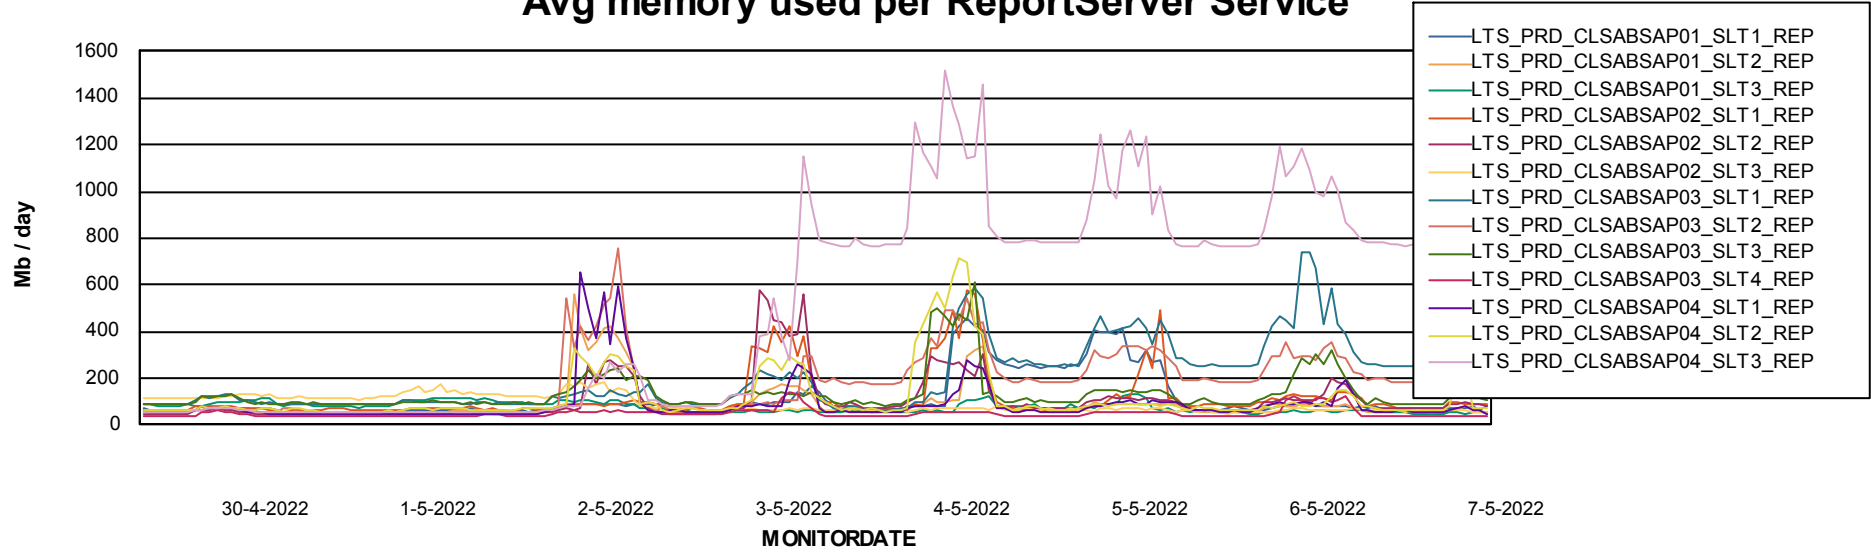

ABSSolute Application ReportServer Services

Avg memory used per ReportServer Service