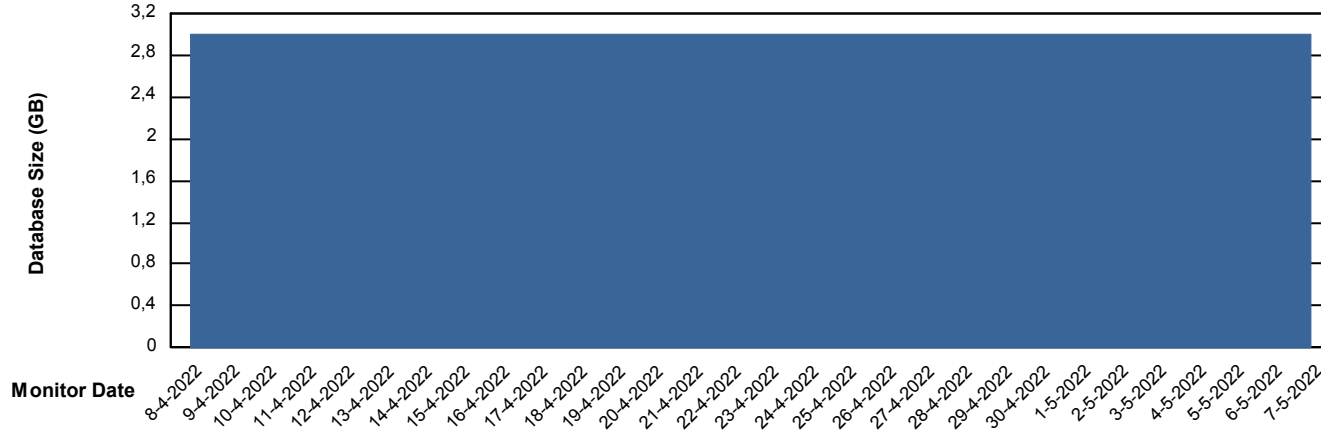

DATABASE SIZE KLHDB_BI

Database growth over last month