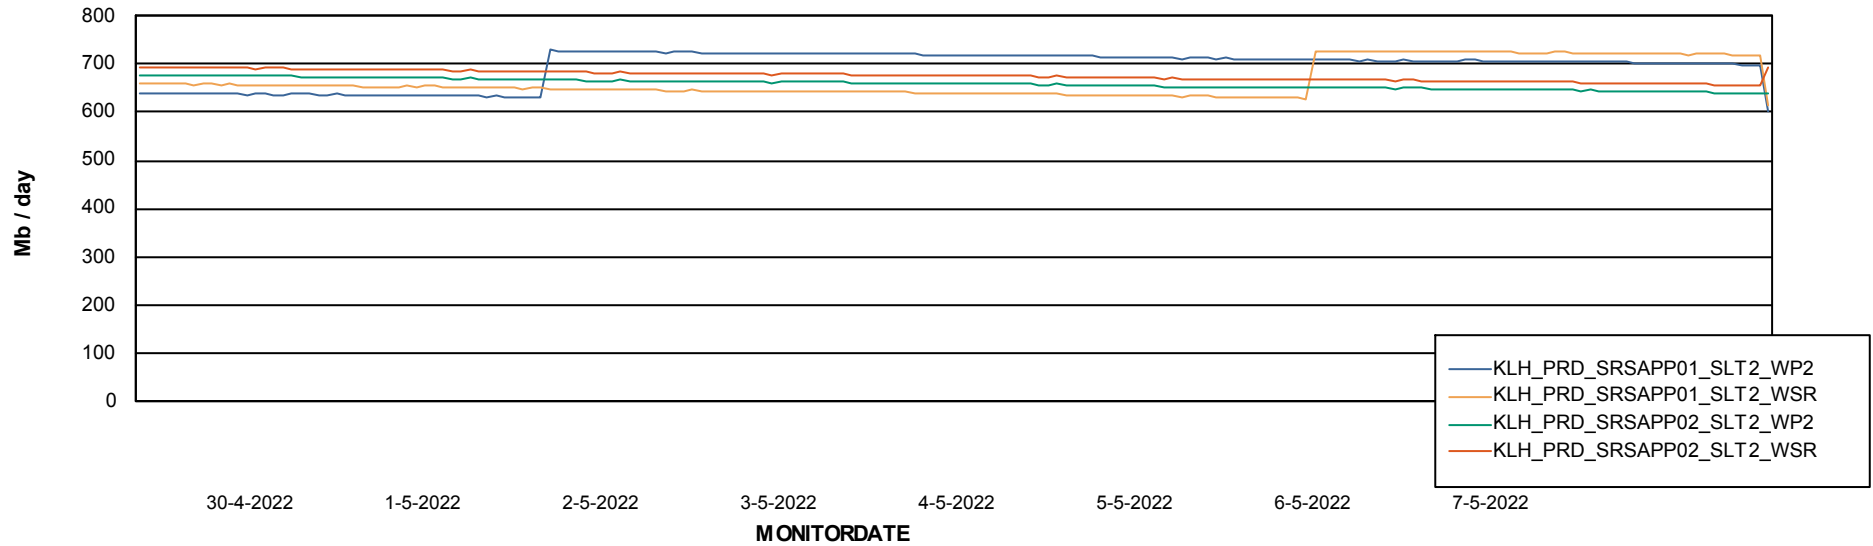

ABSSolute Web Component Services

Avg memory used per ABS Web component