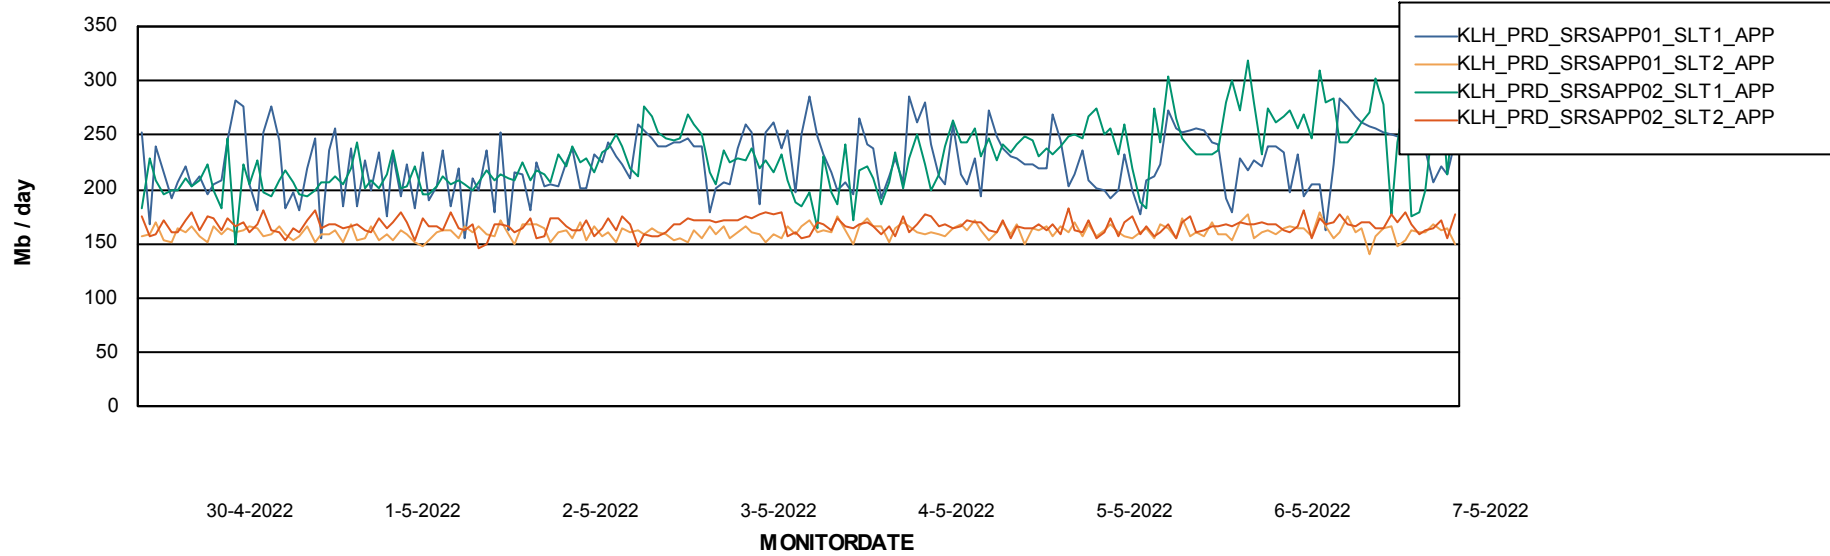

Standby Database Health KLH_Production

Recovery lag for last 7 days

Weekly SLA Customer Report

Customer KLH_Production
Database ID 139

ABSSolute Application Server Services

Avg memory used per ABS Server Service