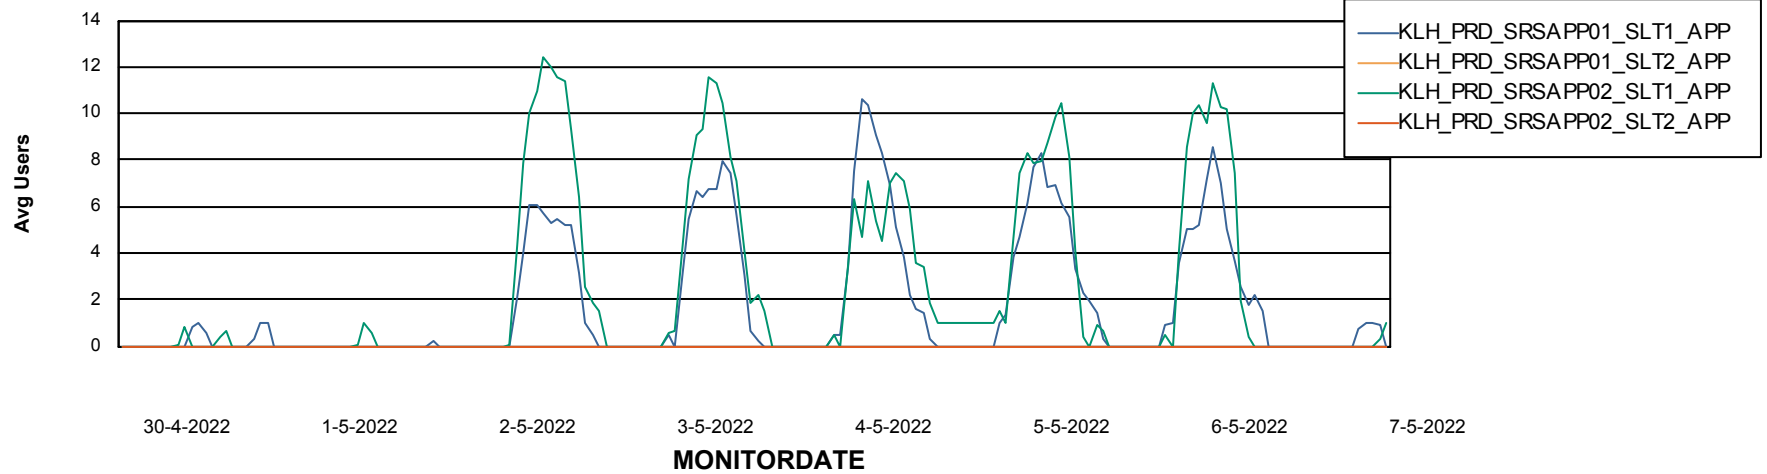

Avg users per day per ABS server