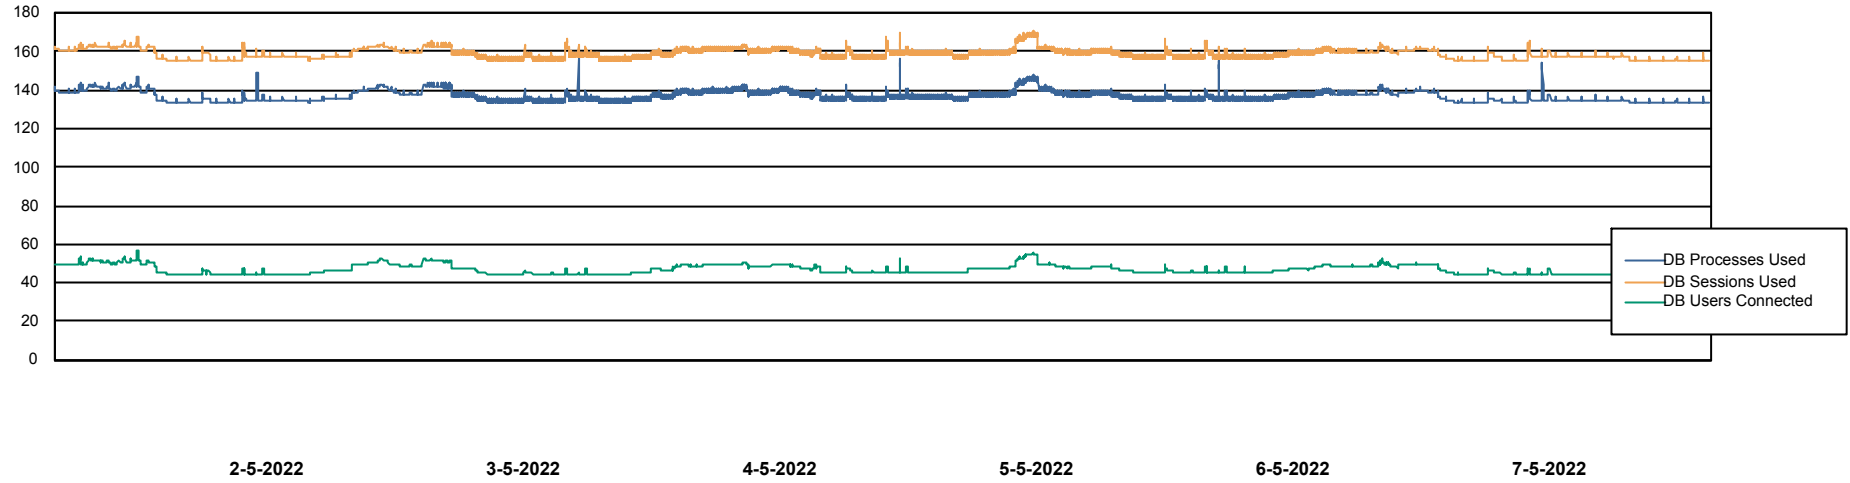

Weekly SLA Customer Report

Customer KLH_Production
Database ID 139

Database Performance KLHDB_BI

Weekly SLA Customer Report

Customer KLH_Production
Database ID 139

Database Performance KLHDB_Production

Weekly SLA Customer Report