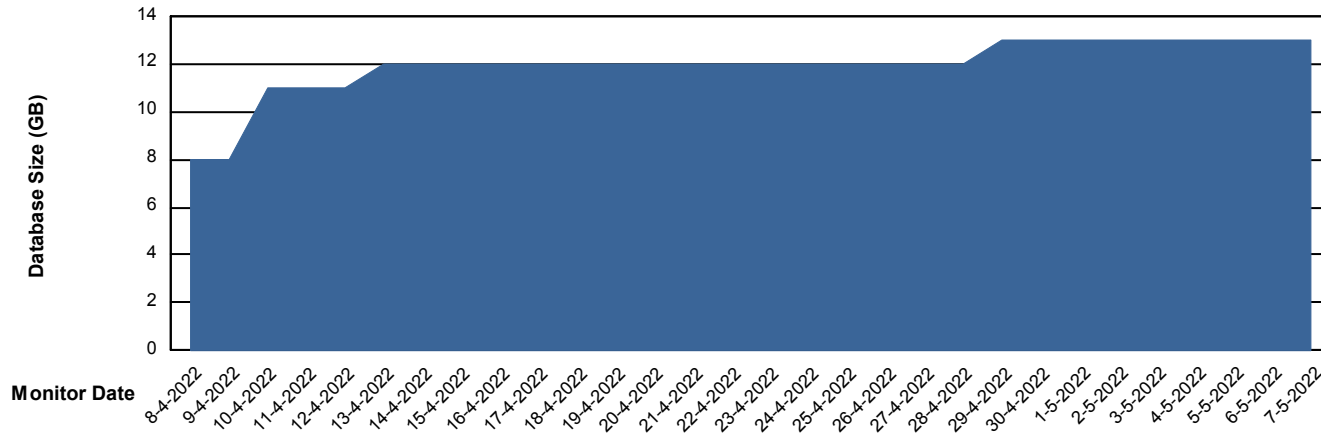

Customer KLH_Production
Database ID 139

Database Performance KLHDB_Standby

DB Processes Max 0
DB Processes Max 4
DB Processes Max 1,000

Weekly SLA Customer Report

Customer KLH_Production
Database ID 139

DATABASE SIZE KLHDB_BI

Database growth over last month

DATABASE SIZE KLHDB_Production

Database growth over last month

Weekly SLA Customer Report

Customer KLH_Production
 Database ID 139

Database Tablespace KLHDB_BI

Date	Tablespace Name	Filesize (Gb)	Usedsize (Gb)	Percentage free
7-5-2022	ABSDATA	4	0	97
	INDX	8	0	94
6-5-2022	ABSDATA	4	0	97
	INDX	8	0	94
5-5-2022	ABSDATA	4	0	97
	INDX	8	0	94
4-5-2022	ABSDATA	4	0	97
	INDX	8	0	94
3-5-2022	ABSDATA	4	0	97
	INDX	8	0	94
2-5-2022	ABSDATA	4	0	97
	INDX	8	0	94
1-5-2022	ABSDATA	4	0	97
	INDX	8	0	94