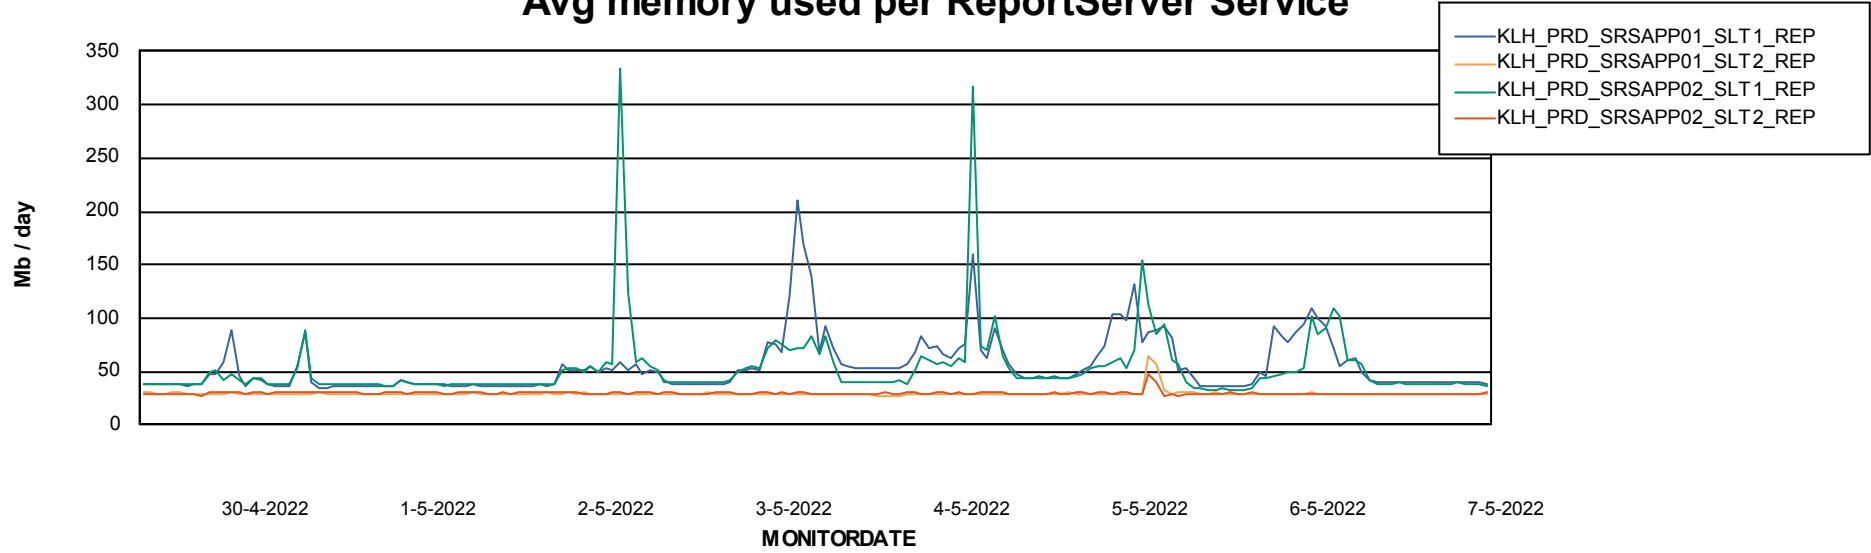

Avg users per day per ABS server

Weekly SLA Customer Report

Customer KLH_Production
Database ID 139

ABSSolute Application ReportServer Services

Avg memory used per ReportServer Service

Weekly SLA Customer Report