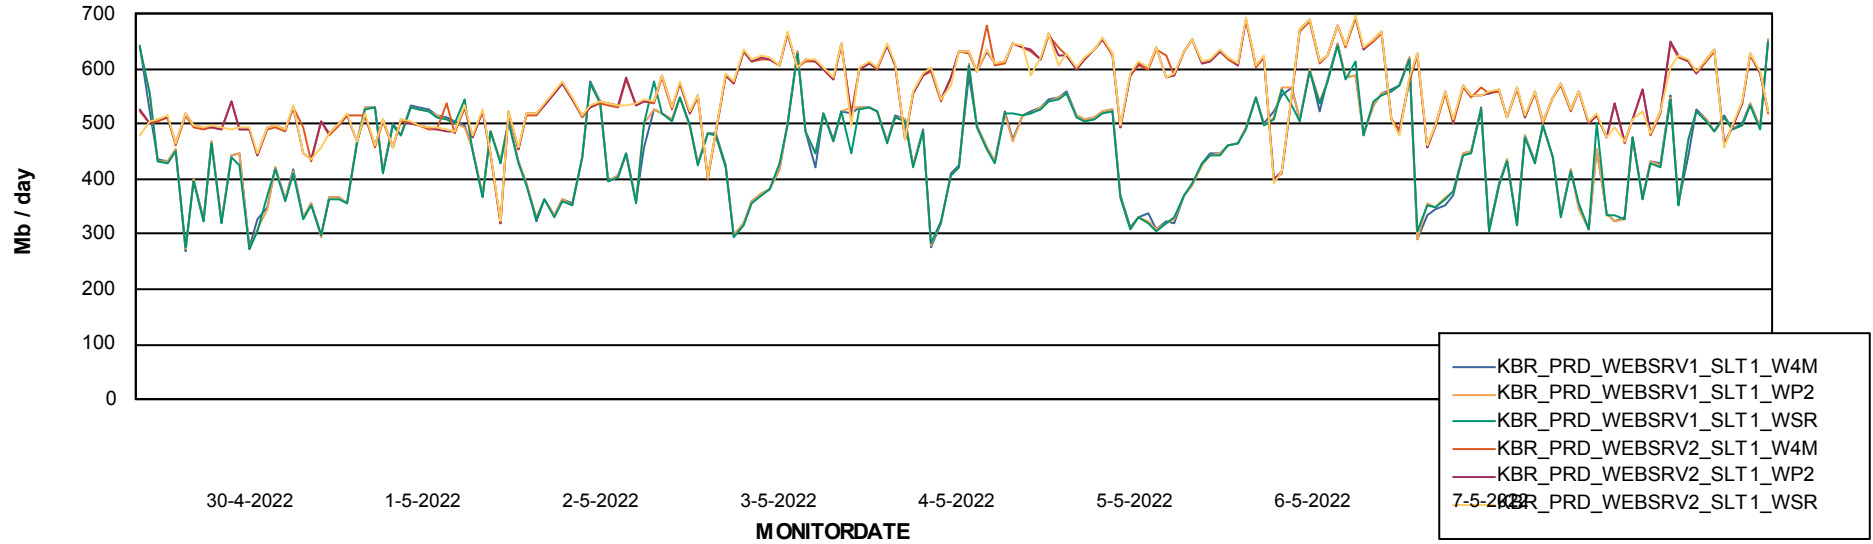

ABSSolute Web Component Services

Avg memory used per ABS Web component