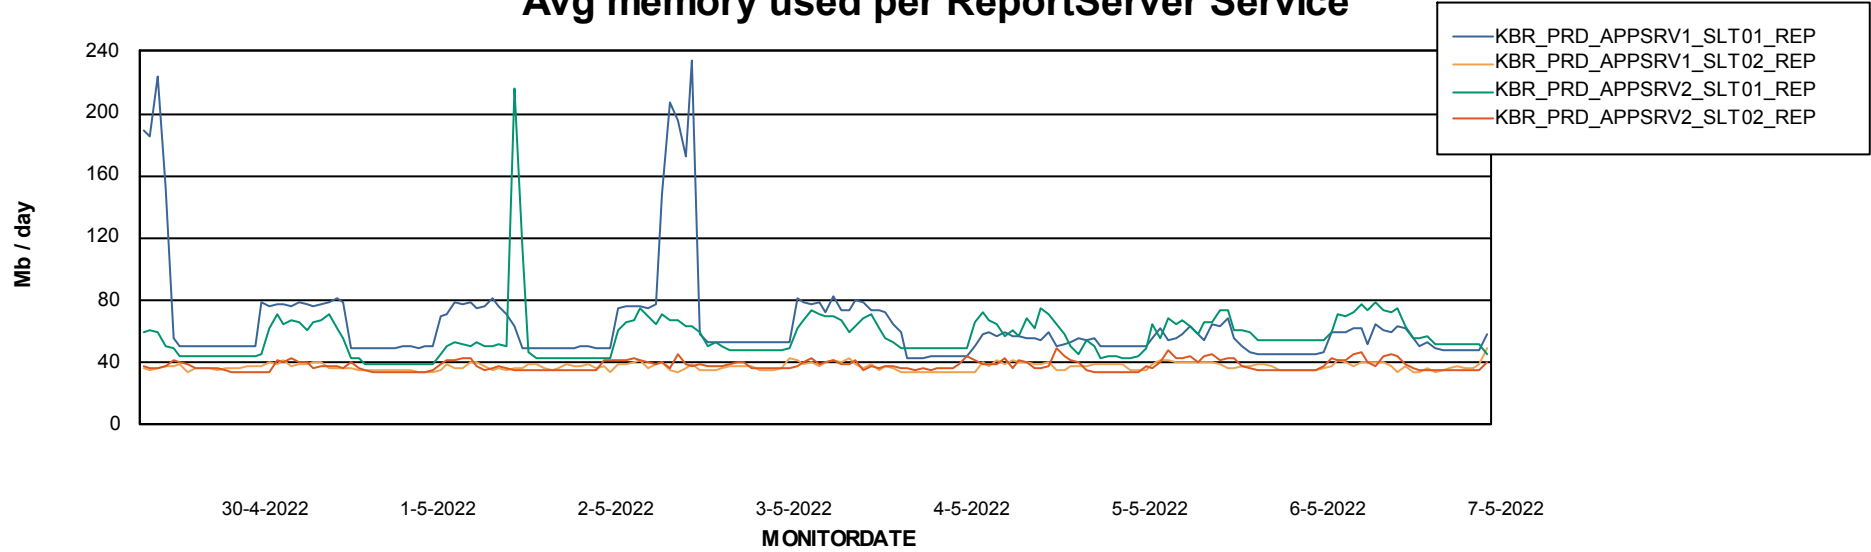

ABSSolute Application Server Services

Avg memory used per ReportServer Service