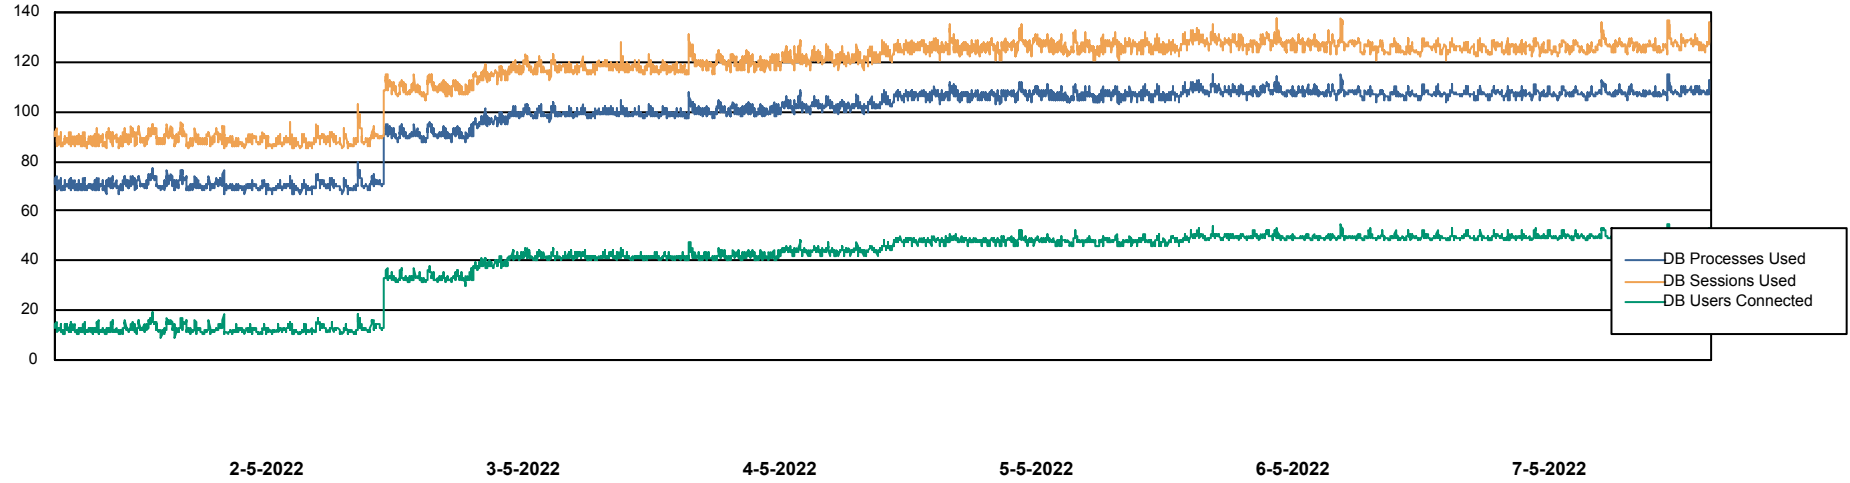

Database Performance BI-DBSRV_DB