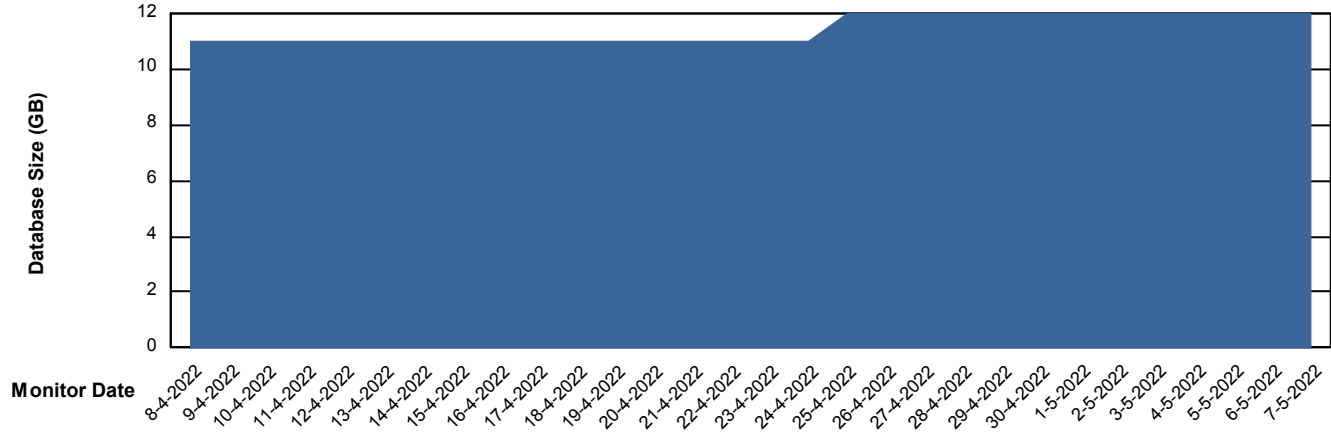

Weekly SLA Customer Report

Customer KBR_Production
Database ID 117

Database Performance BI-DBSRV_DB

Weekly SLA Customer Report

Customer KBR_Production
Database ID 117

Database Performance KBR_PRD_DB-SRV1_DB

Weekly SLA Customer Report

Customer KBR_Production
Database ID 117

DATABASE SIZE BI-DBSRV_DB

Database growth over last month

DATABASE SIZE KBR_PRD_DB-SRV1_DB

Database growth over last month

Weekly SLA Customer Report