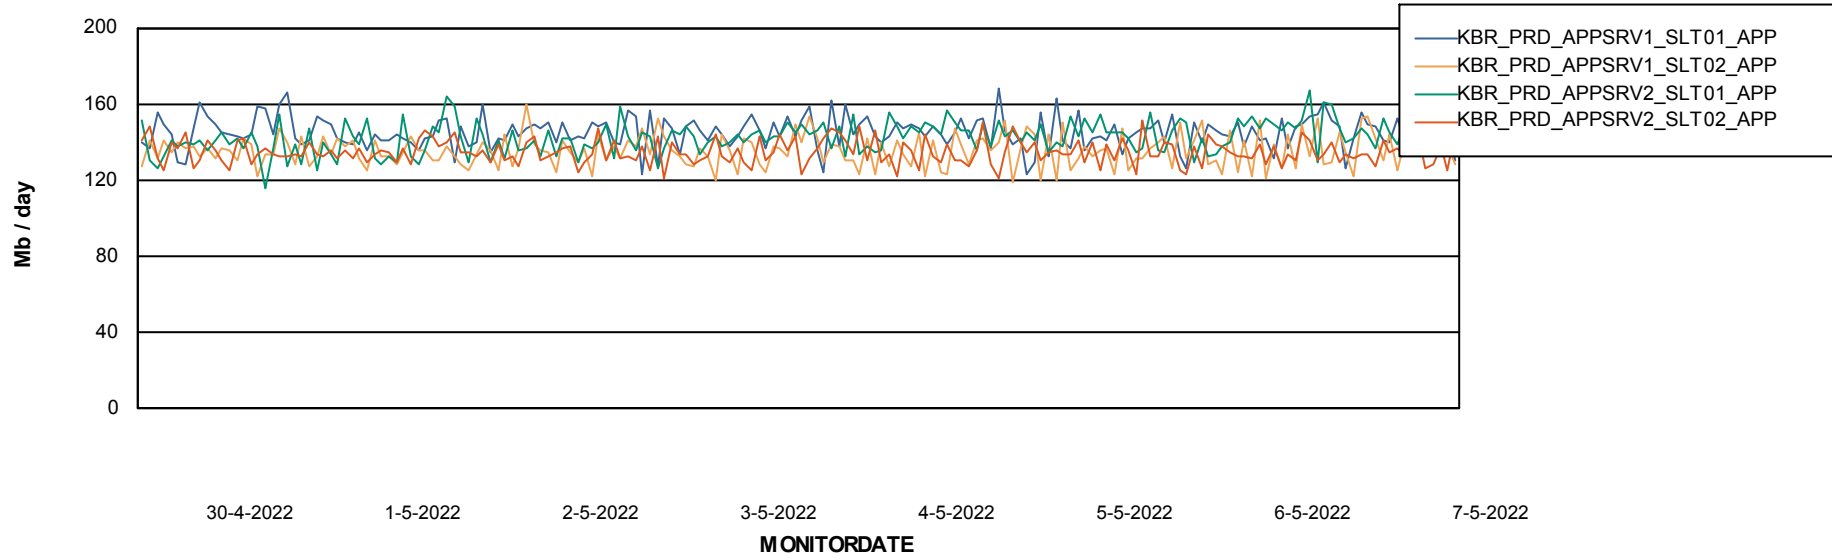

ABSSolute Application Server Services

Avg memory used per ABS Server Service