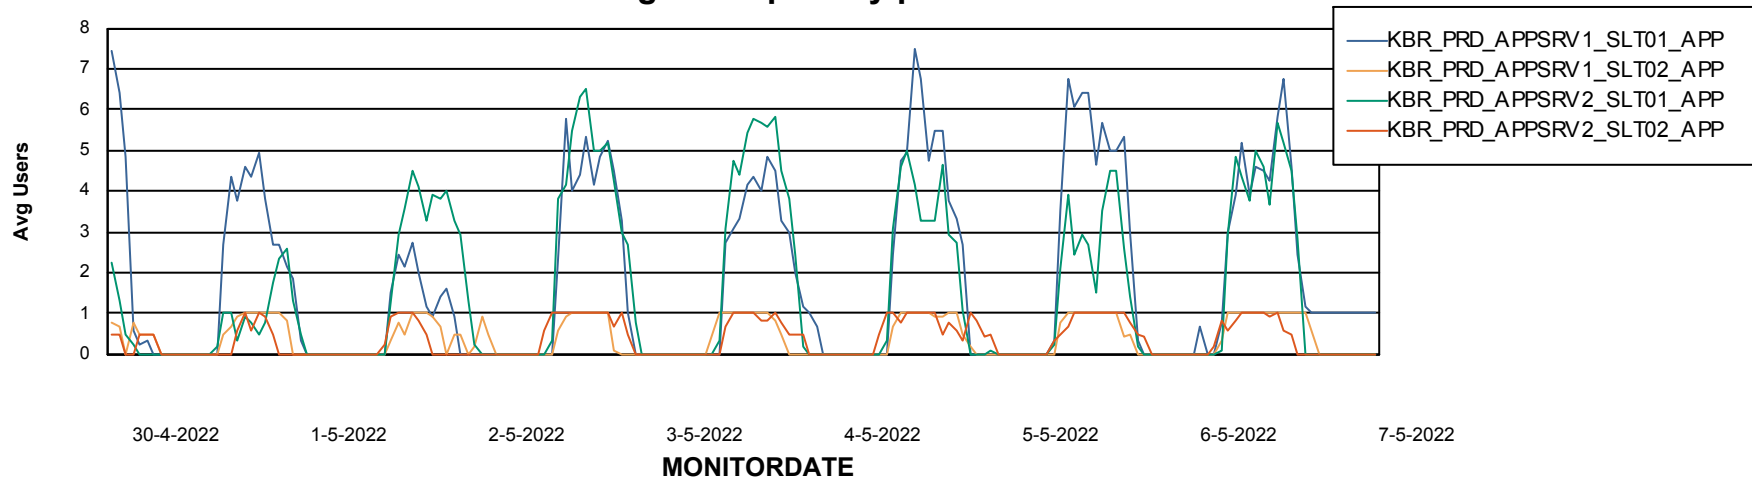

Avg users per day per ABS server