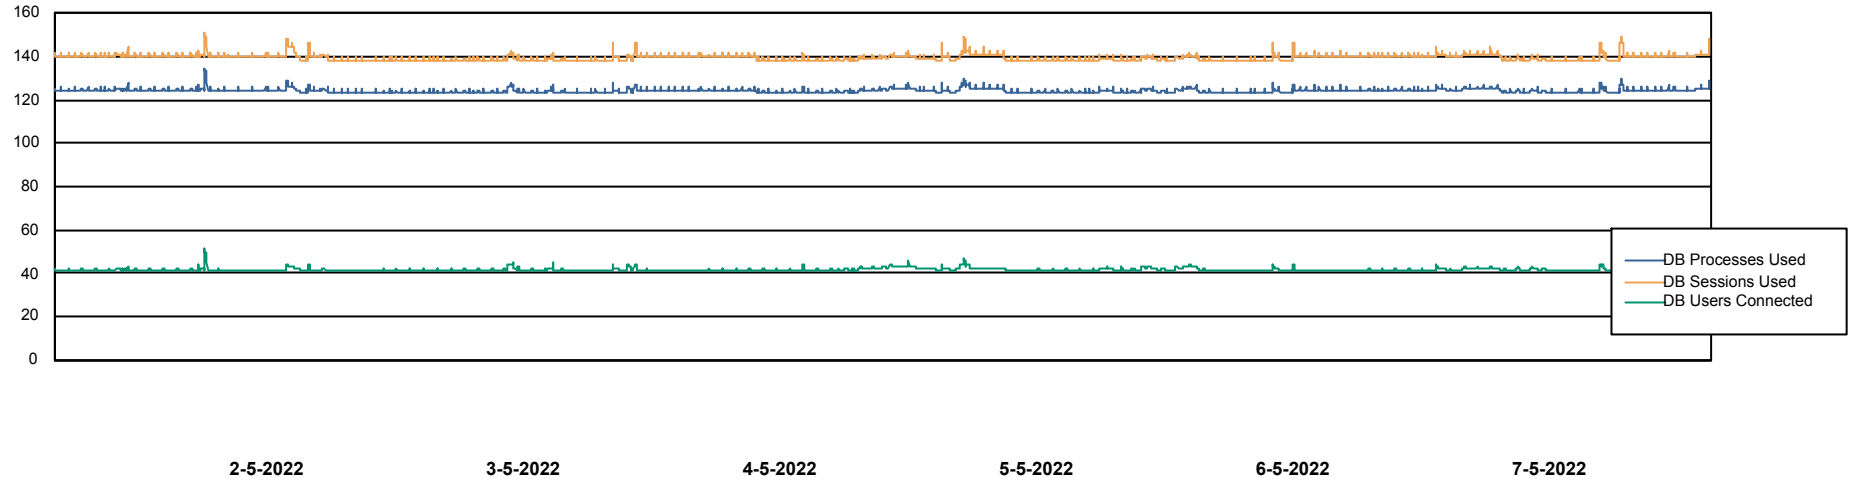

Weekly SLA Customer Report

Customer KBR_Production
Database ID 117

Database Performance BI-DBSRV_DB

Weekly SLA Customer Report

Customer KBR_Production
Database ID 117

Database Performance KBR_PRD_DB-SRV1_DB