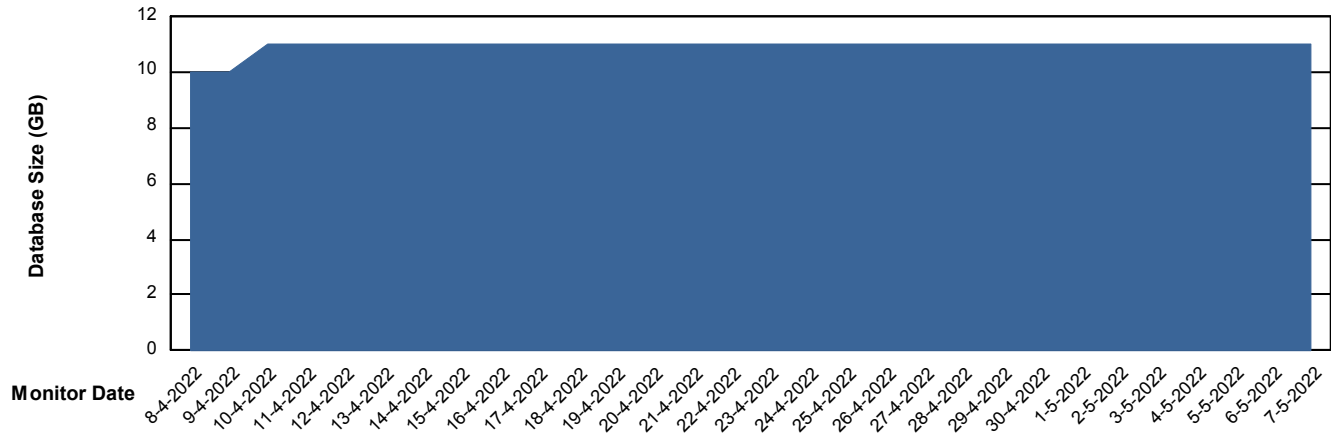

Weekly SLA Customer Report

Customer KBR_Production
Database ID 117

Database Performance BI-DBSRV_DB

Weekly SLA Customer Report

Customer KBR_Production
Database ID 117

Database Performance KBR_PRD_DB-SRV1_DB

Weekly SLA Customer Report

Customer KBR_Production
Database ID 117

DATABASE SIZE BI-DBSRV_DB

Database growth over last month

DATABASE SIZE KBR_PRD_DB-SRV1_DB

Database growth over last month

Weekly SLA Customer Report