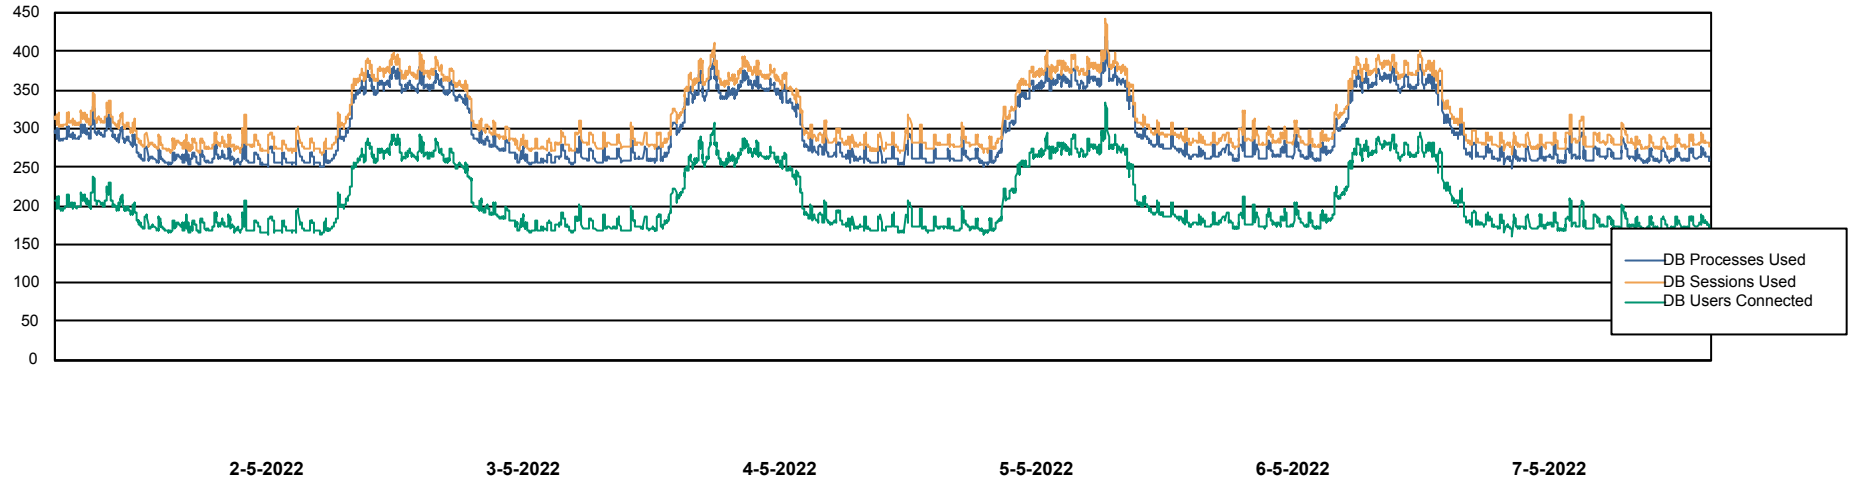

Weekly SLA Customer Report

Customer JSG_Production
Database ID 102

Harddisk Usage JSG_PRD_WORF

	Free disk space on C: (%)	Total disk space on C: (Gb)	Used disk space on C: (Gb)
7-5-2022	41	149	88
6-5-2022	41	149	88
5-5-2022	41	149	88
4-5-2022	41	149	88
3-5-2022	41	149	88
2-5-2022	41	149	88
1-5-2022	41	149	88

Weekly SLA Customer Report

Customer JSG_Production
Database ID 102

Database Performance JSG_PRD_PICARD_DB

Weekly SLA Customer Report

Customer JSG_Production
Database ID 102

Database Performance JSG_PRD_RIKER_DB