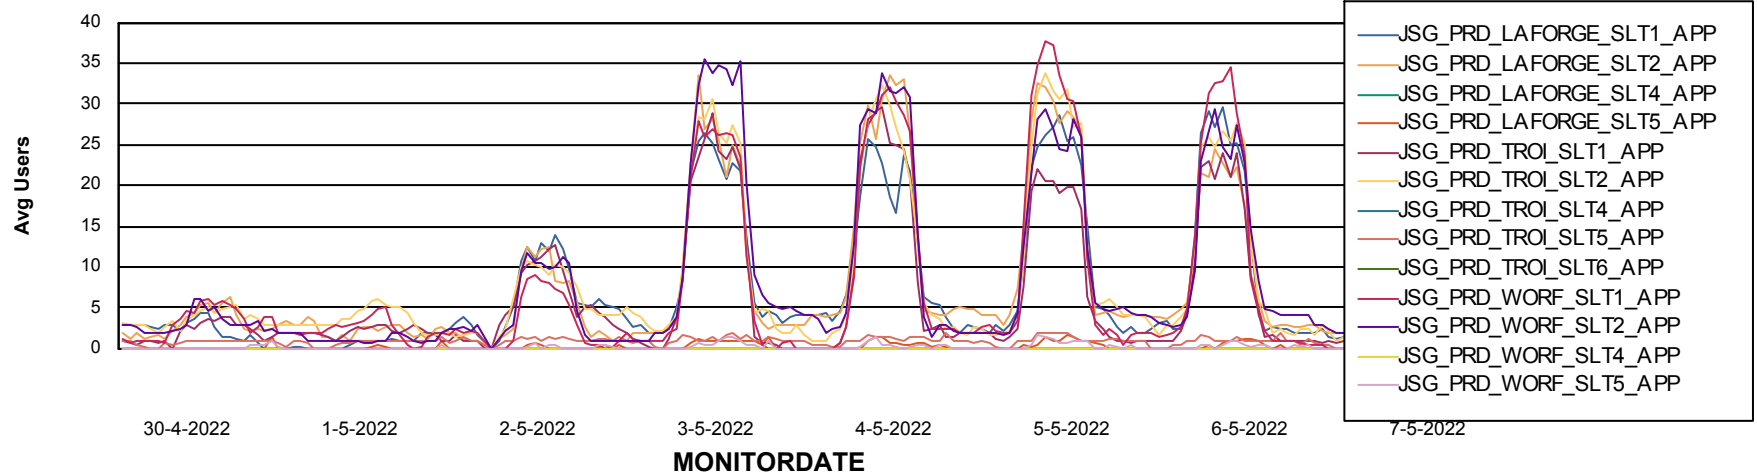

Avg users per day per ABS server