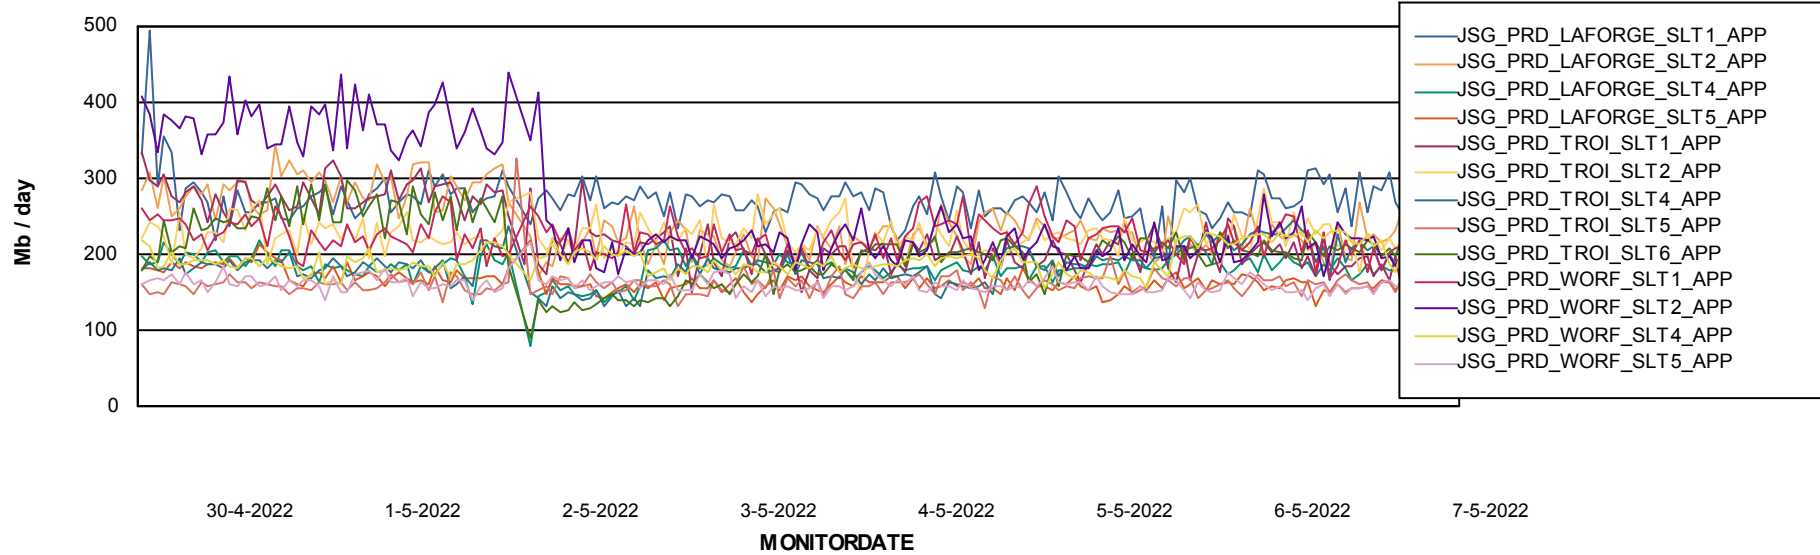

ABSSolute Application Server Services

Avg memory used per ABS Server Service