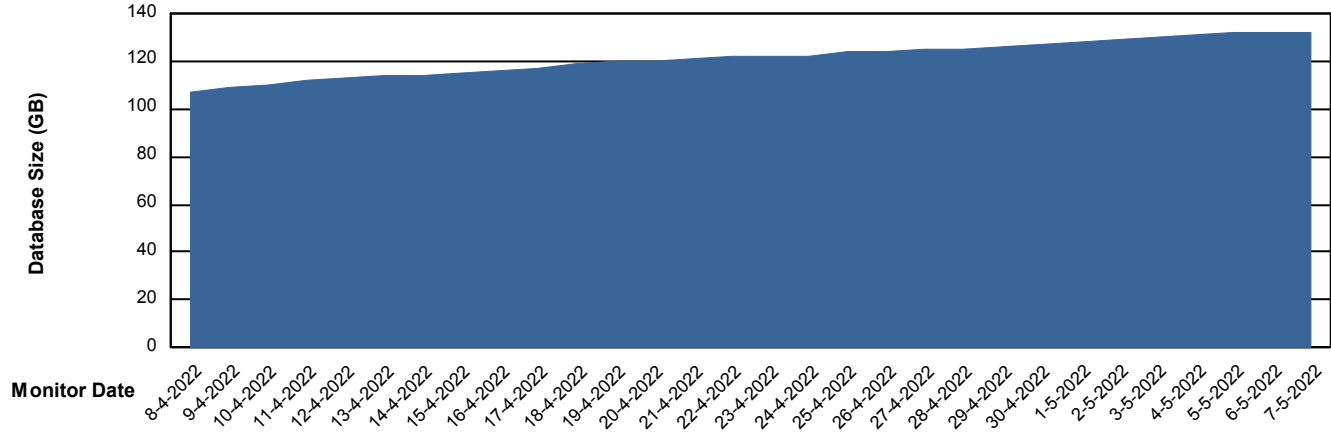

DB Processes Max 0
DB Processes Max 1,000
DB Processes Max 4

Weekly SLA Customer Report

Customer JSG_Production
Database ID 102

Database Performance JSG_PRD_SAREK_DB

Weekly SLA Customer Report

Customer JSG_Production
Database ID 102

DATABASE SIZE JSG_PRD_PICARD_DB

Database growth over last month

DATABASE SIZE JSG_PRD_SAREK_DB

Database growth over last month

Weekly SLA Customer Report

Customer JSG_Production
Database ID 102

Database Tablespace JSG_PRD_PICARD_DB