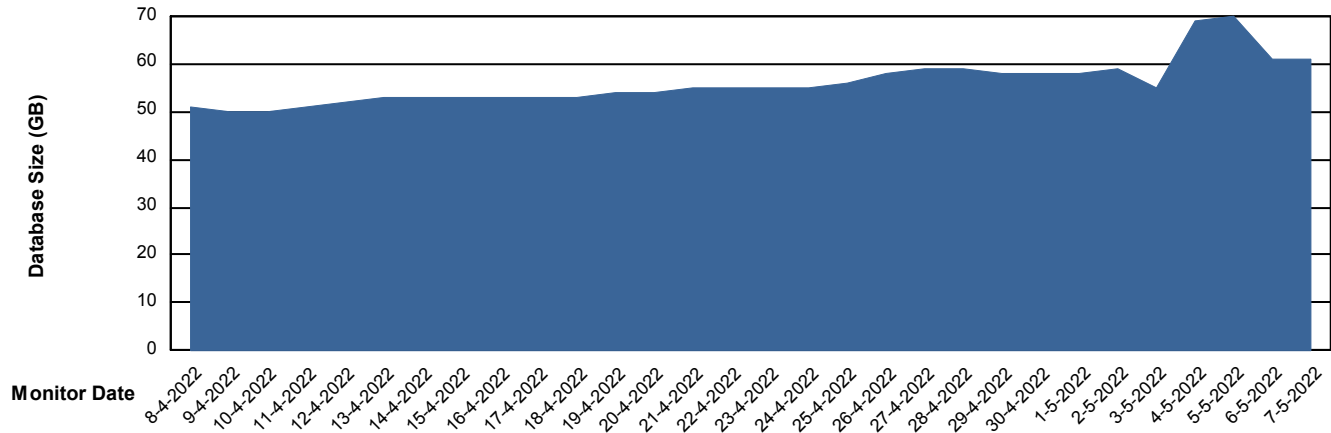

DB Processes Max 0
DB Processes Max 1,000
DB Processes Max 4

Weekly SLA Customer Report

Customer JSG_Production
Database ID 102

Database Performance JSG_PRD_SAREK_DB

Weekly SLA Customer Report

Customer JSG_Production
Database ID 102

DATABASE SIZE JSG_PRD_PICARD_DB

Database growth over last month

DATABASE SIZE JSG_PRD_SAREK_DB

Database growth over last month

Weekly SLA Customer Report

Customer JSG_Production
Database ID 102

Database Tablespace JSG_PRD_PICARD_DB