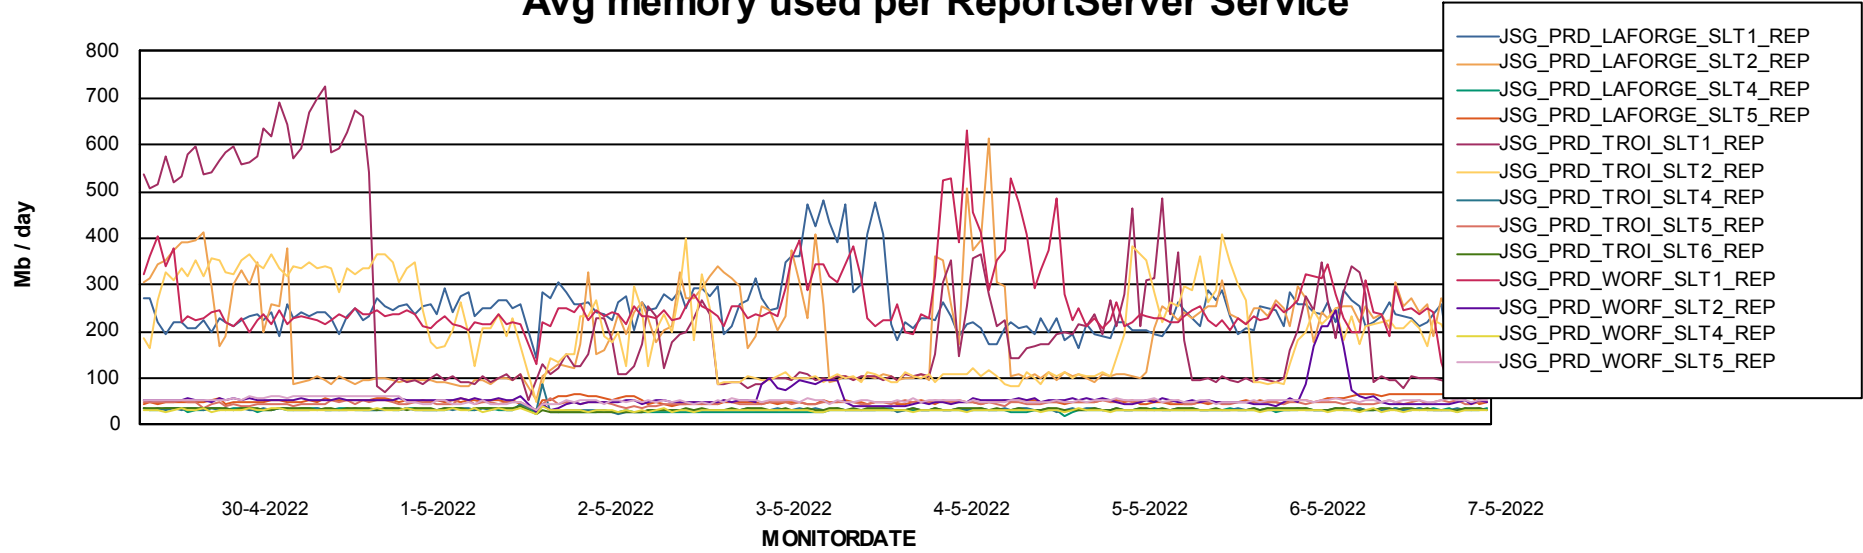

Avg memory used per ABS Server Service

Avg users per day per ABS server

Weekly SLA Customer Report

Customer JSG_Production
Database ID 102

ABSSolute Application ReportServer Services

Avg memory used per ReportServer Service