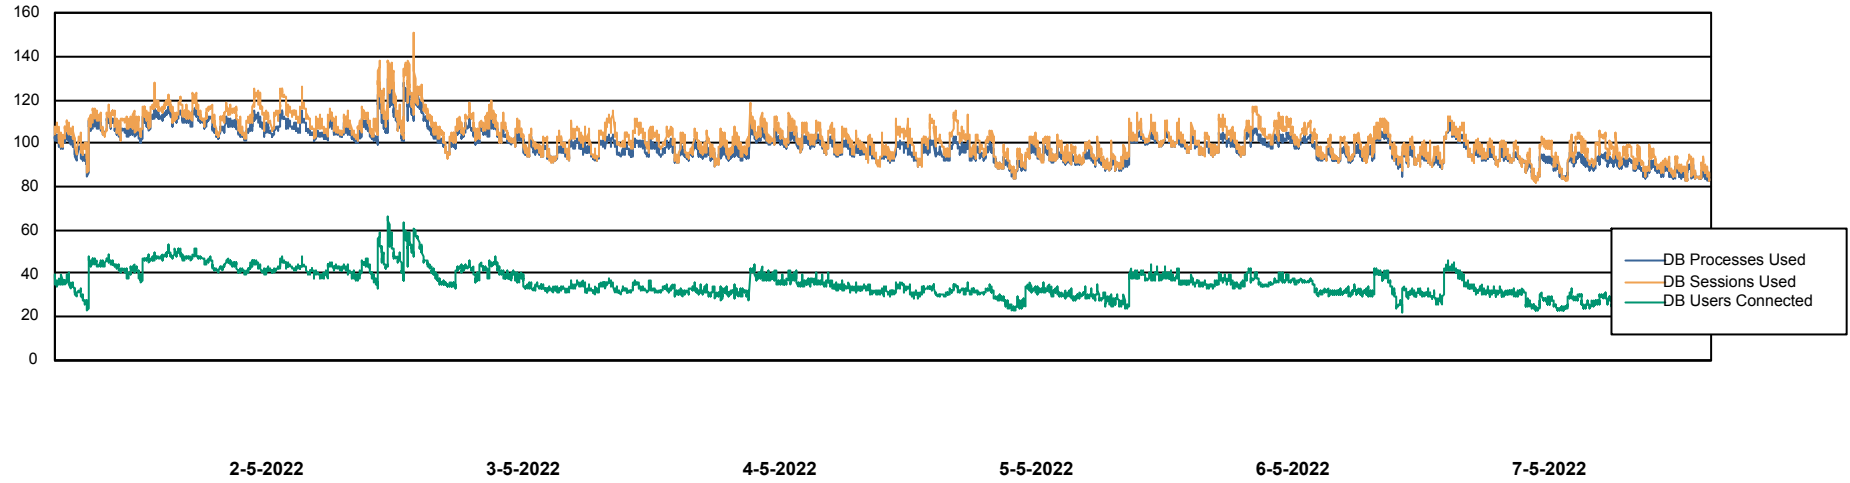

DB Processes Max 0
DB Processes Max 1,000
DB Processes Max 4

Weekly SLA Customer Report

Customer JSG_Production
Database ID 102

Database Performance JSG_PRD_SAREK_DB

Weekly SLA Customer Report

Customer JSG_Production
Database ID 102