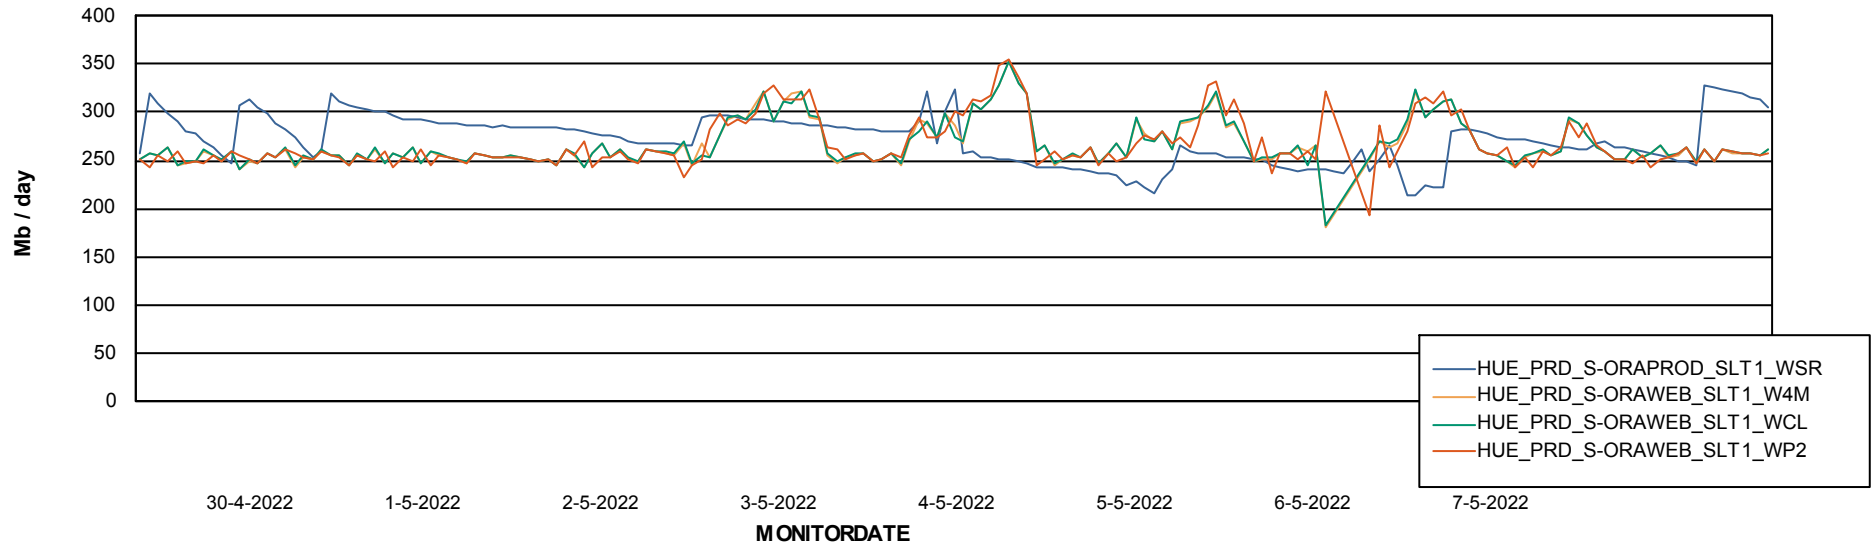

ABSSolute Web Component Services

Avg memory used per ABS Web component