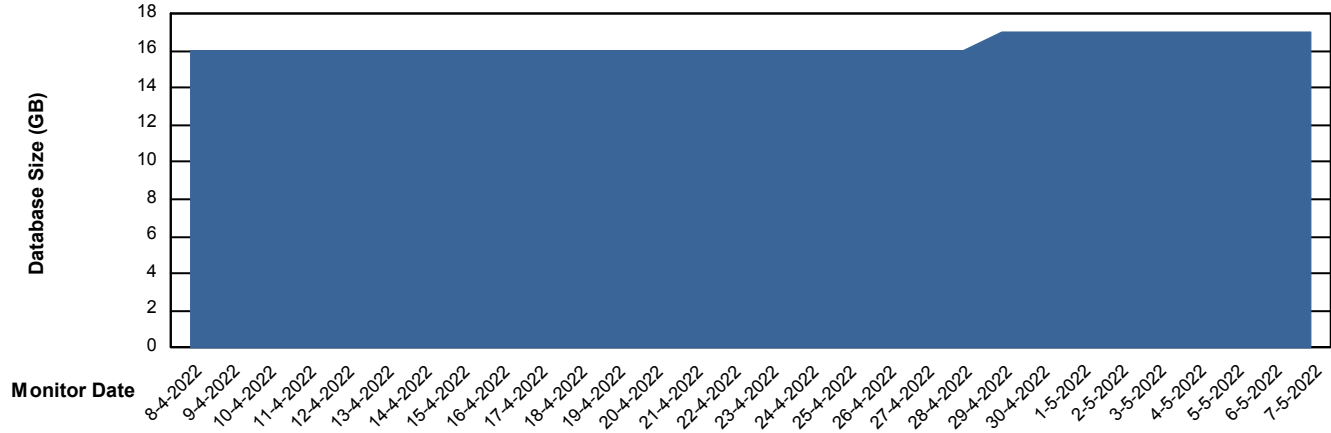

DATABASE SIZE HUE_PRD_S-ORABI_DB

Database growth over last month