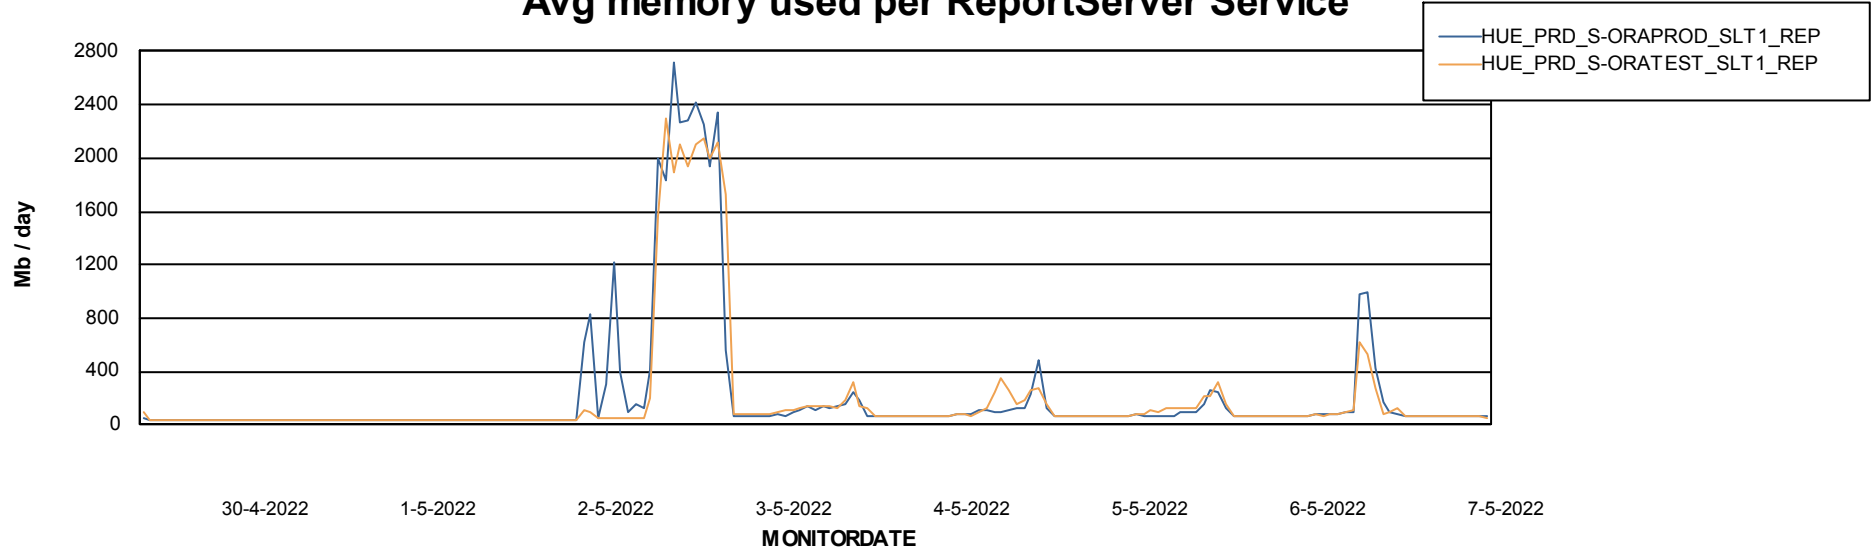

ABSSolute Application ReportServer Services

Avg memory used per ReportServer Service