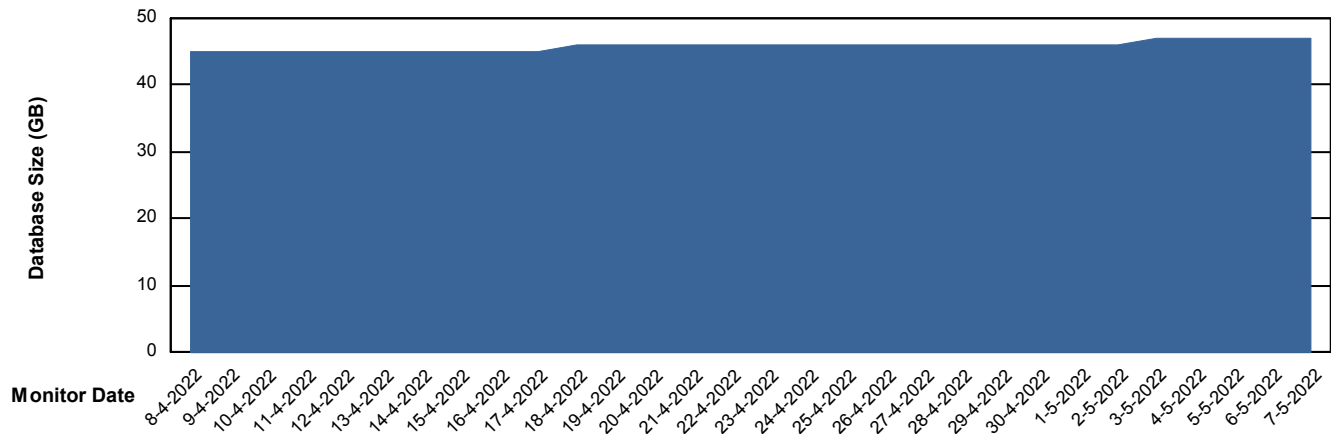

DATABASE SIZE HUE_PRD_S-ORAPROD_DB

Database growth over last month