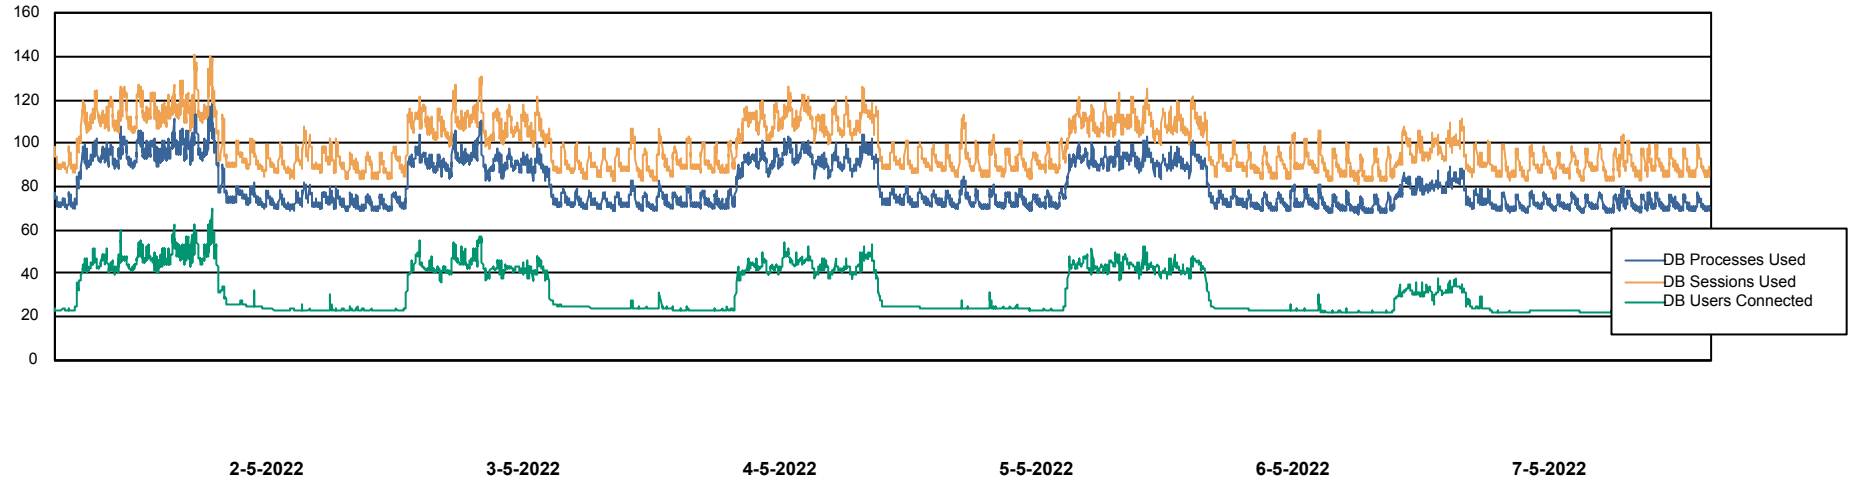

Database Performance HUE_PRD_S-ORAPROD_DB