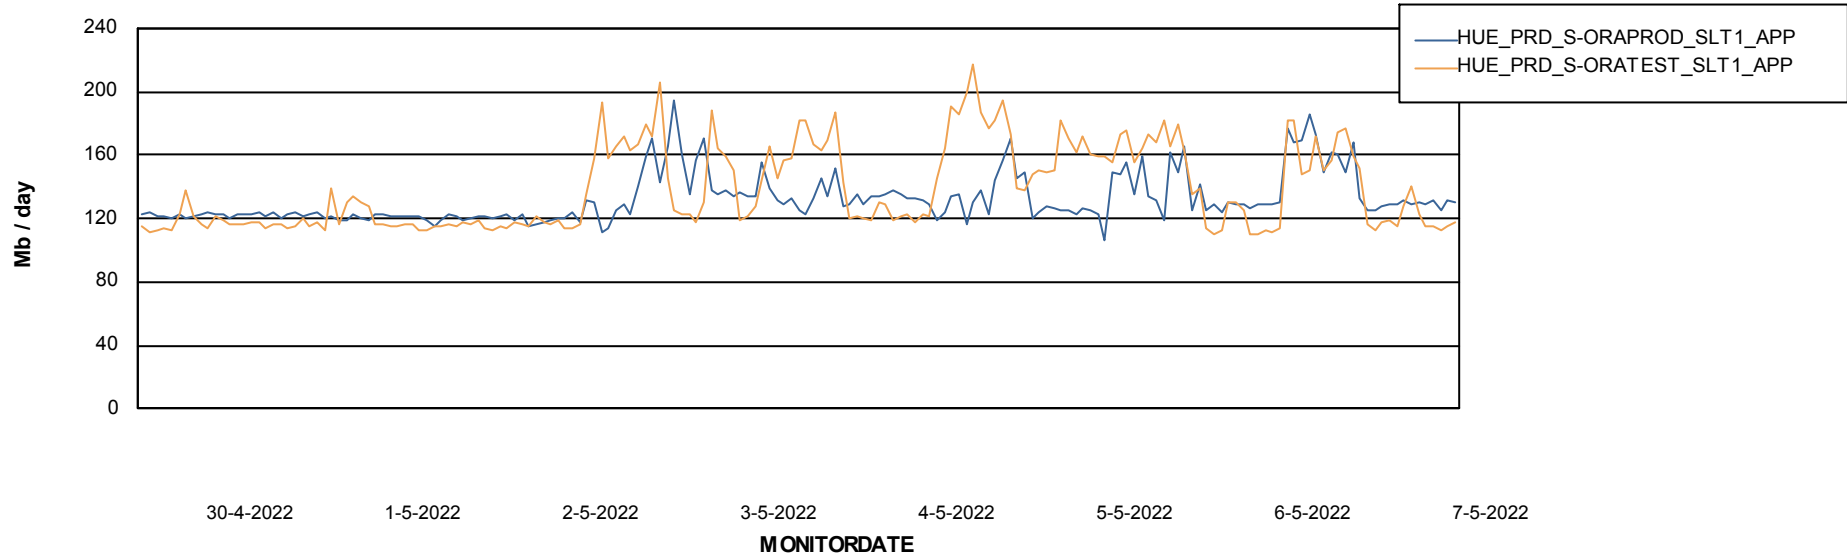

ABSSolute Application Server Services

Avg memory used per ABS Server Service