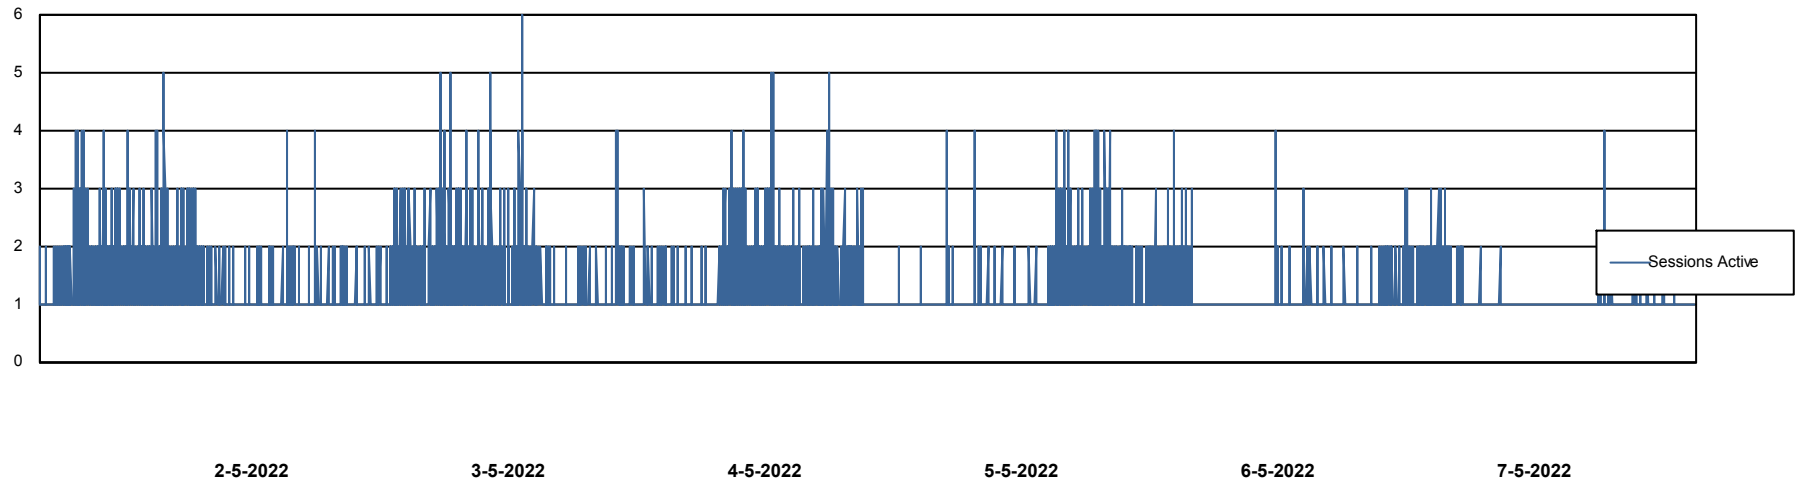

Database Performance HUE_PRD_S-ORAPROD_DB