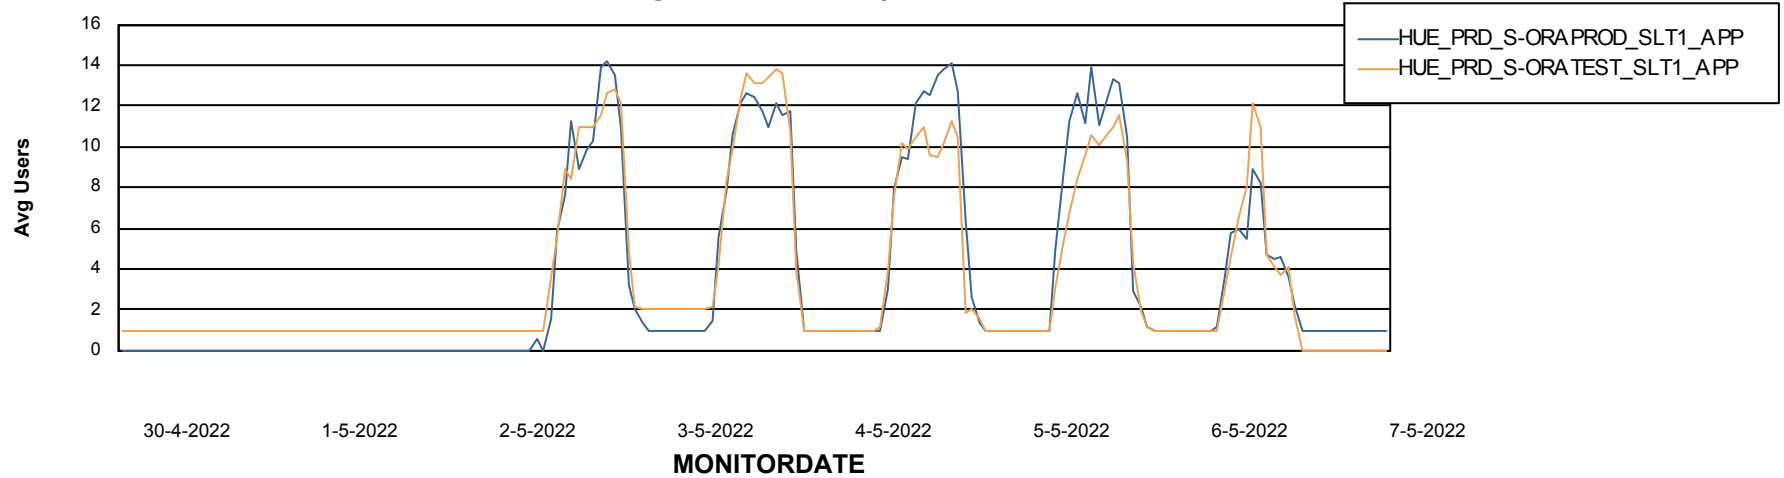

Avg users per day per ABS server