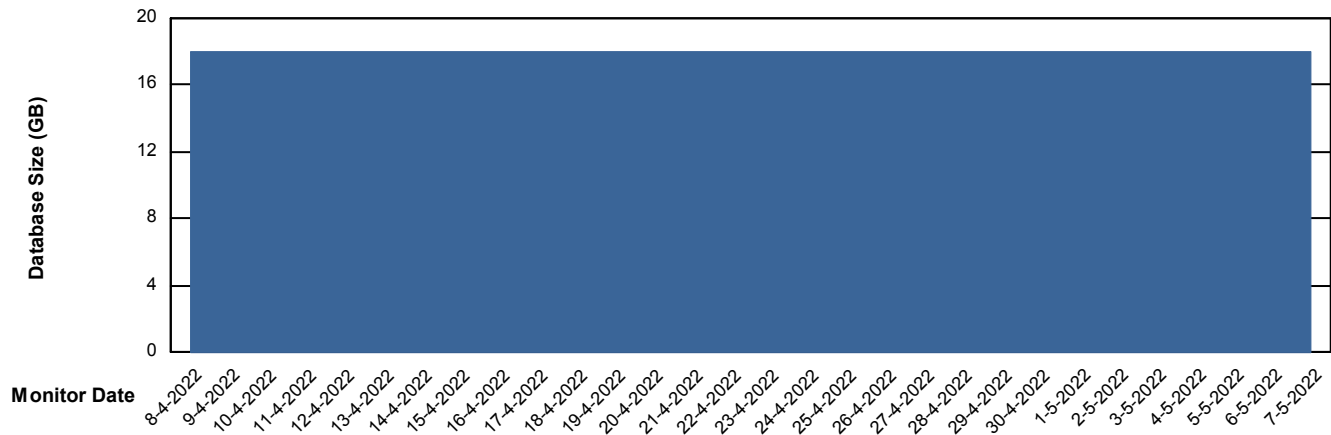

DB Processes Max 1,000

Weekly SLA Customer Report

Customer EUT_Production
Database ID 114

DATABASE SIZE EUT_EUP_PRD_URVINA22T_DB

Database growth over last month

DATABASE SIZE EUT_URM_PRD_URVINA26_DB

Database growth over last month