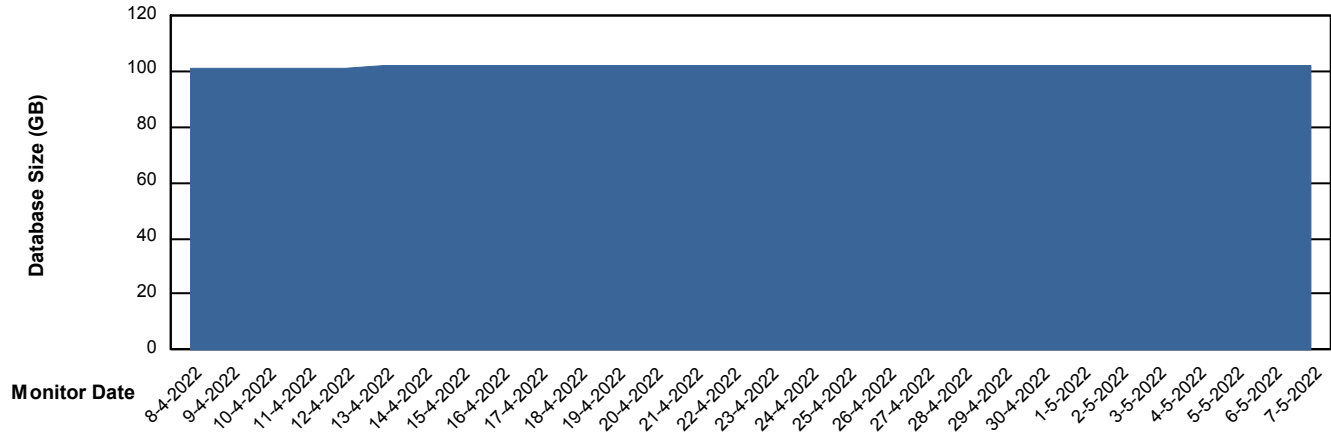

DB Processes Max 1,000

Weekly SLA Customer Report

Customer EUT_Production
Database ID 114

DATABASE SIZE EUT_EUP_PRD_URVINA22T_DB

Database growth over last month

DATABASE SIZE EUT_URM_PRD_URVINA26_DB

Database growth over last month