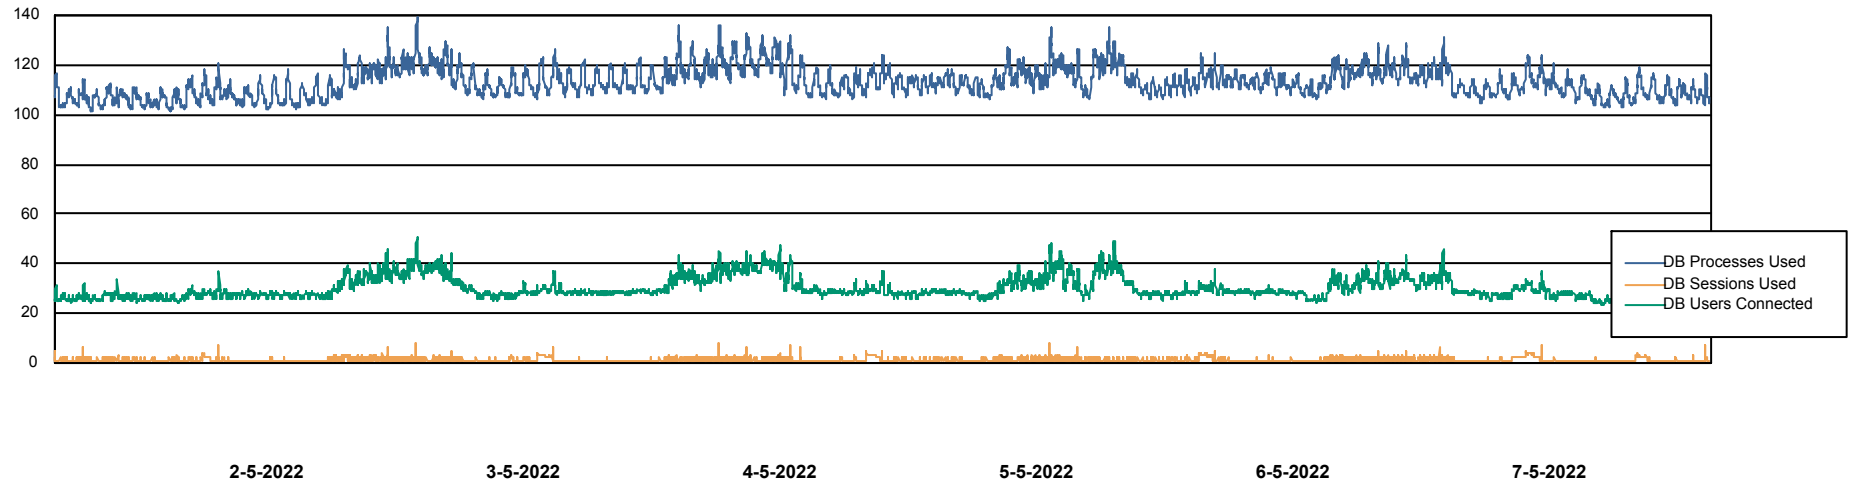

Weekly SLA Customer Report

Customer EUT_Production
Database ID 114

Database Performance EUT_EUP_PRD_URVINA22T_DB

DB Processes Max 500

Weekly SLA Customer Report

Customer EUT_Production
Database ID 114

Database Performance EUT_URM_PRD_URVINA26_DB