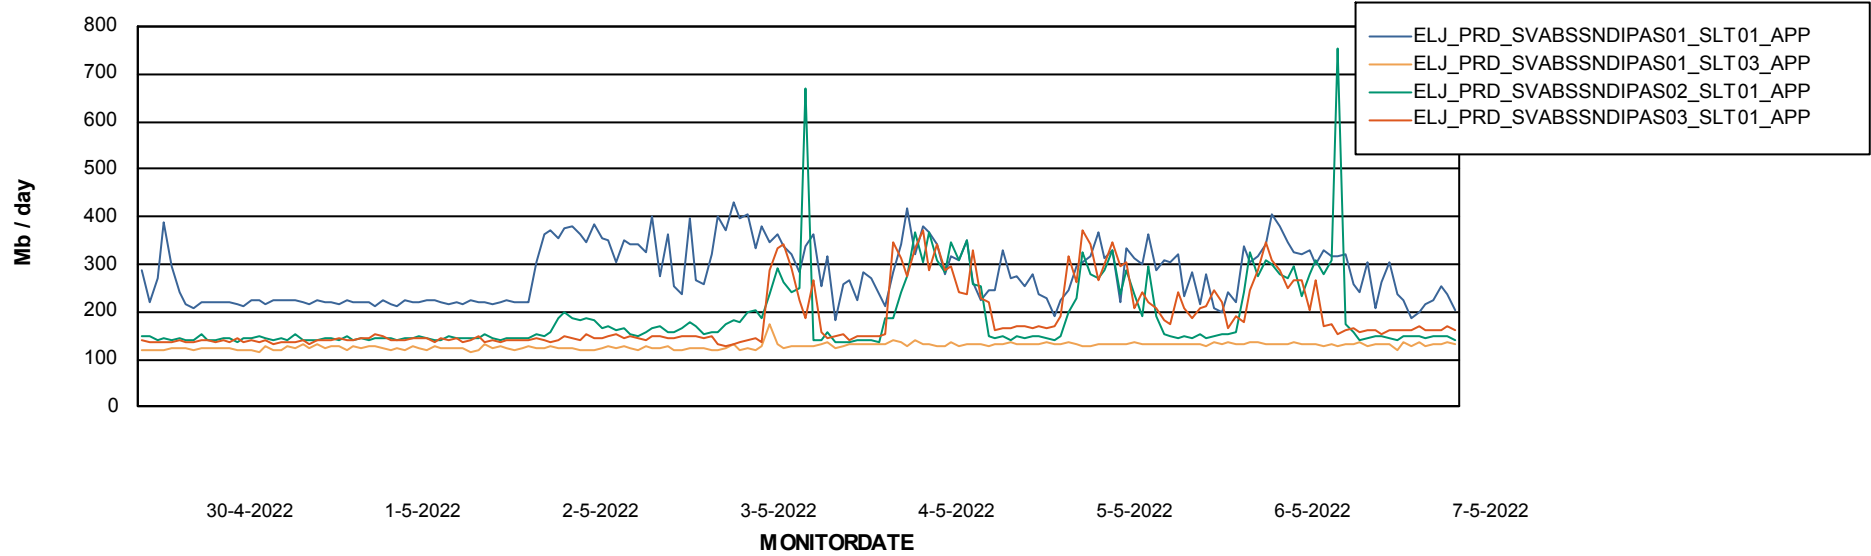

BI Status and last ETL error for ELJDB_PRD_BI

	zo 1/5/2022	ma 2/5/2022	di 3/5/2022	wo 4/5/2022	do 5/5/2022	vr 6/5/2022	za 7/5/2022
ABS DataWarehouse ETL Health	OK	OK	OK	OK	OK	OK	OK
ABS DWHStaging ETL Health	OK	OK	OK	OK	OK	OK	OK

Weekly SLA Customer Report

Customer ELJ Production
Database ID 72

ABSSolute Application Server Services

Avg memory used per ABS Server Service

Avg users per day per ABS server

Weekly SLA Customer Report

Customer ELJ Production
Database ID 72