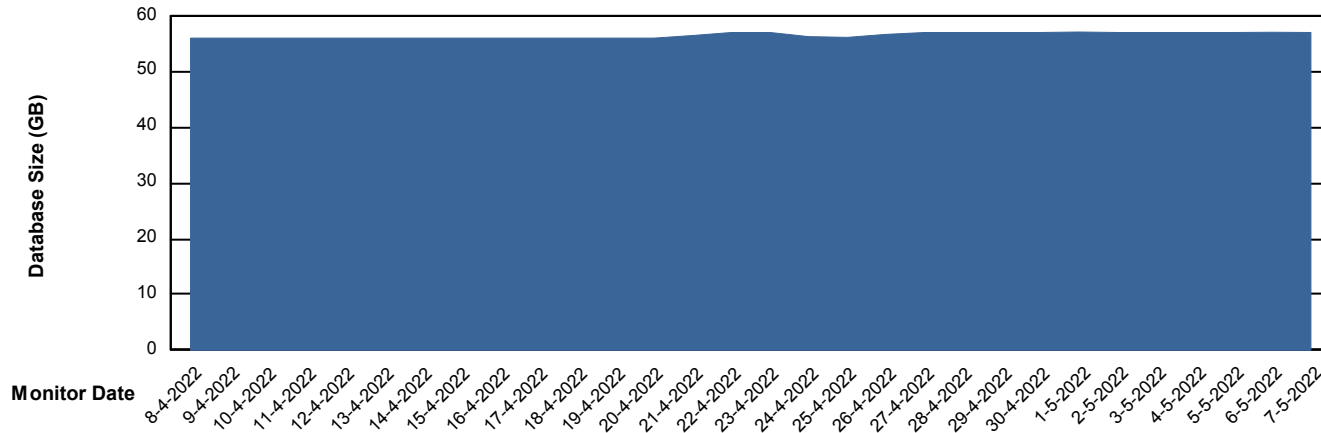

Weekly SLA Customer Report

Customer ELJ Production
Database ID 72

Database Performance ELJDB_Standby

DB Processes Max 600
DB Sessions Max 924

Weekly SLA Customer Report

Customer ELJ Production
Database ID 72

DATABASE SIZE ELJDB_PRD_BI

Database growth over last month

DATABASE SIZE ELJDB_Production

Database growth over last month

Weekly SLA Customer Report

Customer ELJ Production
 Database ID 72

Database Tablespace ELJDB_PRD_BI