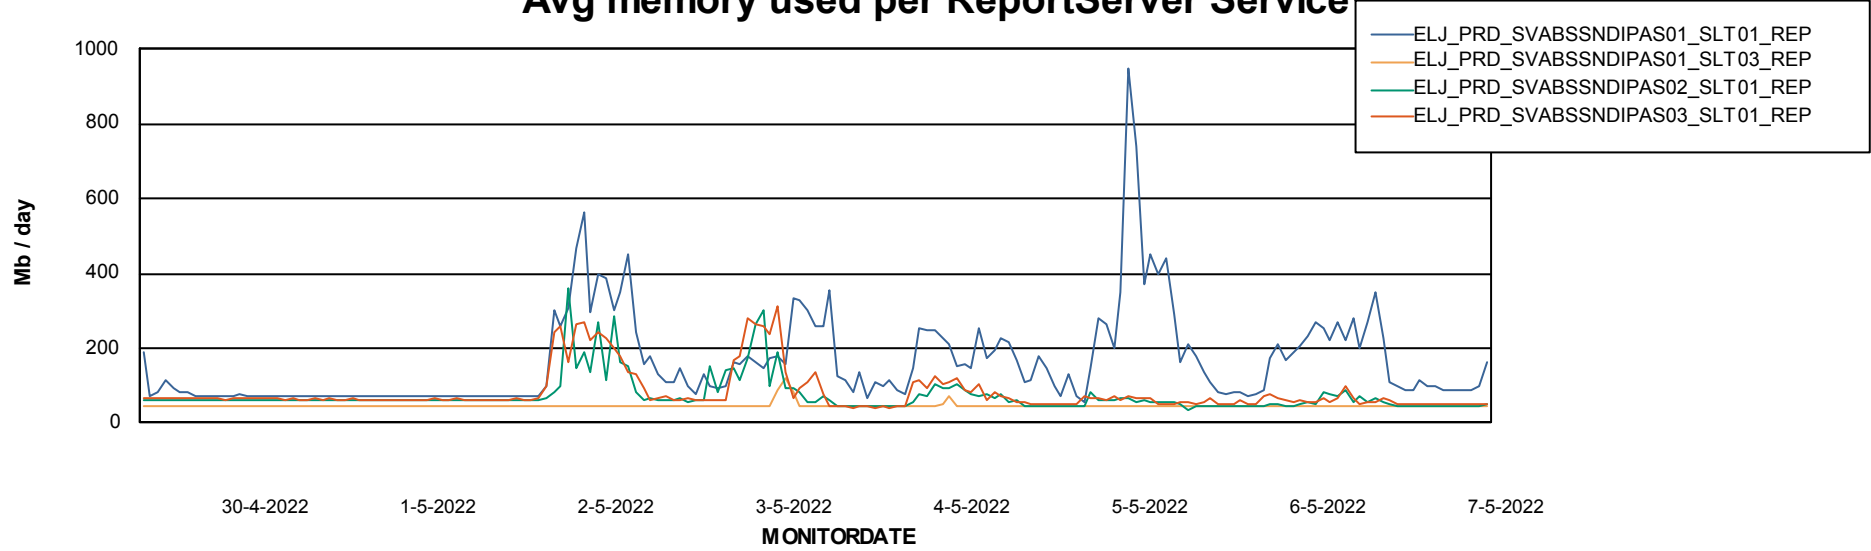

ABSSolute Application ReportServer Services

Avg memory used per ReportServer Service