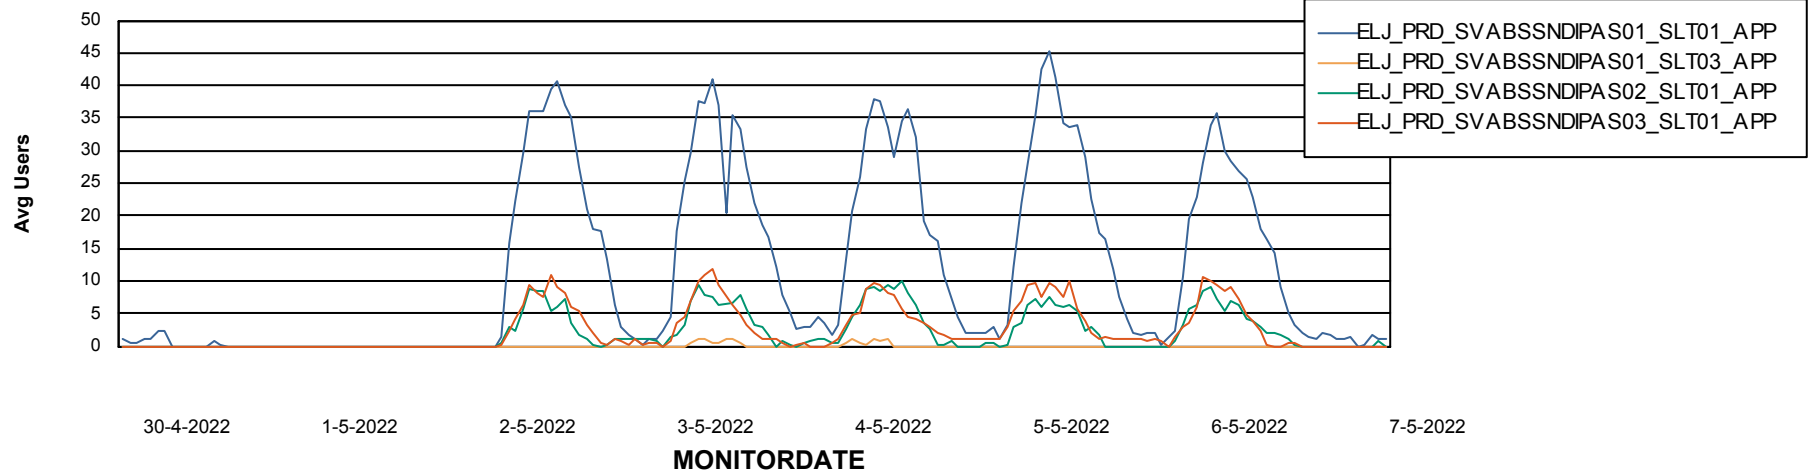

Weekly SLA Customer Report

Customer ELJ Production
Database ID 72

ABSSolute Application Server Services

Avg memory used per ABS Server Service

Avg users per day per ABS server

Weekly SLA Customer Report

Customer ELJ Production
Database ID 72