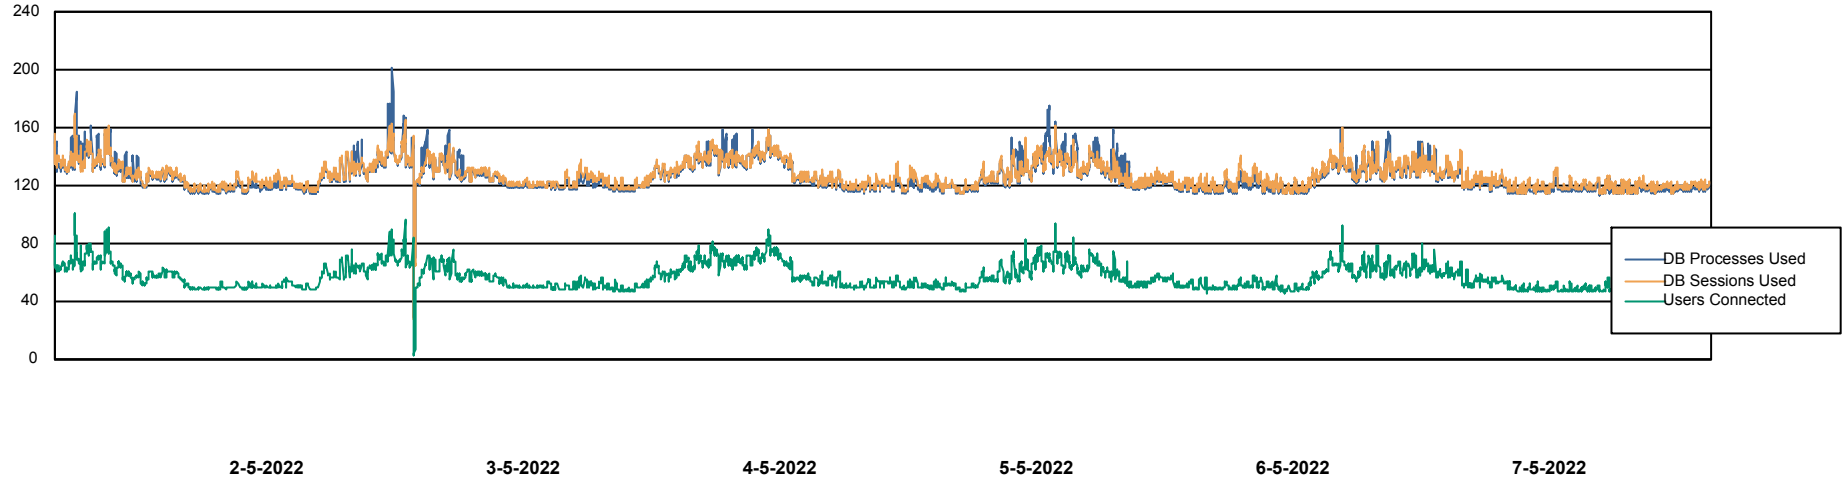

Weekly SLA Customer Report

Customer ELJ Production
Database ID 72

Database Performance ELJDB_PRD_BI

Weekly SLA Customer Report

Customer ELJ Production
Database ID 72

Database Performance ELJDB_Production

DB Processes Max 600
DB Sessions Max 924

Weekly SLA Customer Report

Customer ELJ Production
Database ID 72

Database Performance ELJDB_Standby

DB Processes Max 600
DB Sessions Max 924

Weekly SLA Customer Report

Customer ELJ Production
Database ID 72