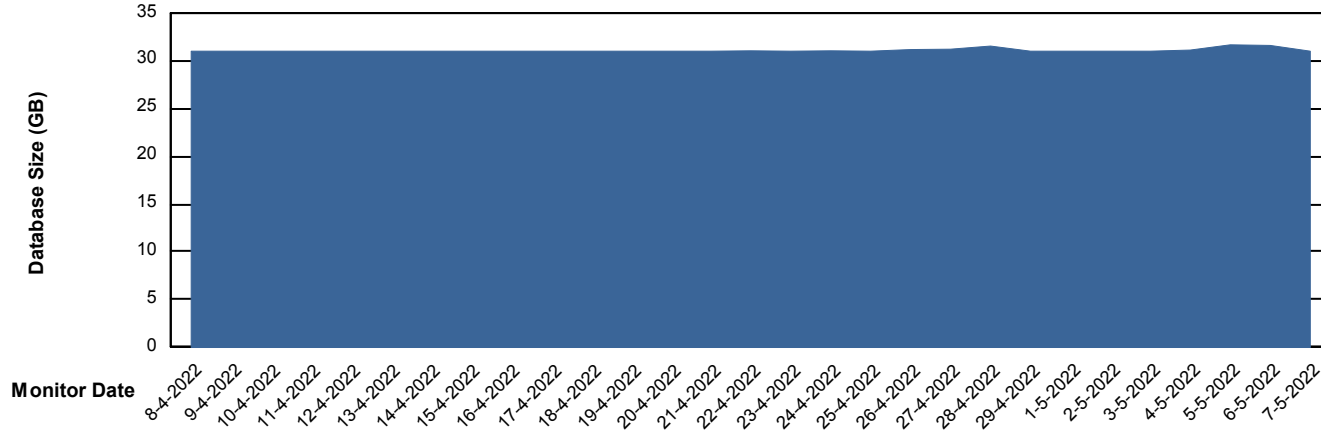

Weekly SLA Customer Report

Customer ELJ Production
Database ID 72

Database Performance ELJDB_Standby

DB Processes Max 600
DB Sessions Max 924

Weekly SLA Customer Report

Customer ELJ Production
Database ID 72

DATABASE SIZE ELJDB_PRD_BI

Database growth over last month

DATABASE SIZE ELJDB_Production

Database growth over last month

Weekly SLA Customer Report

Customer ELJ Production
 Database ID 72

Database Tablespace ELJDB_PRD_BI