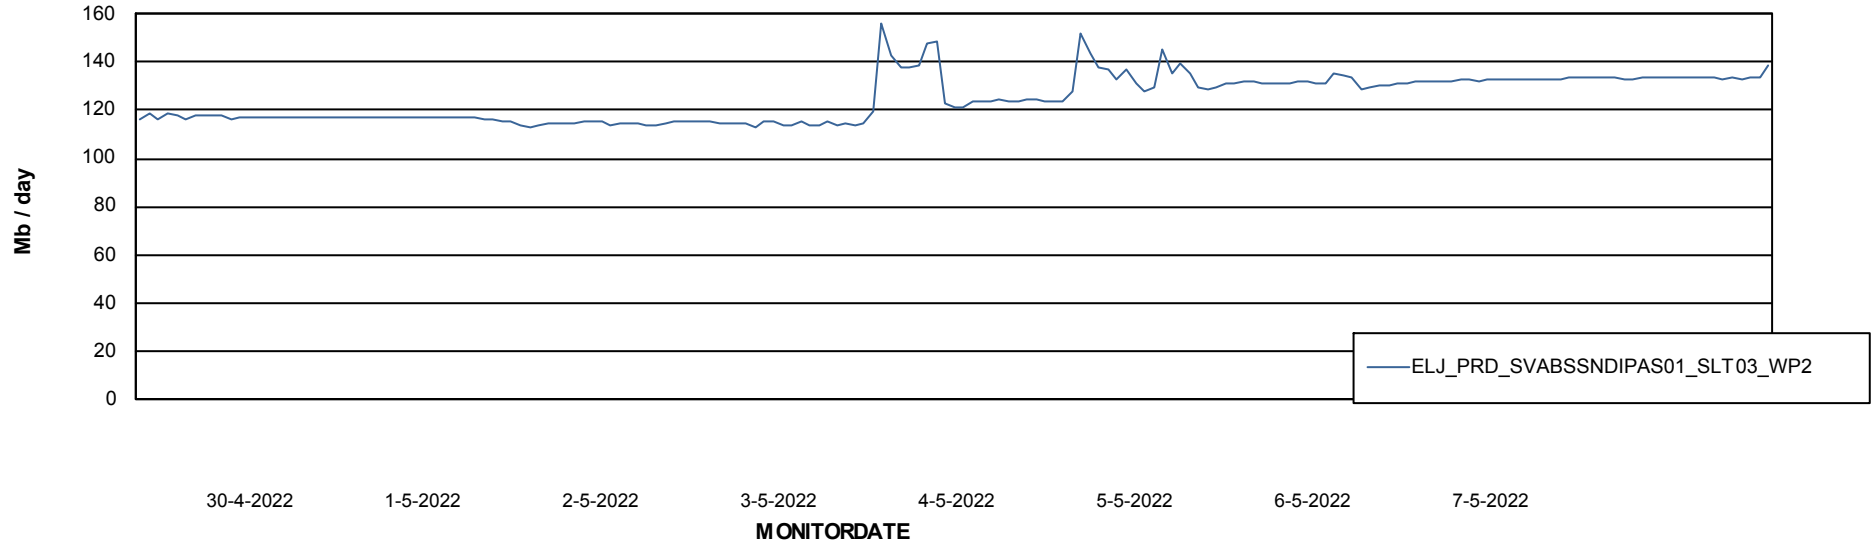

ABSSolute Application ReportServer Services

Avg memory used per ReportServer Service

Weekly SLA Customer Report

Customer ELJ Production
Database ID 72

ABSSolute Web Component Services

Avg memory used per ABS Web component