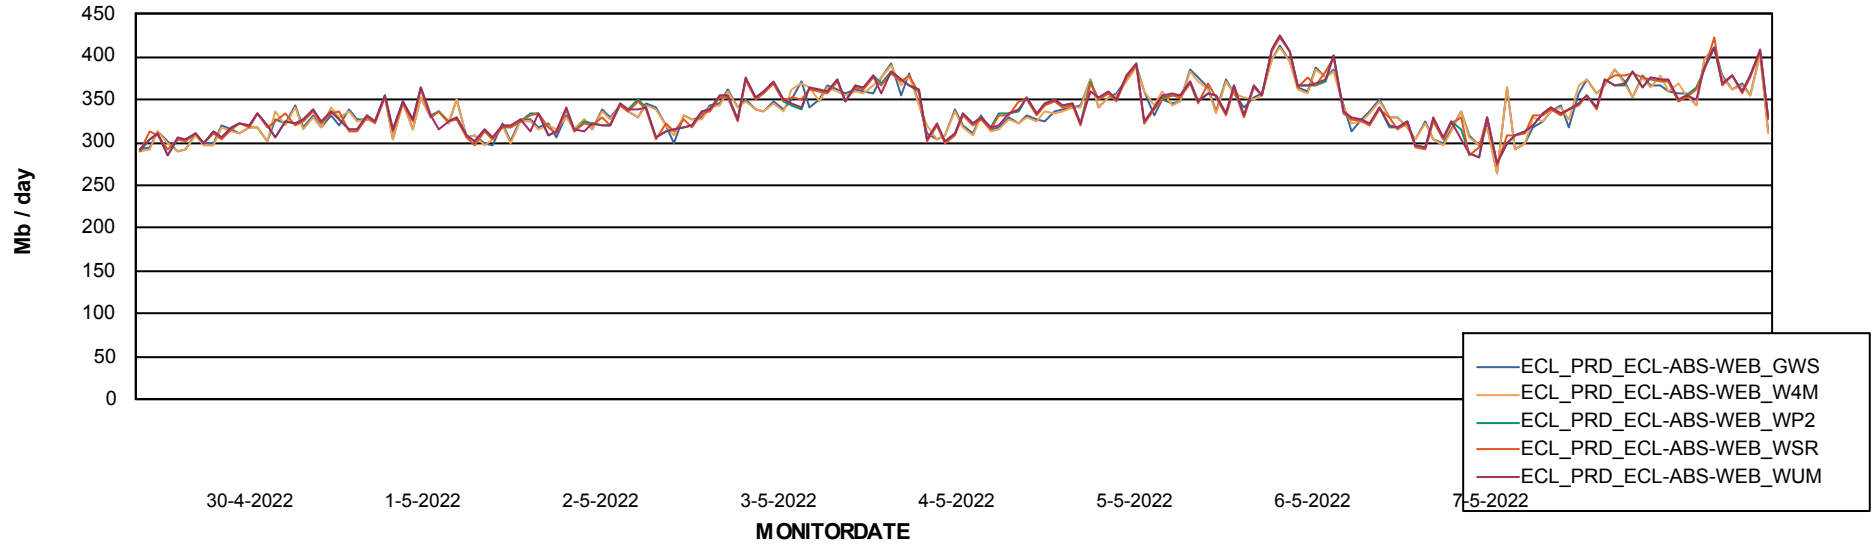

ABSSolute Application ReportServer Services

Avg memory used per ReportServer Service

Weekly SLA Customer Report

Customer ECL_Production
Database ID 77

ABSSolute Web Component Services

Avg memory used per ABS Web component