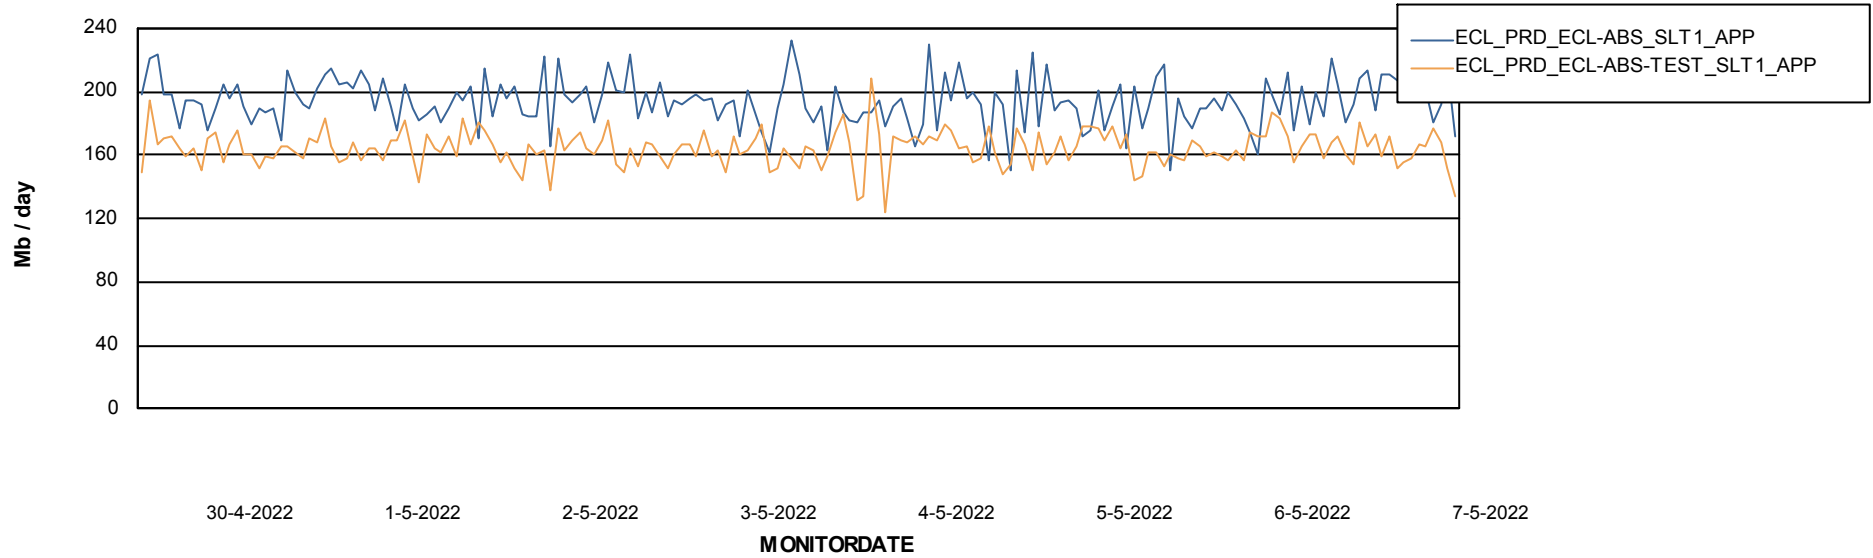

Database growth over last month

Weekly SLA Customer Report

Customer ECL_Production
Database ID 77

Database Tablespace ECLDB_Production

Date	Tablespace Name	Filesize (Gb)	Usedsize (Gb)	Percentage free
7-5-2022	ABSDATA	64	50	21
	INDX	8	4	46
6-5-2022	ABSDATA	64	50	21
	INDX	8	4	46
5-5-2022	ABSDATA	64	50	22
	INDX	8	4	46
4-5-2022	ABSDATA	64	50	22
	INDX	8	4	46
3-5-2022	ABSDATA	64	50	22
	INDX	8	4	46
2-5-2022	ABSDATA	64	50	22
	INDX	8	4	46
1-5-2022	ABSDATA	64	49	23
	INDX	8	4	46

Weekly SLA Customer Report

Customer ECL_Production
Database ID 77

ABSSolute Application Server Services

Avg memory used per ABS Server Service

Avg users per day per ABS server

Weekly SLA Customer Report

Customer ECL_Production
Database ID 77