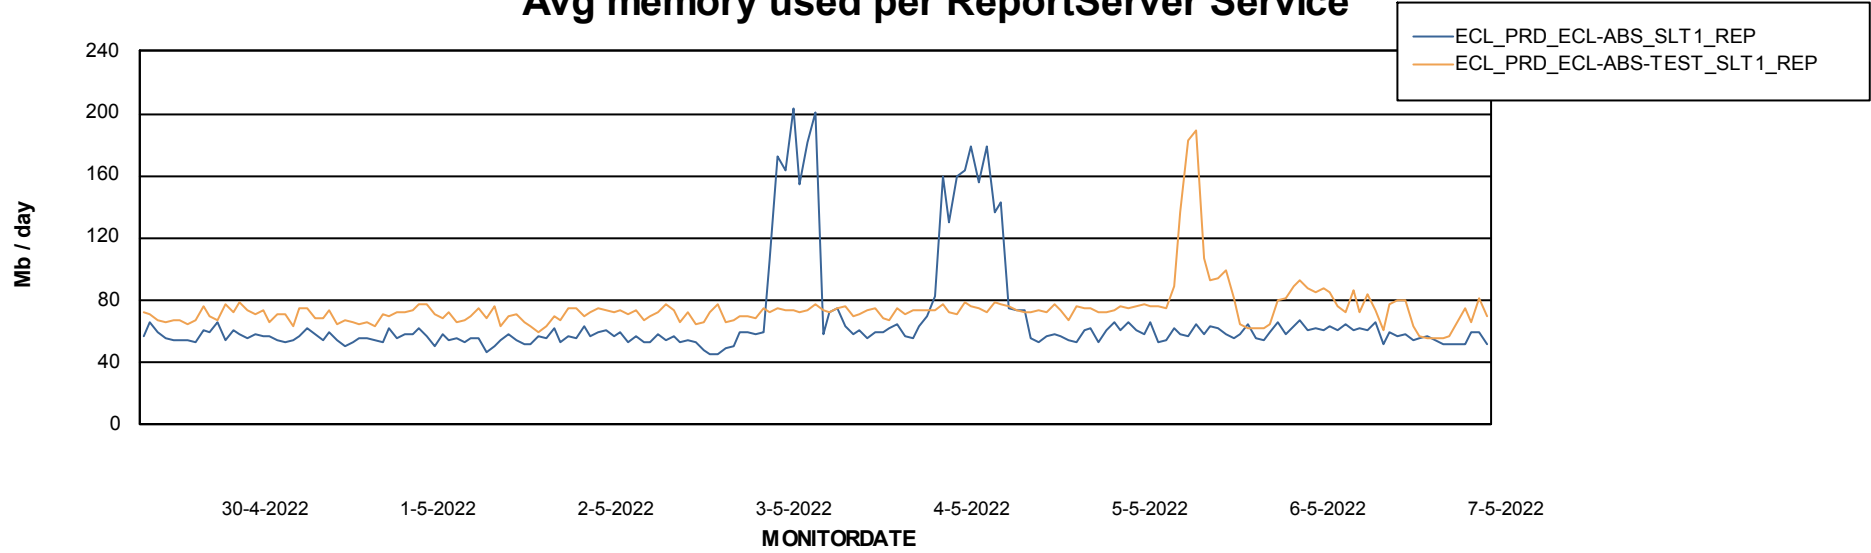

ABSSolute Application ReportServer Services

Avg memory used per ReportServer Service