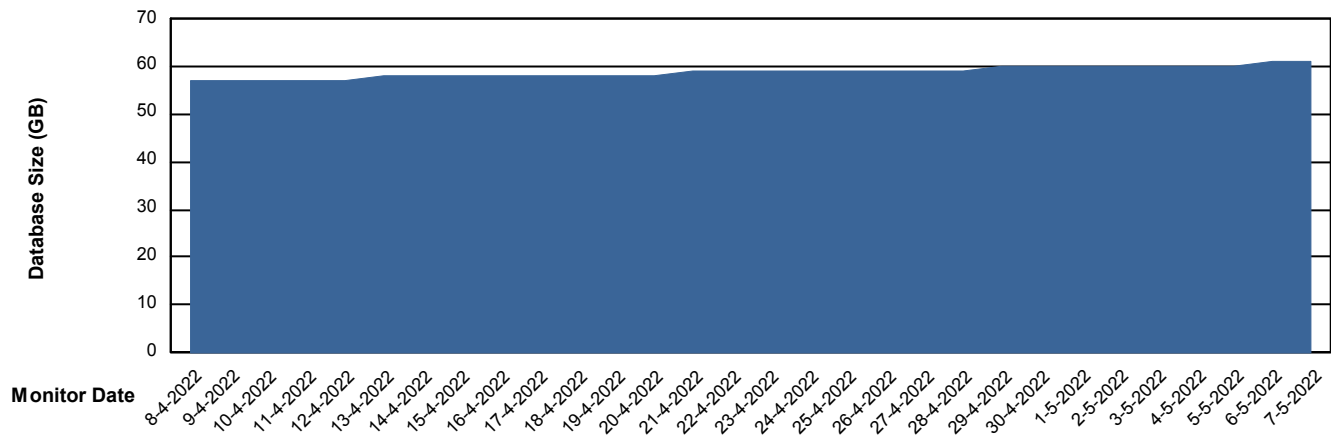

Weekly SLA Customer Report

Customer ECL_Production
Database ID 77

Database Performance ECLDB_Production

Weekly SLA Customer Report

Customer ECL_Production
Database ID 77

Database Performance ECLDB_Standby

DATABASE SIZE ECLDB_Production

Database growth over last month

Weekly SLA Customer Report

Customer ECL_Production
Database ID 77

Database Tablespace ECLDB_Production

Date	Tablespace Name	Filesize (Gb)	Usedsize (Gb)	Percentage free
7-5-2022	ABSDATA	64	50	21
	INDX	8	4	46
6-5-2022	ABSDATA	64	50	21
	INDX	8	4	46
5-5-2022	ABSDATA	64	50	22
	INDX	8	4	46
4-5-2022	ABSDATA	64	50	22
	INDX	8	4	46
3-5-2022	ABSDATA	64	50	22
	INDX	8	4	46
2-5-2022	ABSDATA	64	50	22
	INDX	8	4	46
1-5-2022	ABSDATA	64	49	23
	INDX	8	4	46