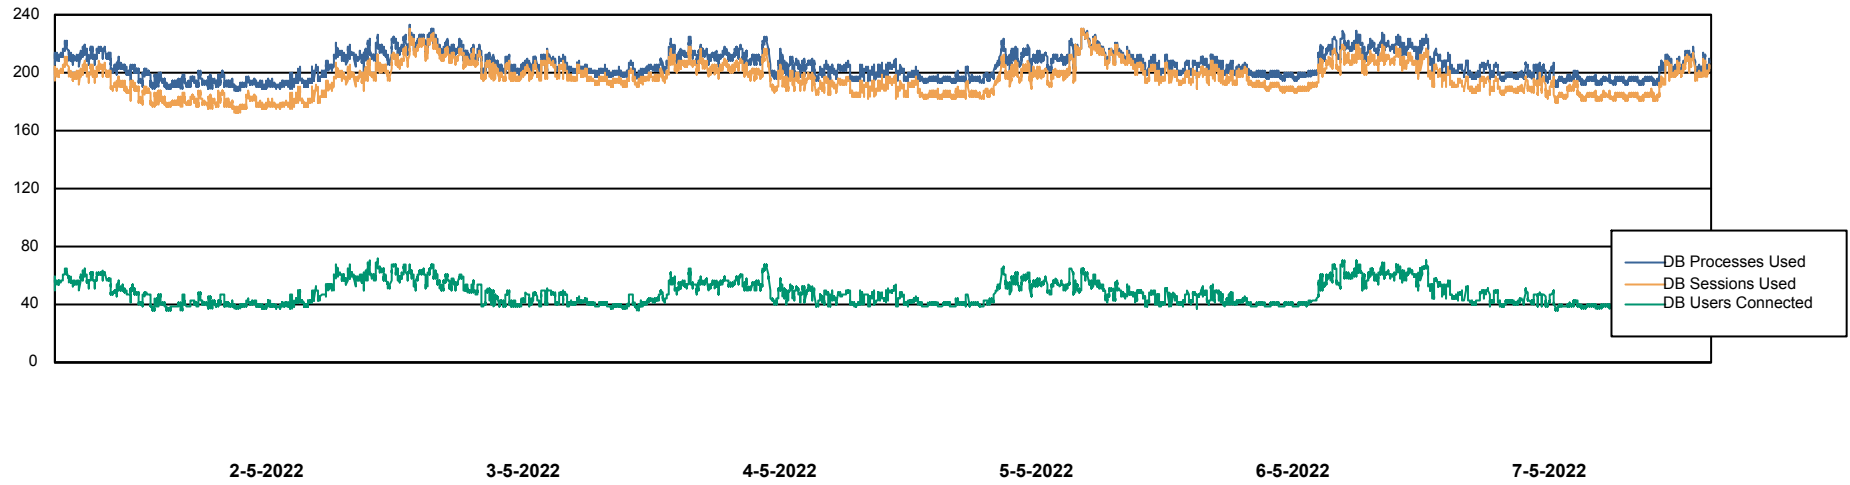

Weekly SLA Customer Report

Customer ECL_Production
Database ID 77

Harddisk Usage ECL_PRD_ECL-ABS-WEB

	Free disk space on C: (%)	Total disk space on C: (Gb)	Used disk space on C: (Gb)
7-5-2022	39	127	77
6-5-2022	39	127	77
5-5-2022	40	127	76
4-5-2022	41	127	75
3-5-2022	41	127	74
2-5-2022	42	127	73
1-5-2022	43	127	73

Weekly SLA Customer Report

Customer ECL_Production
Database ID 77

Database Performance ECLDB_Production

Weekly SLA Customer Report

Customer ECL_Production
Database ID 77

Database Performance ECLDB_Standby

DATABASE SIZE ECLDB_Production