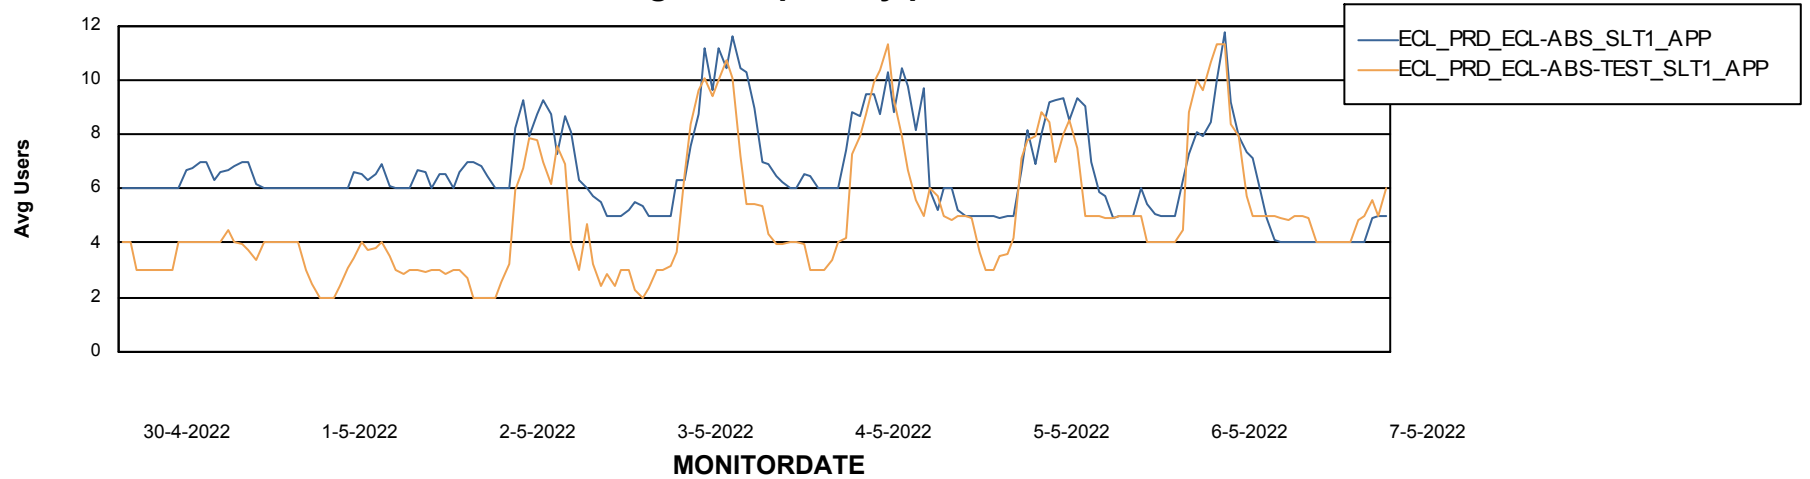

Weekly SLA Customer Report

Customer ECL_Production
Database ID 77

ABSSolute Application Server Services

Avg memory used per ABS Server Service

Avg users per day per ABS server

Weekly SLA Customer Report

Customer ECL_Production
Database ID 77