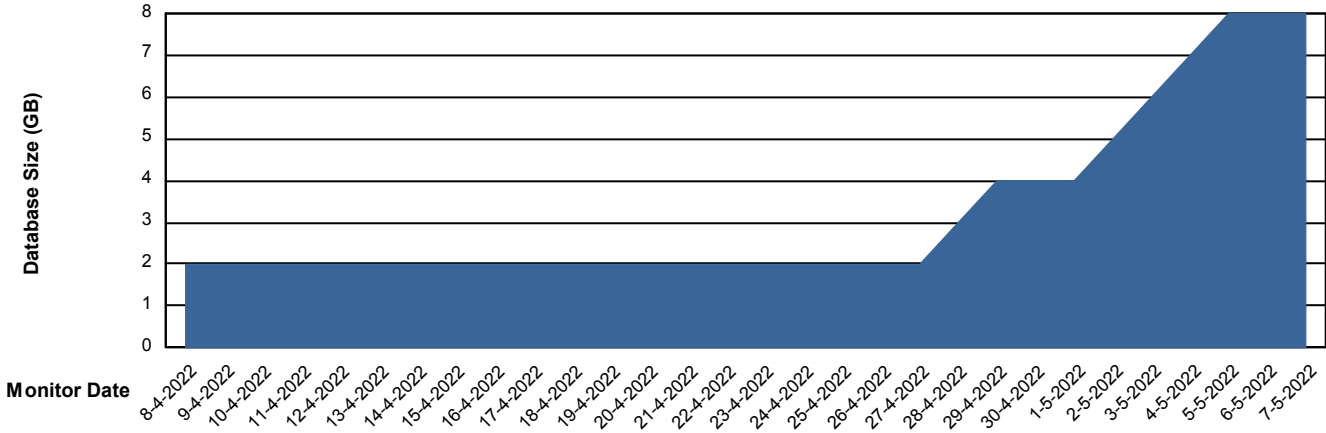

Weekly SLA Customer Report

Customer DFD_Production
Database ID 39

Database Performance DFDDDB_Production

DB Processes Max 600
DB Sessions Max 4

Weekly SLA Customer Report

Customer DFD_Production
 Database ID 39

DATABASE SIZE DFDDDB_Production

Database growth over last month

Database Tablespace DFDDDB_Production

Date	Tablespace Name	Filesize (Gb)	Usedsize (Gb)	Percentage free
7-5-2022	ABSDATA	83	0	100
	INDX	161	6	96
6-5-2022	ABSDATA	83	0	100
	INDX	161	6	96
5-5-2022	ABSDATA	83	0	100
	INDX	161	6	96
4-5-2022	ABSDATA	83	0	100
	INDX	161	5	97
3-5-2022	ABSDATA	83	0	100
	INDX	161	4	98
2-5-2022	ABSDATA	83	0	100
	INDX	161	3	98
1-5-2022	ABSDATA	83	0	100
	INDX	161	1	99