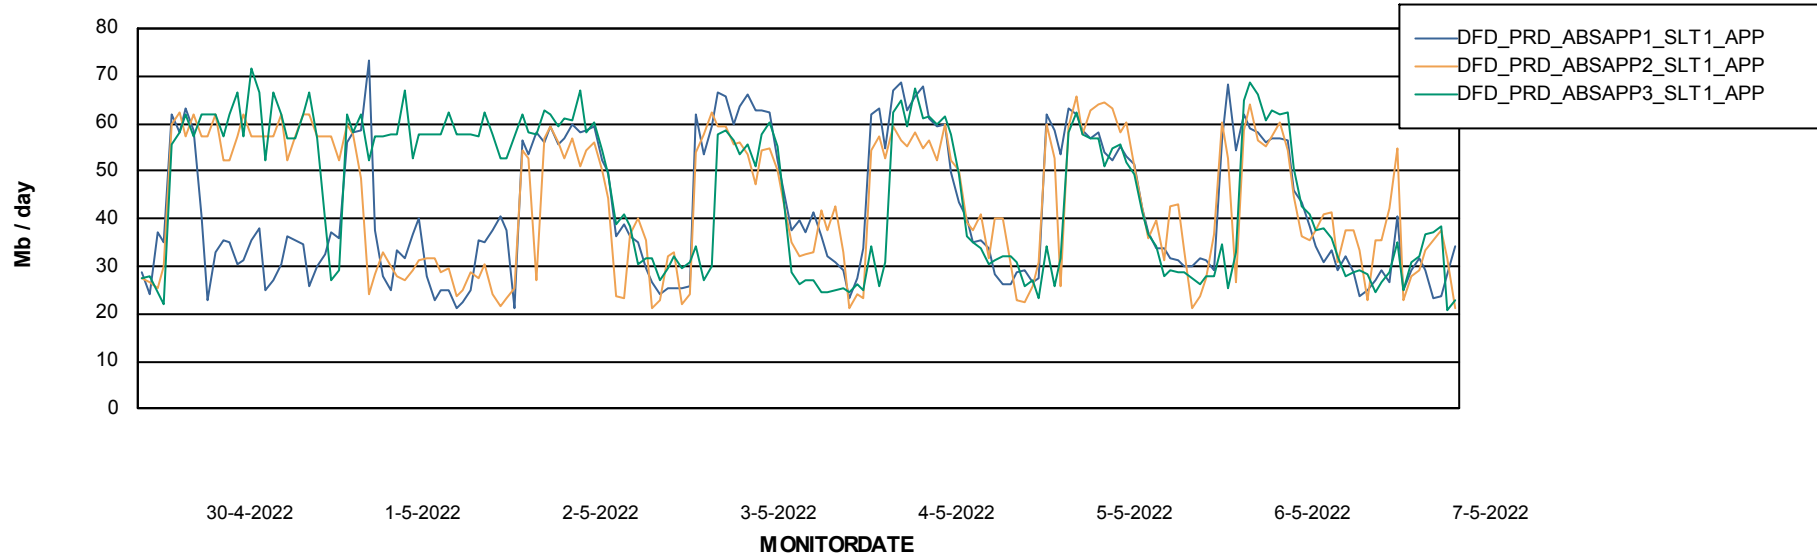

DATABASE SIZE DFDDDB_Production

Database growth over last month

Database Tablespace DFDDDB_Production

Date	Tablespace Name	Filesize (Gb)	Usedsize (Gb)	Percentage free
7-5-2022	ABSDATA	83	0	100
	INDX	161	6	96
6-5-2022	ABSDATA	83	0	100
	INDX	161	6	96
5-5-2022	ABSDATA	83	0	100
	INDX	161	6	96
4-5-2022	ABSDATA	83	0	100
	INDX	161	5	97
3-5-2022	ABSDATA	83	0	100
	INDX	161	4	98
2-5-2022	ABSDATA	83	0	100
	INDX	161	3	98
1-5-2022	ABSDATA	83	0	100
	INDX	161	1	99

Weekly SLA Customer Report

Customer DFD_Production
Database ID 39

ABSSolute Application Server Services

Avg memory used per ABS Server Service

Avg users per day per ABS server

Weekly SLA Customer Report

Customer DFD_Production
Database ID 39