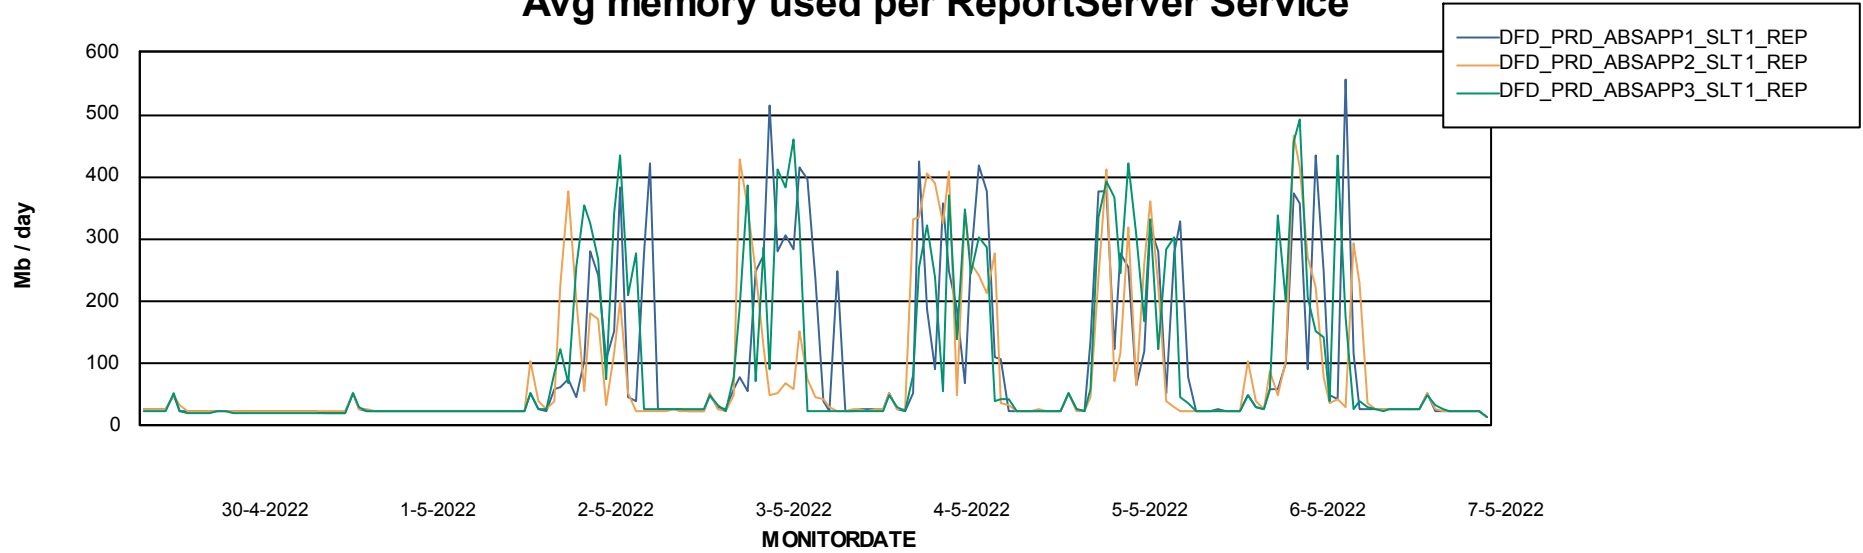

ABSSolute Application ReportServer Services

Avg memory used per ReportServer Service