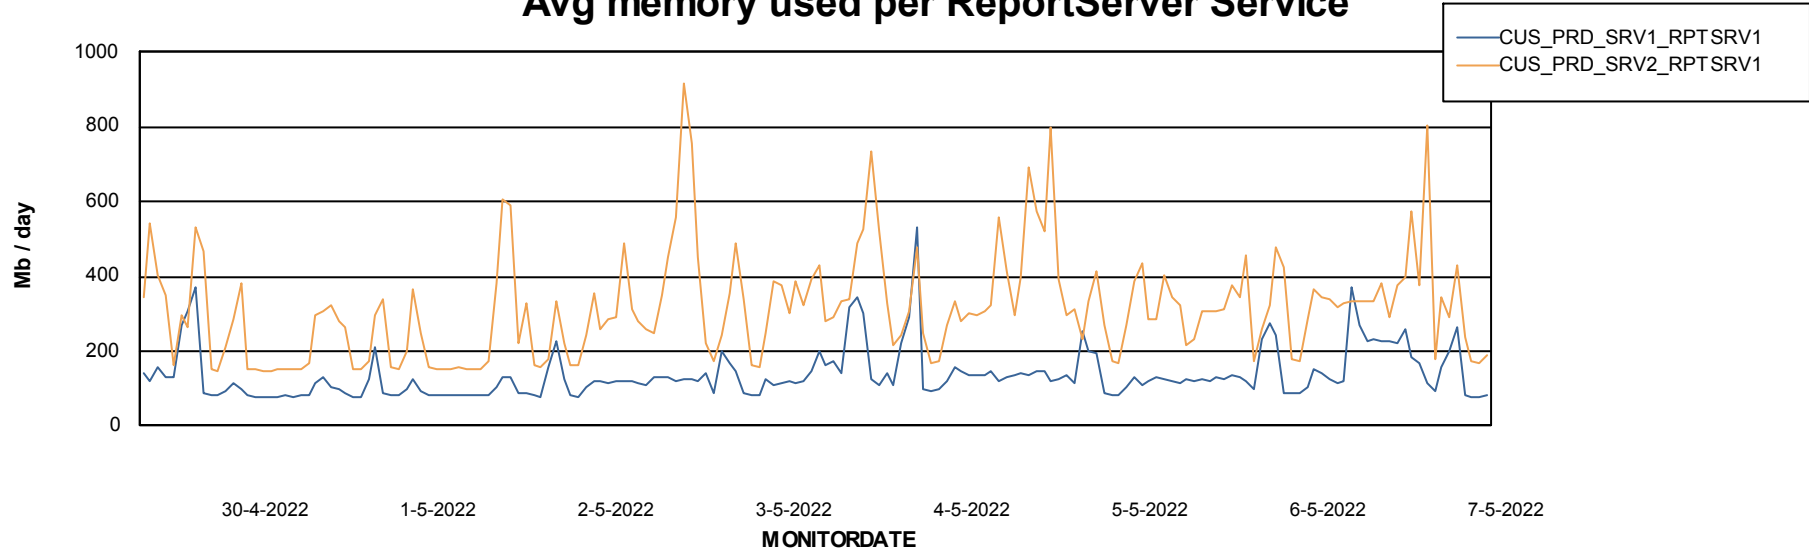

Avg users per day per ABS server

Weekly SLA Customer Report

Customer CUS_Production
Database ID 131

ABSSolute Web Component Services

Avg memory used per ReportServer Service

Weekly SLA Customer Report

Customer CUS_Production
Database ID 131