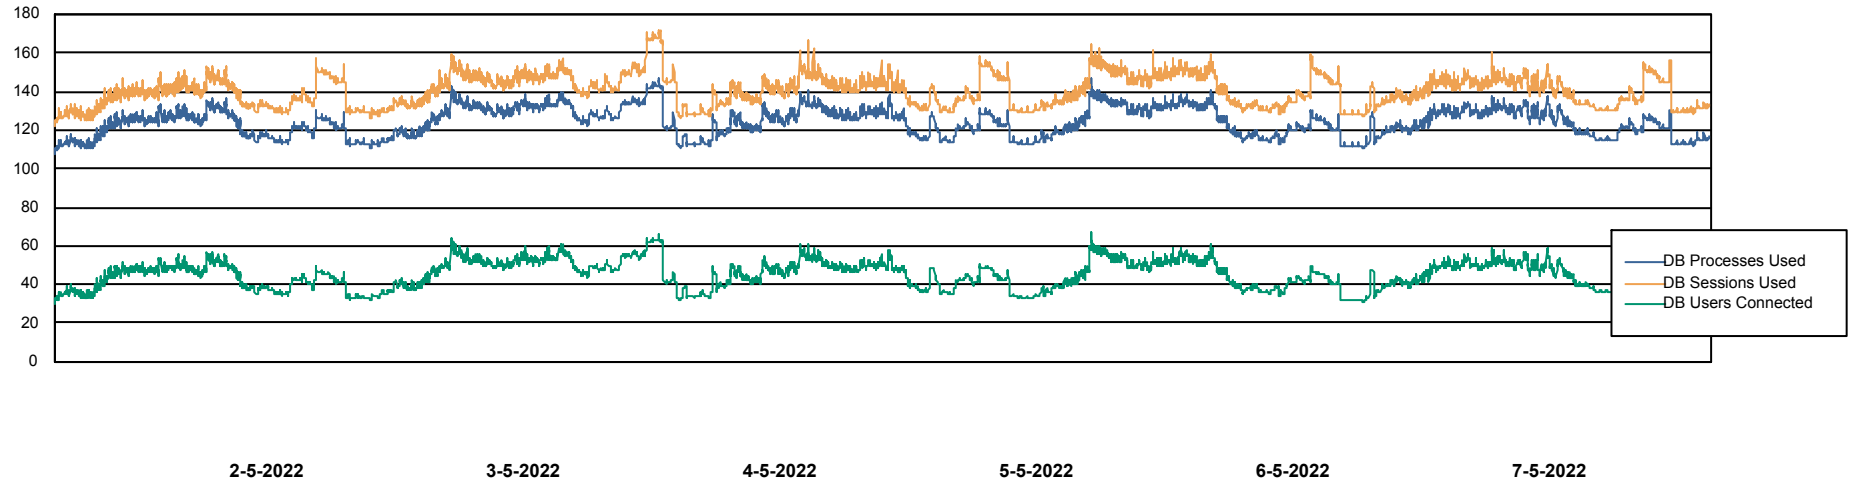

Harddisk Usage CUS_StandByDBSrv_ABSDb2

	Free disk space on C: (%)	Total disk space on C: (Gb)	Used disk space on C: (Gb)	Free disk space on D: (%)	Total disk space on D: (Gb)	Used disk space on D: (Gb)
7-5-2022	75	199	49	27	1,024	745
6-5-2022	75	199	49	27	1,024	743
5-5-2022	75	199	49	27	1,024	746
4-5-2022	75	199	49	27	1,024	745
3-5-2022	76	199	49	27	1,024	743
2-5-2022	76	199	49	28	1,024	736
1-5-2022	76	199	48	28	1,024	737

Weekly SLA Customer Report

Customer CUS_Production
Database ID 131

Database Performance CUS_ProdDB_Primary

Weekly SLA Customer Report

Customer CUS_Production
Database ID 131

Database Performance CUS_ProdDB_Standby