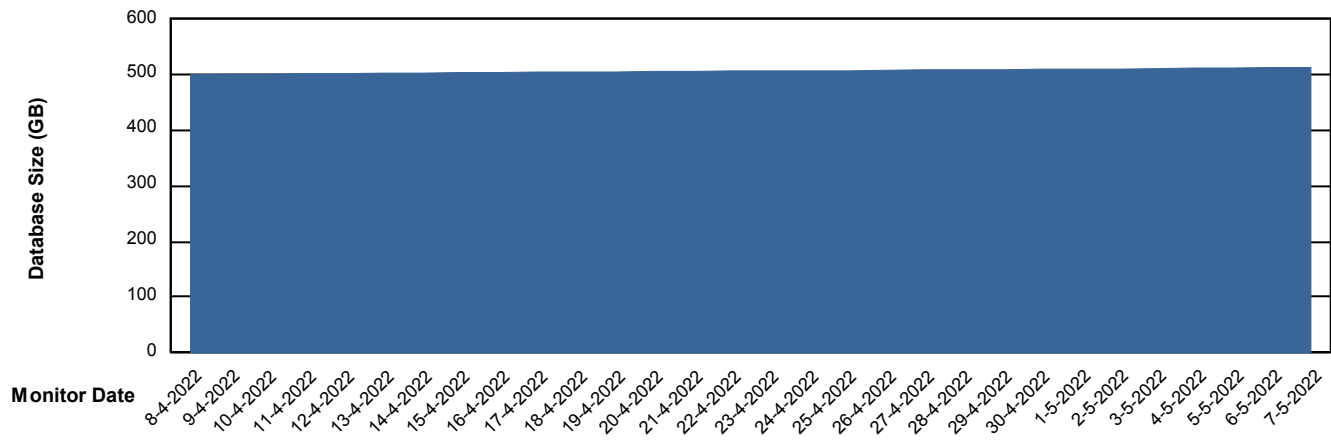

DATABASE SIZE CUS_ProdDB_Primary

Database growth over last month