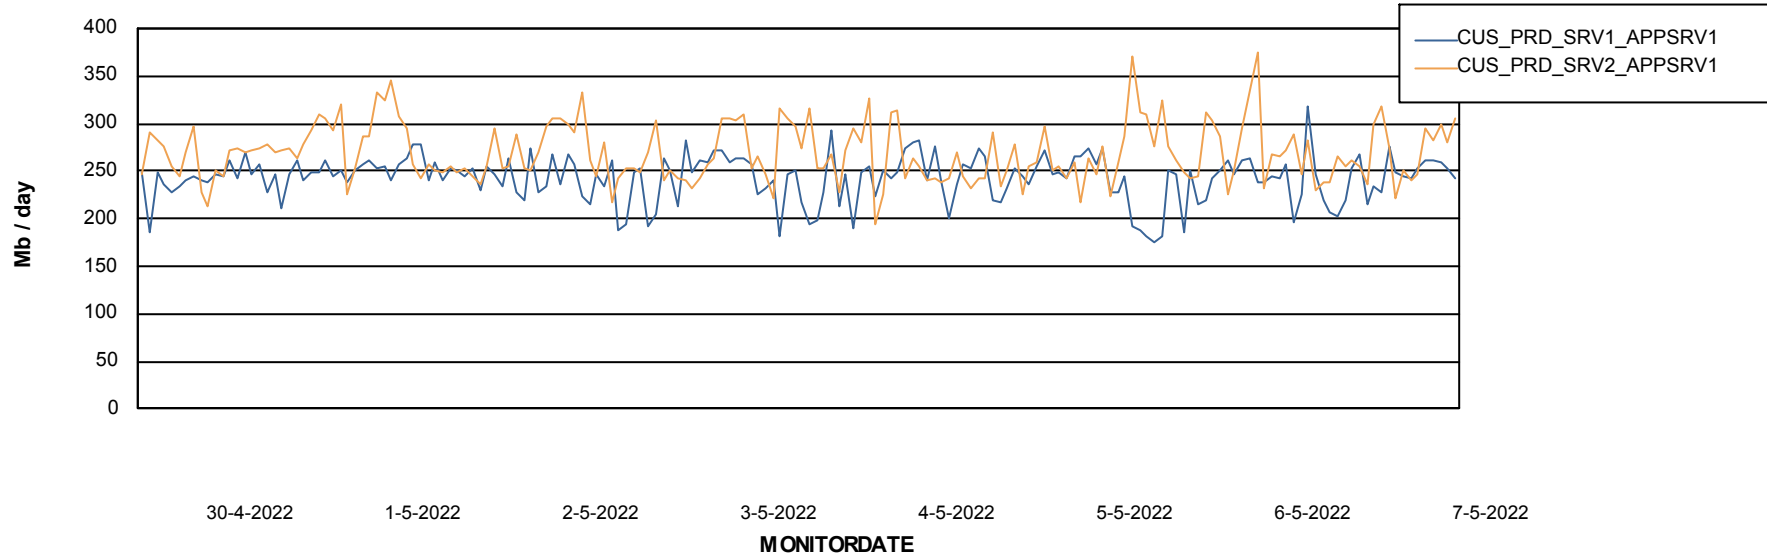

Standby Database Health CUS_Production

Recovery lag for last 7 days

Weekly SLA Customer Report

Customer CUS_Production
Database ID 131

ABSSolute Application Server Services

Avg memory used per ABS Server Service