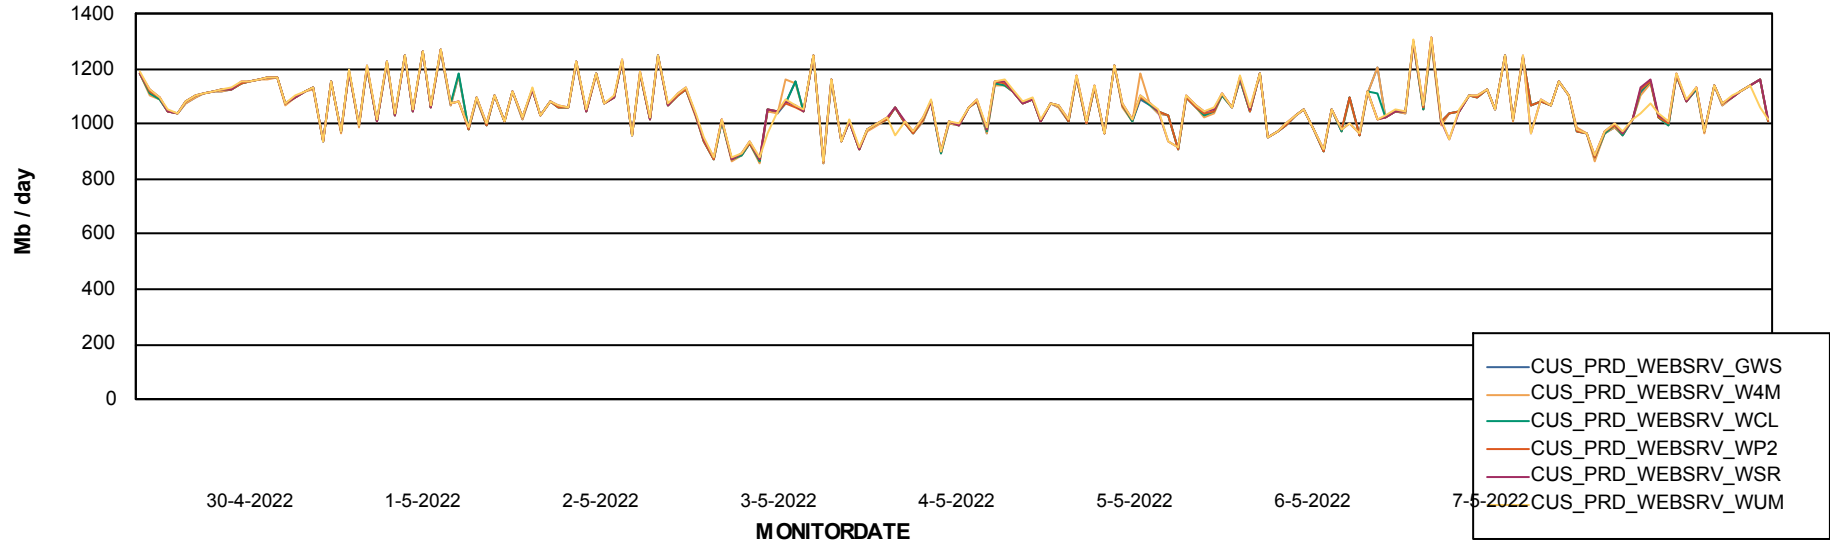

ABSSolute Web Component Services

Avg memory used per ABS Web component