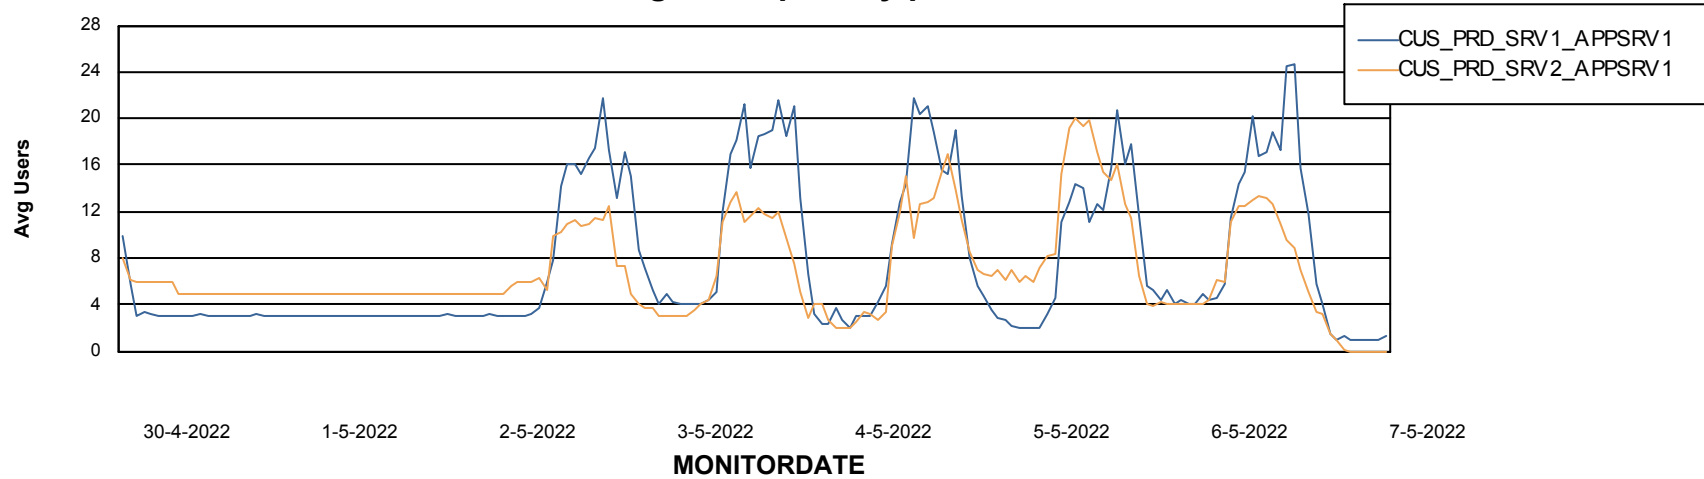

Avg users per day per ABS server