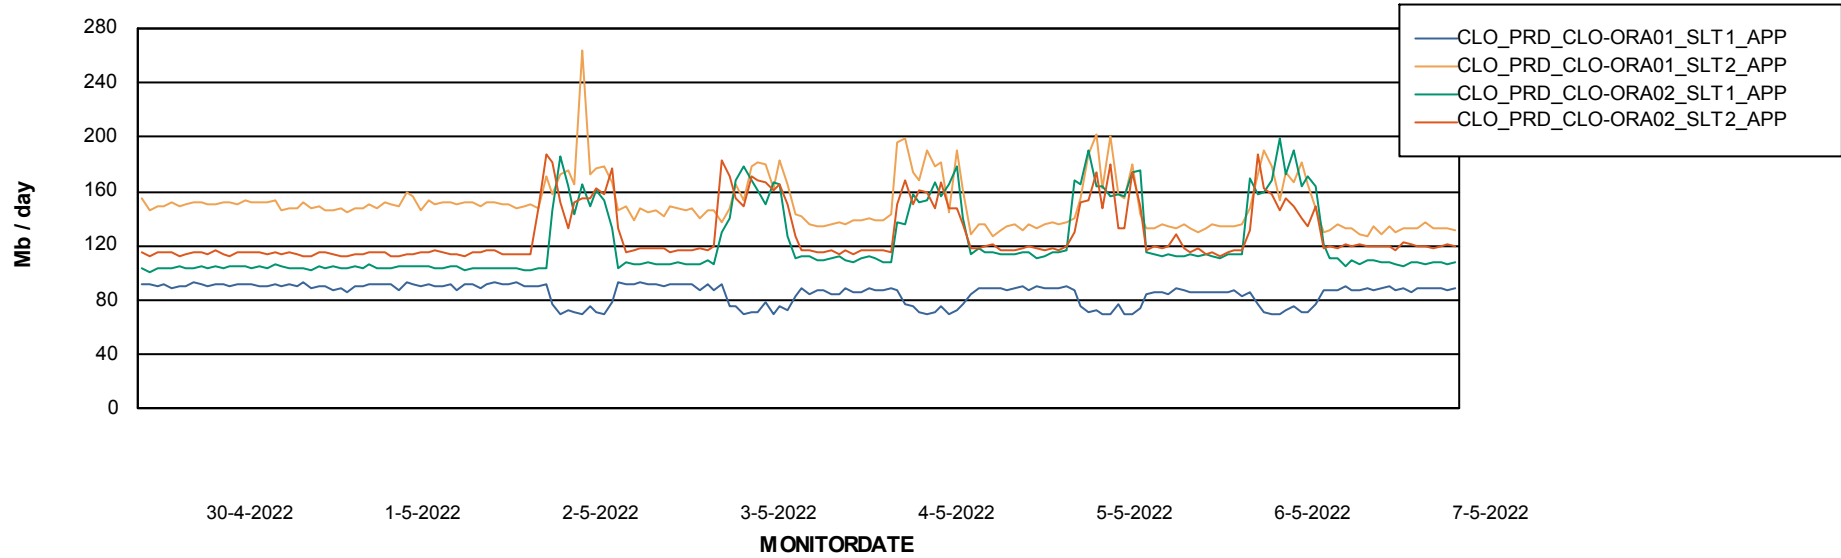

Date	Tablespace Name	Filesize (Gb)	Usedsize (Gb)	Percentage free
7-5-2022	ABSDATA	102	83	18
	INDX	217	182	16
6-5-2022	ABSDATA	102	83	18
	INDX	217	182	16
5-5-2022	ABSDATA	102	83	18
	INDX	217	182	16
4-5-2022	ABSDATA	102	83	18
	INDX	217	181	16
3-5-2022	ABSDATA	102	83	18
	INDX	217	181	16
2-5-2022	ABSDATA	102	83	18
	INDX	217	181	16
1-5-2022	ABSDATA	102	83	18
	INDX	217	181	17

Weekly SLA Customer Report

Customer CLO Production
Database ID 38

Database Tablespace CLODB_TEST_CLO-ORA02

Date	Tablespace Name	Filesize (Gb)	Usedsize (Gb)	Percentage free
7-5-2022	ABSDATA	88	47	47
	INDX	112	94	16
6-5-2022	ABSDATA	88	47	47
	INDX	112	94	16
5-5-2022	ABSDATA	88	47	47
	INDX	112	94	16
4-5-2022	ABSDATA	88	47	47
	INDX	112	94	16
3-5-2022	ABSDATA	88	47	47
	INDX	112	94	16
2-5-2022	ABSDATA	88	47	47
	INDX	112	94	16
1-5-2022	ABSDATA	88	47	47
	INDX	112	94	16

Weekly SLA Customer Report

Customer CLO Production
Database ID 38

ABSSolute Application Server Services

Avg memory used per ABS Server Service

Avg users per day per ABS server

Weekly SLA Customer Report

Customer CLO Production
Database ID 38