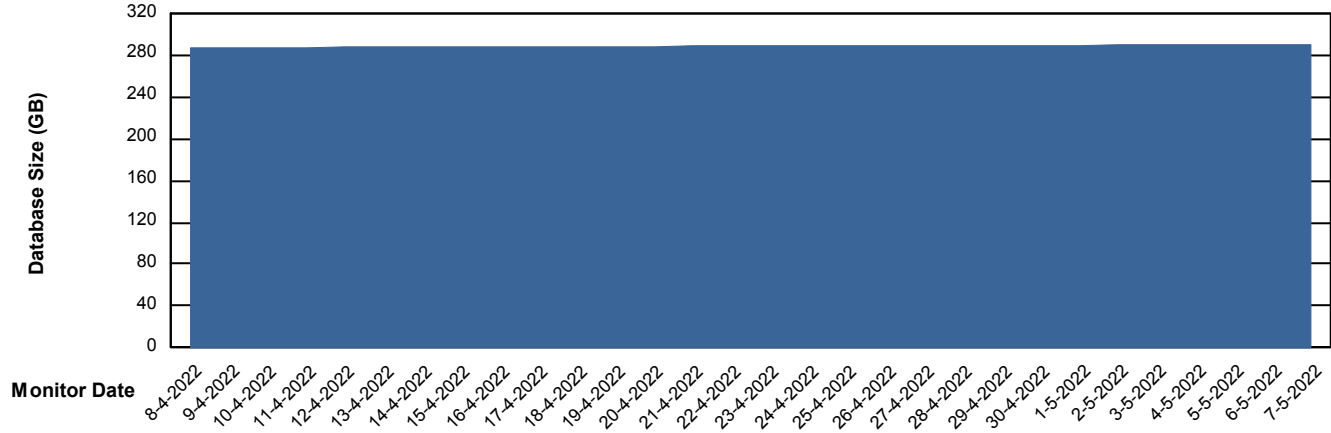

DATABASE SIZE CLODB_PRD_CLO-ORA01

Database growth over last month