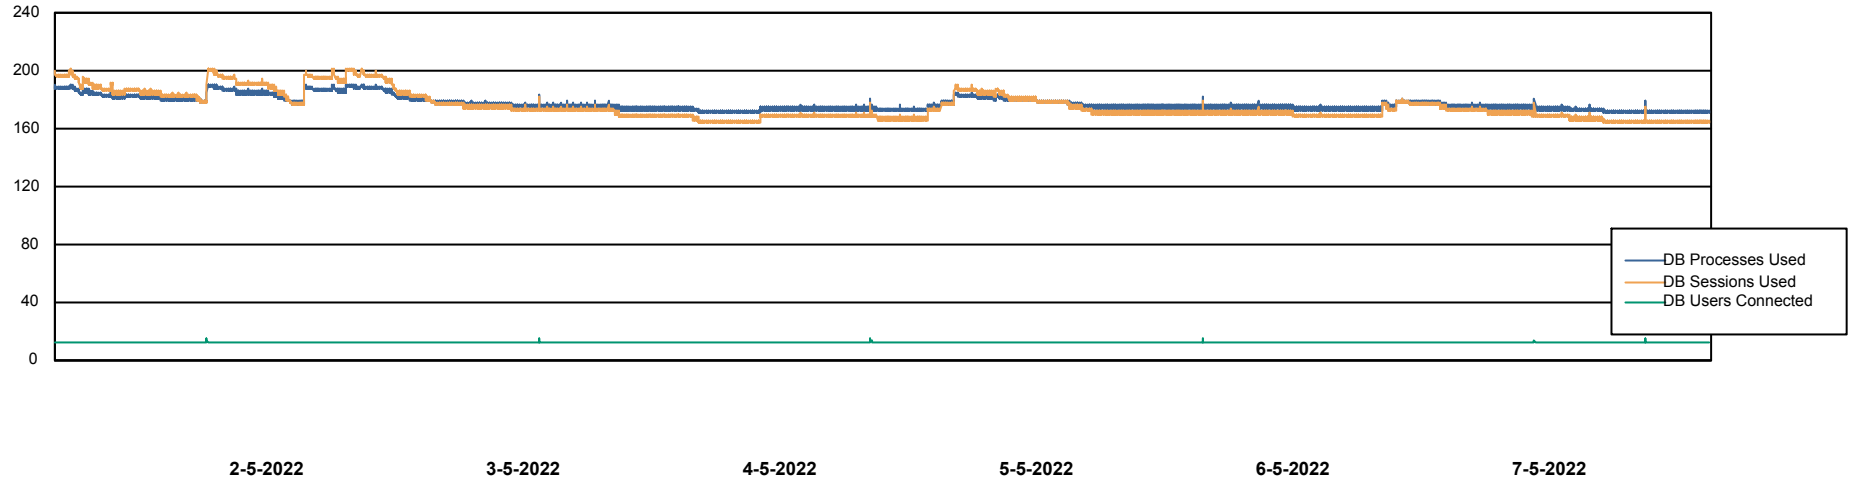

Database Performance CLODB_TEST_CLO-ORA02