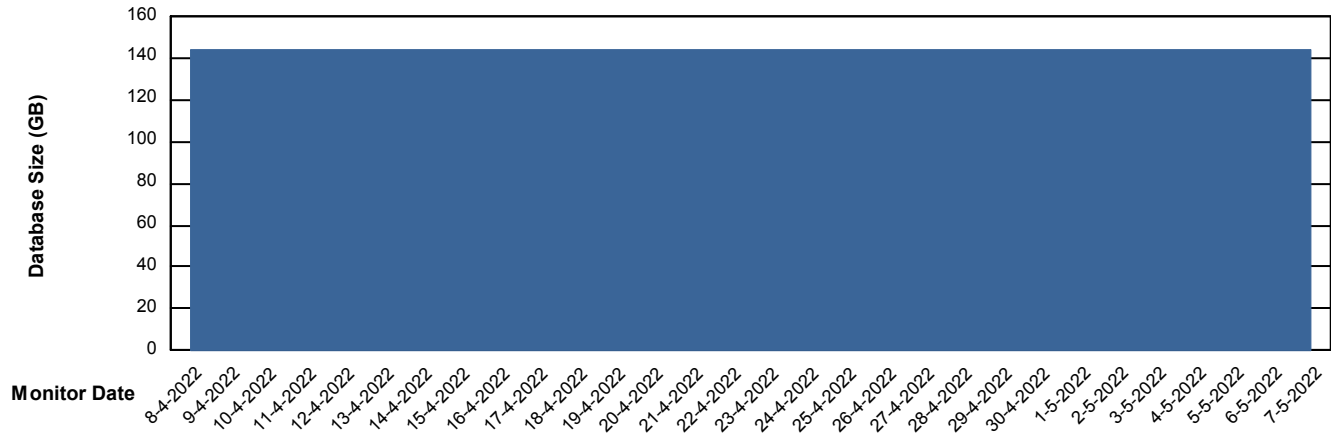

DATABASE SIZE CLODB_TEST_CLO-ORA02

Database growth over last month