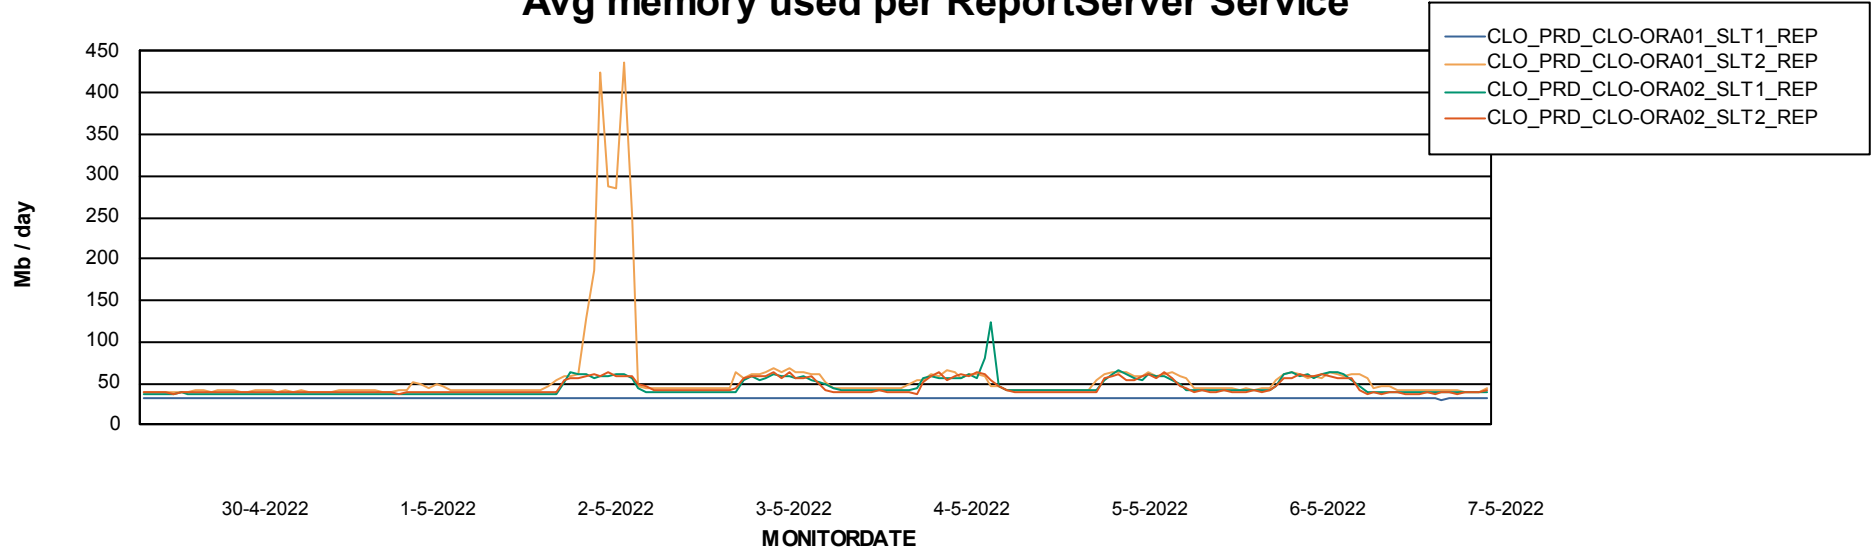

ABSSolute Application ReportServer Services

Avg memory used per ReportServer Service