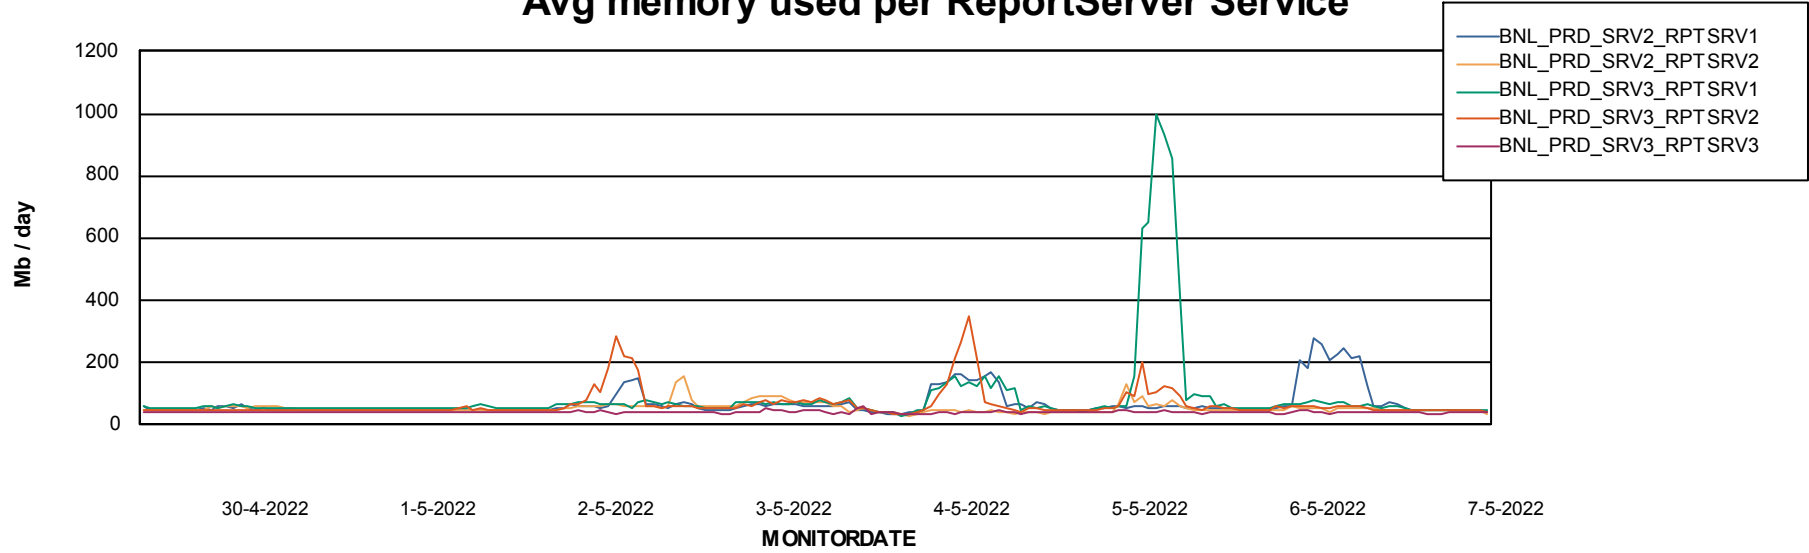

Avg users per day per ABS server

Weekly SLA Customer Report

Customer BNL_Production
Database ID 83

ABSSolute Web Component Services

Avg memory used per ReportServer Service

Weekly SLA Customer Report

Customer BNL_Production
Database ID 83