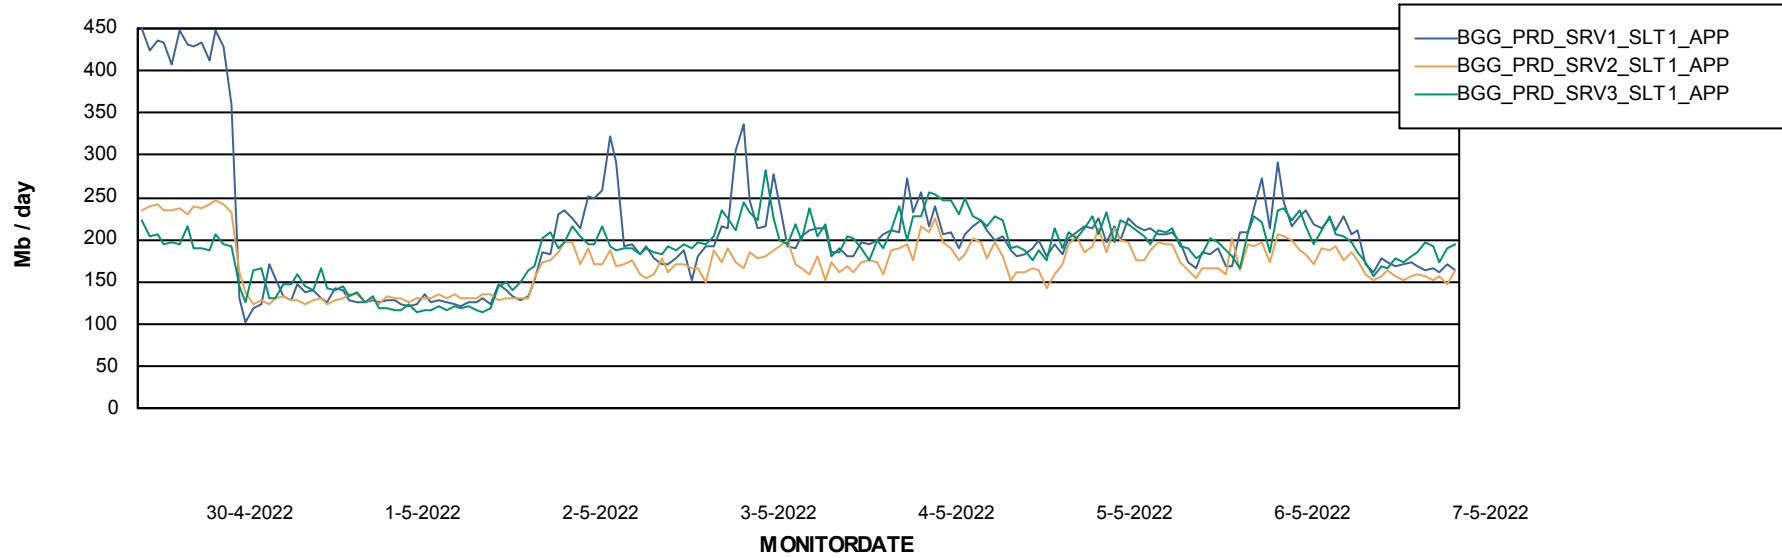

ABSSolute Application Server Services

Avg memory used per ABS Server Service