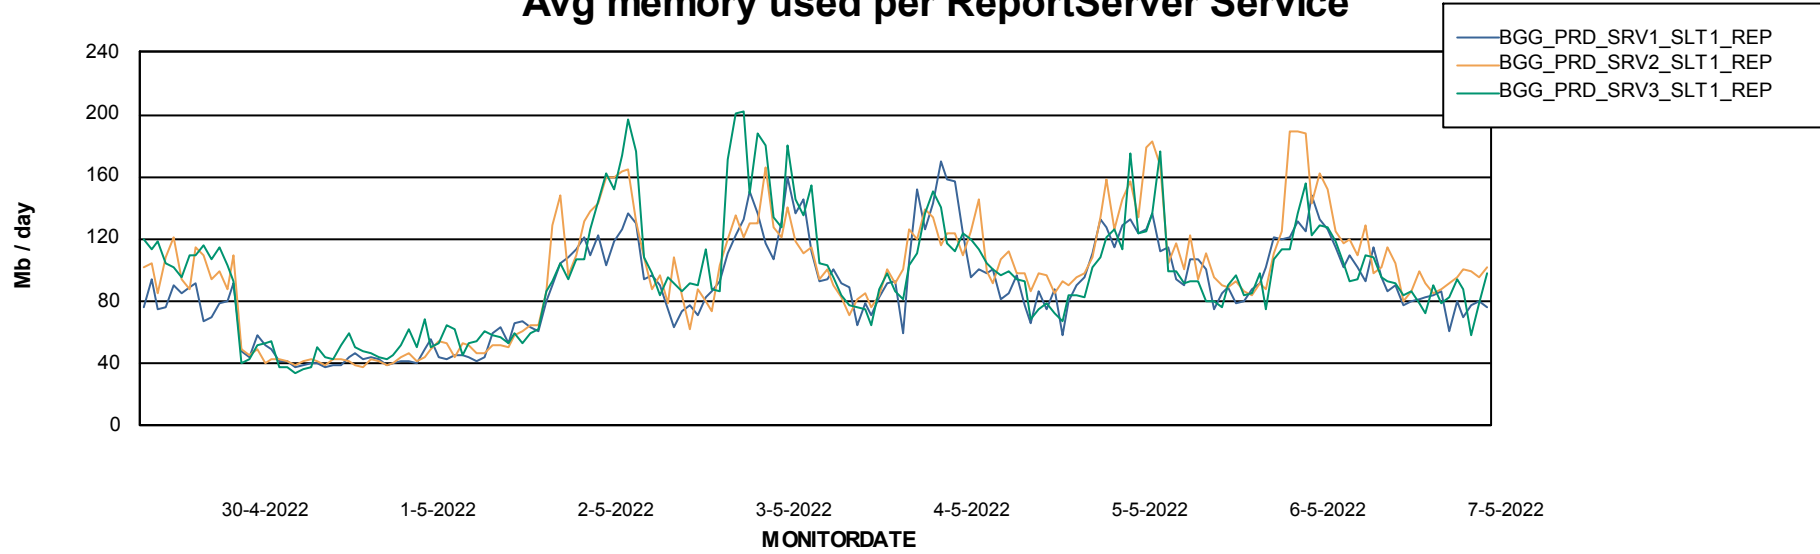

Avg memory used per ABS Server Service

Avg users per day per ABS server

Weekly SLA Customer Report

Customer BGG_Production
Database ID 58

ABSSolute Application ReportServer Services

Avg memory used per ReportServer Service