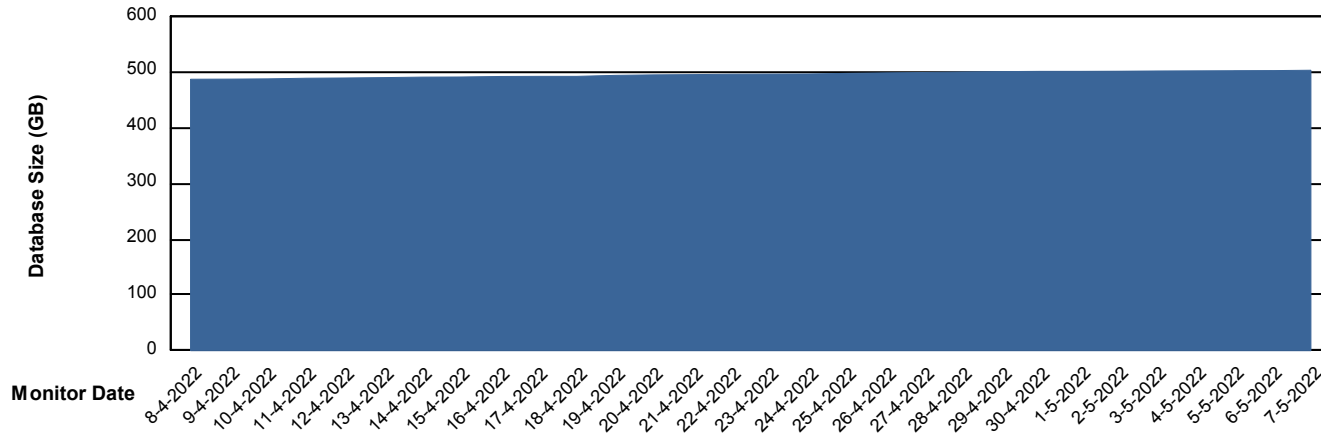

Customer BGG_Production
Database ID 58

Database Performance BGGDB_Standby

Weekly SLA Customer Report

Customer BGG_Production
Database ID 58

DATABASE SIZE BGGDB_BI

Database growth over last month

DATABASE SIZE BGGDB_Production

Database growth over last month

Weekly SLA Customer Report

Customer BGG_Production
 Database ID 58

Database Tablespace BGGDB_BI

Date	Tablespace Name	Filesize (Gb)	Usedsize (Gb)	Percentage free
7-5-2022	ABSDATA	159	136	14
	INDX	197	167	15
6-5-2022	ABSDATA	159	136	14
	INDX	197	167	15
5-5-2022	ABSDATA	159	136	14
	INDX	197	167	15
4-5-2022	ABSDATA	159	136	14
	INDX	197	167	15
3-5-2022	ABSDATA	159	136	14
	INDX	197	167	15
2-5-2022	ABSDATA	159	135	15
	INDX	197	167	15
1-5-2022	ABSDATA	158	135	15
	INDX	194	167	14