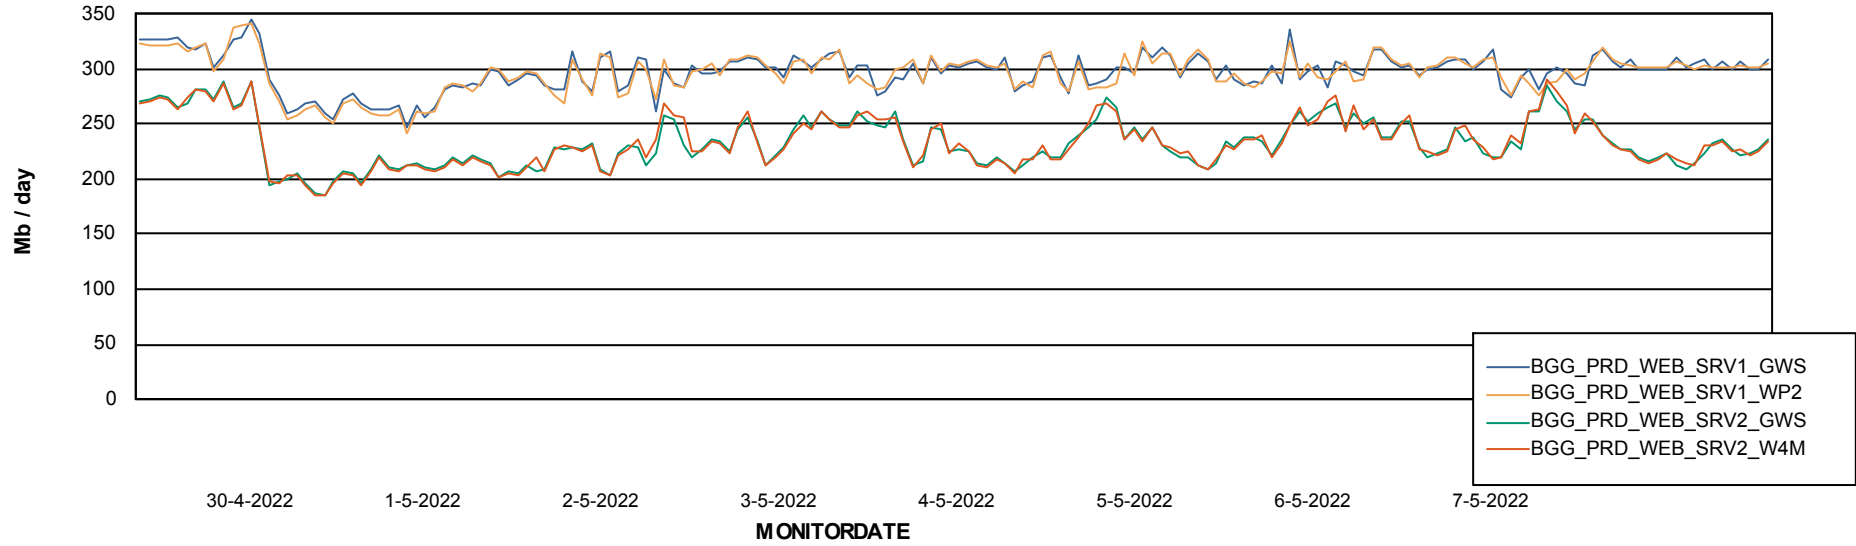

ABSSolute Web Component Services

Avg memory used per ABS Web component