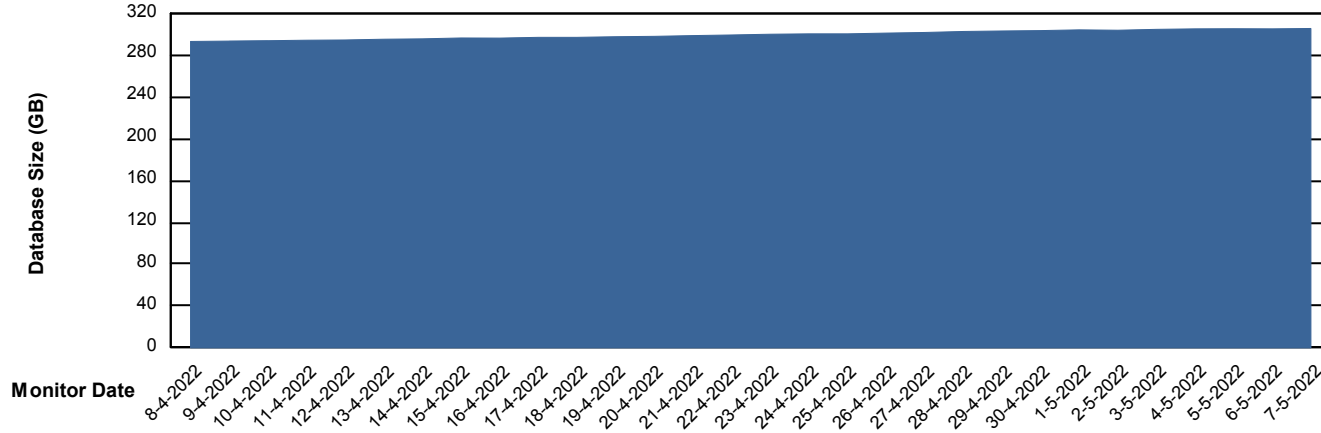

Customer BGG_Production
Database ID 58

Database Performance BGGDB_Standby

Weekly SLA Customer Report

Customer BGG_Production
Database ID 58

DATABASE SIZE BGGDB_BI

Database growth over last month

DATABASE SIZE BGGDB_Production

Database growth over last month

Weekly SLA Customer Report

Customer BGG_Production
 Database ID 58

Database Tablespace BGGDB_BI

Date	Tablespace Name	Filesize (Gb)	Usedsize (Gb)	Percentage free
7-5-2022	ABSDATA	159	136	14
	INDX	197	167	15
6-5-2022	ABSDATA	159	136	14
	INDX	197	167	15
5-5-2022	ABSDATA	159	136	14
	INDX	197	167	15
4-5-2022	ABSDATA	159	136	14
	INDX	197	167	15
3-5-2022	ABSDATA	159	136	14
	INDX	197	167	15
2-5-2022	ABSDATA	159	135	15
	INDX	197	167	15
1-5-2022	ABSDATA	158	135	15
	INDX	194	167	14