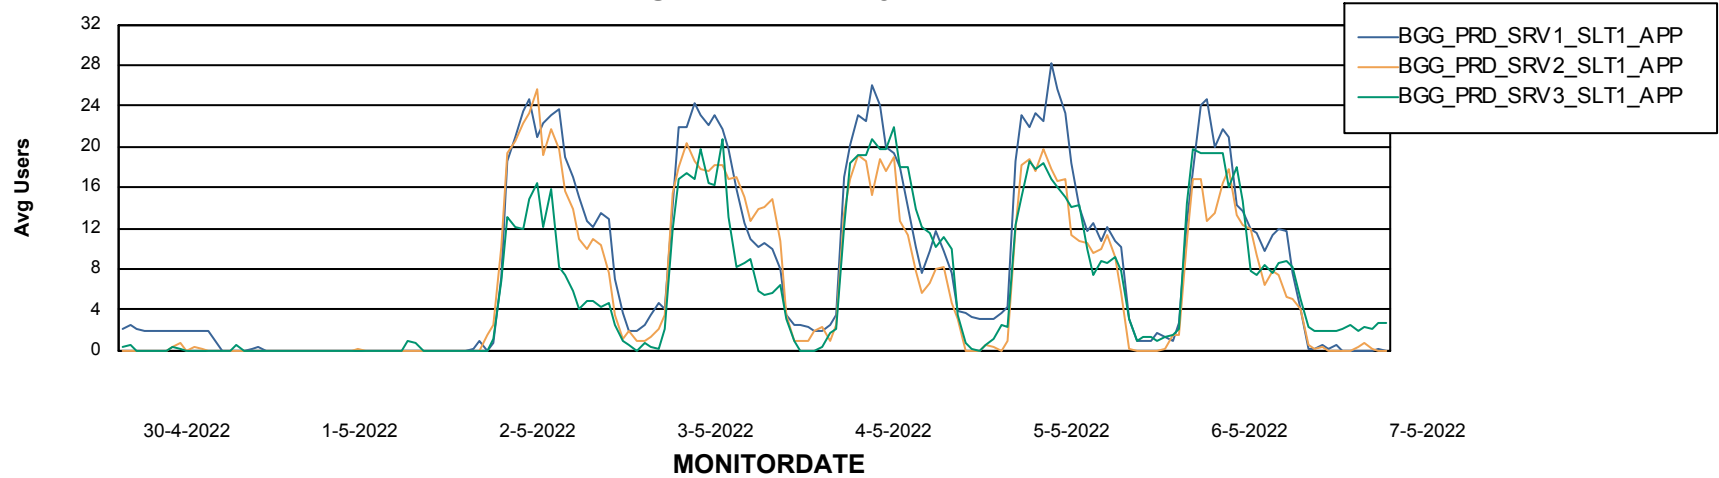

Avg users per day per ABS server