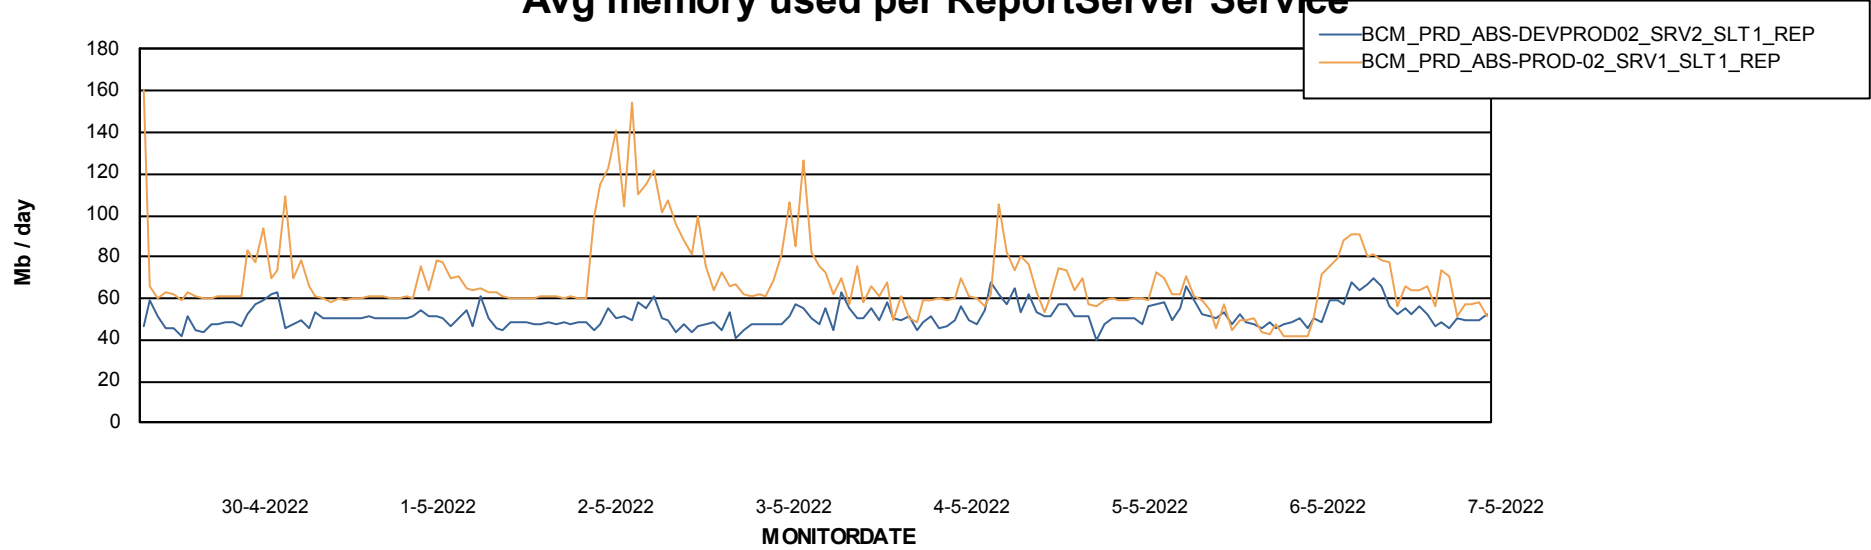

ABSSolute Application ReportServer Services

Avg memory used per ReportServer Service