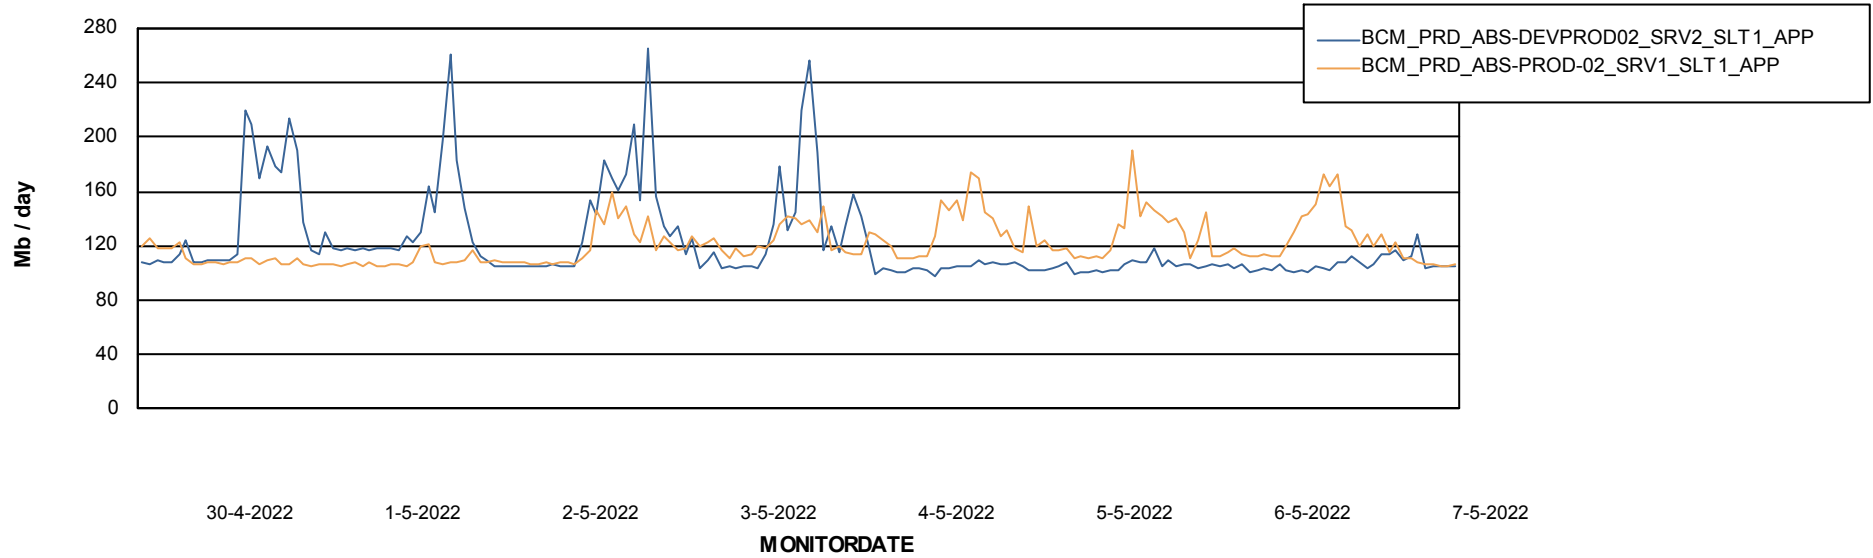

ABSSolute Application Server Services

Avg memory used per ABS Server Service