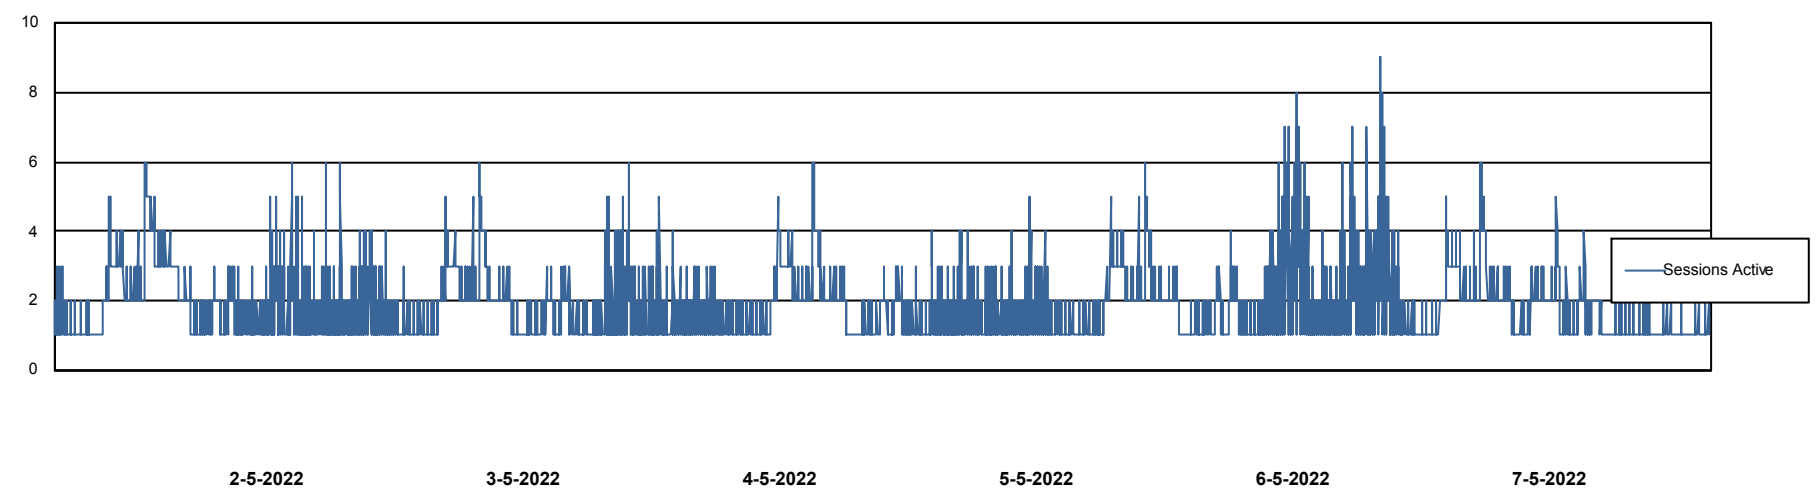

Weekly SLA Customer Report

Customer AUJ Production
Database ID 41

Database Performance AUJ Prod. BI DB (PABSBI1 server)

Weekly SLA Customer Report

Customer AUJ Production
Database ID 41

Database Performance AUJ_DB1_Primary