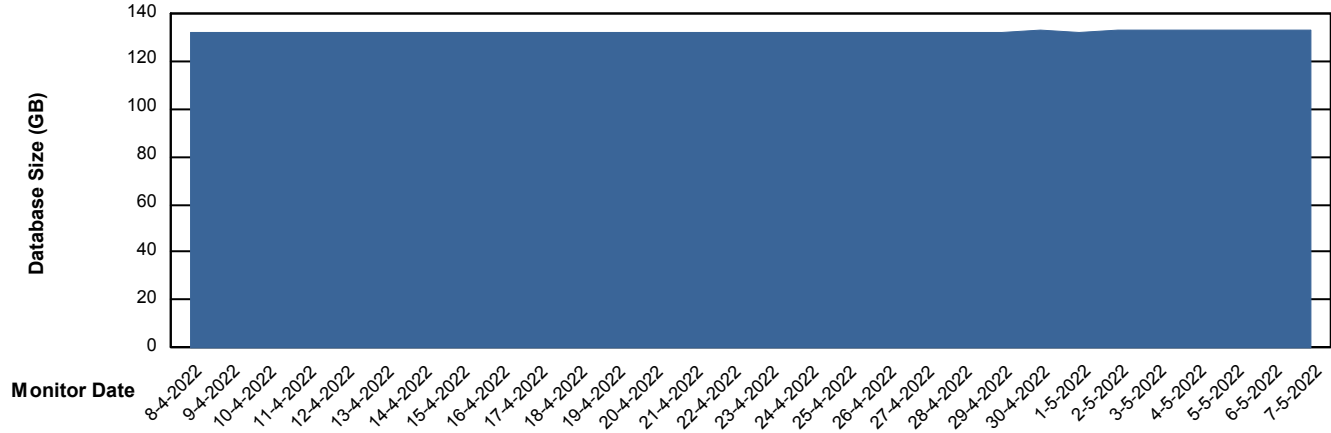

DATABASE SIZE AUJ Prod. BI DB (PABSBI1 server)

Database growth over last month