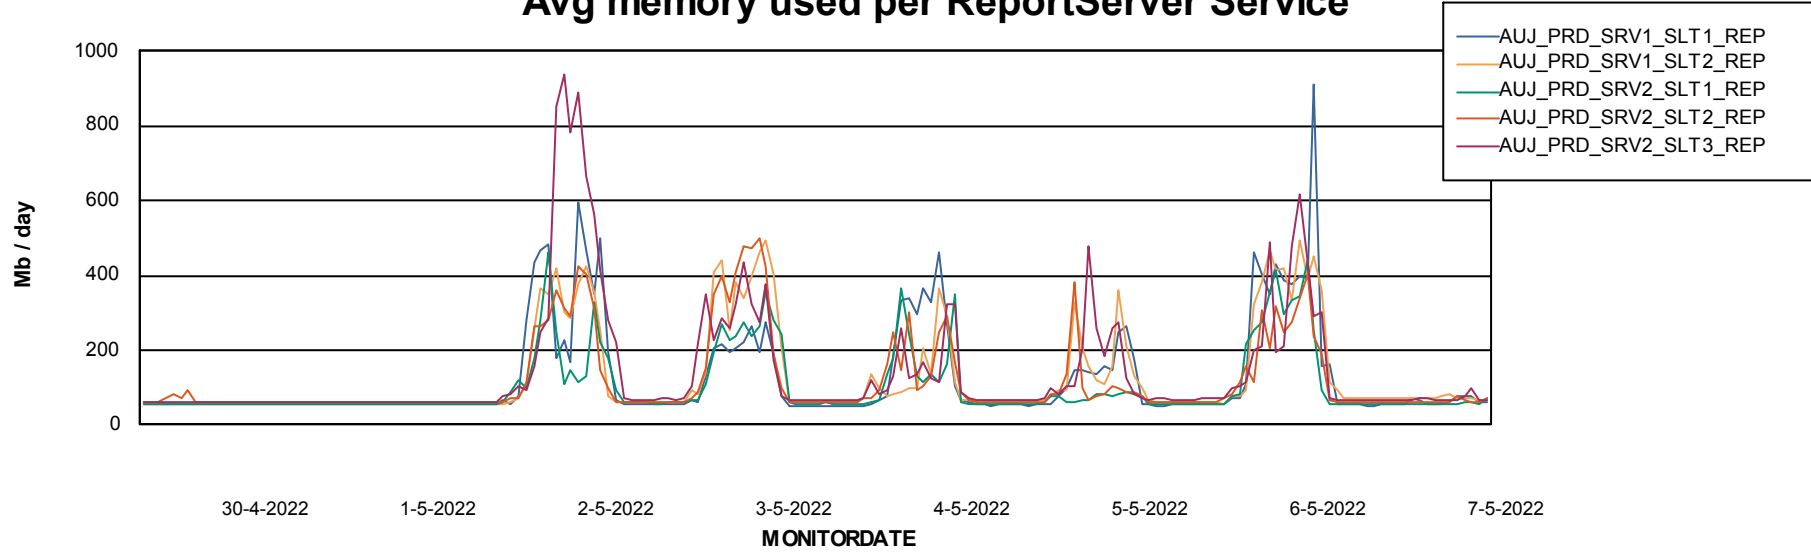

ABSSolute Application ReportServer Services

Avg memory used per ReportServer Service