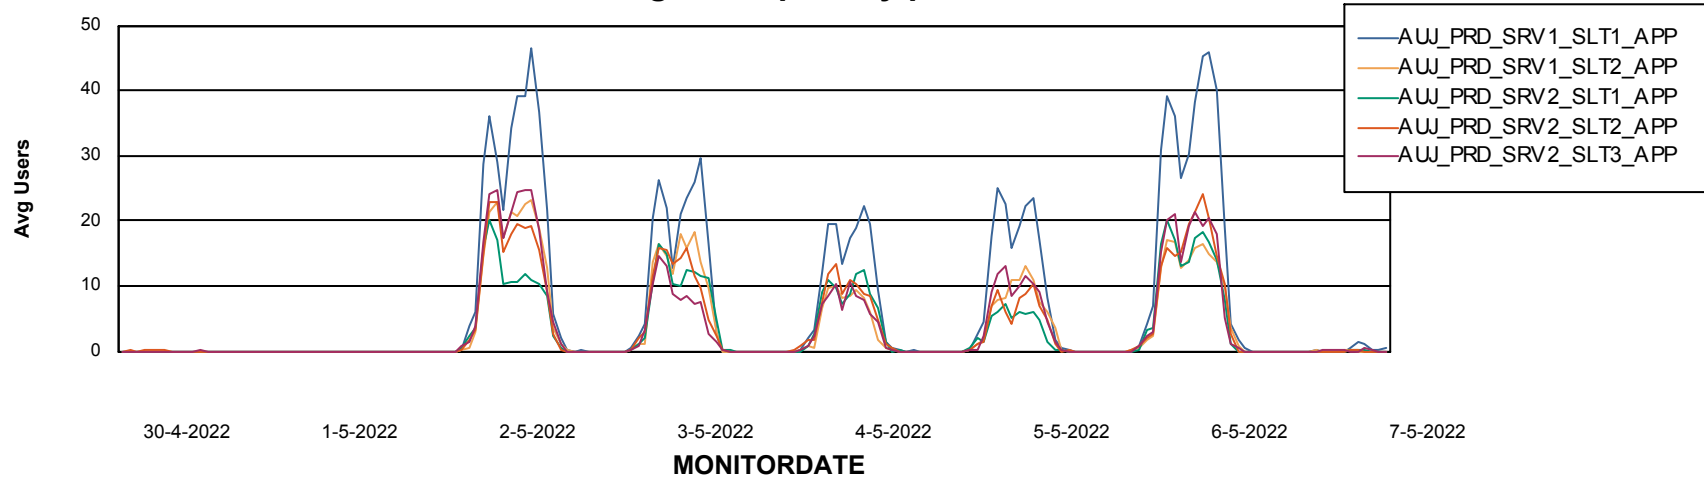

Weekly SLA Customer Report

Customer AUJ Production
Database ID 41

ABSSolute Application Server Services

Avg memory used per ABS Server Service

Avg users per day per ABS server

Weekly SLA Customer Report

Customer AUJ Production
Database ID 41