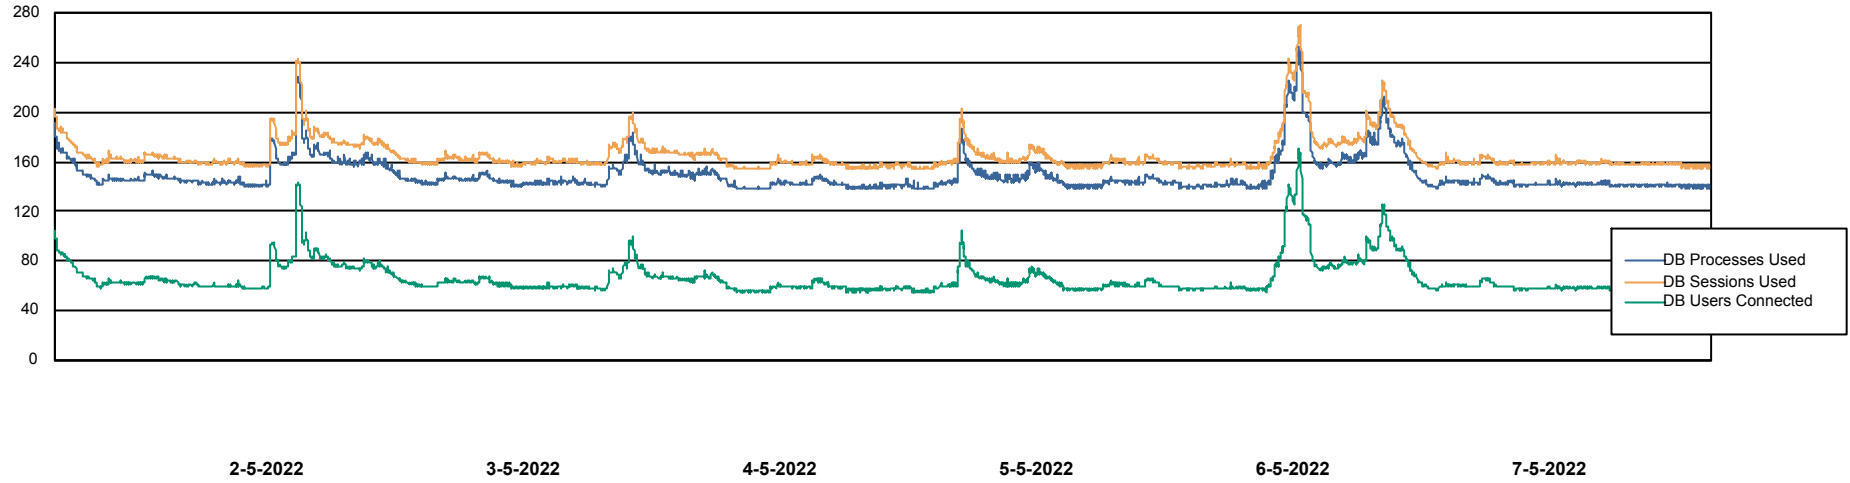

Weekly SLA Customer Report

Customer AUJ Production
Database ID 41

Database Performance AUJ Prod. BI DB (PABSBI1 server)

Weekly SLA Customer Report

Customer AUJ Production
Database ID 41

Database Performance AUJ_DB1_Primary