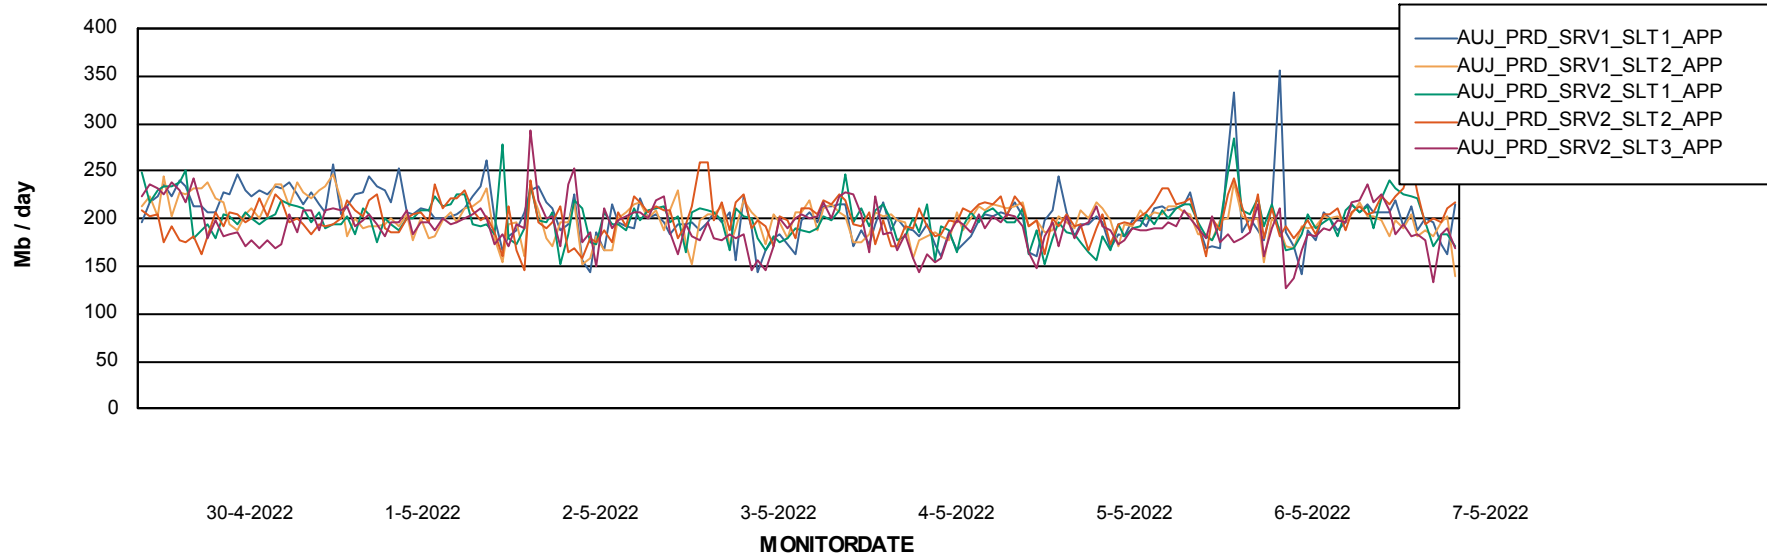

ABSSolute Application Server Services

Avg memory used per ABS Server Service