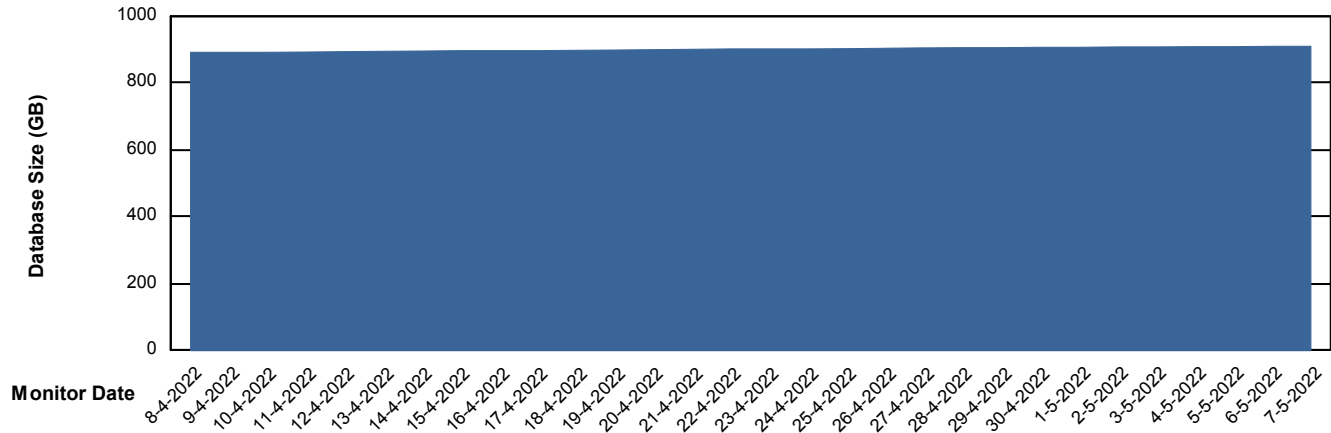

Weekly SLA Customer Report

Customer AUJ Production
Database ID 41

DATABASE SIZE AUJ Prod. BI DB (PABSBI1 server)

Database growth over last month

DATABASE SIZE AUJ_DB1_Primary

Database growth over last month