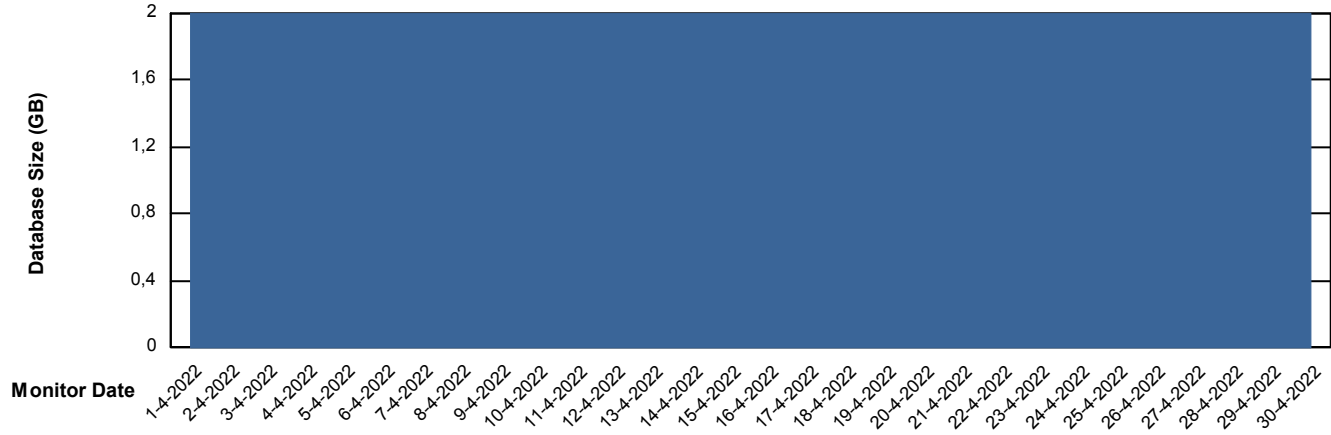

DB Processes Max 0
DB Processes Max 1,000
DB Processes Max 4

Weekly SLA Customer Report

Customer XMX Production
 Database ID 146

DATABASE SIZE XMX_PROD_ABSDB01_PRDB

Database growth over last month

Database Tablespace XMX_PROD_ABSDB01_PRDB

Date	Tablespace Name	Filesize (Gb)	Usedsize (Gb)	Percentage free
30-4-2022	ABSDATA	4	0	92
	INDX	8	0	100
29-4-2022	ABSDATA	4	0	92
	INDX	8	0	100
28-4-2022	ABSDATA	4	0	92
	INDX	8	0	100
27-4-2022	ABSDATA	4	0	93
	INDX	8	0	100
26-4-2022	ABSDATA	4	0	93
	INDX	8	0	100
25-4-2022	ABSDATA	4	0	93
	INDX	8	0	100
24-4-2022	ABSDATA	4	0	93
	INDX	8	0	100