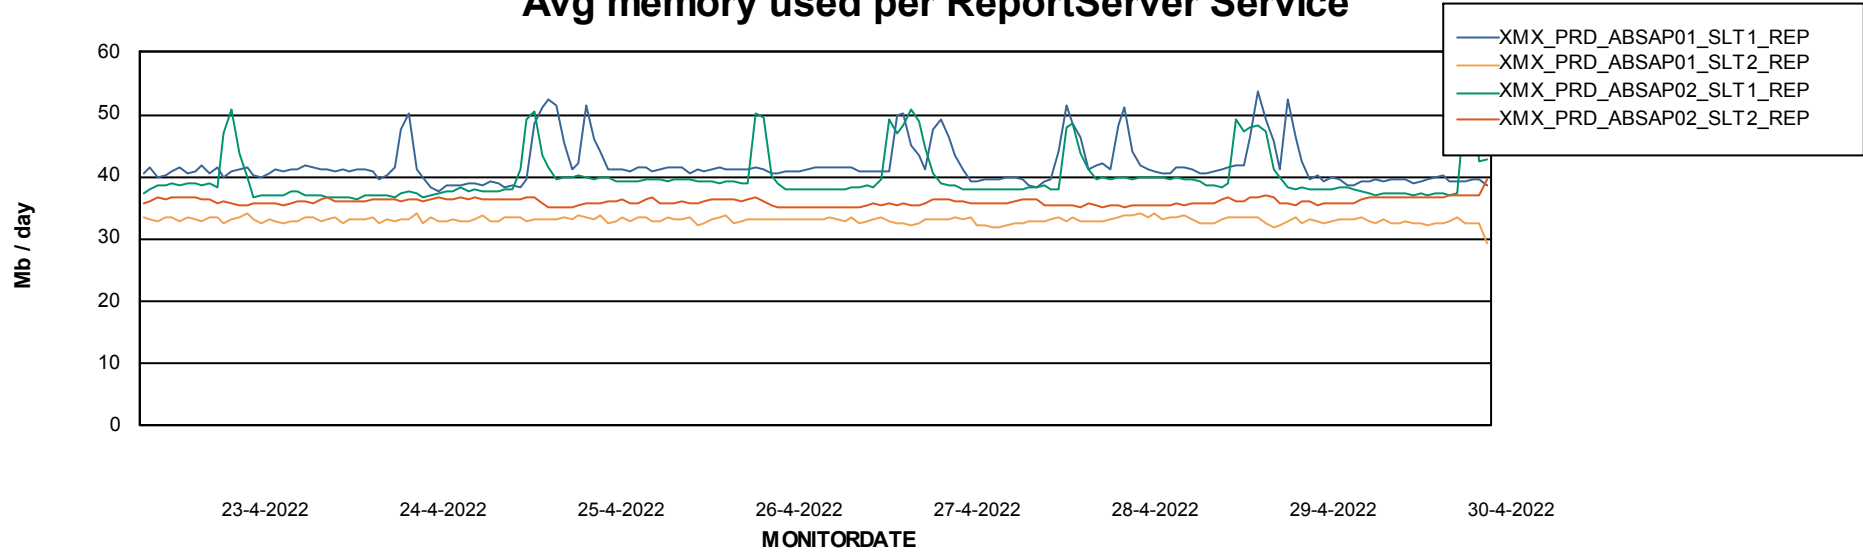

Weekly SLA Customer Report

Customer XMX Production
Database ID 146

Standby Database Health XMX Production

Recovery lag for last 7 days

Weekly SLA Customer Report

Customer XMX Production
Database ID 146

ABSSolute Application Server Services

Avg memory used per ABS Server Service

Avg users per day per ABS server

Weekly SLA Customer Report

Customer XMX Production
Database ID 146

ABSSolute Application ReportServer Services

Avg memory used per ReportServer Service

Weekly SLA Customer Report

Customer XMX Production
Database ID 146

ABSSolute Web Component Services

Avg memory used per ABS Web component

Weekly SLA Customer Report

Customer XMX Production
Database ID 146

Disaster per ABS component