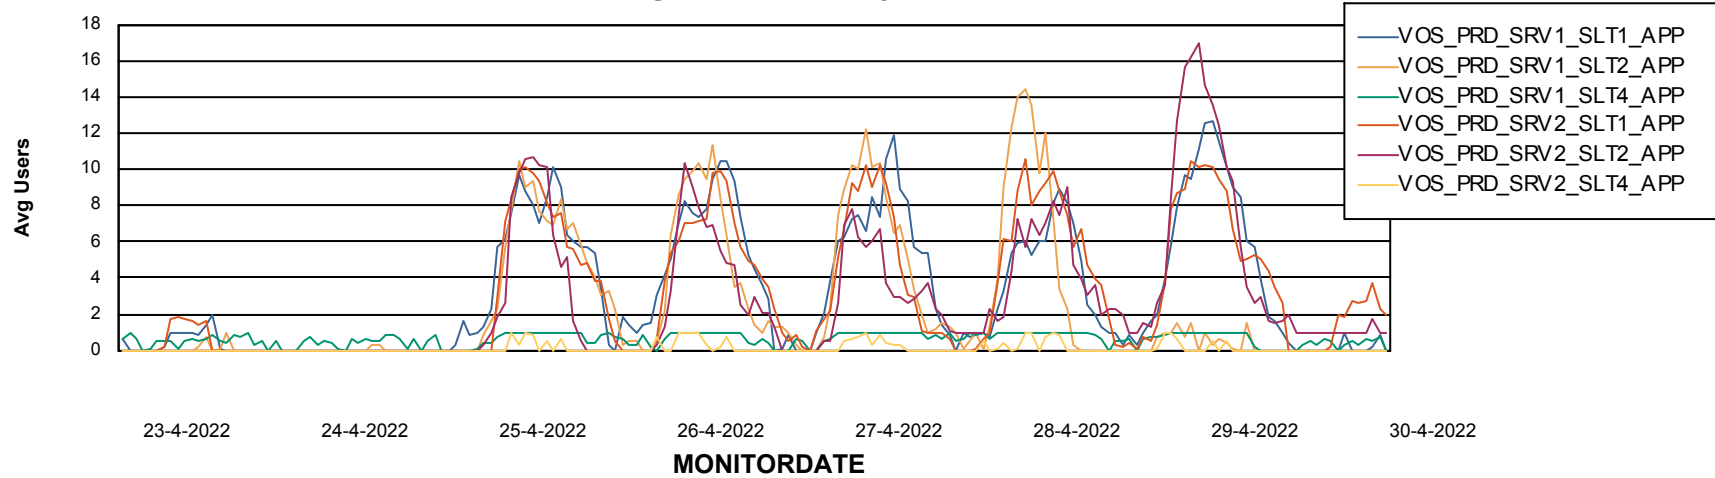

Avg users per day per ABS server