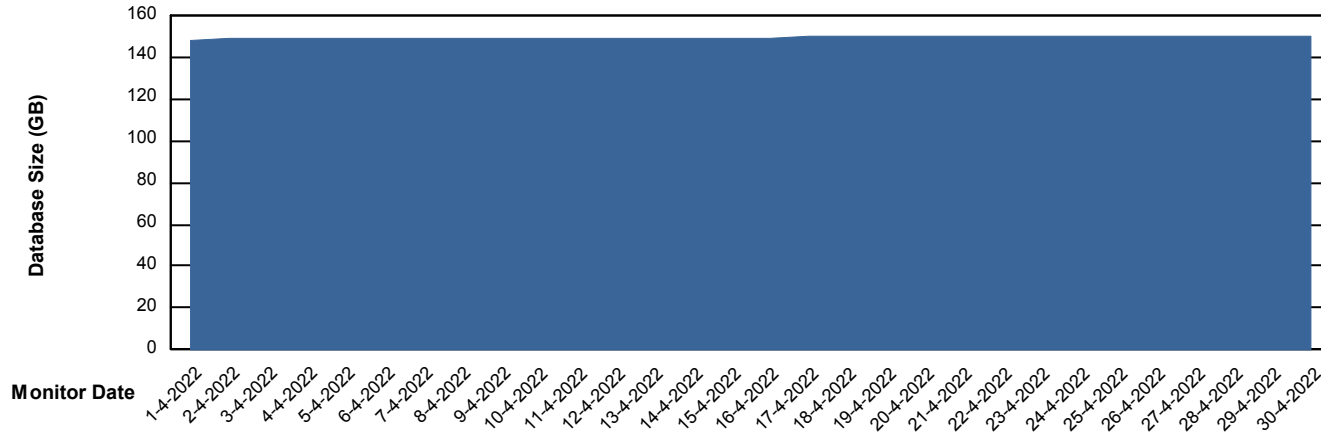

DATABASE SIZE VOSDB_BI

Database growth over last month