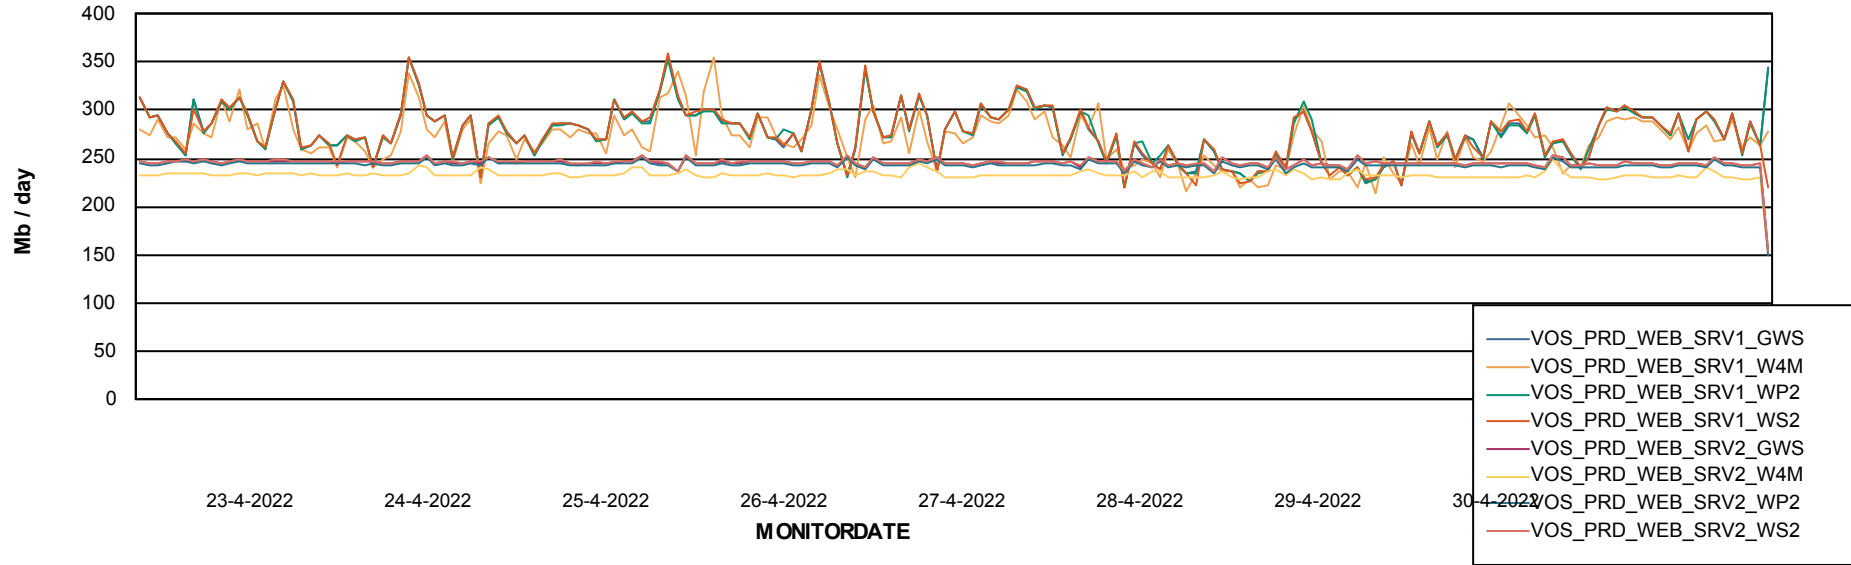

ABSSolute Web Component Services

Avg memory used per ABS Web component