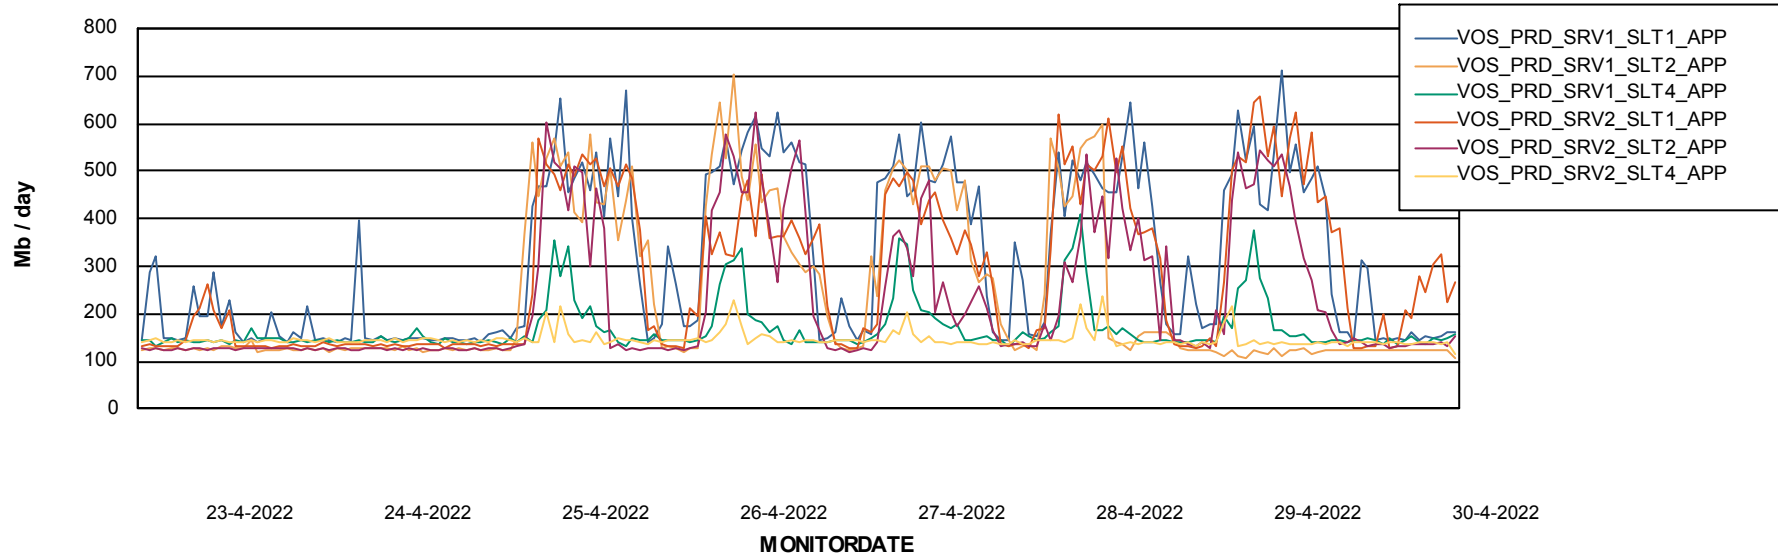

ABSSolute Application Server Services

Avg memory used per ABS Server Service