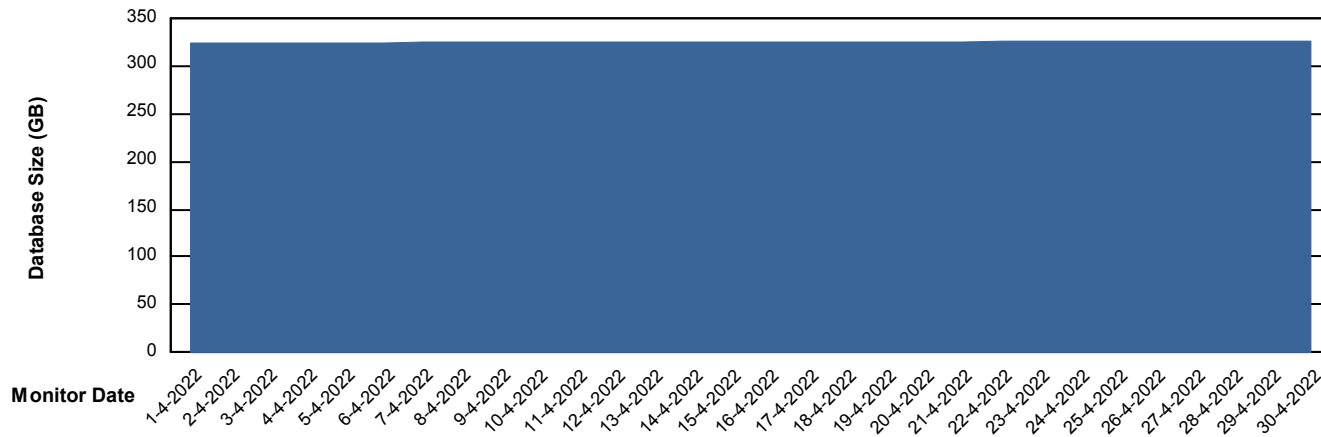

# Weekly SLA Customer Report

Customer VOS\_Production  
Database ID 68

DATABASE SIZE VOSDB\_BI

### Database growth over last month

DATABASE SIZE VOSDB\_Production

### Database growth over last month