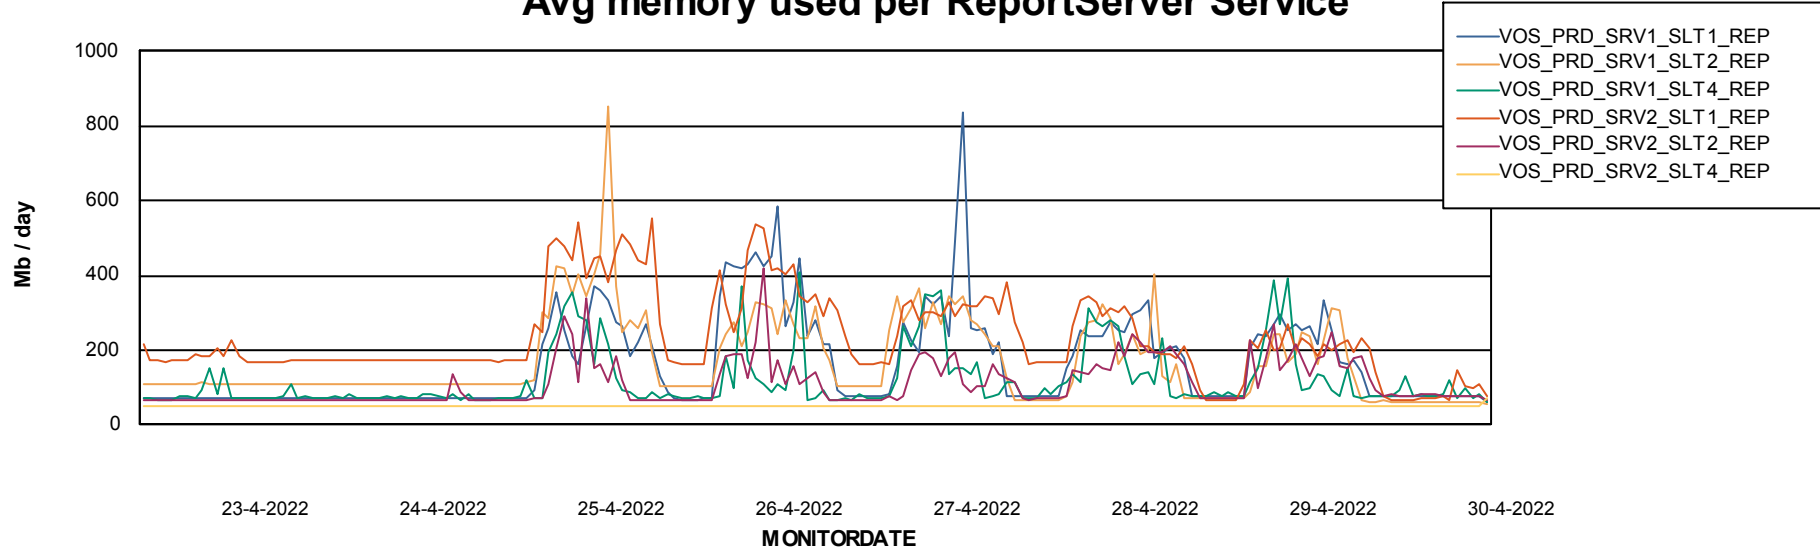

ABSSolute Application ReportServer Services

Avg memory used per ReportServer Service