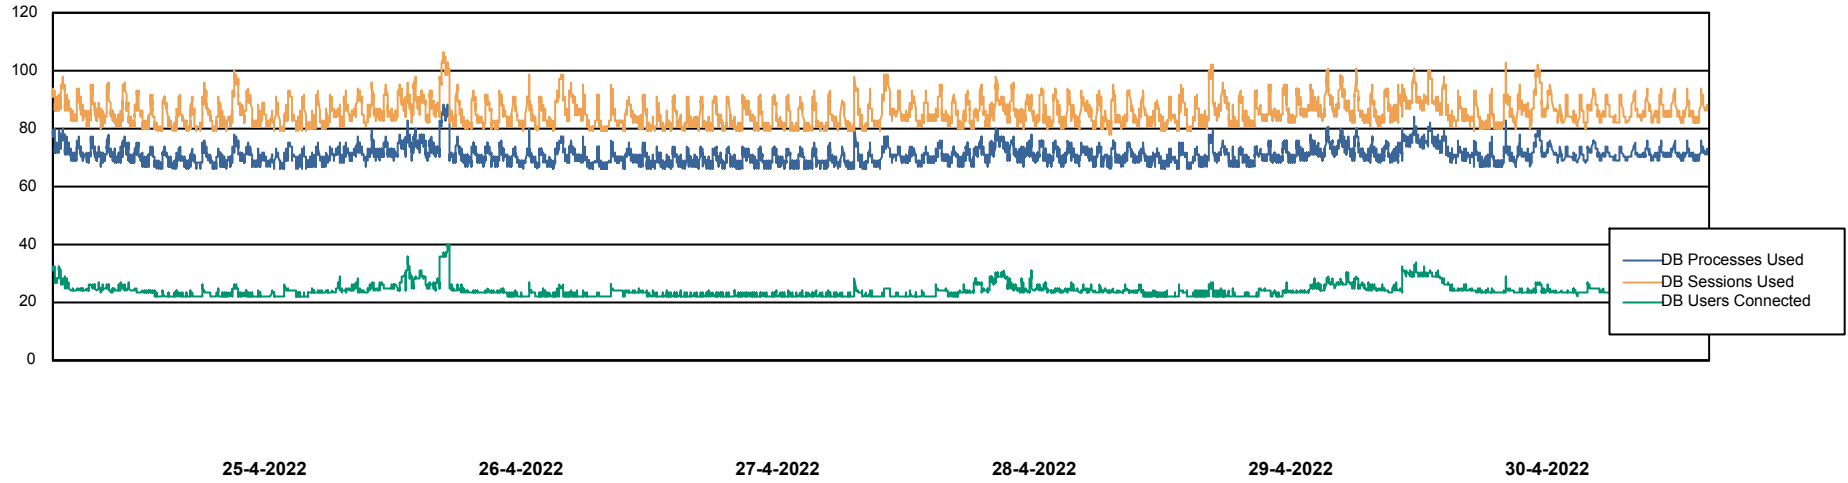

Weekly SLA Customer Report

Customer VEN_Production
Database ID 35

Harddisk Usage VEN_PRD_VENABS08_BI

	Free disk space on C: (%)	Total disk space on C: (Gb)	Used disk space on C: (Gb)	Free disk space on D: (%)	Total disk space on D: (Gb)	Used disk space on D: (Gb)
30-4-2022	46	102	56	27	601	441
29-4-2022	46	102	56	27	601	440
28-4-2022	46	102	56	27	601	440
27-4-2022	46	102	56	27	601	440
26-4-2022	46	102	55	27	601	440
25-4-2022	46	102	55	27	601	440
24-4-2022	46	102	55	27	601	440

Weekly SLA Customer Report

Customer VEN_Production
Database ID 35

Database Performance VENDB_Production

Weekly SLA Customer Report

Customer VEN_Production
Database ID 35

Database Performance VENDB_Standby

DB Processes Max 300