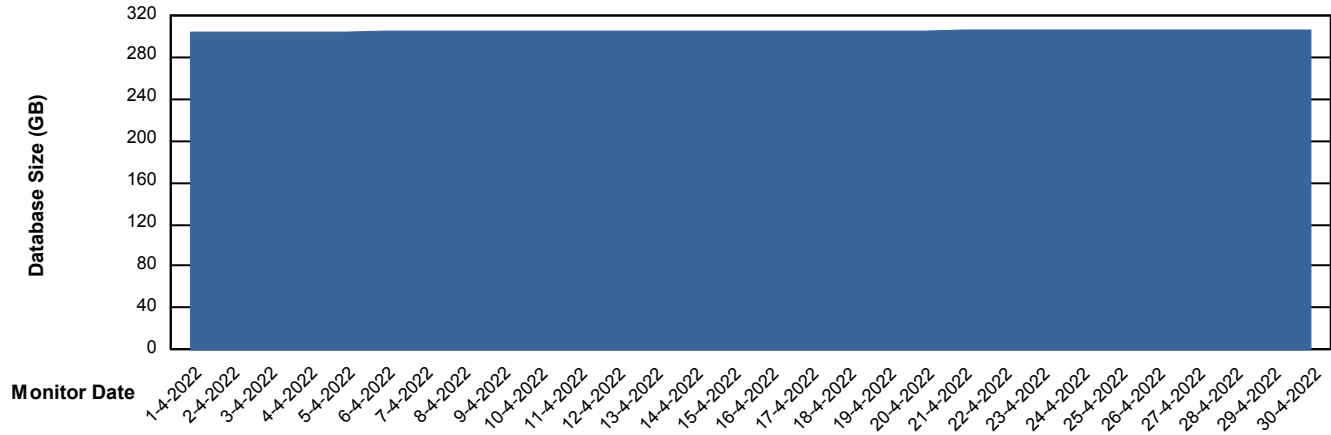

DATABASE SIZE VENDB_Production

Database growth over last month