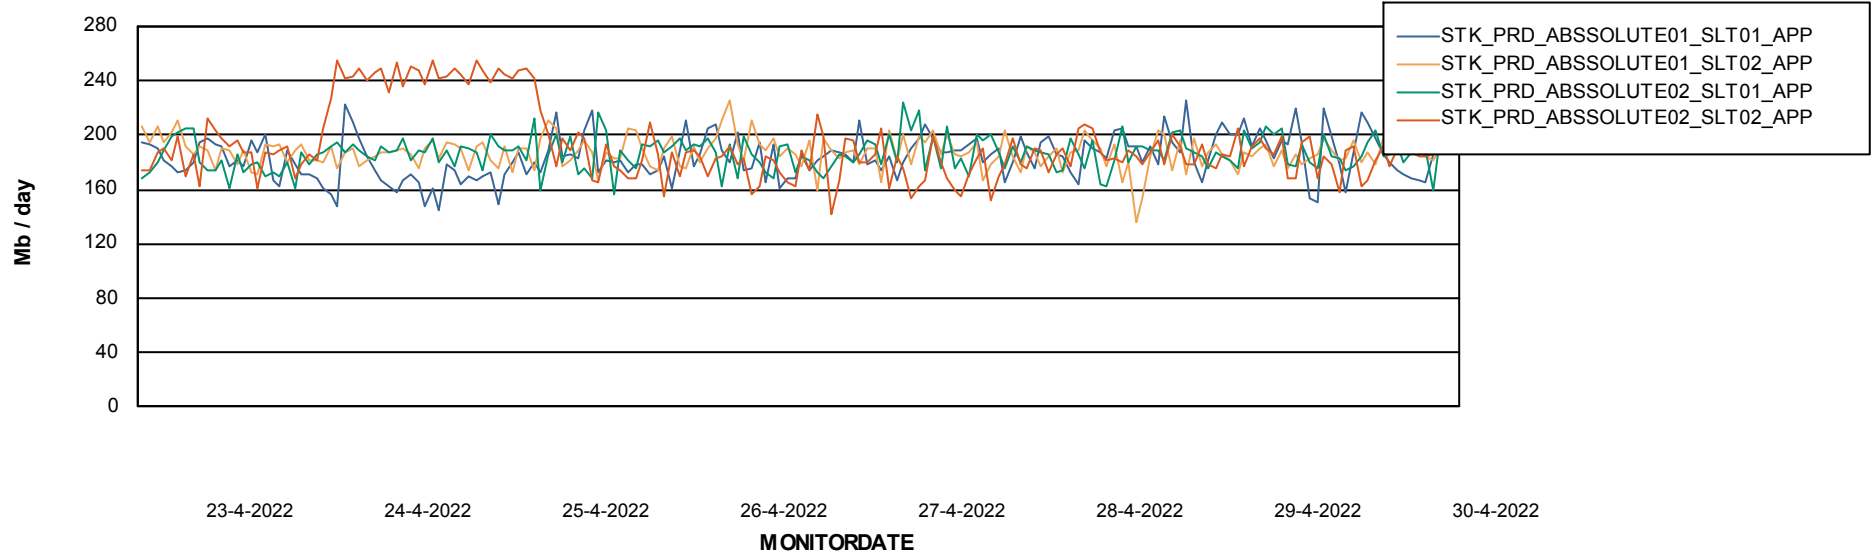

ABSSolute Application Server Services

Avg memory used per ABS Server Service