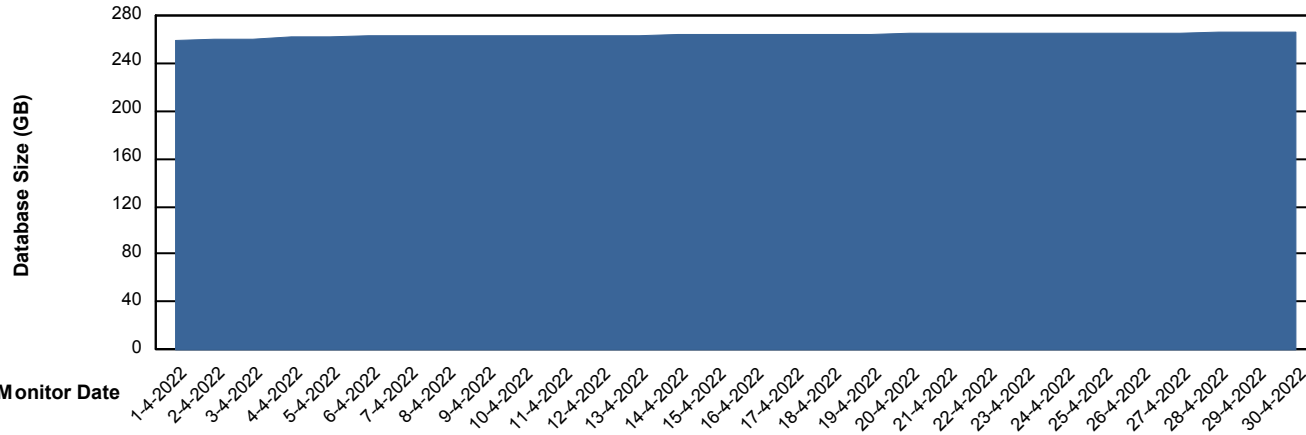

DATABASE SIZE STKDB_Production

Database growth over last month

Database Tablespace STKDB_Production

Date	Tablespace Name	Filesize (Gb)	Usedsize (Gb)	Percentage free
30-4-2022	ABSDATA	200	104	48
	INDX	200	152	24
29-4-2022	ABSDATA	200	104	48
	INDX	200	152	24
28-4-2022	ABSDATA	200	104	48
	INDX	200	152	24
27-4-2022	ABSDATA	200	104	48
	INDX	200	152	24
26-4-2022	ABSDATA	200	104	48
	INDX	200	152	24
25-4-2022	ABSDATA	200	104	48
	INDX	200	151	24
24-4-2022	ABSDATA	200	104	48
	INDX	200	151	24