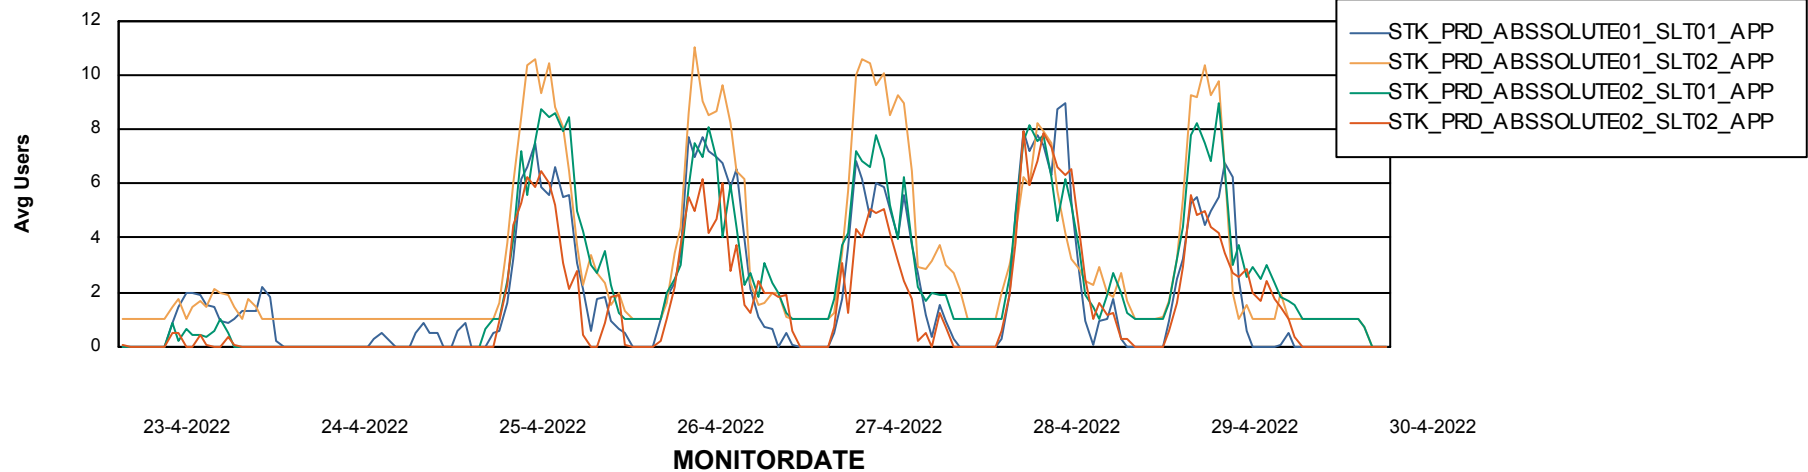

Avg users per day per ABS server