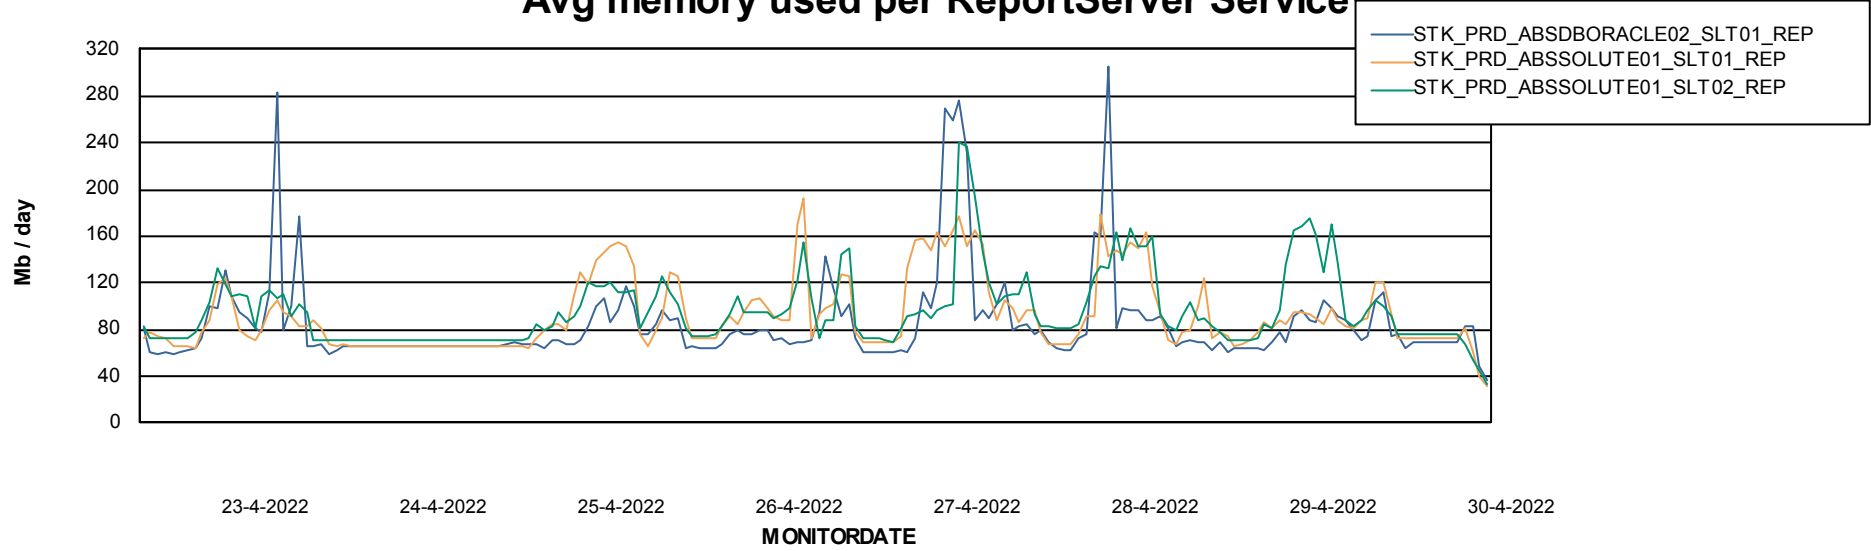

Avg memory used per ABS Server Service

Avg users per day per ABS server

Weekly SLA Customer Report

Customer STK_Production
Database ID 82

ABSSolute Application ReportServer Services

Avg memory used per ReportServer Service