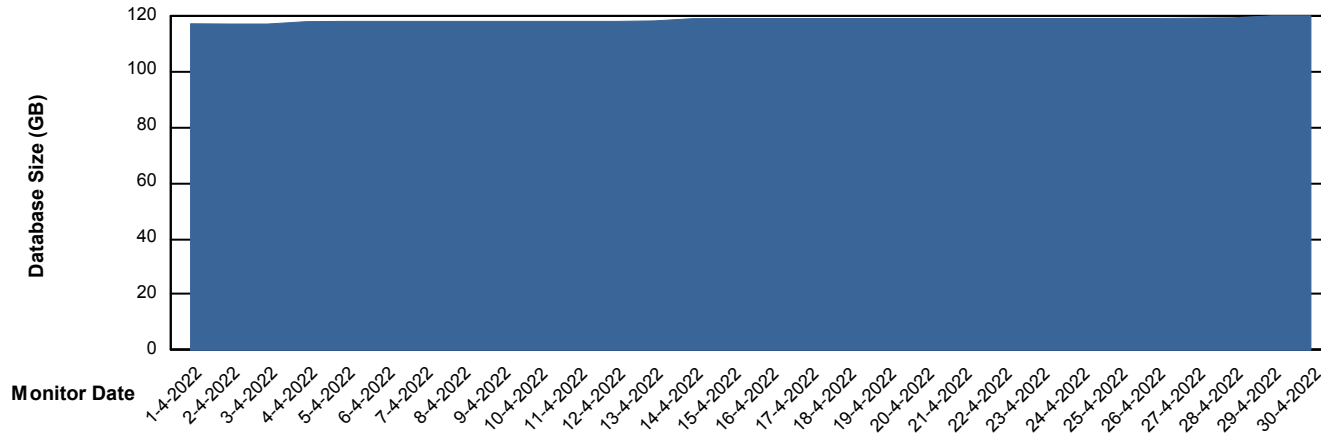

Weekly SLA Customer Report

Customer SPO_Production Silver
Database ID 57

DATABASE SIZE SPODB_BI

Database growth over last month

DATABASE SIZE SPODB_Production

Database growth over last month

Weekly SLA Customer Report

Customer SPO_Production Silver
Database ID 57

Database Tablespace		SPODB_BI		
Date	Tablespace Name	Filesize (Gb)	Usedsize (Gb)	Percentage free
30-4-2022	ABSDATA	34	27	21
	INDX	80	35	56
29-4-2022	ABSDATA	34	27	21
	INDX	80	35	56
28-4-2022	ABSDATA	34	27	21
	INDX	80	35	56
27-4-2022	ABSDATA	34	27	21
	INDX	41	35	15
26-4-2022	ABSDATA	34	26	24
	INDX	41	34	17
25-4-2022	ABSDATA	34	26	24
	INDX	41	34	17
24-4-2022	ABSDATA	34	26	24
	INDX	41	34	17