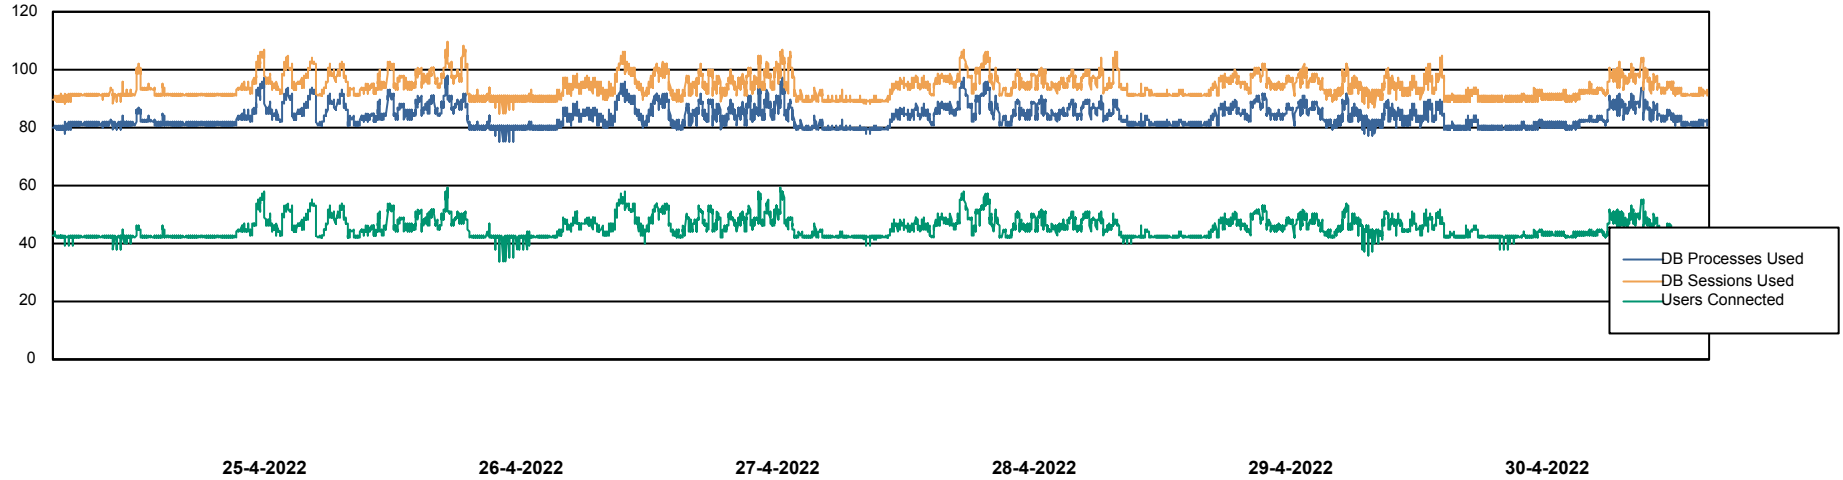

Weekly SLA Customer Report

Customer SPO_Production Silver
Database ID 57

Database Performance SPODB_BI

DB Processes Max 500
DB Sessions Max 772

Weekly SLA Customer Report

Customer SPO_Production Silver
Database ID 57

Database Performance SPODB_Production

DB Processes Max 300
DB Sessions Max 472

Weekly SLA Customer Report

Customer SPO_Production Silver
Database ID 57

Database Performance SPODB_Standby

DB Processes Max 300
DB Sessions Max 472