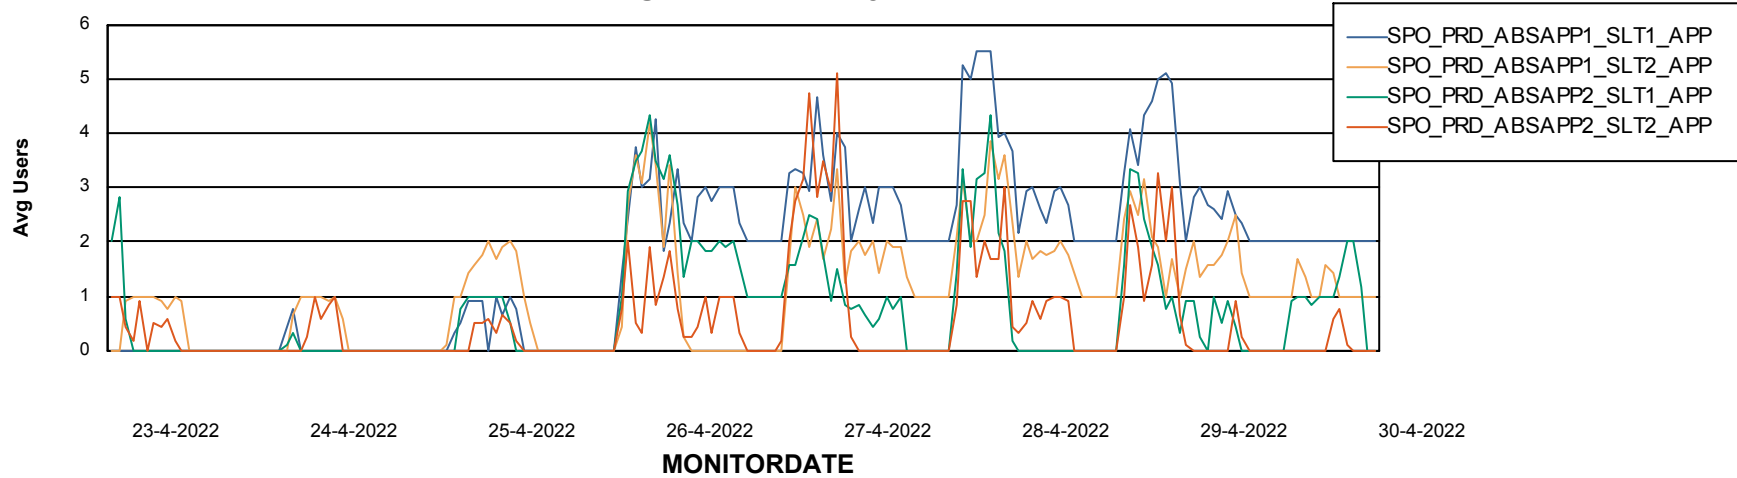

Avg users per day per ABS server