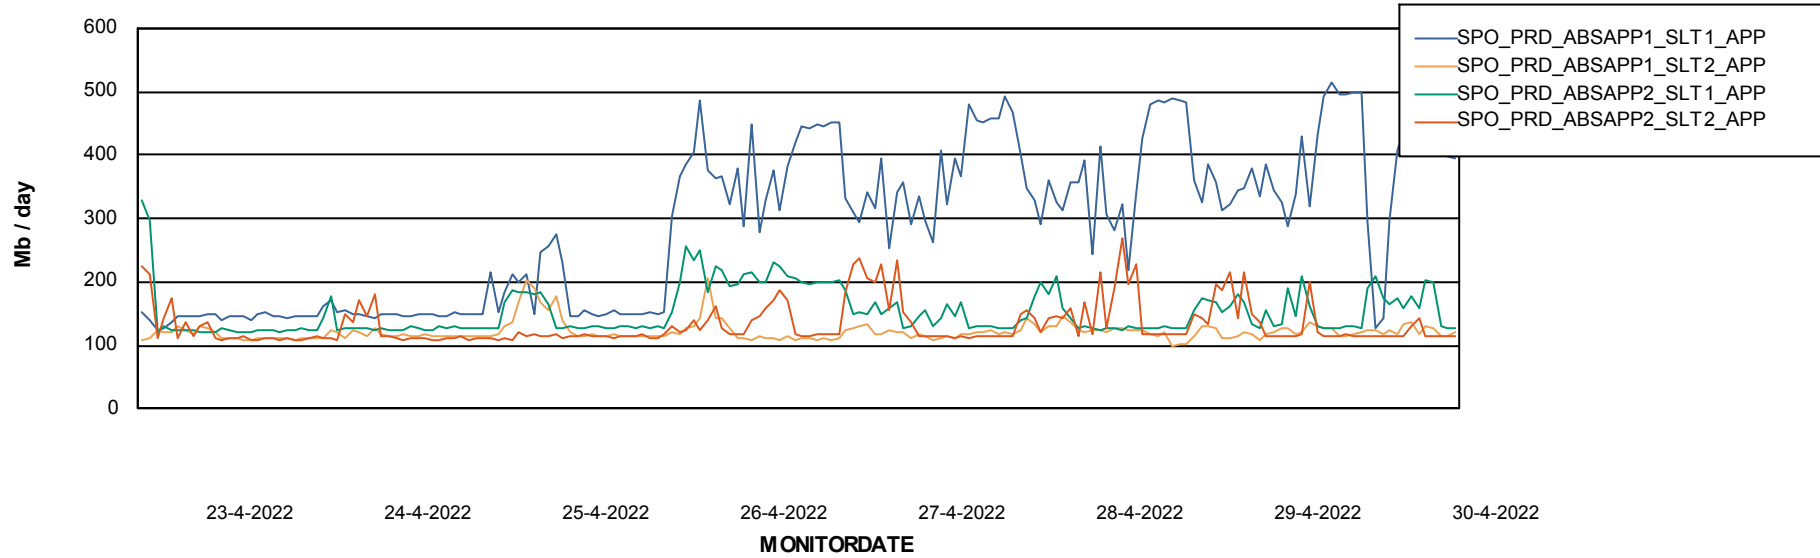

Standby Database Health SPO_Production Silver

Recovery lag for last 7 days

Weekly SLA Customer Report

Customer SPO_Production Silver
Database ID 57

ABSSolute Application Server Services

Avg memory used per ABS Server Service