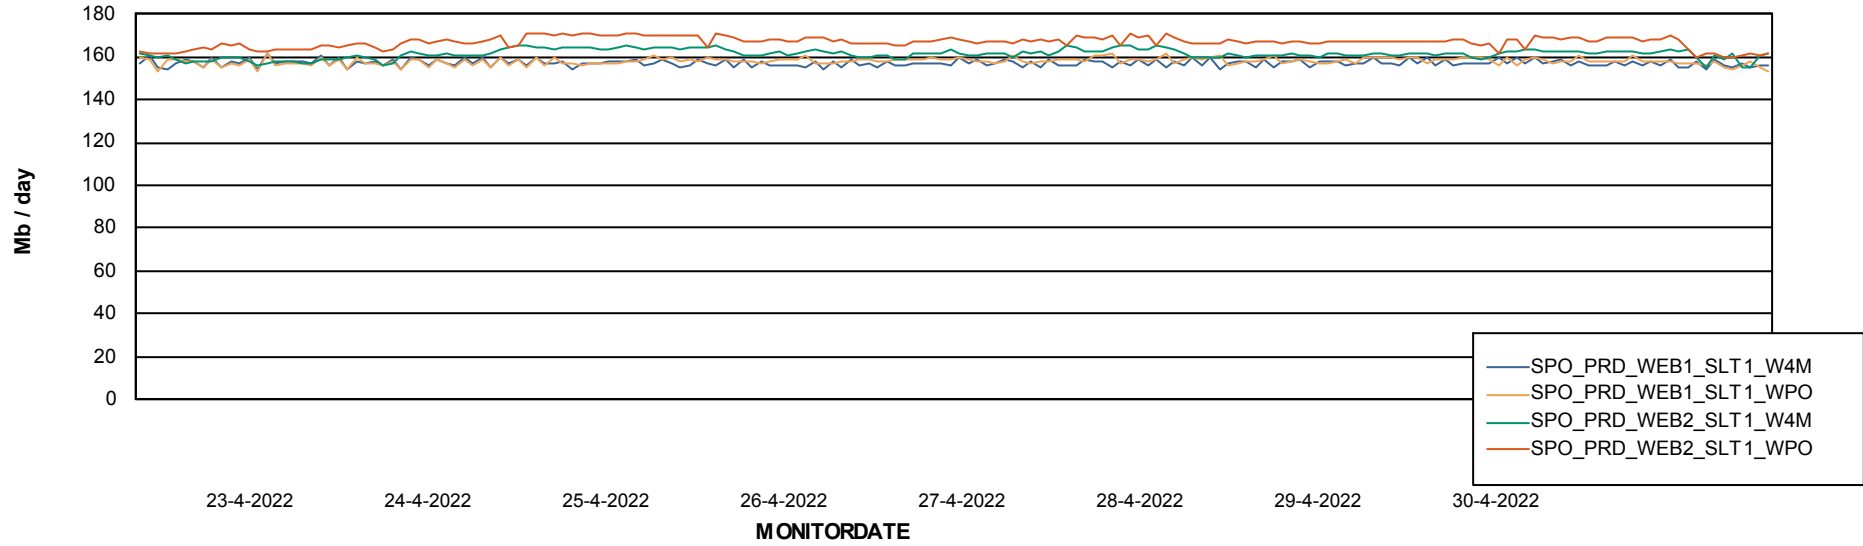

ABSSolute Web Component Services

Avg memory used per ABS Web component