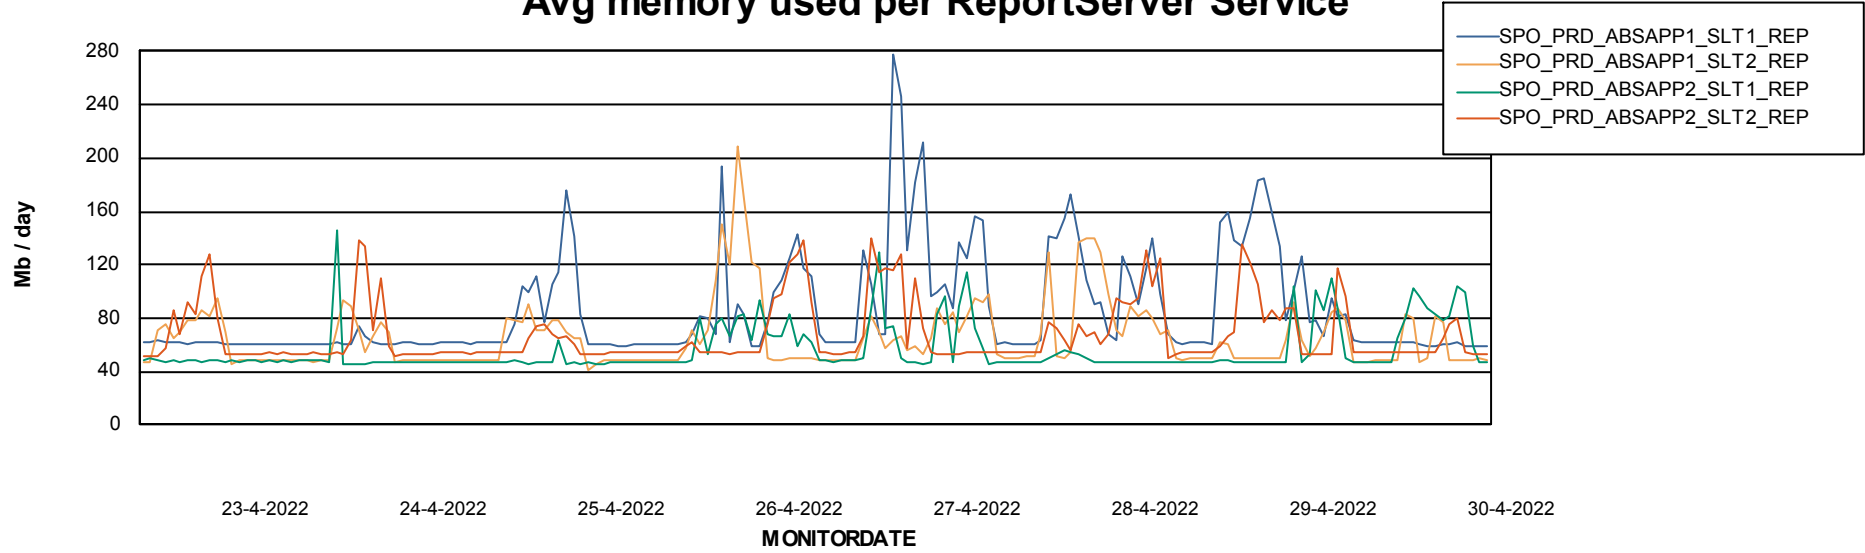

Avg users per day per ABS server

Weekly SLA Customer Report

Customer SPO_Production Silver
Database ID 57

ABSSolute Application ReportServer Services

Avg memory used per ReportServer Service

Weekly SLA Customer Report