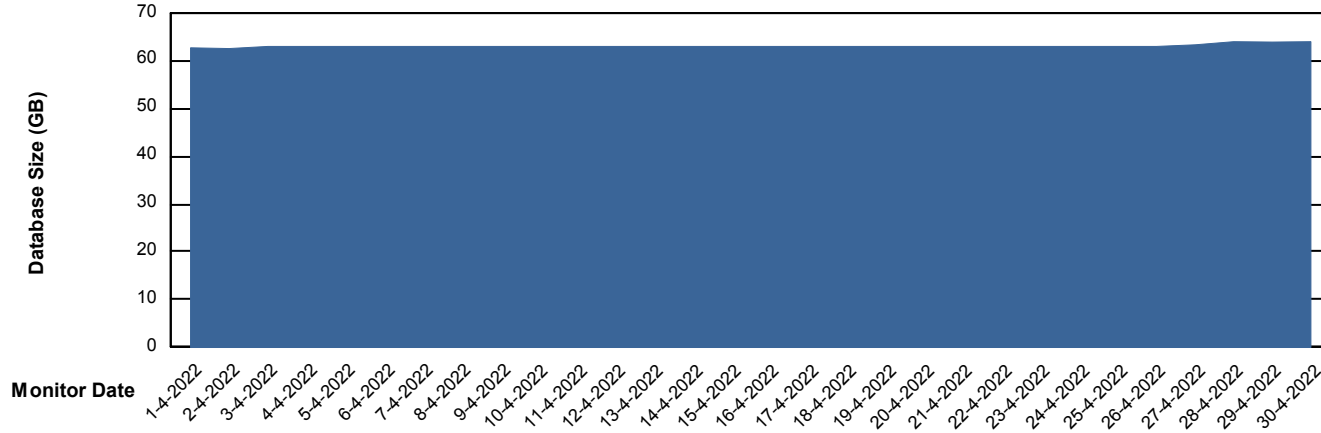

Weekly SLA Customer Report

Customer SPO_Production Silver
Database ID 57

Database Performance SPODB_BI

DB Processes Max 500
DB Sessions Max 772

Weekly SLA Customer Report

Customer SPO_Production Silver
Database ID 57

Database Performance SPODB_Production

DB Processes Max 300
DB Sessions Max 472

Weekly SLA Customer Report

Customer SPO_Production Silver
Database ID 57

Database Performance SPODB_Standby

DB Processes Max 300
DB Sessions Max 472

Weekly SLA Customer Report

Customer SPO_Production Silver
Database ID 57

DATABASE SIZE SPODB_BI

Database growth over last month

DATABASE SIZE SPODB_Production

Database growth over last month

Weekly SLA Customer Report