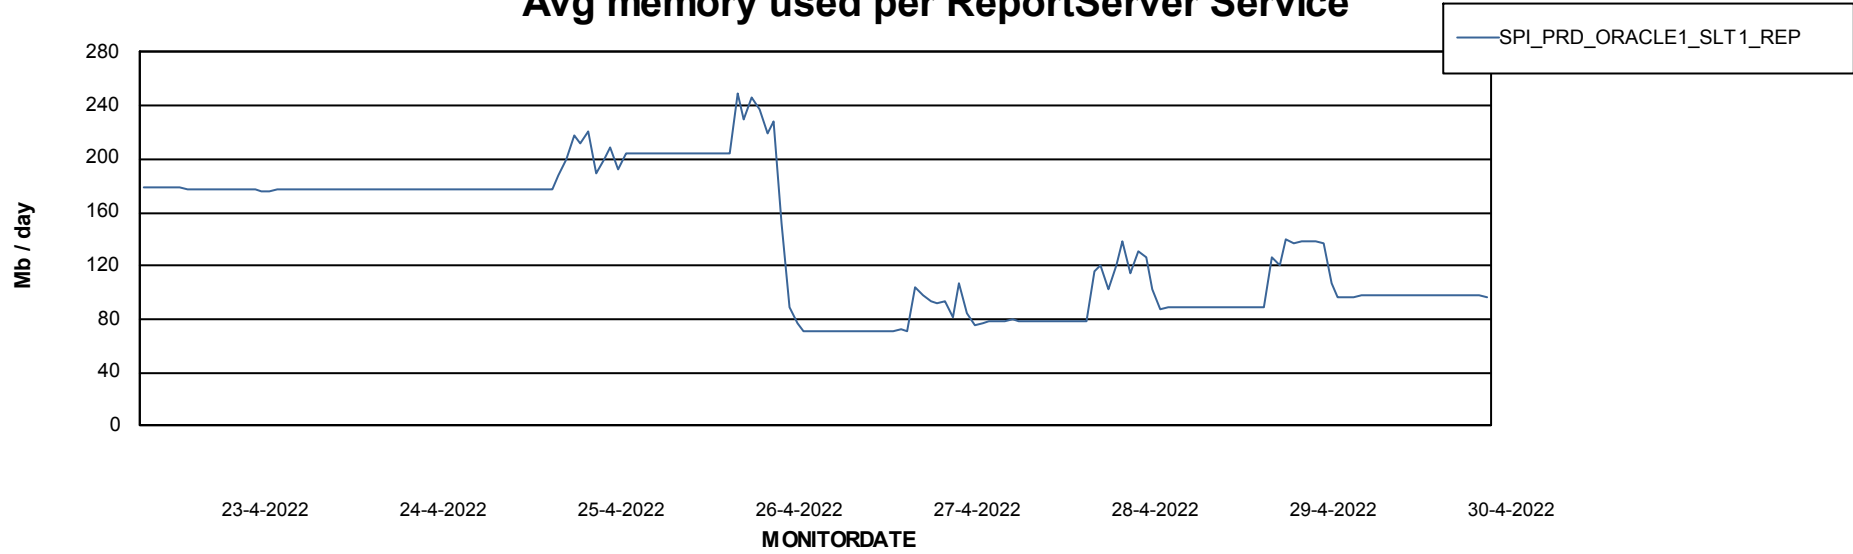

ABSSolute Application ReportServer Services

Avg memory used per ReportServer Service