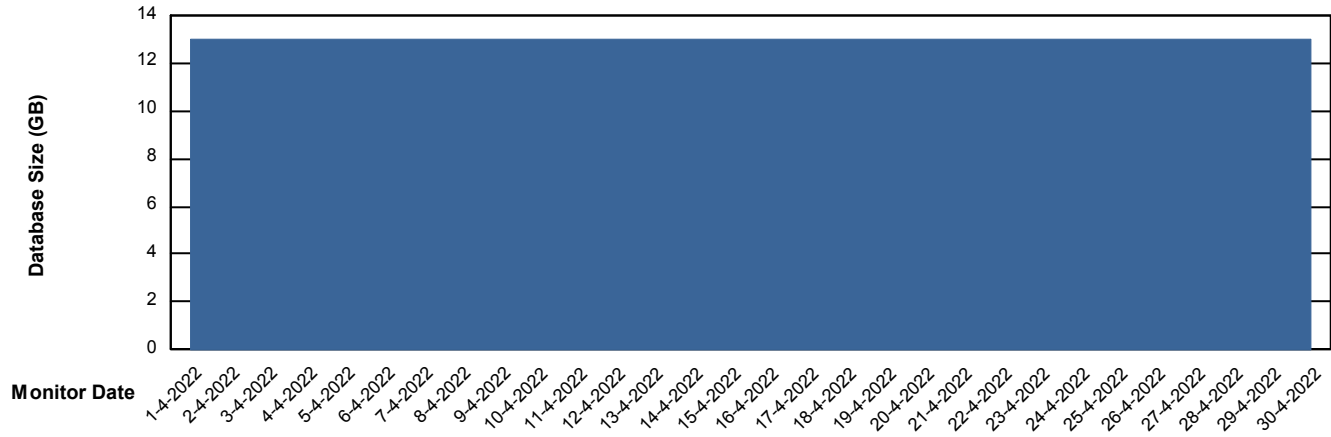

DB Processes Max 500

Weekly SLA Customer Report

Customer SPI_Production
 Database ID 49

DATABASE SIZE SPIDB_Production

Database growth over last month

Database Tablespace SPIDB_Production

Date	Tablespace Name	Filesize (Gb)	Usedsize (Gb)	Percentage free
30-4-2022	ABSDATA	5	2	52
	INDX	8	4	50
29-4-2022	ABSDATA	5	2	52
	INDX	8	4	50
28-4-2022	ABSDATA	5	2	52
	INDX	8	4	50
27-4-2022	ABSDATA	5	2	52
	INDX	8	4	50
26-4-2022	ABSDATA	5	2	52
	INDX	8	4	50
25-4-2022	ABSDATA	5	2	52
	INDX	8	4	50
24-4-2022	ABSDATA	5	2	52
	INDX	8	4	50