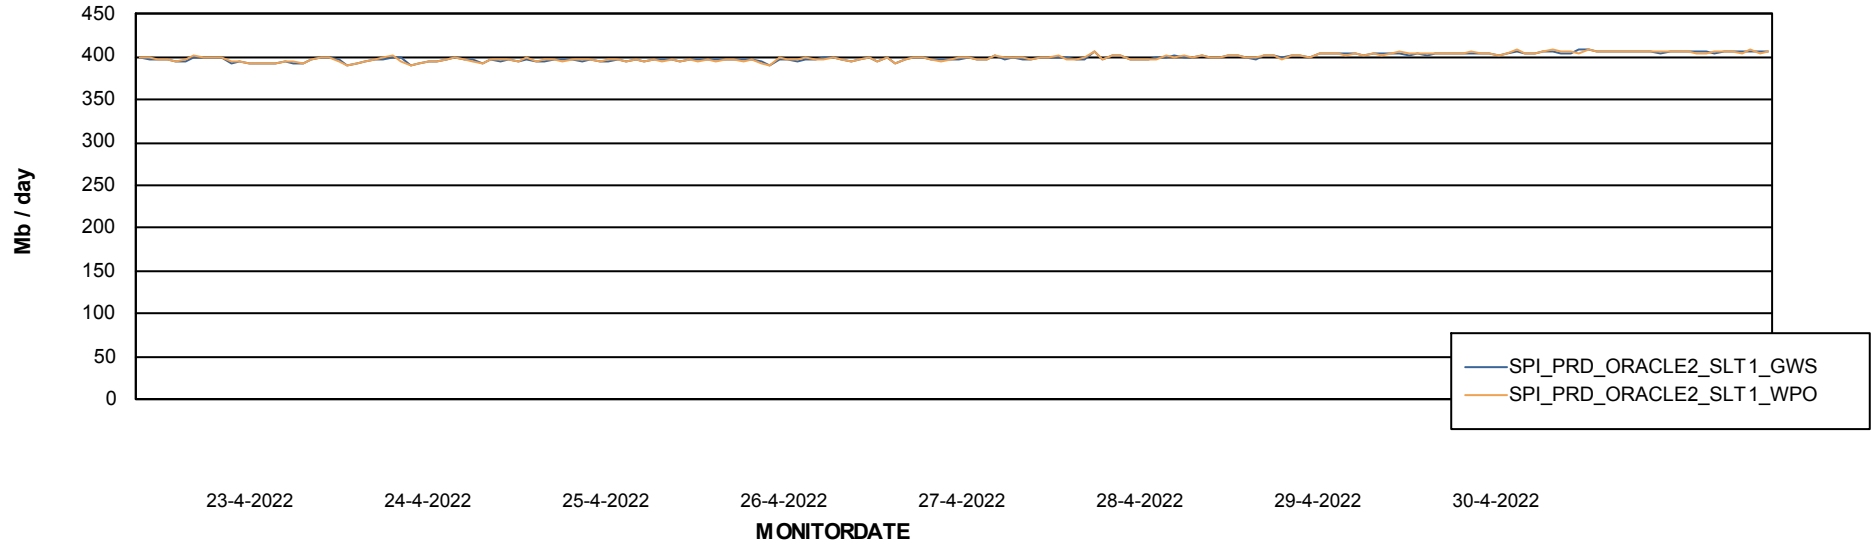

ABSSolute Application ReportServer Services

Avg memory used per ReportServer Service

Weekly SLA Customer Report

Customer SPI_Production
Database ID 49

ABSSolute Web Component Services

Avg memory used per ABS Web component