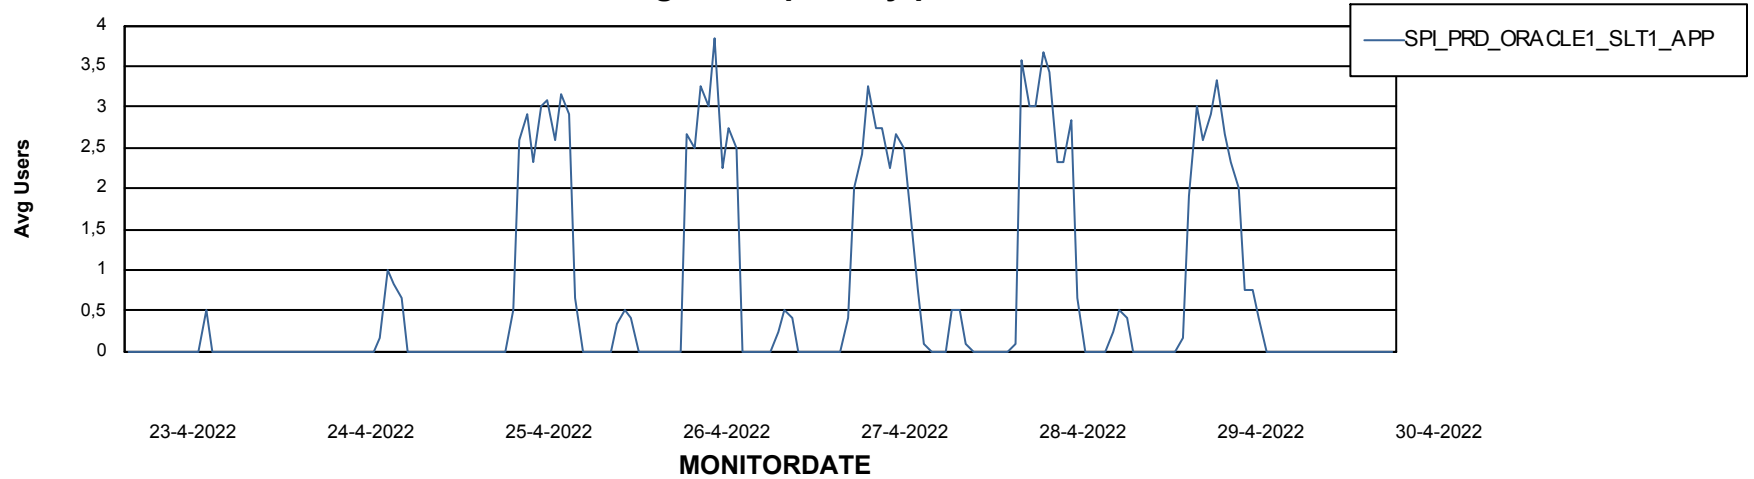

Weekly SLA Customer Report

Customer SPI_Production
Database ID 49

ABSSolute Application Server Services

Avg memory used per ABS Server Service

Avg users per day per ABS server

Weekly SLA Customer Report

Customer SPI_Production
Database ID 49