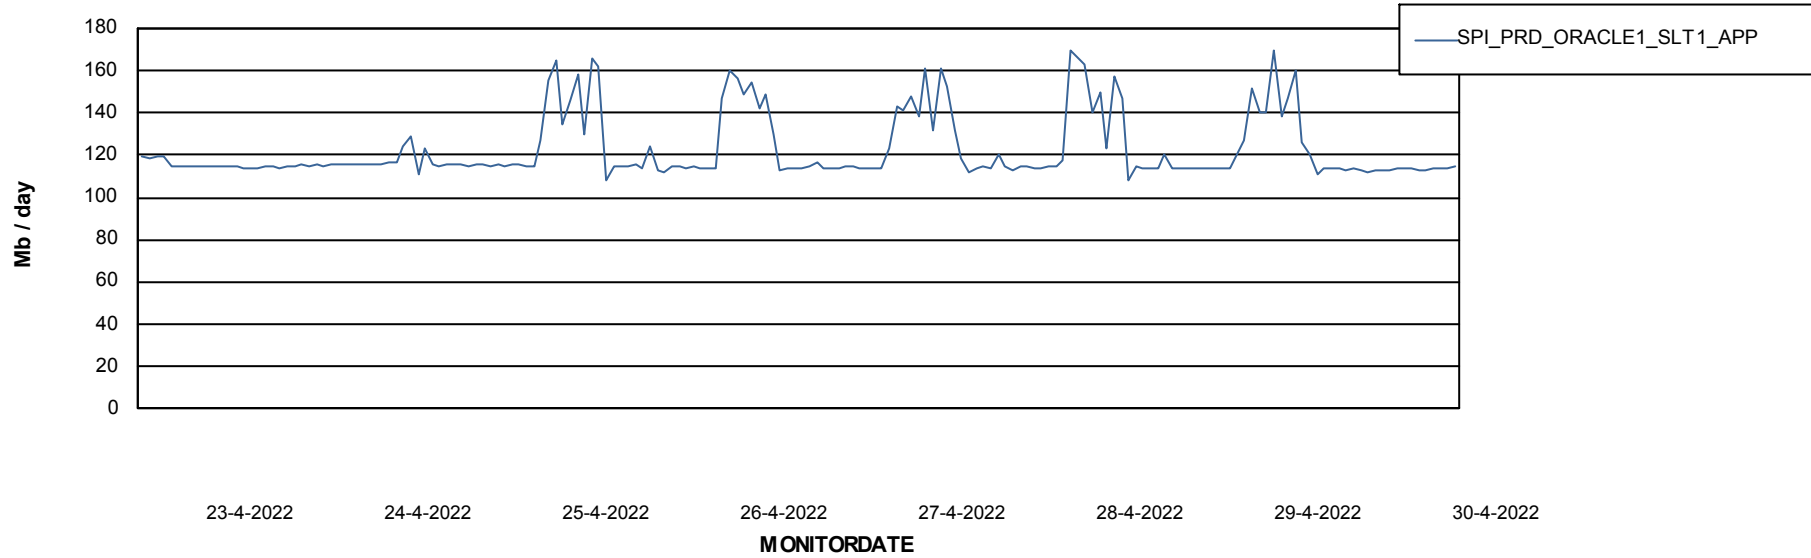

Weekly SLA Customer Report

Customer SPI_Production
Database ID 49

Database Performance SPIDB_Production

DB Processes Max 500

Weekly SLA Customer Report

Customer SPI_Production
Database ID 49

Database Performance SPIDB_Standby

DB Processes Max 500

Weekly SLA Customer Report

Customer SPI_Production
 Database ID 49

DATABASE SIZE SPIDB_Production

Database growth over last month

Database Tablespace SPIDB_Production

Date	Tablespace Name	Filesize (Gb)	Usedsize (Gb)	Percentage free
30-4-2022	ABSDATA	5	2	52
	INDX	8	4	50
29-4-2022	ABSDATA	5	2	52
	INDX	8	4	50
28-4-2022	ABSDATA	5	2	52
	INDX	8	4	50
27-4-2022	ABSDATA	5	2	52
	INDX	8	4	50
26-4-2022	ABSDATA	5	2	52
	INDX	8	4	50
25-4-2022	ABSDATA	5	2	52
	INDX	8	4	50
24-4-2022	ABSDATA	5	2	52
	INDX	8	4	50

Weekly SLA Customer Report

Customer SPI_Production
Database ID 49

ABSSolute Application Server Services

Avg memory used per ABS Server Service

Avg users per day per ABS server

Weekly SLA Customer Report

Customer SPI_Production
Database ID 49