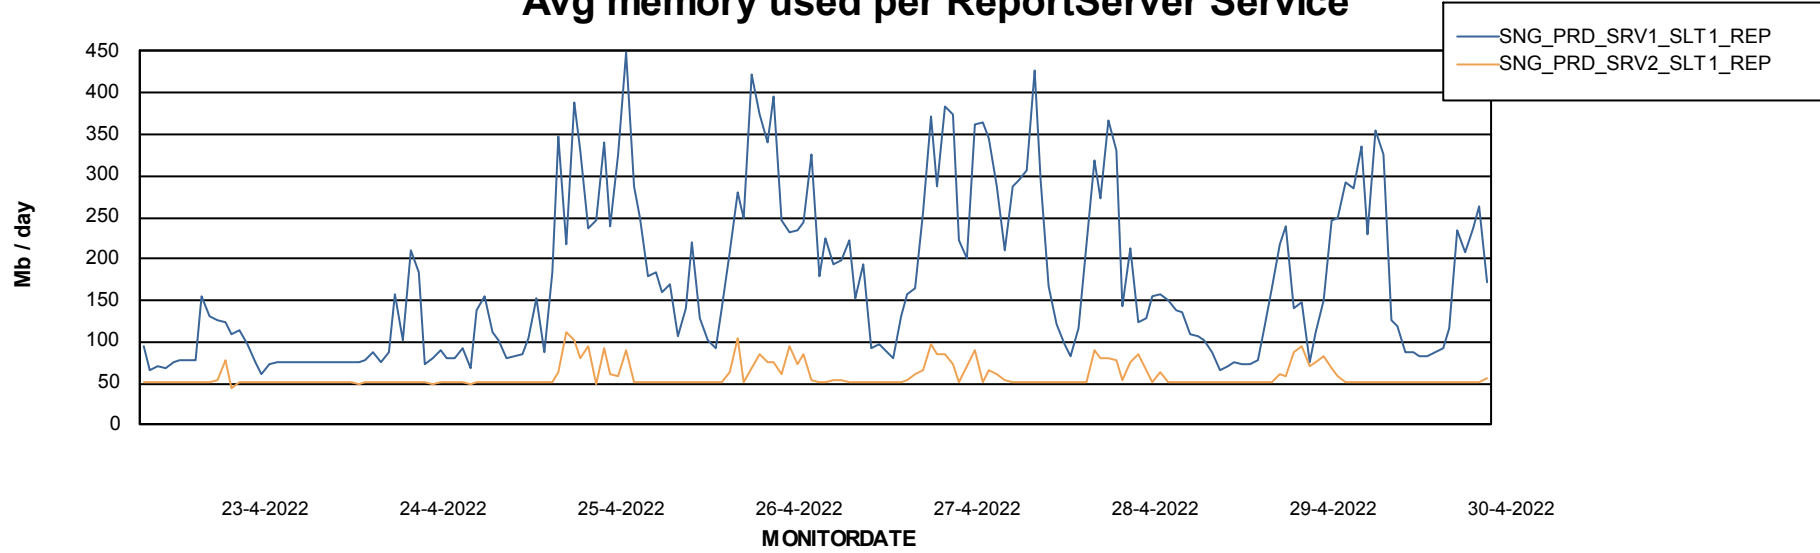

ABSSolute Application ReportServer Services

Avg memory used per ReportServer Service