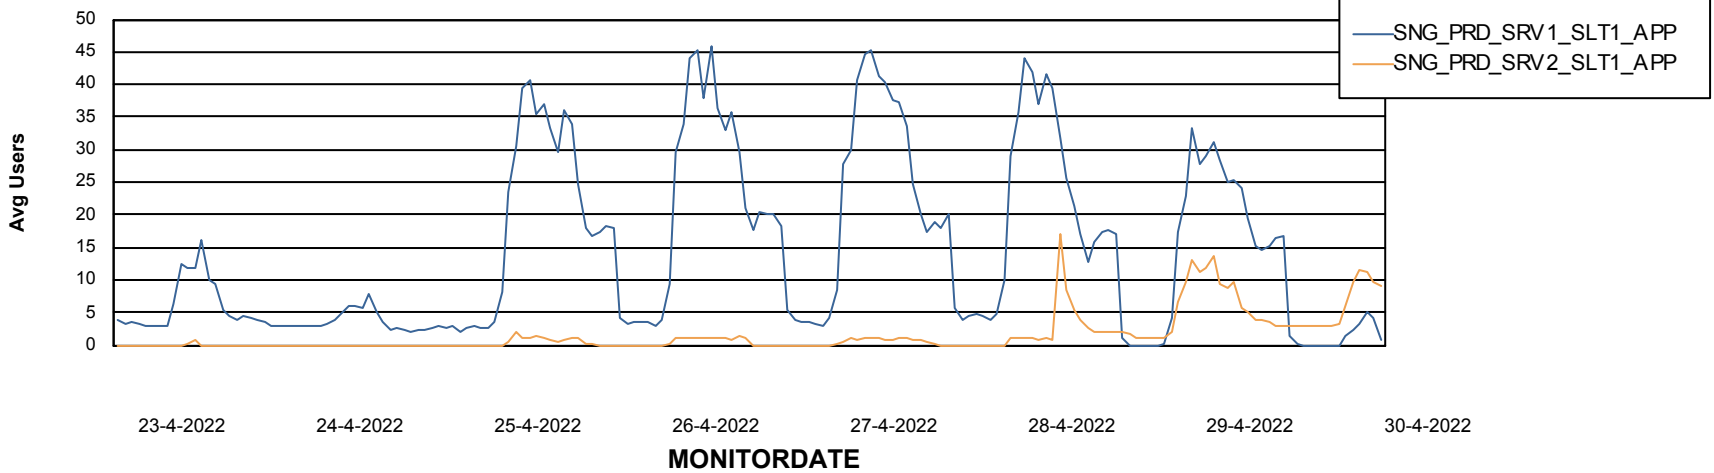

Weekly SLA Customer Report

Customer SNG_Production
Database ID 70

ABSSolute Application Server Services

Avg memory used per ABS Server Service

Avg users per day per ABS server

Weekly SLA Customer Report

Customer SNG_Production
Database ID 70