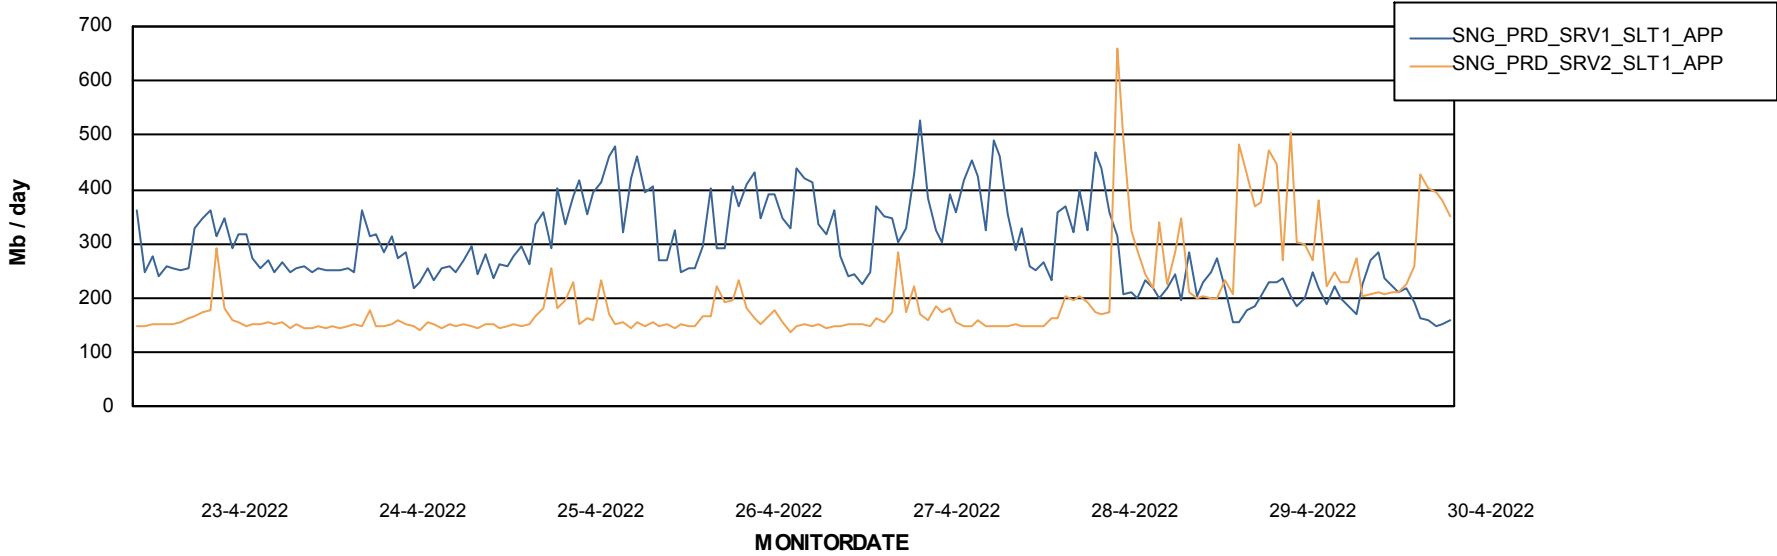

Database Performance SNG_PRD_ORACLE1

Weekly SLA Customer Report

Customer SNG_Production
 Database ID 70

DATABASE SIZE SNG_PRD_ORACLE1

Database growth over last month

Database Tablespace SNG_PRD_ORACLE1

Date	Tablespace Name	Filesize (Gb)	Usedsize (Gb)	Percentage free
30-4-2022	ABSDATA	48	34	30
	INDX	110	88	20
29-4-2022	ABSDATA	48	34	30
	INDX	110	88	20
28-4-2022	ABSDATA	48	34	30
	INDX	110	88	20
27-4-2022	ABSDATA	48	34	30
	INDX	110	88	20
26-4-2022	ABSDATA	48	34	30
	INDX	110	88	20
25-4-2022	ABSDATA	48	34	30
	INDX	110	88	20
24-4-2022	ABSDATA	48	34	30
	INDX	110	88	20

Weekly SLA Customer Report

Customer SNG_Production
Database ID 70

ABSSolute Application Server Services

Avg memory used per ABS Server Service

Avg users per day per ABS server

Weekly SLA Customer Report

Customer SNG_Production
Database ID 70