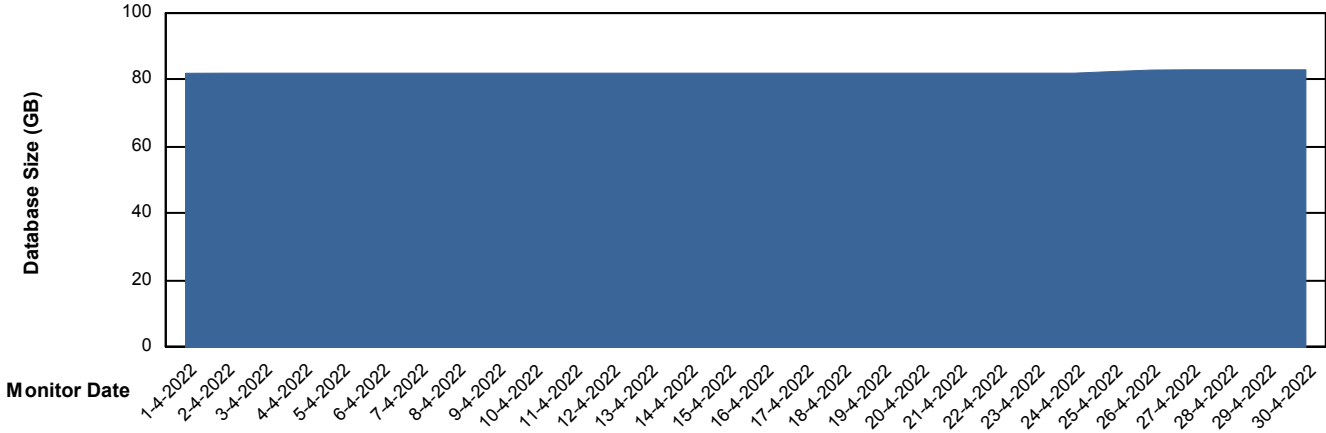

Database Performance RSS_DB_Standby (2020)

DB Processes Max 300
DB Sessions Max 472

Weekly SLA Customer Report

Customer RSS Production
 Database ID 52

DATABASE SIZE RSS_DB_Primary (2020)

Database growth over last month