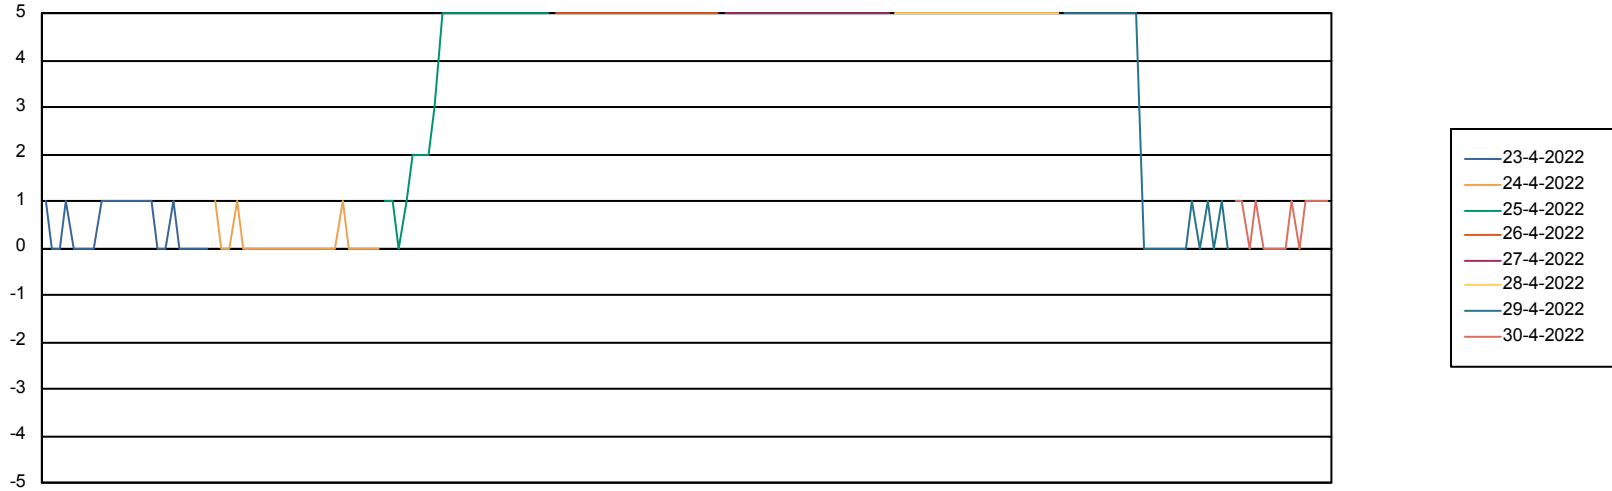

Standby Database Health   RSS Production

Recovery lag for last 7 days