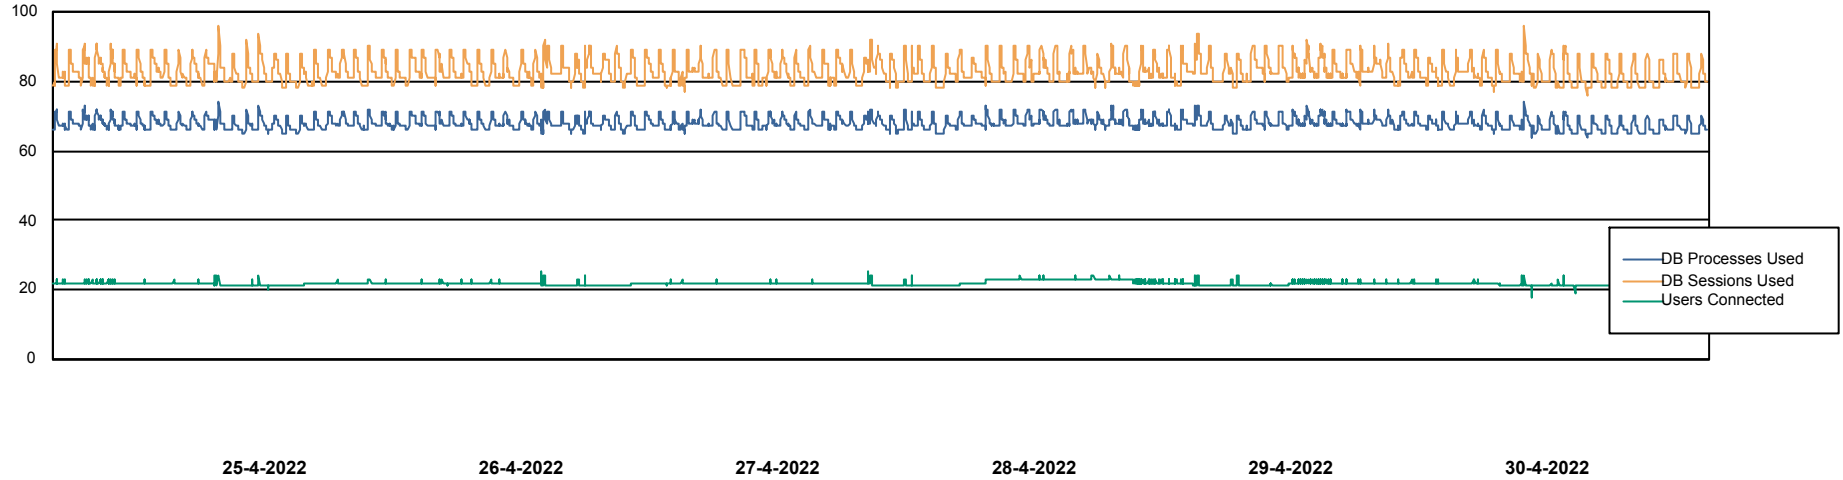

Database Performance RSS_DB_Primary (2020)

DB Processes Max 300
DB Sessions Max 472