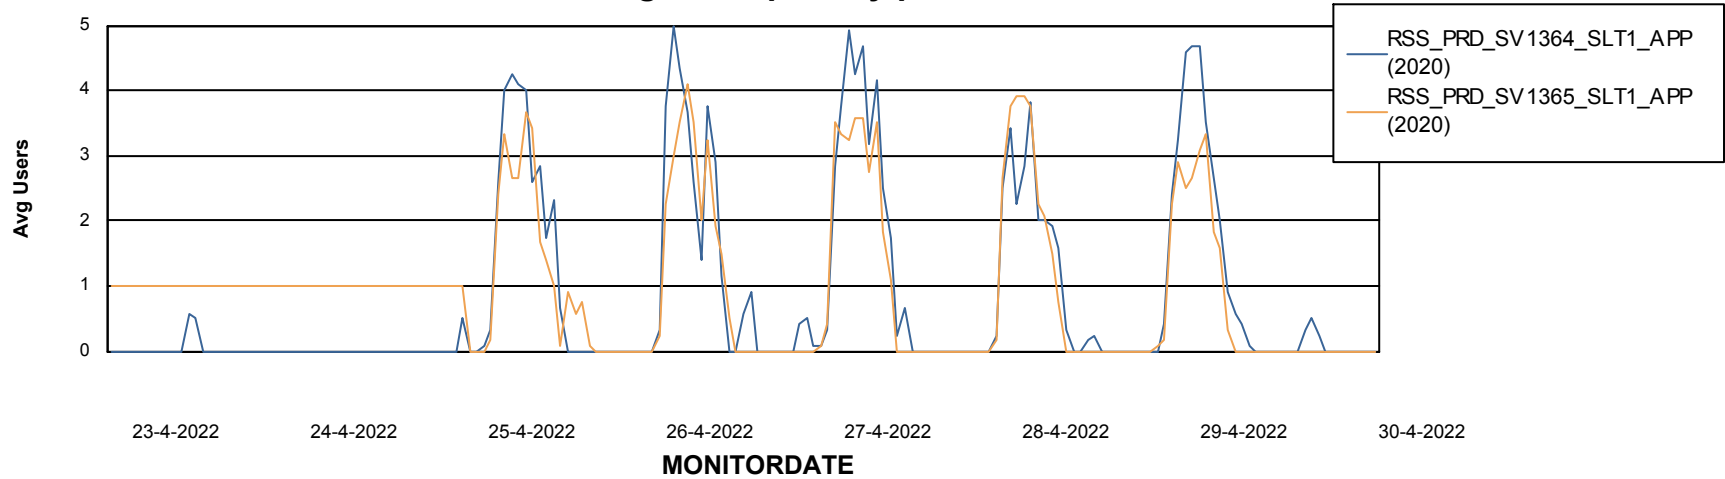

Avg users per day per ABS server