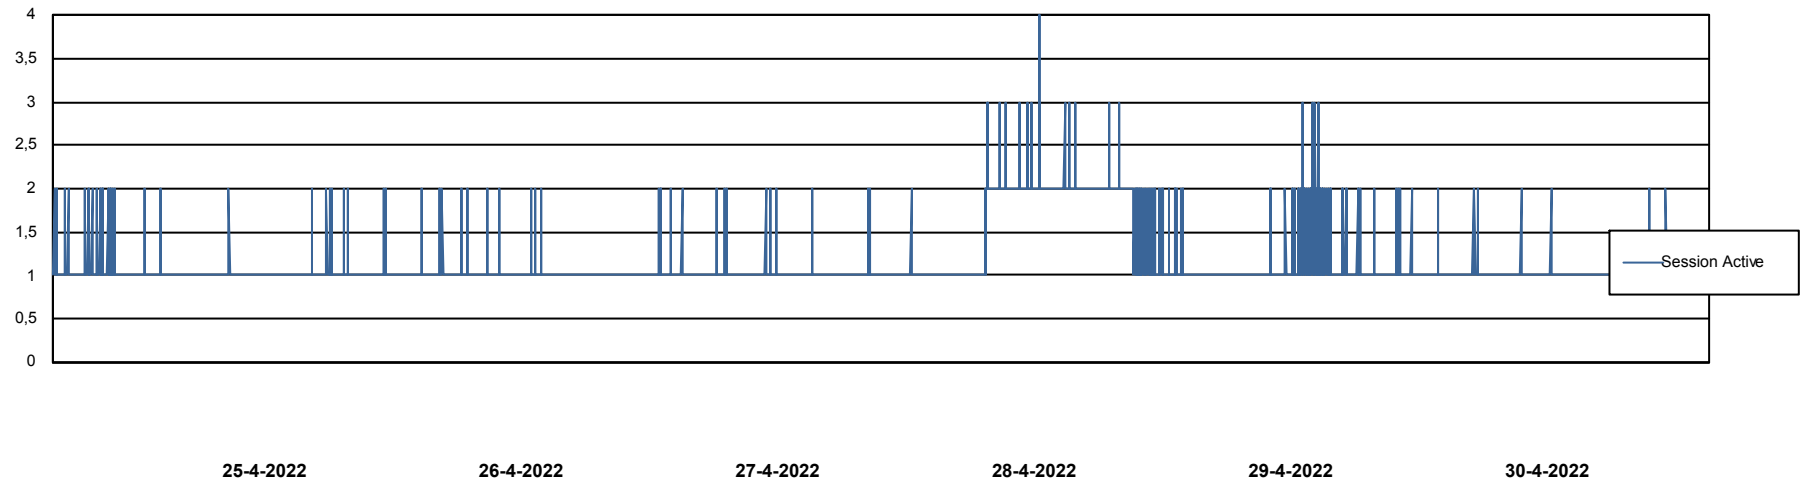

Weekly SLA Customer Report

Customer RSS Production
Database ID 52

Harddisk Usage RSS_PRD_SV1366 (2020)

	Free disk space on c: (%)	Total disk space on c: (Gb)
30-4-2022	62	150
29-4-2022	62	150
28-4-2022	62	150
27-4-2022	62	150
26-4-2022	62	150
25-4-2022	61	150
24-4-2022	63	150

Weekly SLA Customer Report

Customer RSS Production
Database ID 52

Database Performance RSS_DB_Primary (2020)

DB Processes Max 300
DB Sessions Max 472

Weekly SLA Customer Report

Customer RSS Production
Database ID 52