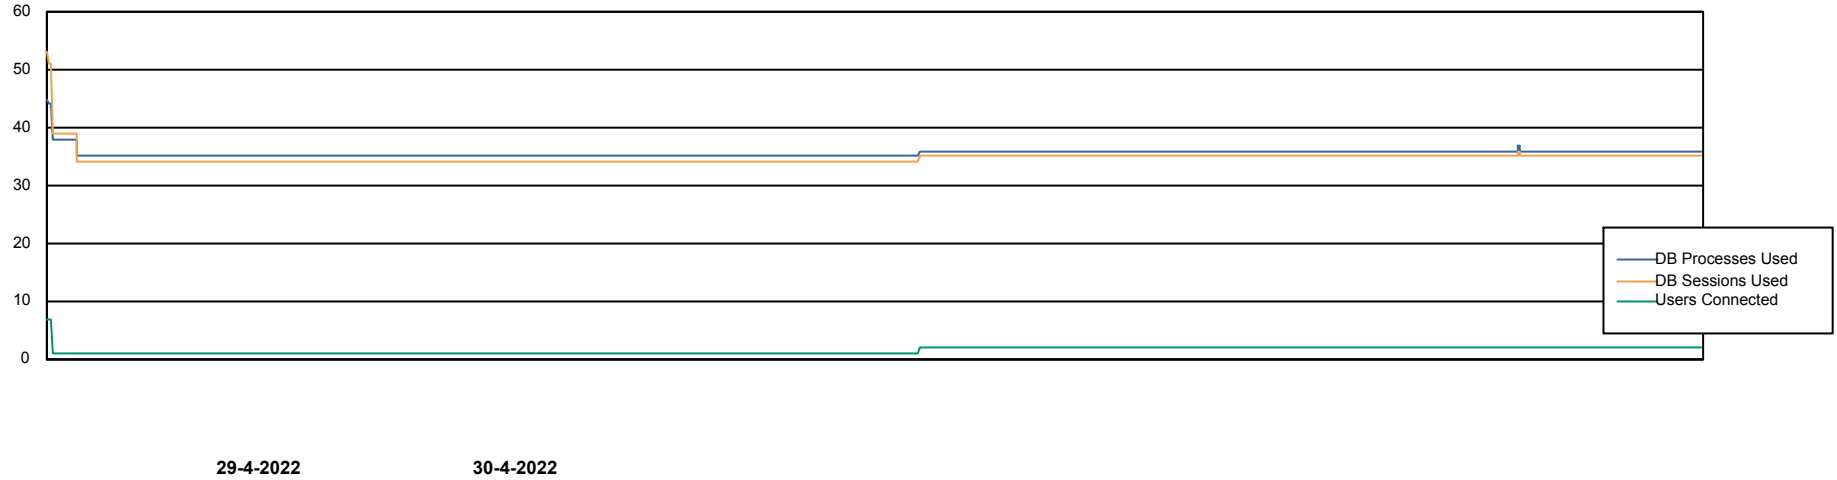

Database Performance RSS_DB_Standby (2020)

DB Processes Max 300
DB Sessions Max 472