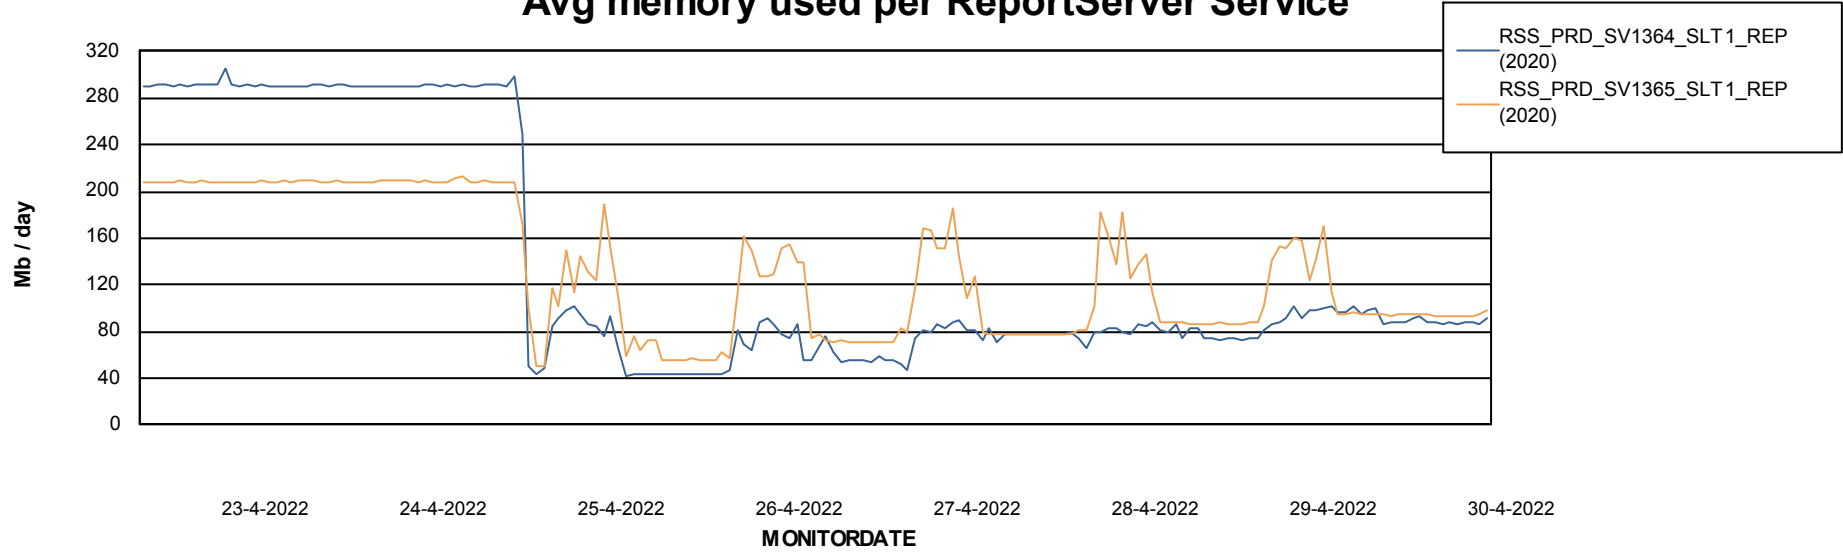

Avg memory used per ABS Server Service

Avg users per day per ABS server

Weekly SLA Customer Report

Customer RSS Production
Database ID 52

ABSSolute Application ReportServer Services

Avg memory used per ReportServer Service

Weekly SLA Customer Report

Customer RSS Production
Database ID 52

ABSSolute Web Component Services

Avg memory used per ABS Web component

Weekly SLA Customer Report

Customer RSS Production
Database ID 52

Disaster per ABS component