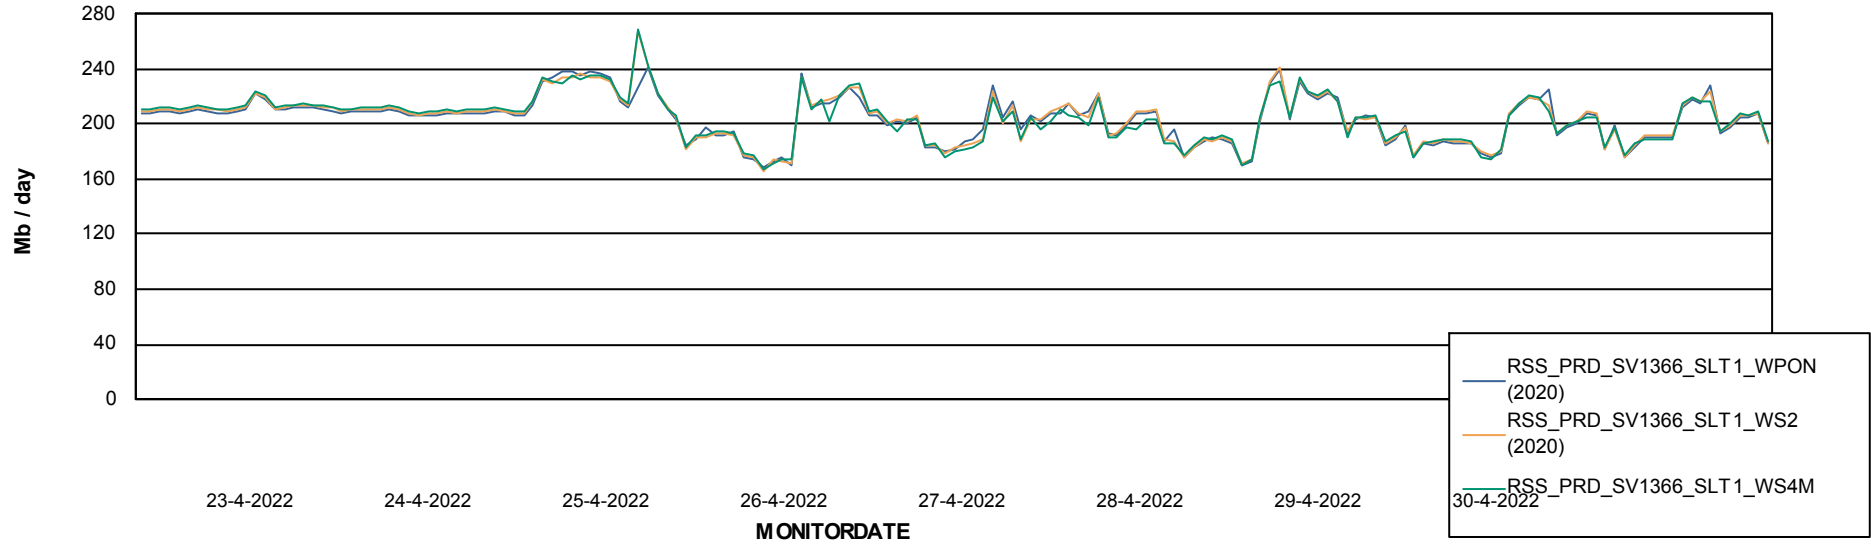

ABSSolute Web Component Services

Avg memory used per ABS Web component