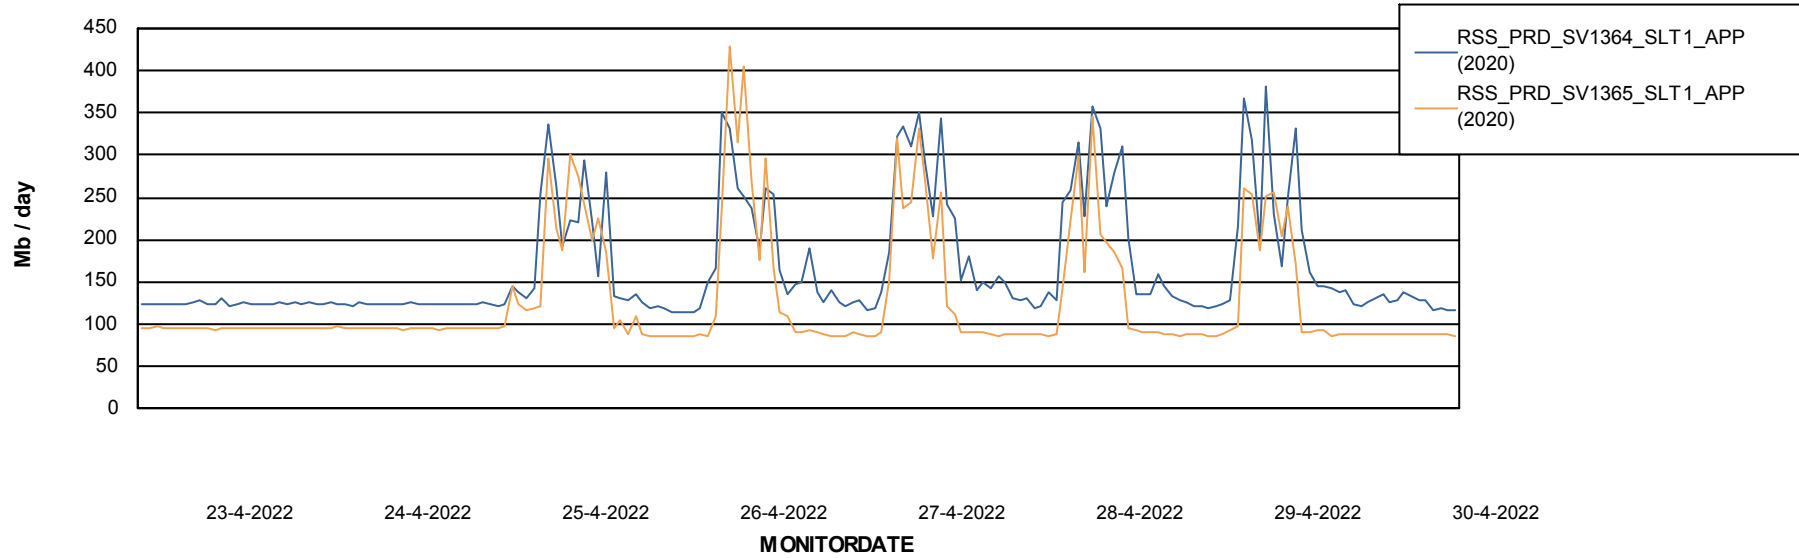

ABSSolute Application Server Services

Avg memory used per ABS Server Service