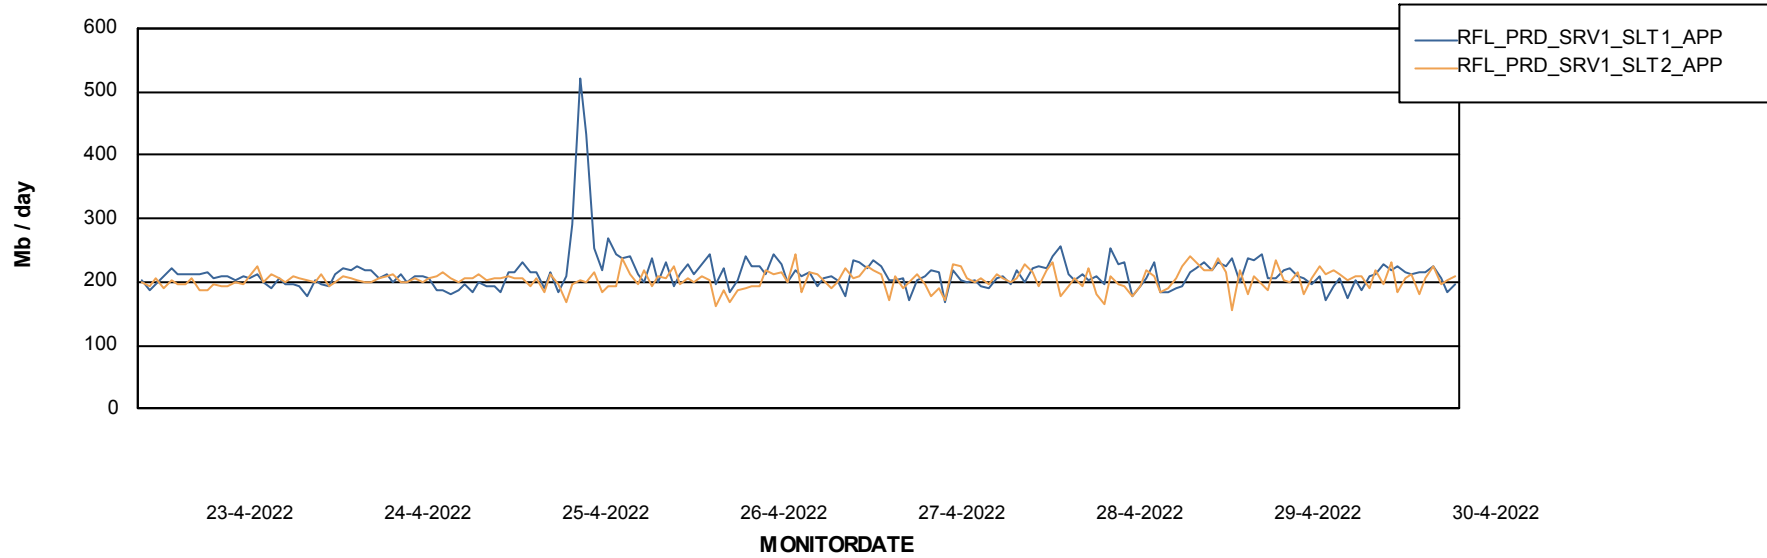

ABSSolute Application Server Services

Avg memory used per ABS Server Service