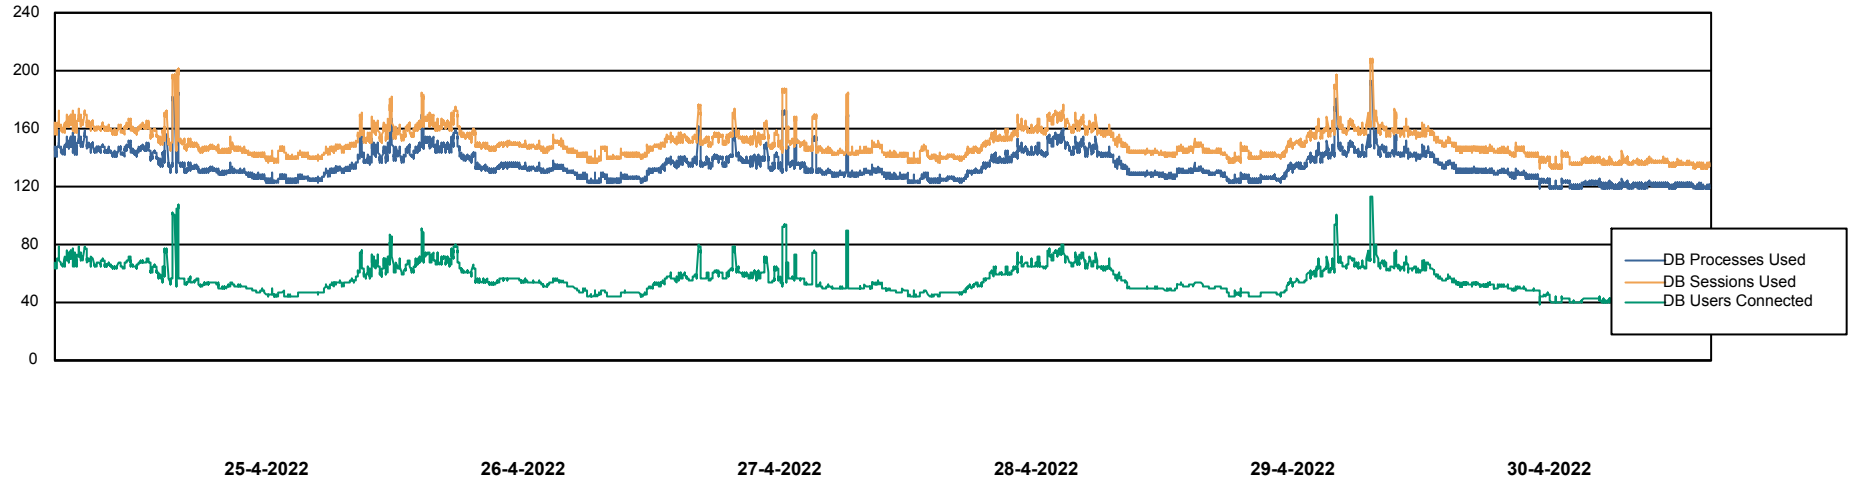

Weekly SLA Customer Report

Customer RFL_Production
Database ID 36

Harddisk Usage RFL_WEB

	Free disk space on C: (%)	Total disk space on C: (Gb)	Used disk space on C: (Gb)
30-4-2022	45	40	22
29-4-2022	45	40	22
28-4-2022	45	40	22
27-4-2022	45	40	22
26-4-2022	45	40	22
25-4-2022	45	40	22
24-4-2022	45	40	22

Weekly SLA Customer Report

Customer RFL_Production
Database ID 36

Database Performance RFLDB_Production

Weekly SLA Customer Report

Customer RFL_Production
Database ID 36

Database Performance RFLDB_Standby

DB Processes Max 1,000