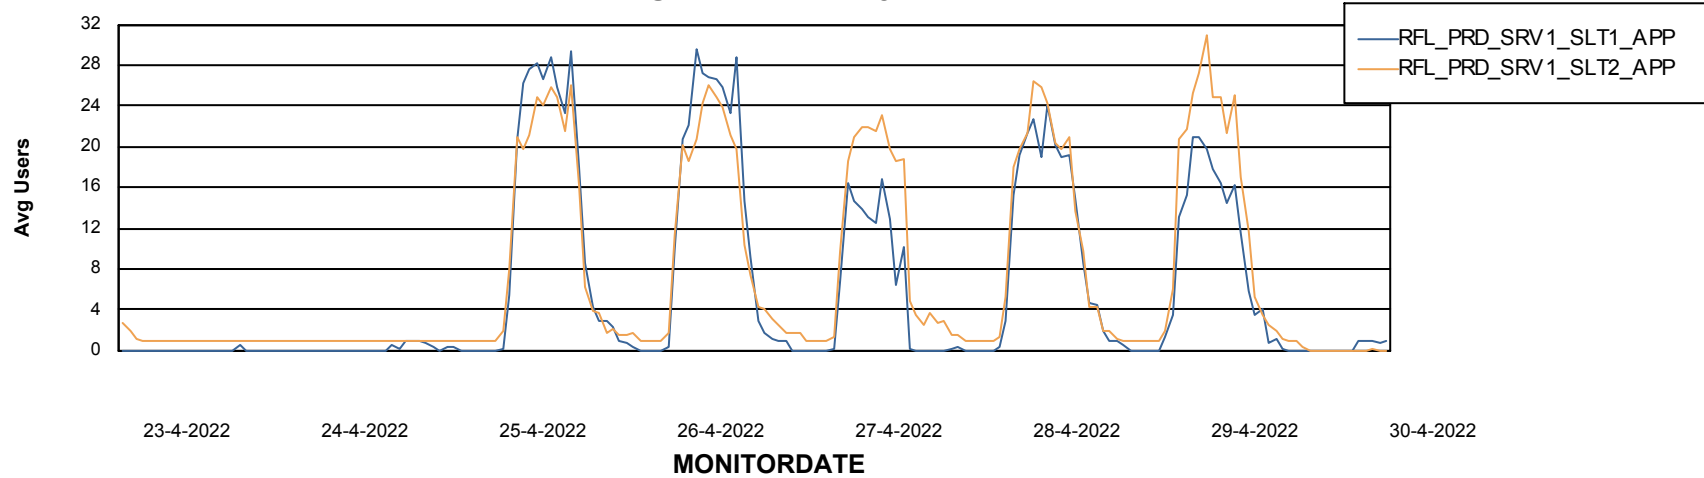

Avg users per day per ABS server