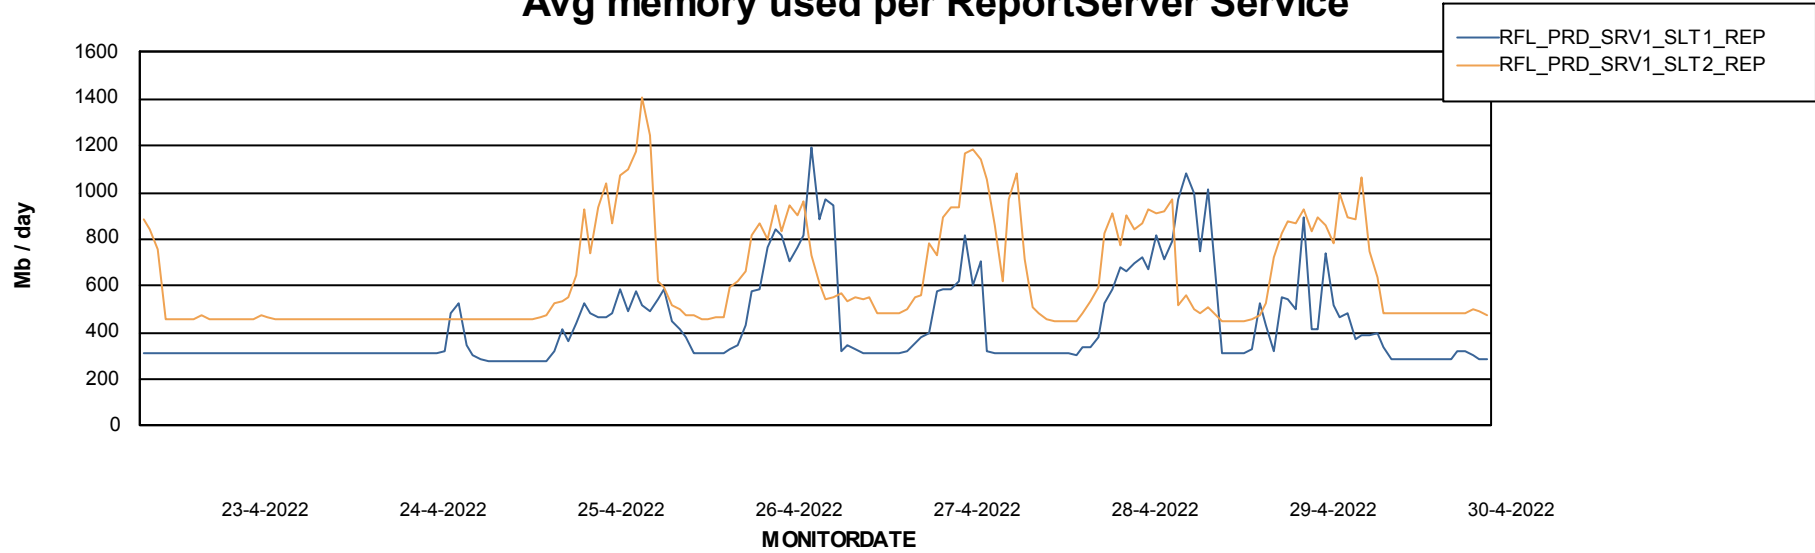

Avg memory used per ABS Server Service

Avg users per day per ABS server

Weekly SLA Customer Report

Customer RFL_Production
Database ID 36

ABSSolute Application ReportServer Services

Avg memory used per ReportServer Service

Weekly SLA Customer Report

Customer RFL_Production
Database ID 36

ABSSolute Web Component Services

Avg memory used per ABS Web component

Weekly SLA Customer Report

Customer RFL_Production
Database ID 36

Disaster per ABS component