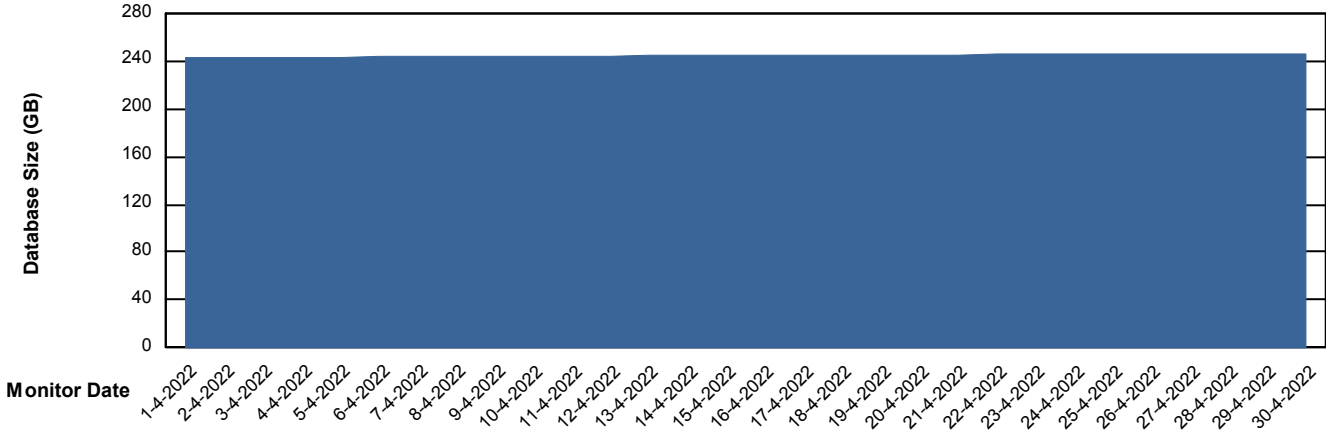

Weekly SLA Customer Report

Customer RFL_Production
Database ID 36

Database Performance RFLDB_Production

Weekly SLA Customer Report

Customer RFL_Production
Database ID 36

Database Performance RFLDB_Standby

DB Processes Max 1,000

Weekly SLA Customer Report

Customer RFL_Production
 Database ID 36

DATABASE SIZE RFLDB_Production

Database growth over last month

Database Tablespace RFLDB_Production

Date	Tablespace Name	Filesize (Gb)	Usedsize (Gb)	Percentage free
30-4-2022	ABSDATA	90	67	25
	INDX	208	170	18
29-4-2022	ABSDATA	90	67	26
	INDX	208	170	18
28-4-2022	ABSDATA	90	67	26
	INDX	208	170	19
27-4-2022	ABSDATA	90	67	26
	INDX	208	169	19
26-4-2022	ABSDATA	90	67	26
	INDX	208	169	19
25-4-2022	ABSDATA	90	67	26
	INDX	208	169	19
24-4-2022	ABSDATA	90	67	26
	INDX	208	169	19