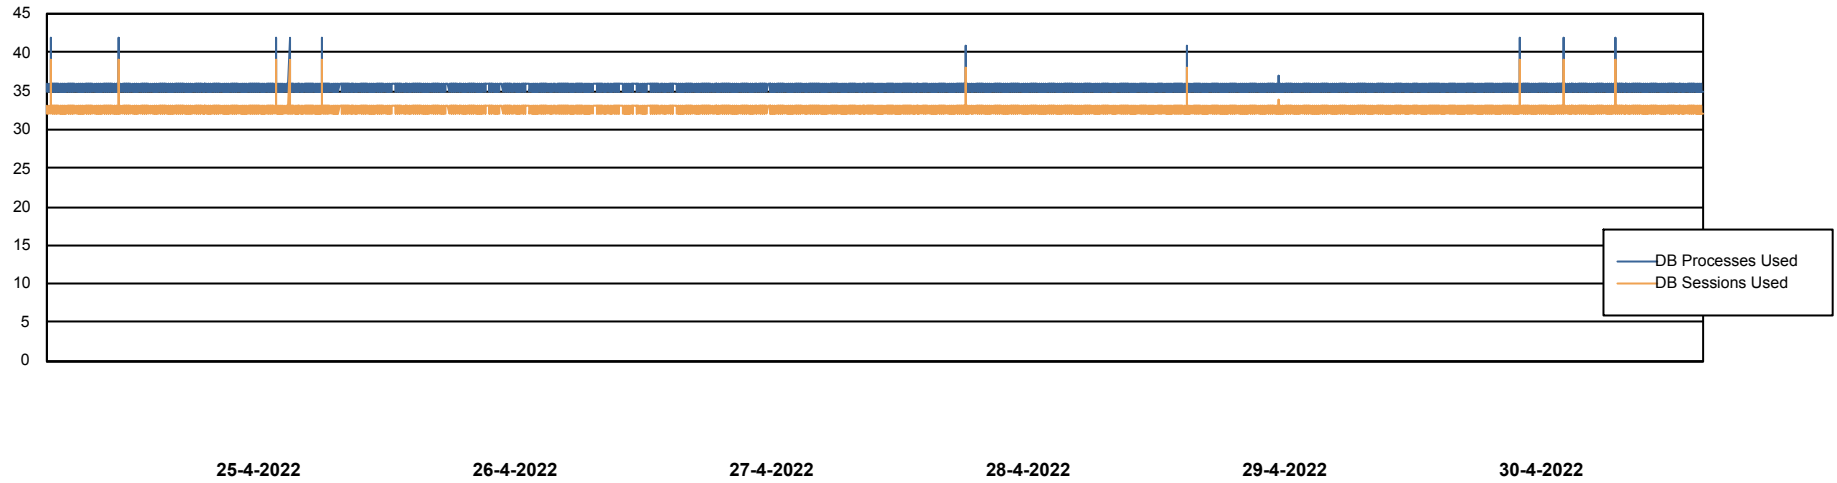

Weekly SLA Customer Report

Customer RFL_Production
Database ID 36

Database Performance RFLDB_Production

Weekly SLA Customer Report

Customer RFL_Production
Database ID 36

Database Performance RFLDB_Standby

DB Processes Max 1,000