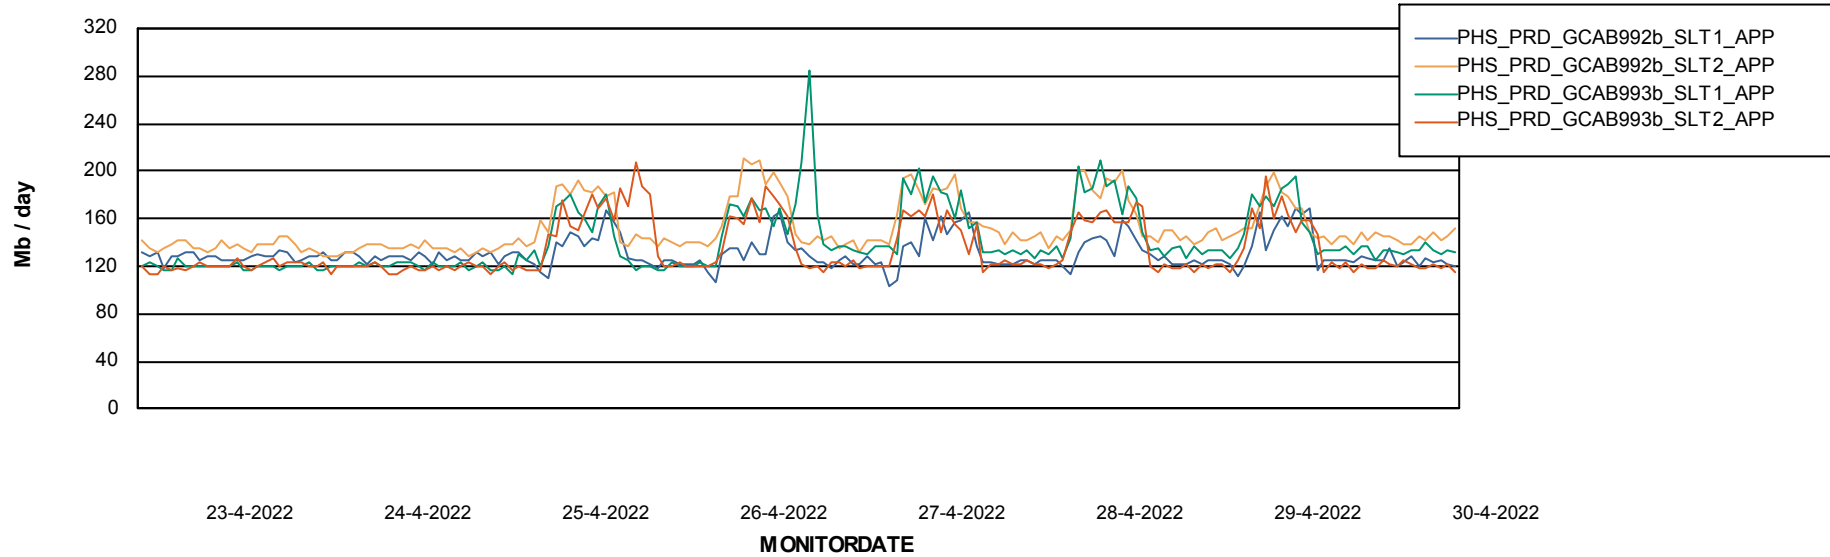

ABSSolute Application Server Services

Avg memory used per ABS Server Service