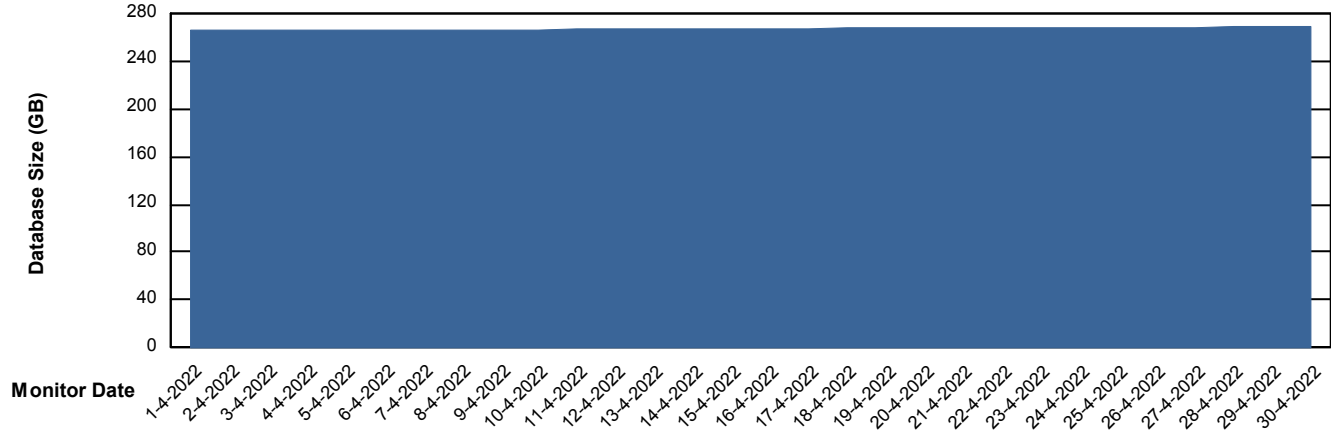

DATABASE SIZE PHSDB_Production

Database growth over last month