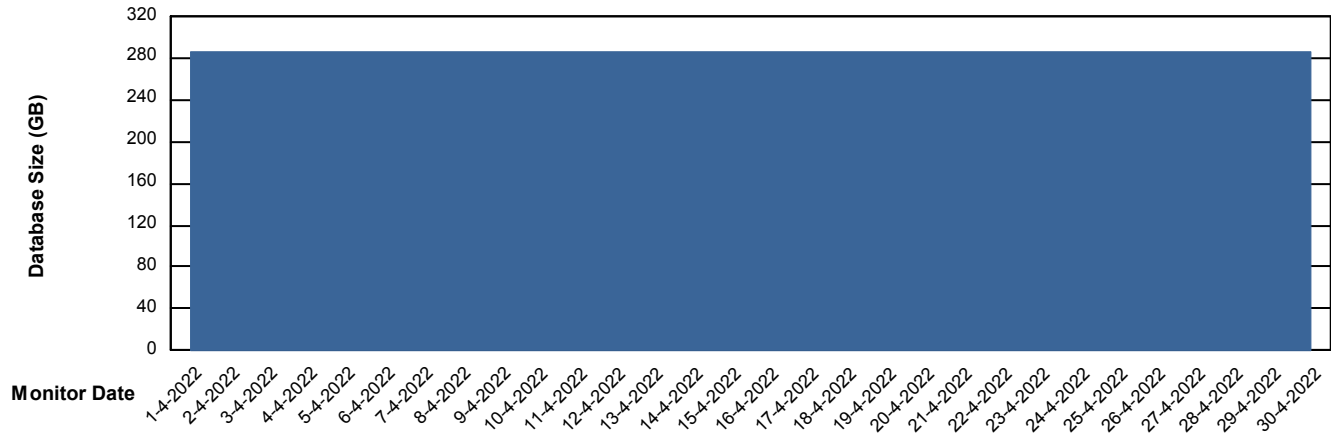

DATABASE SIZE PHSDB_Test

Database growth over last month