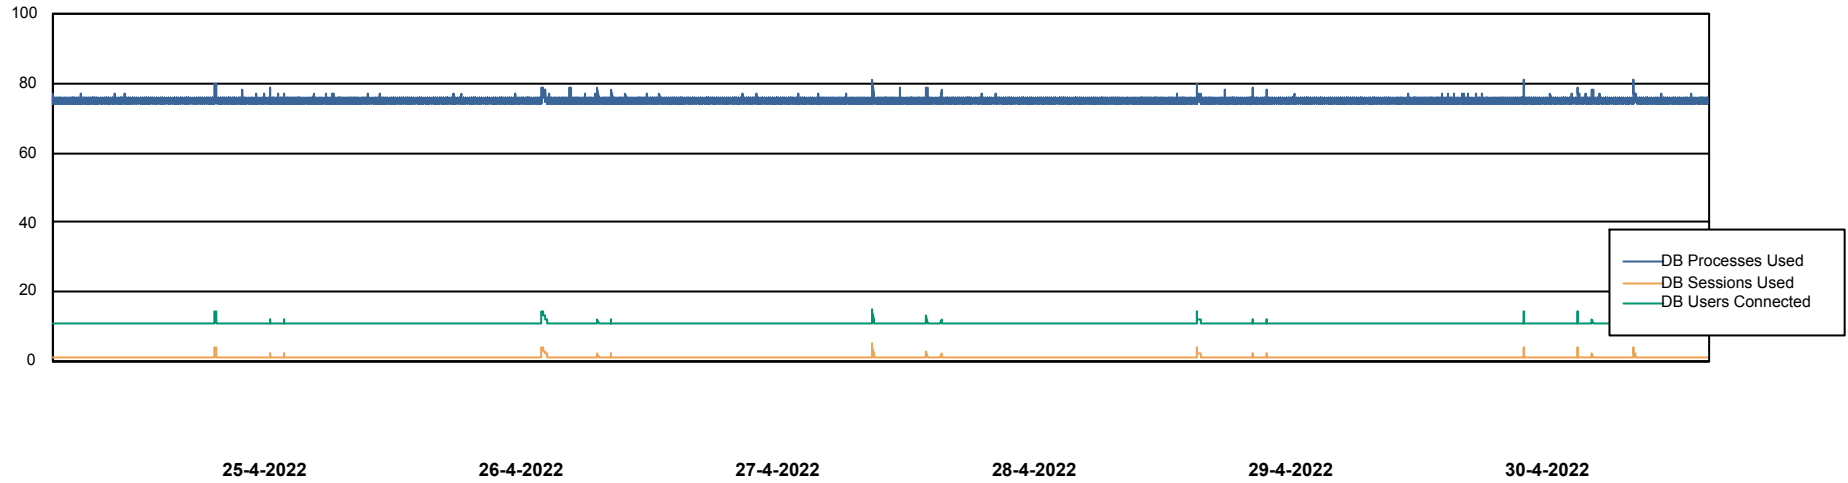

DB Processes Max 1,000

Weekly SLA Customer Report

Customer PHS_Production
Database ID 47

Database Performance PHSDB_Test

DB Processes Max 1,000

Weekly SLA Customer Report

Customer PHS_Production
Database ID 47