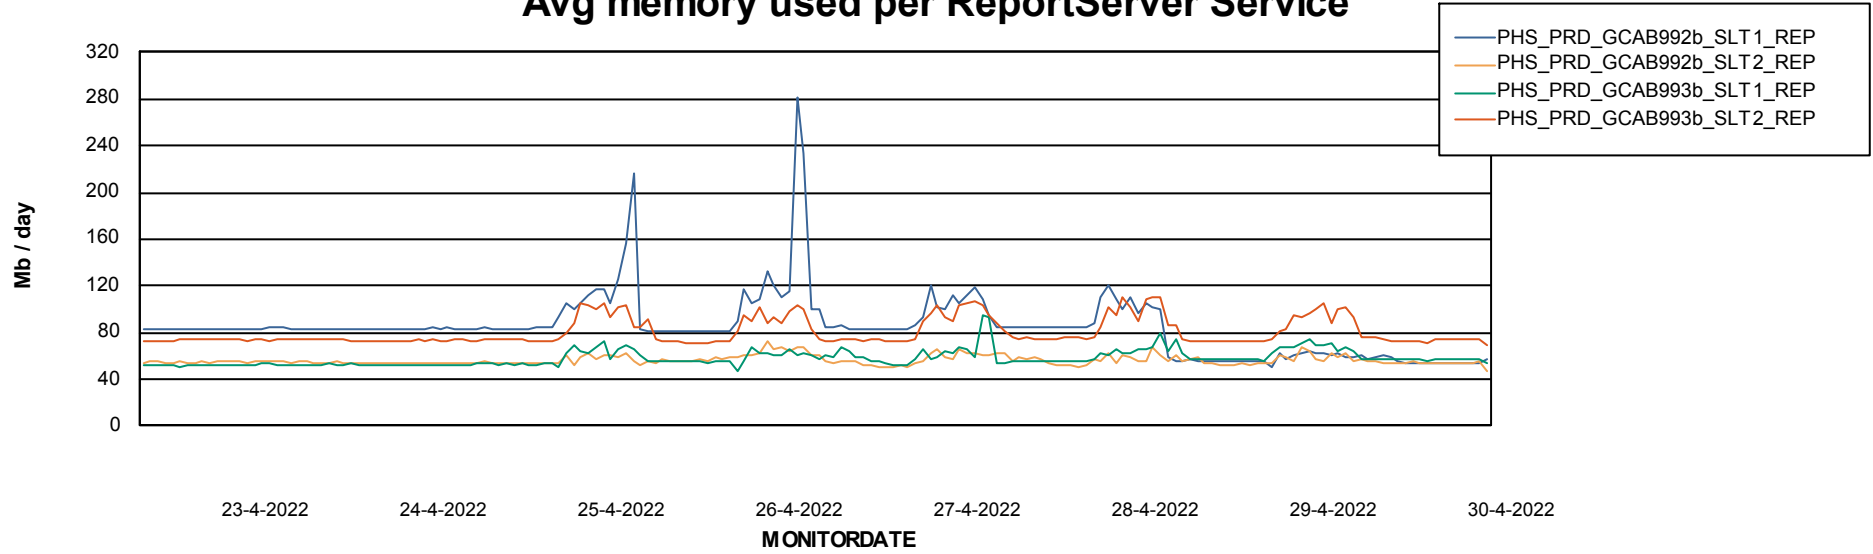

ABSSolute Application ReportServer Services

Avg memory used per ReportServer Service