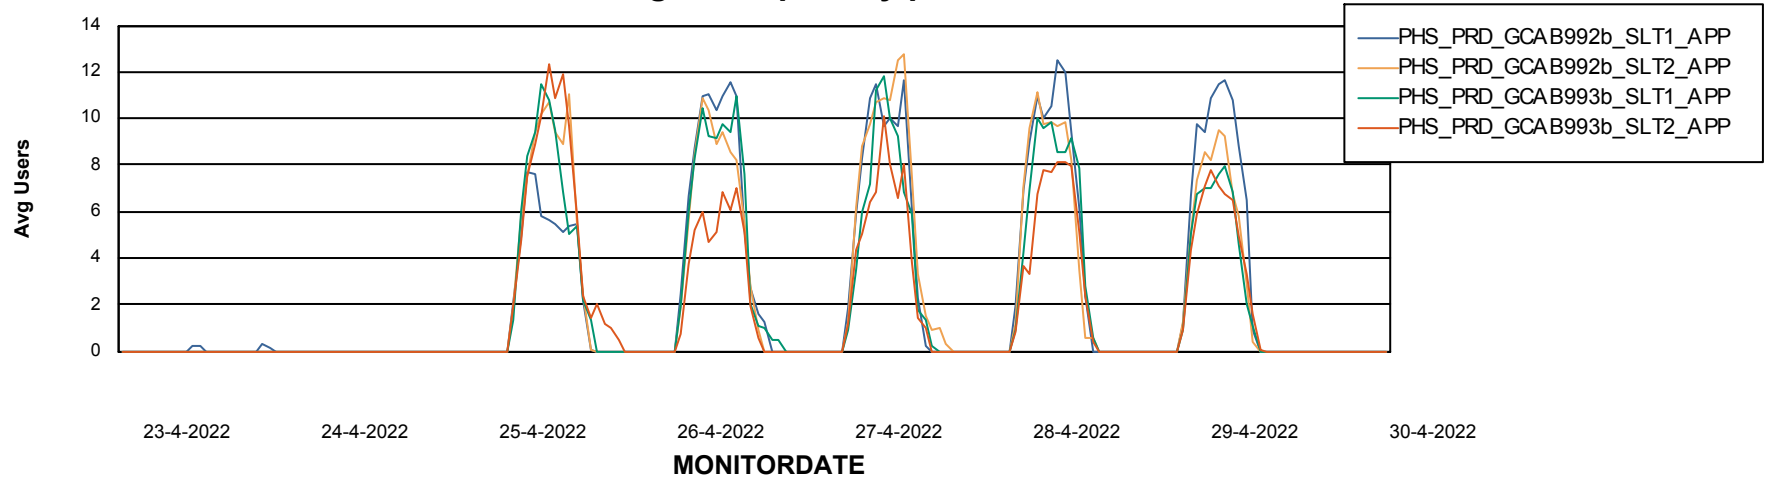

Weekly SLA Customer Report

Customer PHS_Production
Database ID 47

ABSSolute Application Server Services

Avg memory used per ABS Server Service

Avg users per day per ABS server

Weekly SLA Customer Report

Customer PHS_Production
Database ID 47