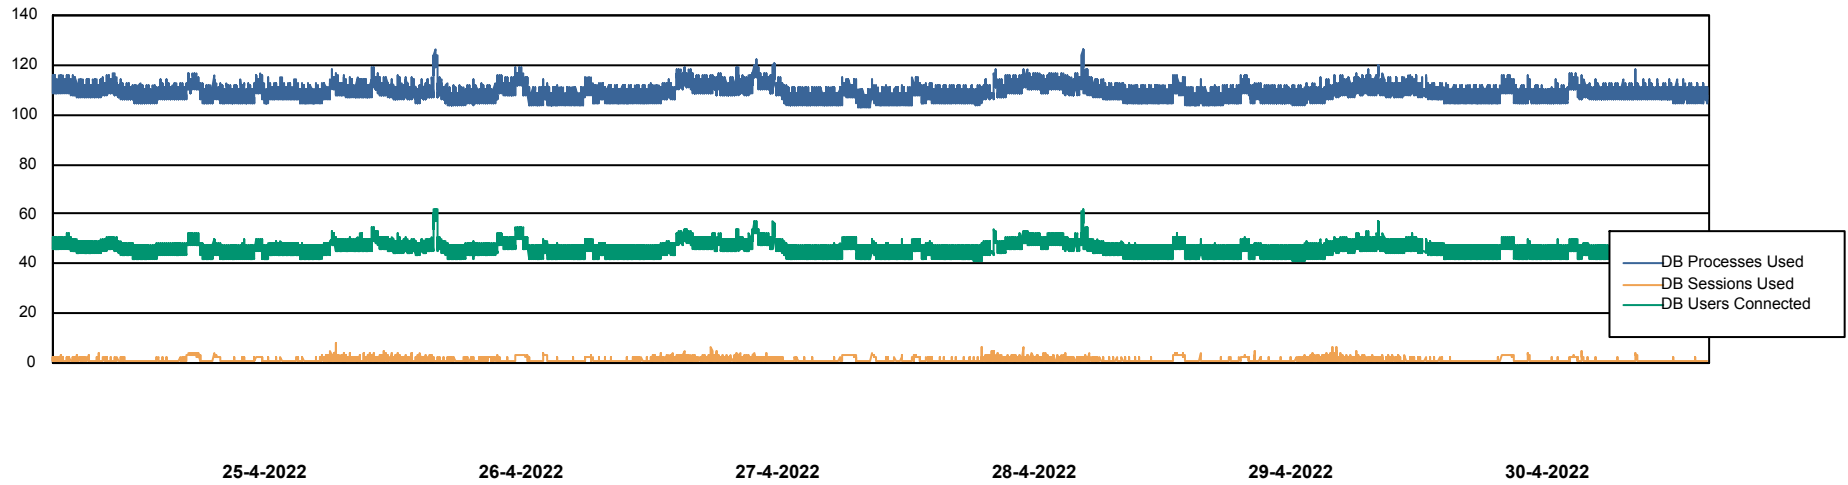

Database Performance PHSDB_Production

DB Processes Max 1,000