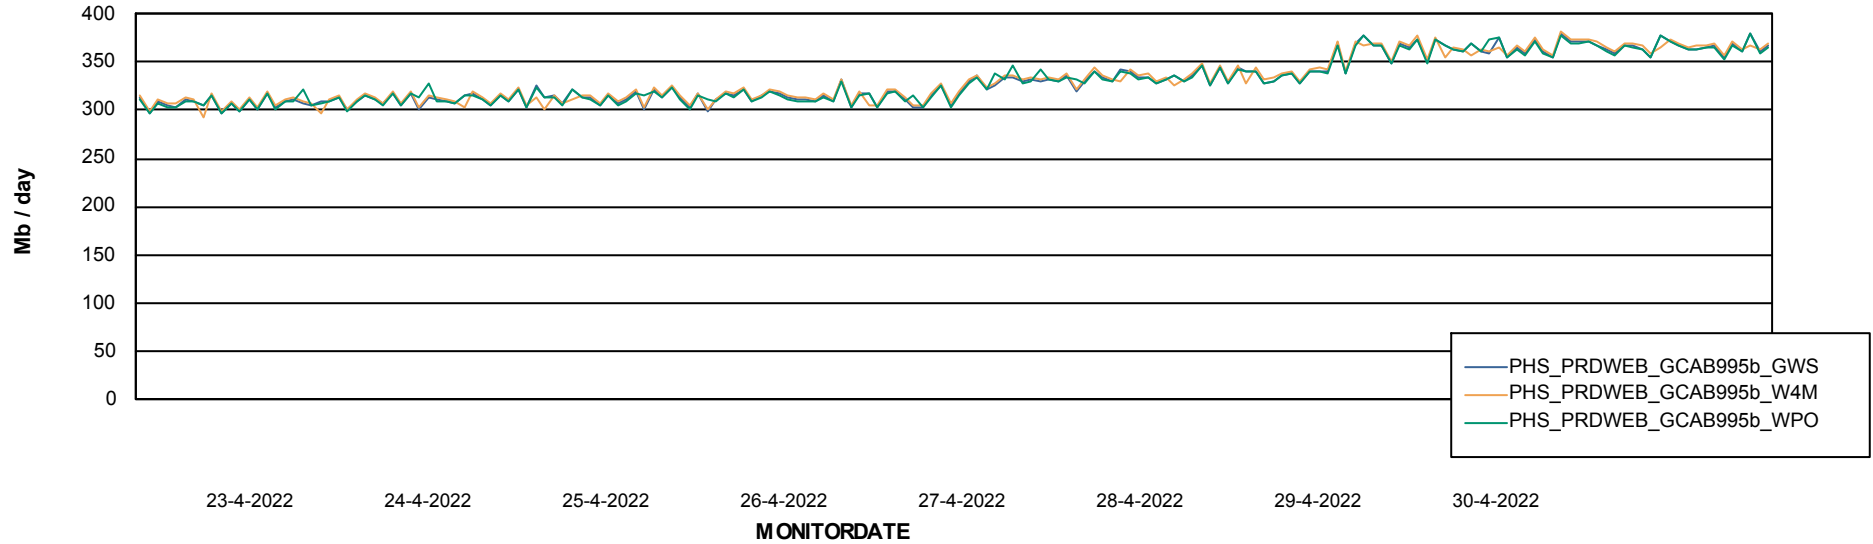

ABSSolute Application ReportServer Services

Avg memory used per ReportServer Service

Weekly SLA Customer Report

Customer PHS_Production
Database ID 47

ABSSolute Web Component Services

Avg memory used per ABS Web component