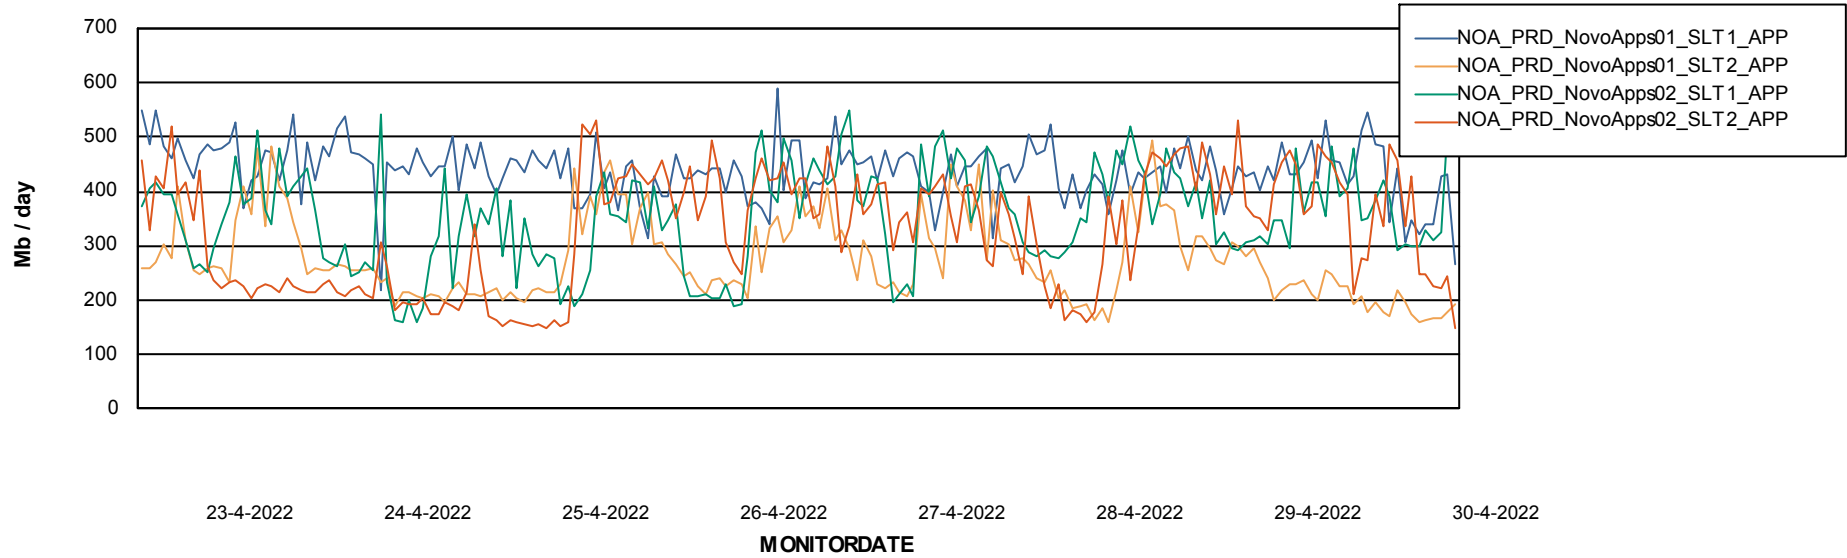

DB Processes Max 300

Weekly SLA Customer Report

Customer NOA_Production
 Database ID 116

DATABASE SIZE NOA_PRD_NovoABS01_DB

Database growth over last month

Database Tablespace NOA_PRD_NovoABS01_DB

Date	Tablespace Name	Filesize (Gb)	Usedsize (Gb)	Percentage free
30-4-2022	ABSDATA	148	110	26
	INDX	184	151	18
29-4-2022	ABSDATA	148	110	26
	INDX	184	151	18
28-4-2022	ABSDATA	148	110	26
	INDX	184	151	18
27-4-2022	ABSDATA	148	110	26
	INDX	184	151	18
26-4-2022	ABSDATA	148	110	26
	INDX	184	151	18
25-4-2022	ABSDATA	148	109	26
	INDX	184	151	18
24-4-2022	ABSDATA	148	109	26
	INDX	184	151	18

Weekly SLA Customer Report

Customer NOA_Production
Database ID 116

ABSSolute Application Server Services

Avg memory used per ABS Server Service

Avg users per day per ABS server

Weekly SLA Customer Report

Customer NOA_Production
Database ID 116