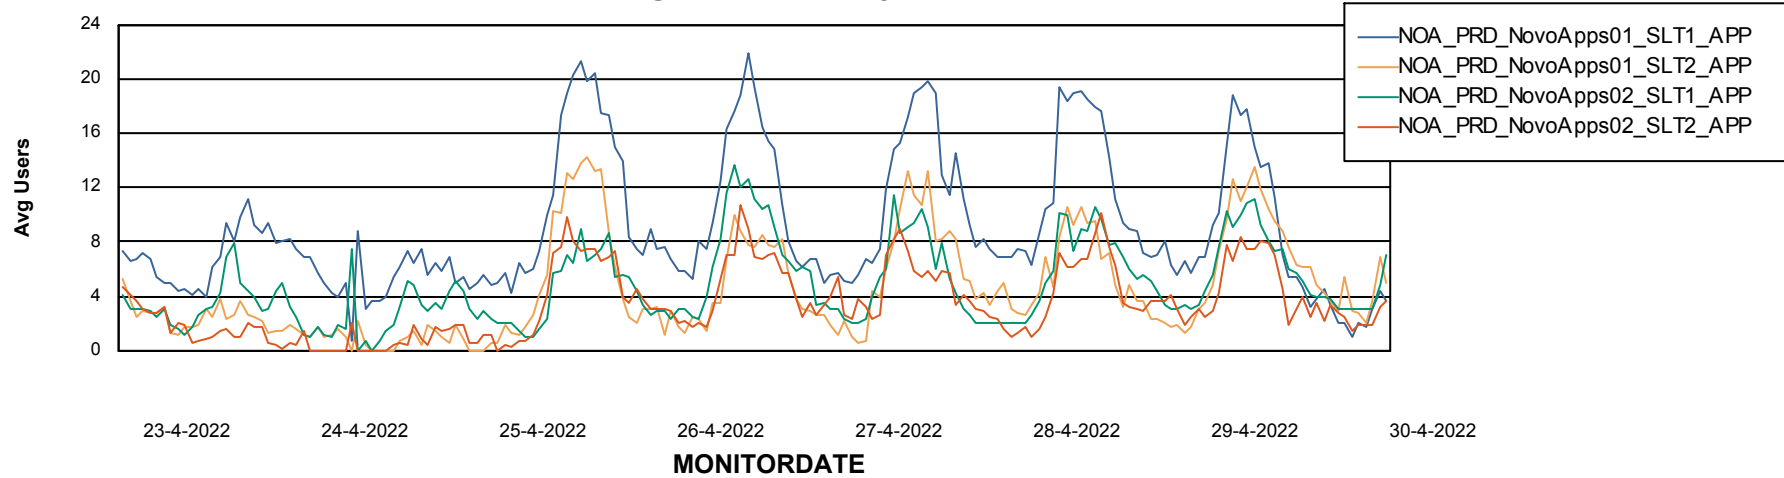

Weekly SLA Customer Report

Customer NOA_Production
Database ID 116

ABSSolute Application Server Services

Avg memory used per ABS Server Service

Avg users per day per ABS server

Weekly SLA Customer Report

Customer NOA_Production
Database ID 116