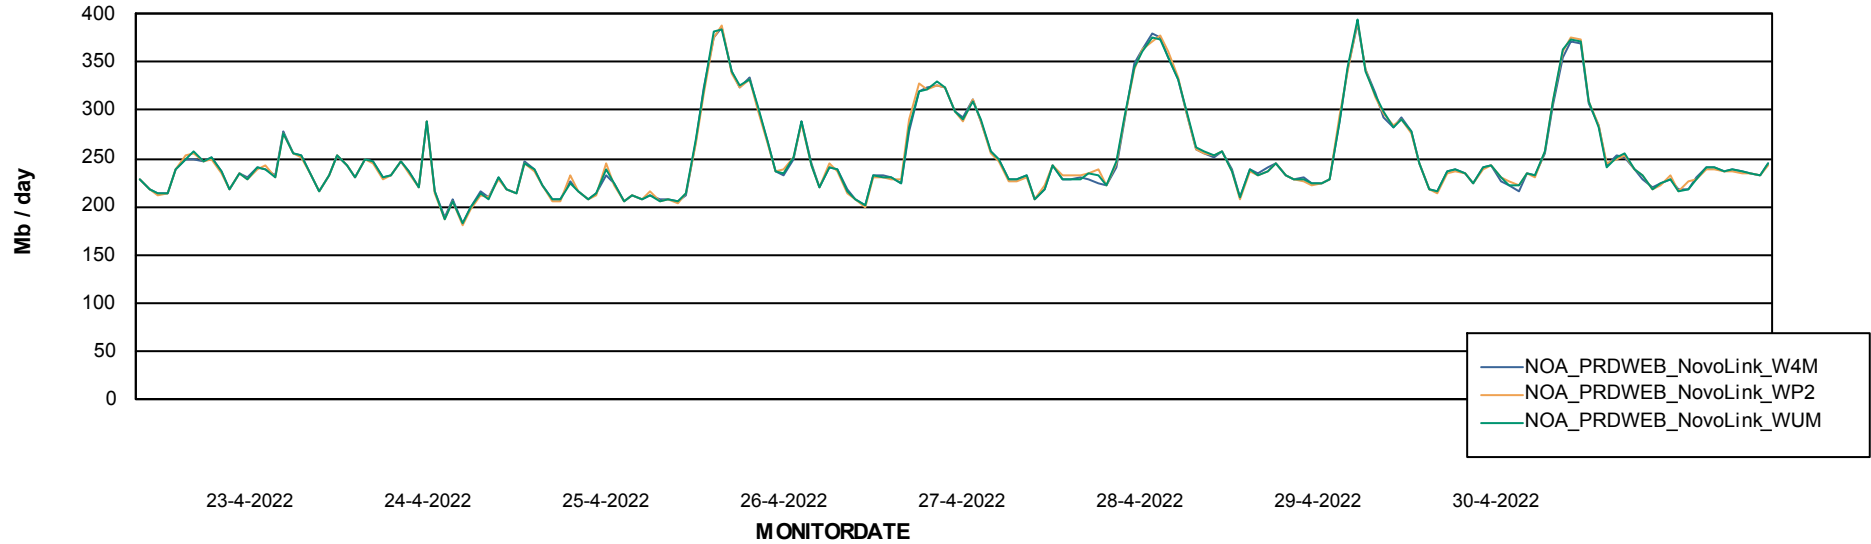

ABSSolute Application ReportServer Services

Avg memory used per ReportServer Service

Weekly SLA Customer Report

Customer NOA_Production
Database ID 116

ABSSolute Web Component Services

Avg memory used per ABS Web component