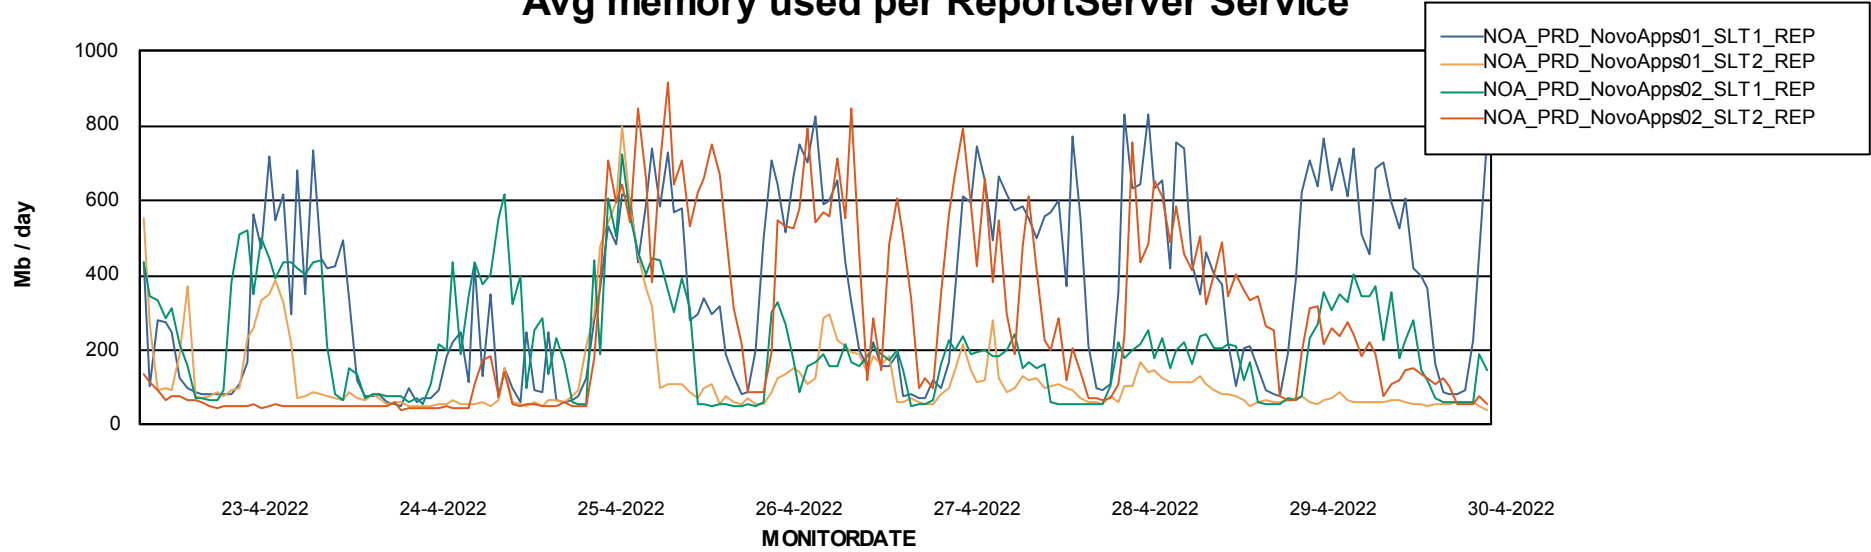

ABSSolute Application ReportServer Services

Avg memory used per ReportServer Service