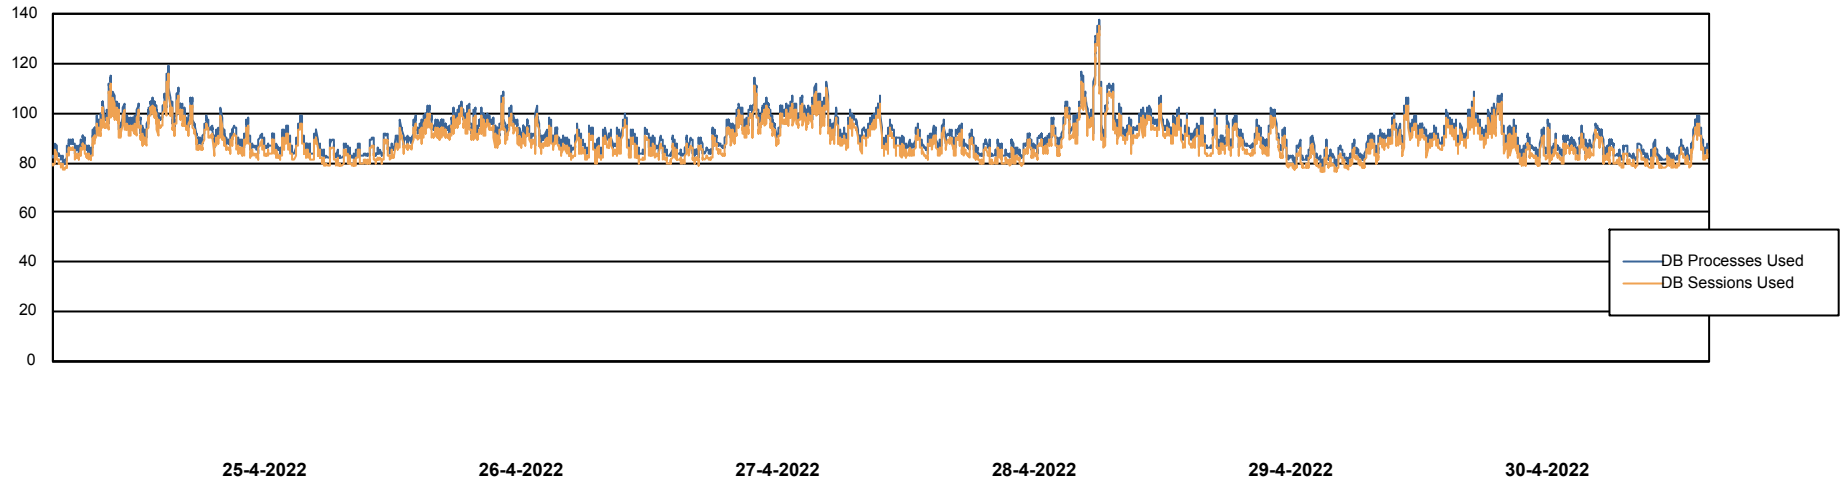

Database Performance NOA_PRD_NovoABS01_DB

DB Processes Max 300